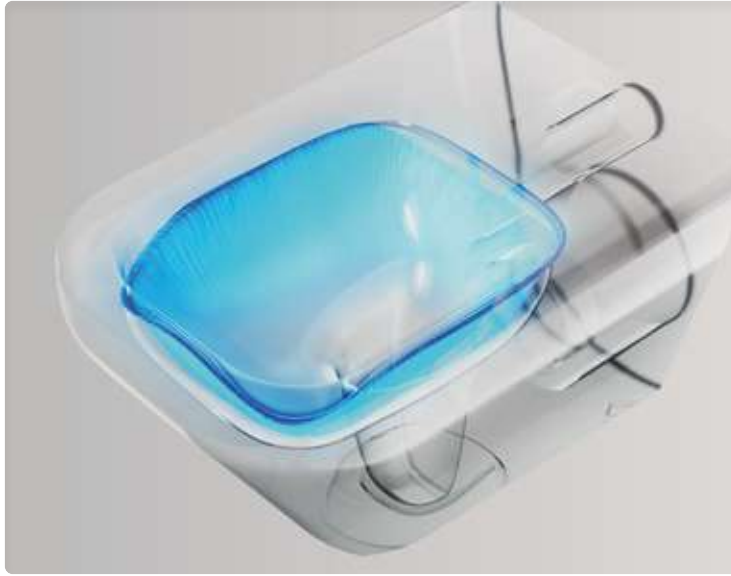

AQUABLADE®

Superior, splash-free flushing, even at low water volumes. For spaces where hygiene is paramount, and for washrooms where first impressions are essential, AquaBlade® is the ultimate design solution.

Ensures 95% of the surface is cleaned every time. Proven to be up to 25% quieter than equivalent models. More effective and efficient use of water compared to standard flushes.