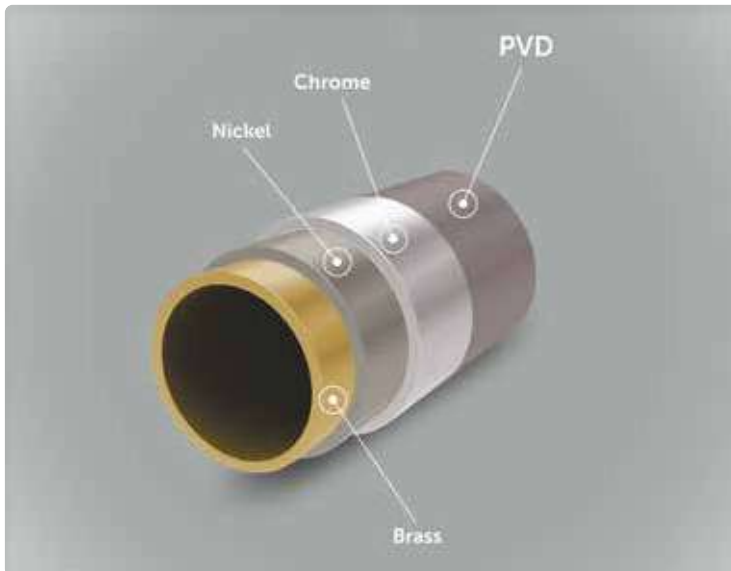

PVD COATINGS

Physical Vapour Deposition (PVD) technology allows us to apply fine layers of metal, atom by atom. Used for our coloured fittings, this allows us to control the

composition, hardness and durability of the surface compounds, resulting in vibrant shades that are still free from scratches and abrasion marks even after 10,000 uses.