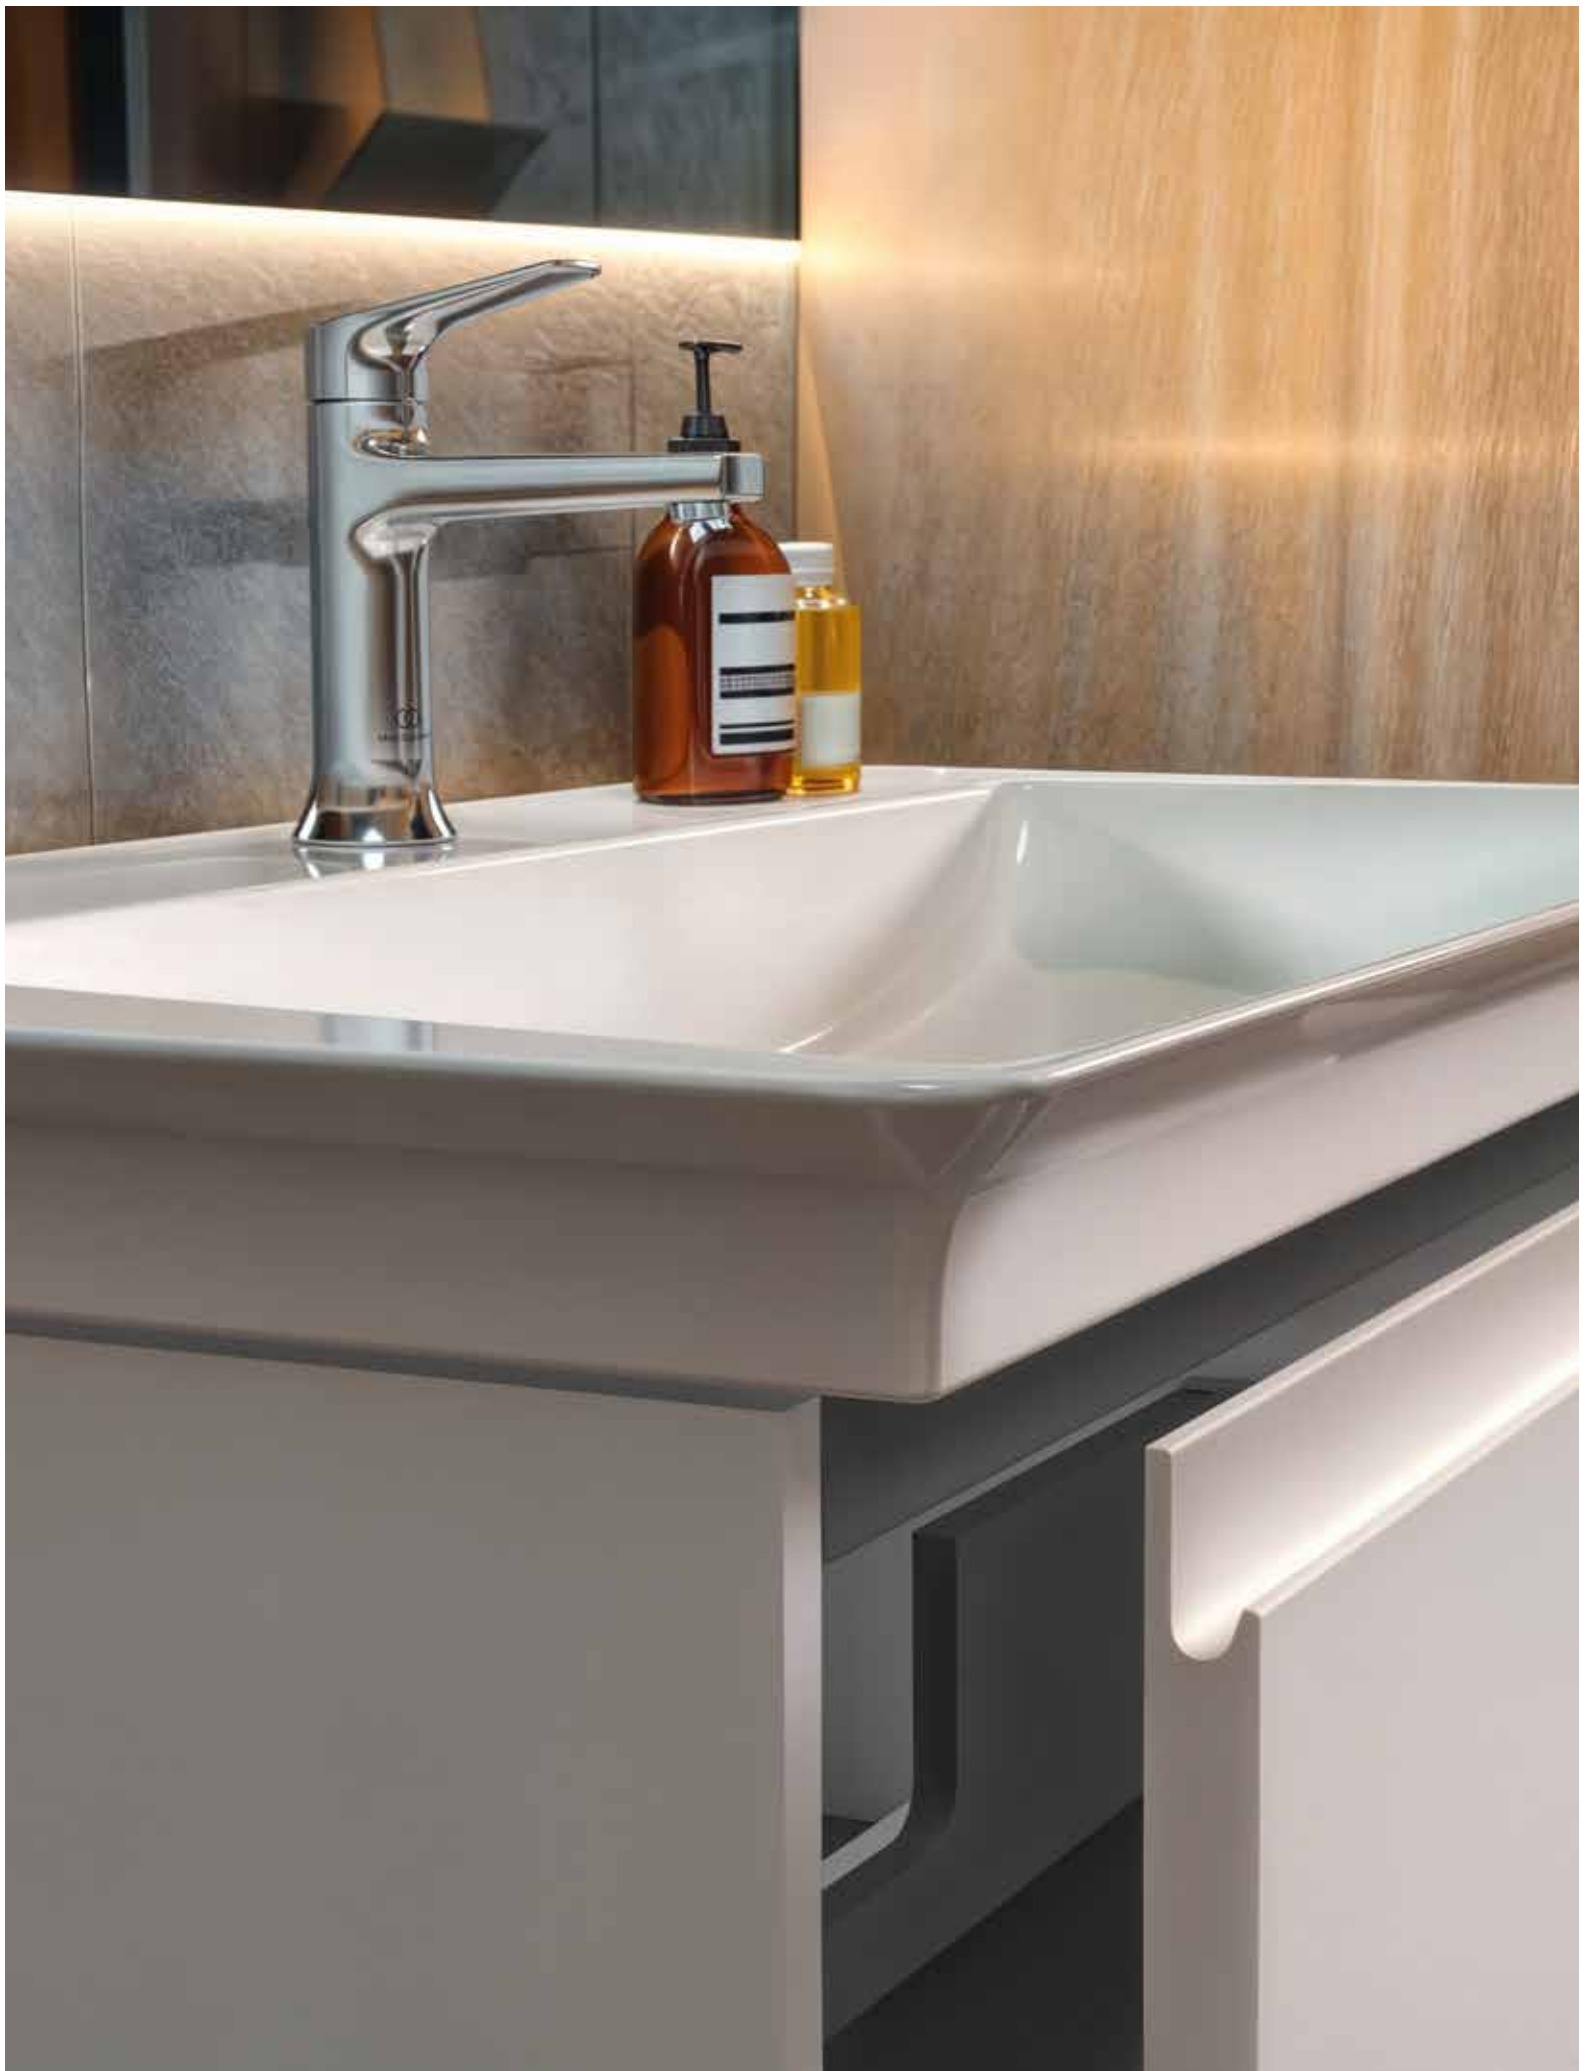

CONCA

Basin 120cm
Basin mixer
Furniture unit 240cm / Dark Walnut
Round Ø 120cm

MIRROR

CONCA

JOY

Vessel 45cm
Pedestal
Vessel mixer / Chrome

The Conca collection comprises a wide range of high-quality furniture pieces with an elegant, minimalist design, featuring push-open and soft-close drawers for added convenience. Its modular concept allows for versatile combinations, complemented by sophisticated colour options and three porcelain stoneware worktops for personal customisation. Additional options include LED lights and organisation boxes for enhanced storage.

CONCA
LINDA-X
JOY

Furniture unit 120cm / Matt Sunset
Basin 75cm
Basin mixer

PUSH TO OPEN

SOFT CLOSE

The new Finesse furniture range features a modern design with subtle, recessed handles and a choice of six colours, including the trendy Matt Ashblue. The collection includes models with open side storage and is available in three depths to meet different needs.

SOFT CLOSE

FEATURES**CONCA****FINESSE**

Base unit for vanity
basin or wall hung basin

Base unit with worktops
for basin & vessel

Frame leg set

Sizes: 60cm or 80cm

Console

Side columns