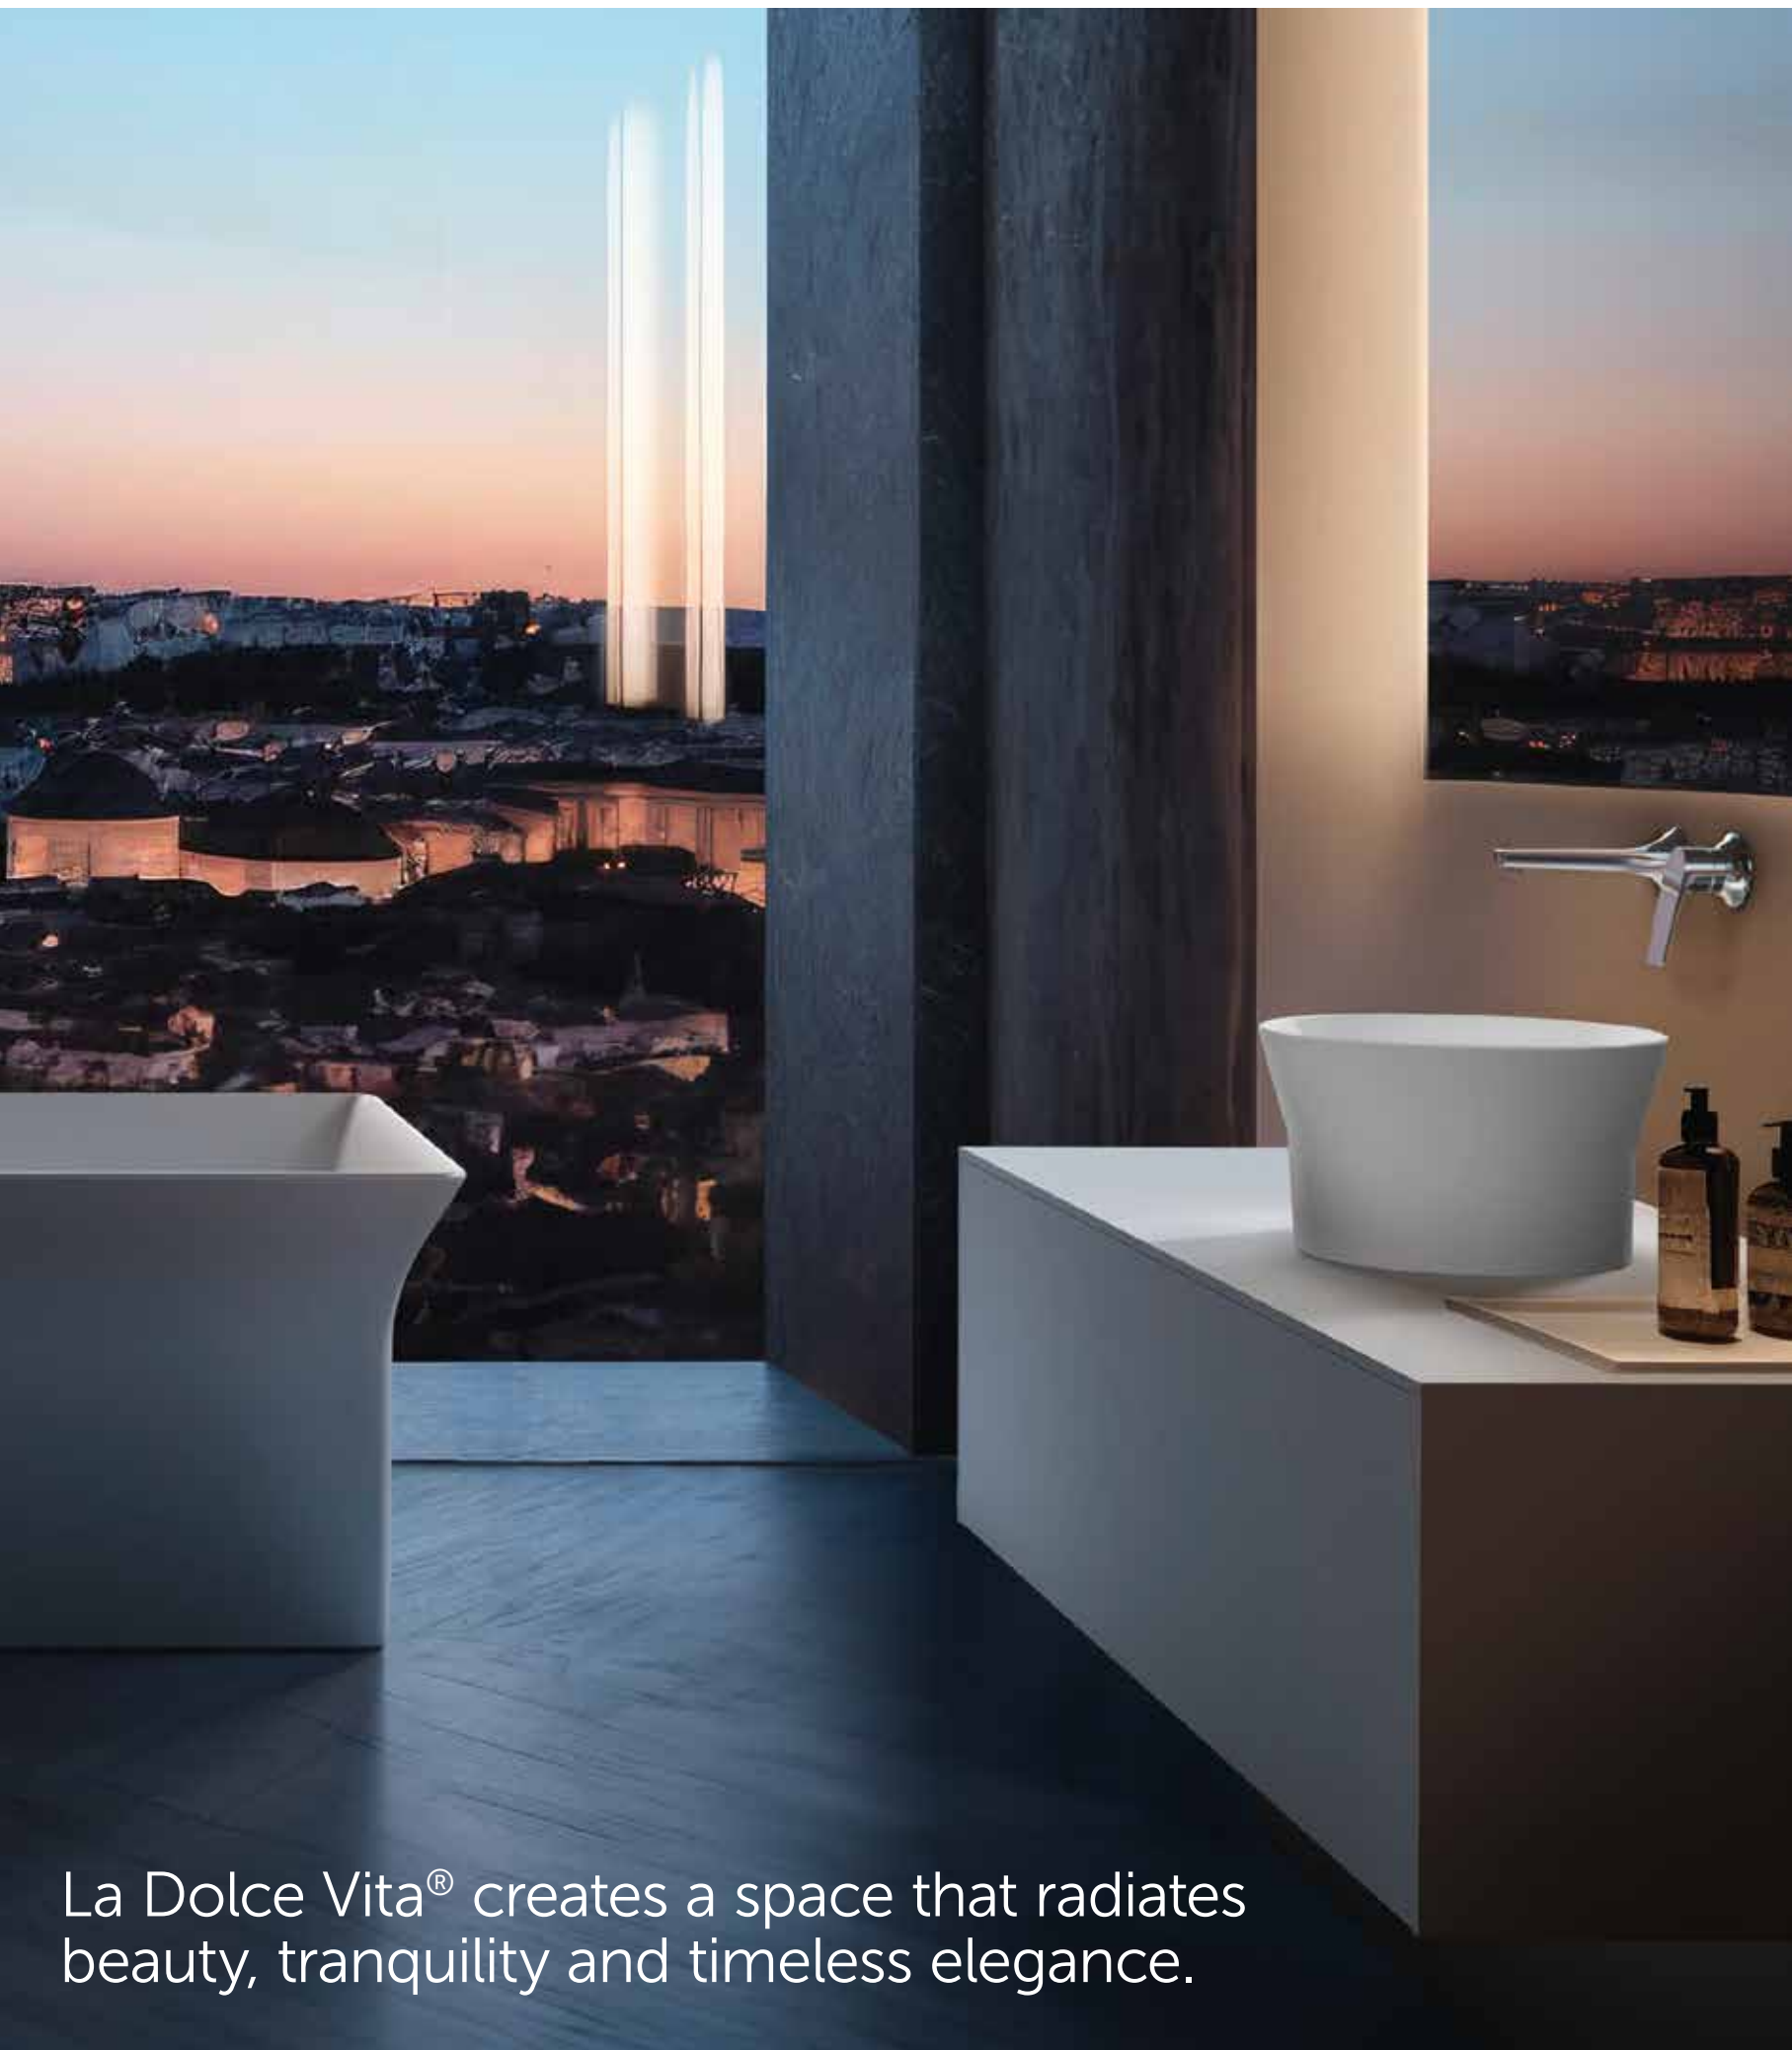

La Dolce Vita® creates a space that radiates beauty, tranquility and timeless elegance.