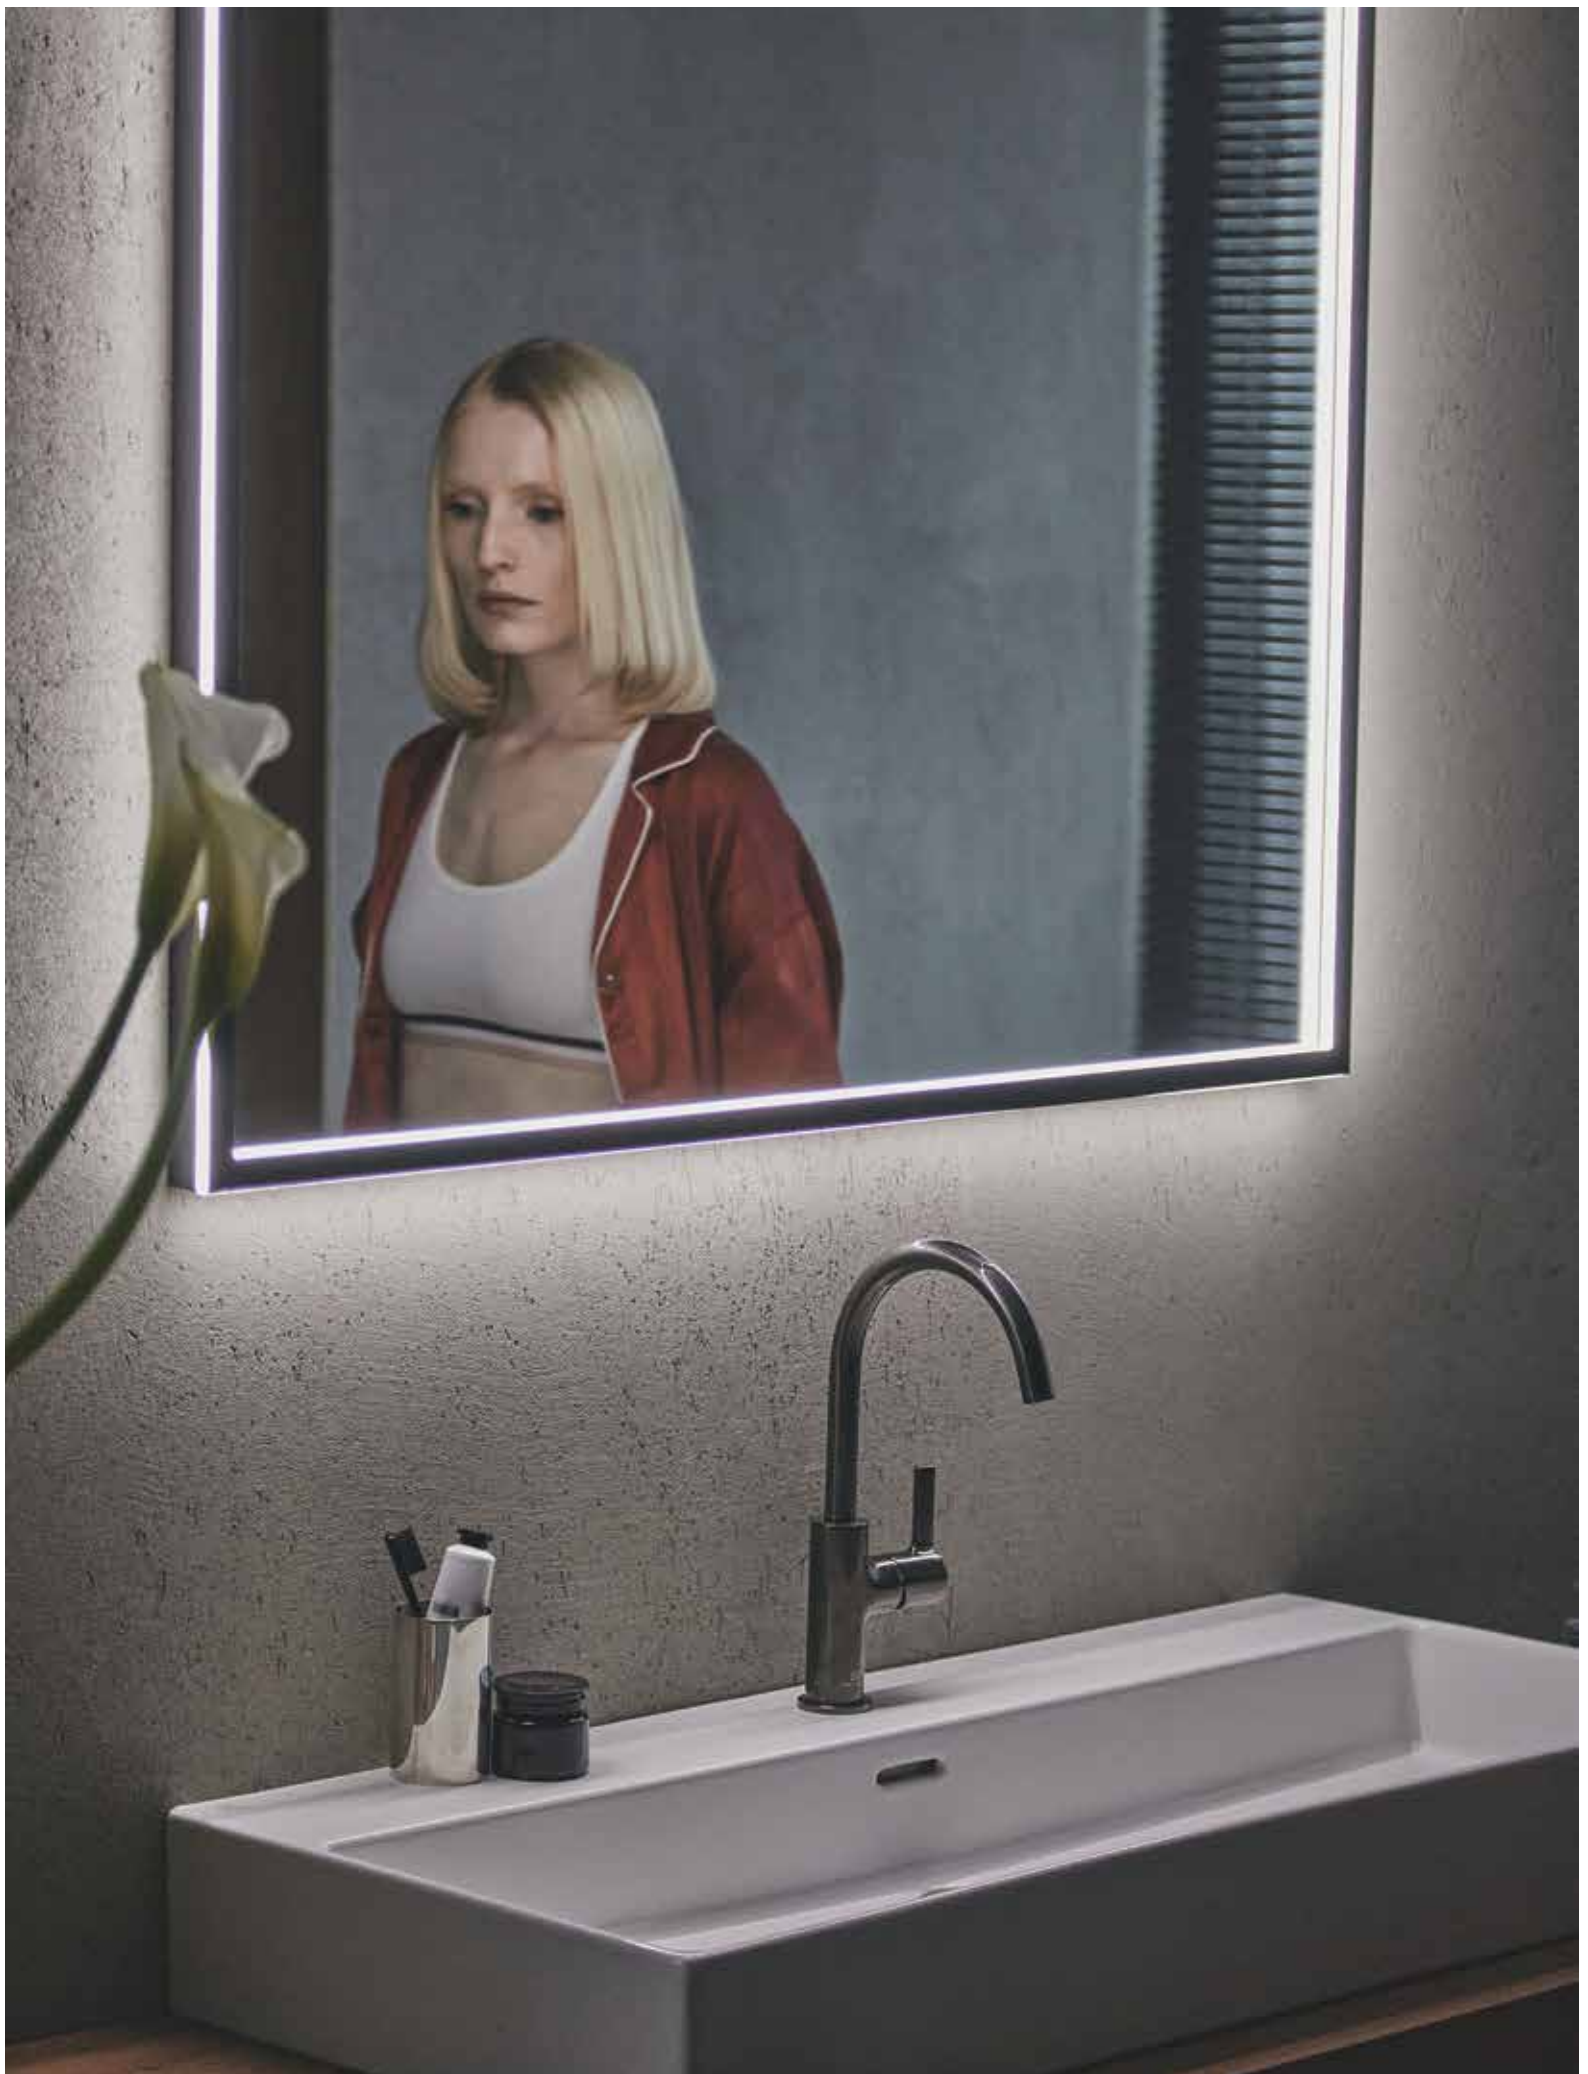

Round vessel
40cm no tap hole,
no overflow E1398xx

FINISHES

○ 01 White

● V6 Pomegranate

● V5 Slate Grey

● X8 Powder

○ V1 White Silk

● V7 Nude

EXTRA
JOY
FINESSE

Basin 100cm
Basin mixer
Furniture unit / Dark Elm

Sculptural lightness. Thin, defined edges. A choice of sizes.
The Extra basin adapts perfectly to its environment, whatever
the bathroom style.