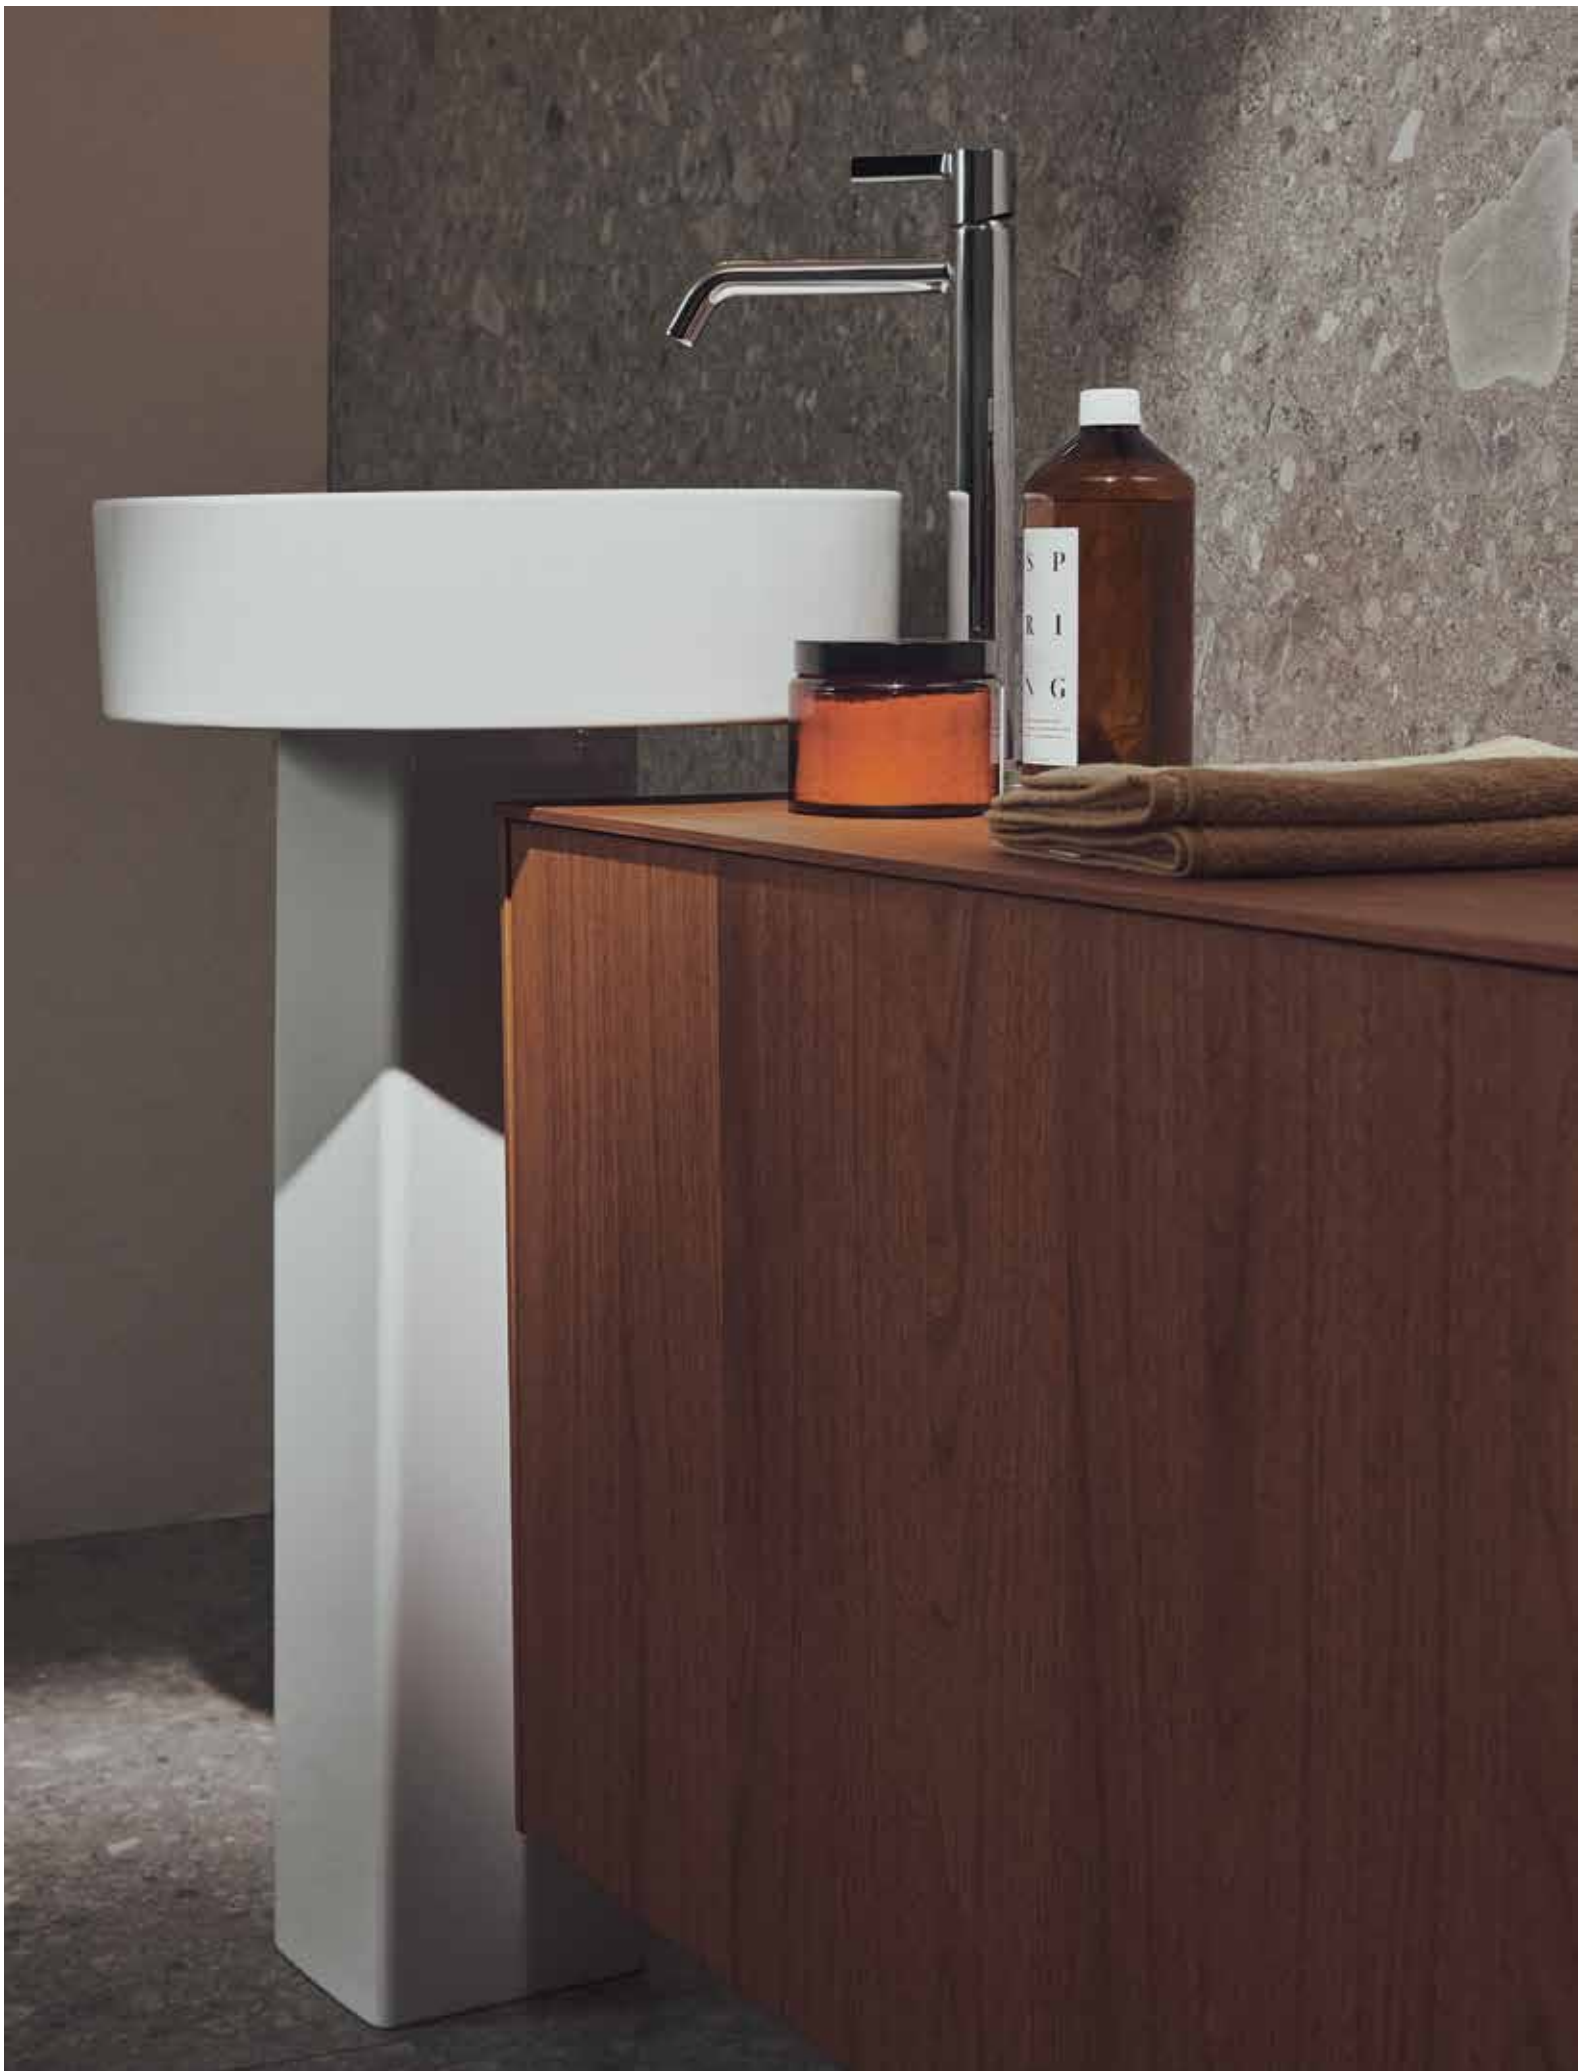

CONCA

Basin 120cm
Basin mixer
Furniture unit 240cm / Dark Walnut
Round Ø 120cm

MIRROR

CONCA

JOY

Vessel 45cm
Pedestal
Vessel mixer / Chrome

The Conca collection comprises a wide range of high-quality furniture pieces with an elegant, minimalist design, featuring push-open and soft-close drawers for added convenience. Its modular concept allows for versatile combinations, complemented by sophisticated colour options and three porcelain stoneware worktops for personal customisation. Additional options include LED lights and organisation boxes for enhanced storage.