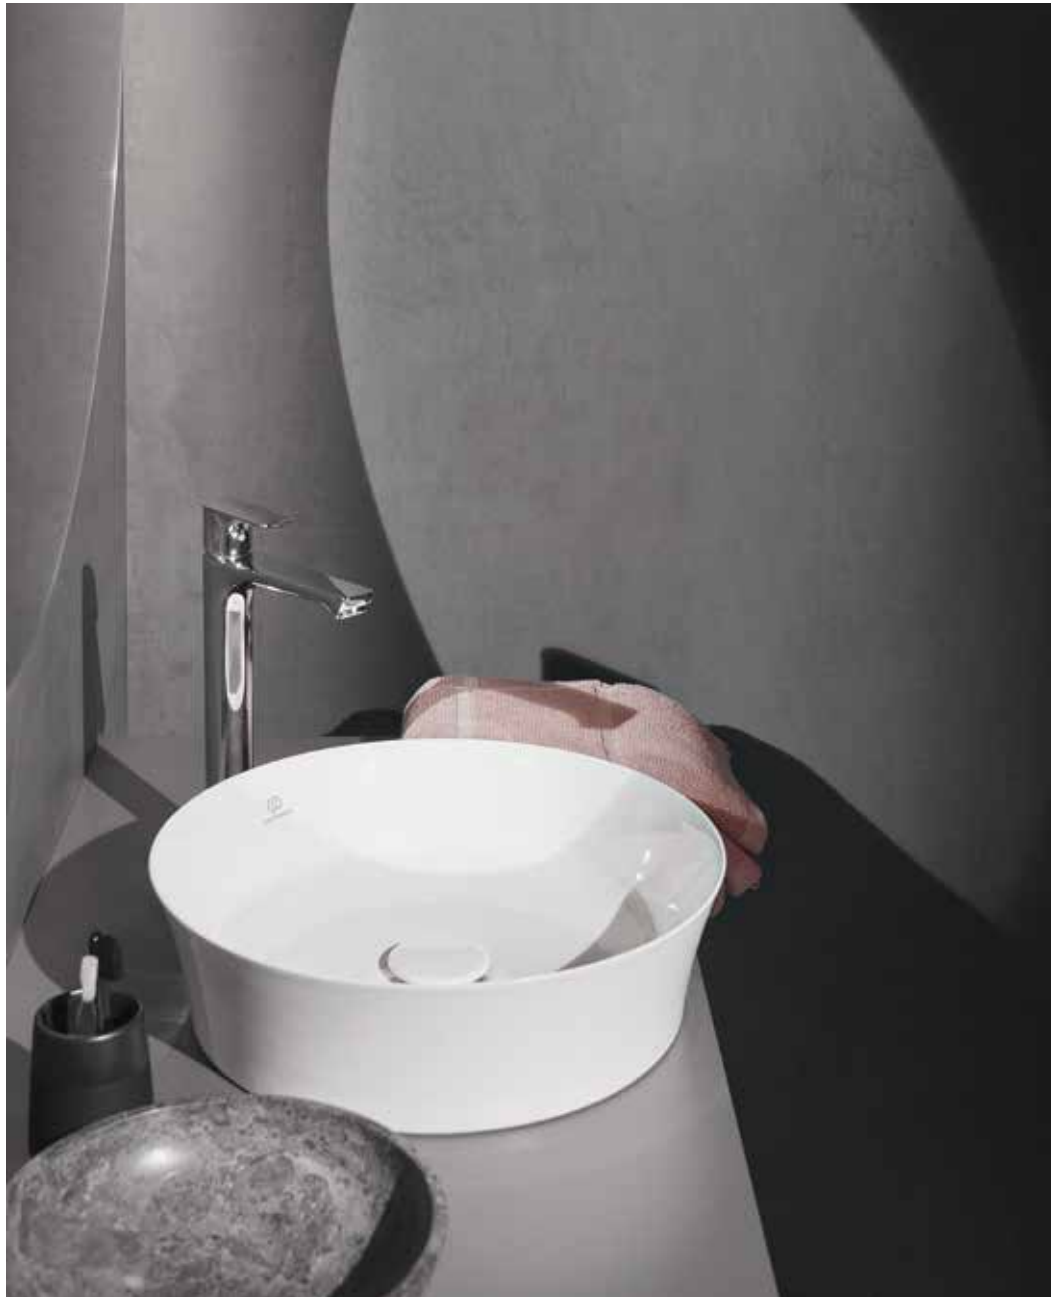

Connect Air

The essence of lightness

COLLECTION

Tapering and gracefully curved, yet refreshingly light, Connect Air embodies these qualities by harmoniously blending classic geometry with seamlessly transitioning shapes. The aesthetic exudes contemporary elegance, combining simple straight lines with softened, rounded edges.

CONNECT AIR
CONCA

Wall-mounted basin mixer / Chrome
Vessel 54cm

春雨
HARUSAME

CONNECT AIR
IPALYSS

Vessel mixer / Chrome
Vessel 40cm

Sleek and slim, with refined edges and flowing shapes, the collection takes its inspiration from nature and conjures a feeling of weightless elegance.