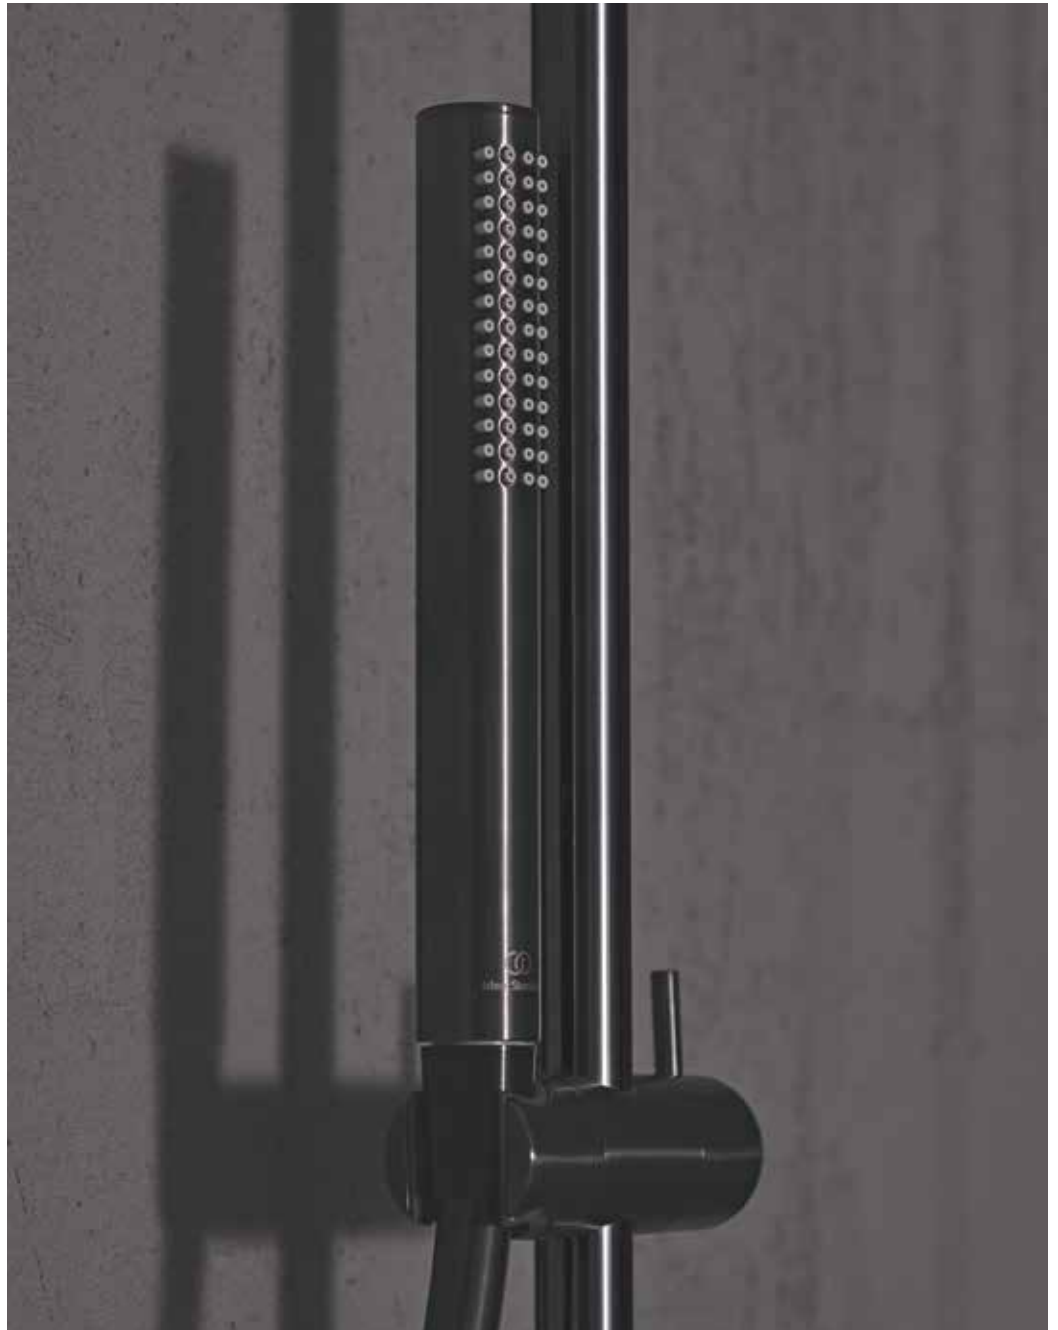

Thanks to the PreciTherm thermostatic cartridge, our Ceratherm showering products maintain a consistent and precise water temperature, ensuring unparalleled safety and comfort. Combined with Idealrain overhead showers, hand sprays, and showering accessories, they create a luxurious and fully customisable showering experience.