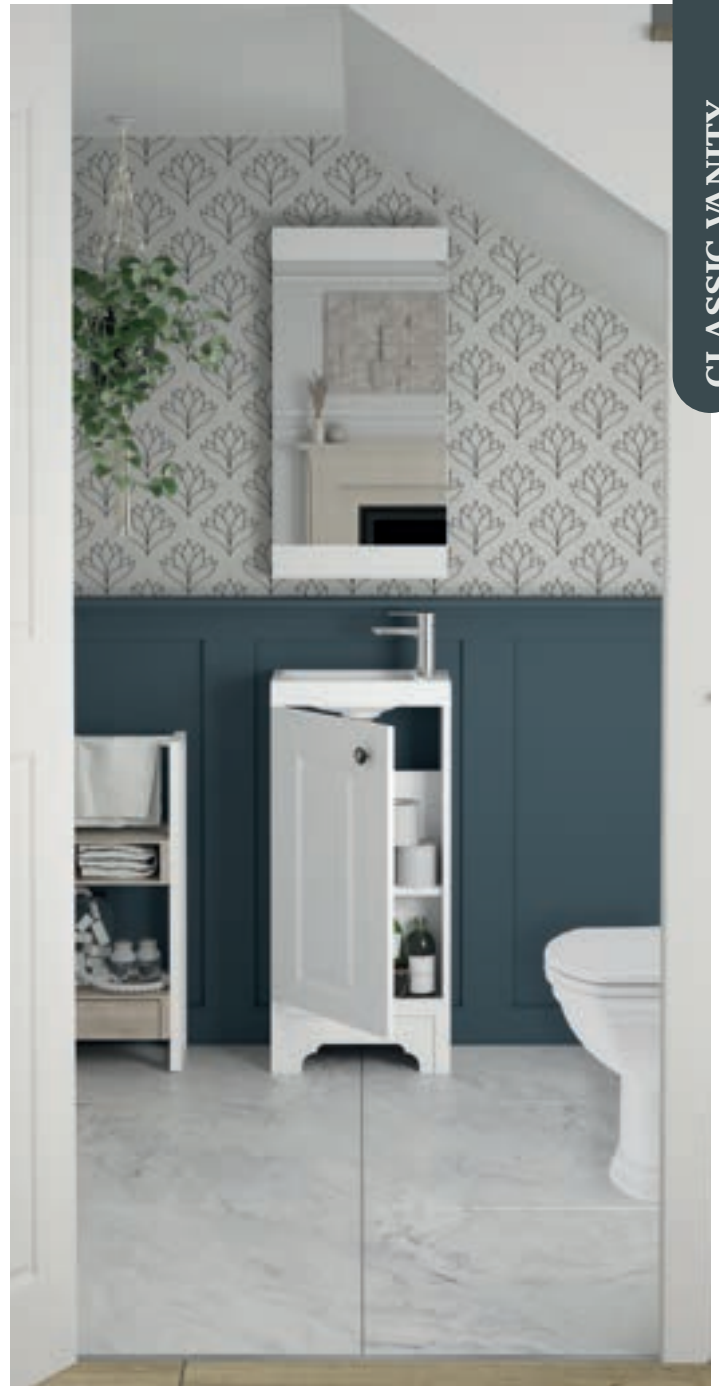

KEY FEATURES

8 modern colour finishes

White or Natural Oak internals

Exquisitely finished fascias & cabinets

Elegant routed design on both fascias & cabinets

Stunning decorative plinth

Luxurious soft-close doors/drawers

Choice of basin units including slimline & curved

A stunning choice of basins & WC's

Create your own look from a vanity basin unit or create a run of storage to suit your individual needs