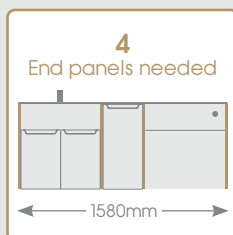

Lomond Slimline
Gel-Cast All-In-One Basin

(W)1580mm x (H)130mm x (D)330mm

Right Hand SLM1580-RH £584.40

Left Hand SLM1580-LH £584.40

Please use a **slotted** waste with this basin

1260mm Lomond basins have been designed to be used in conjunction with x1 600mm basin unit, x1 600mm WC unit and x3 20mm cabinet end panels.
1580mm Lomond basins have been designed to be used in conjunction with x1 600mm basin unit, x1 300 base unit, x1 600mm WC unit and x4 20mm cabinet end panels.
Please ensure you order the appropriate number of end panels when ordering your furniture.