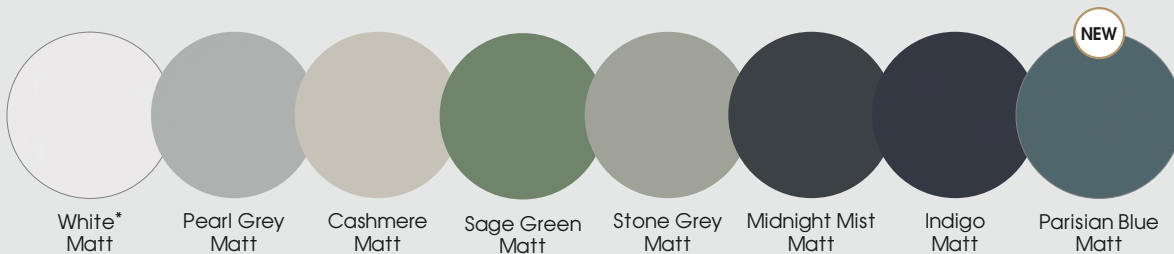

4 HANDLE

Traditional Knob

5 FASCIA COLOUR

6 INTERNAL COLOUR

7 — BASIN OPTIONS

Sit-On

Excluding Nubree & Verdant

Vessel