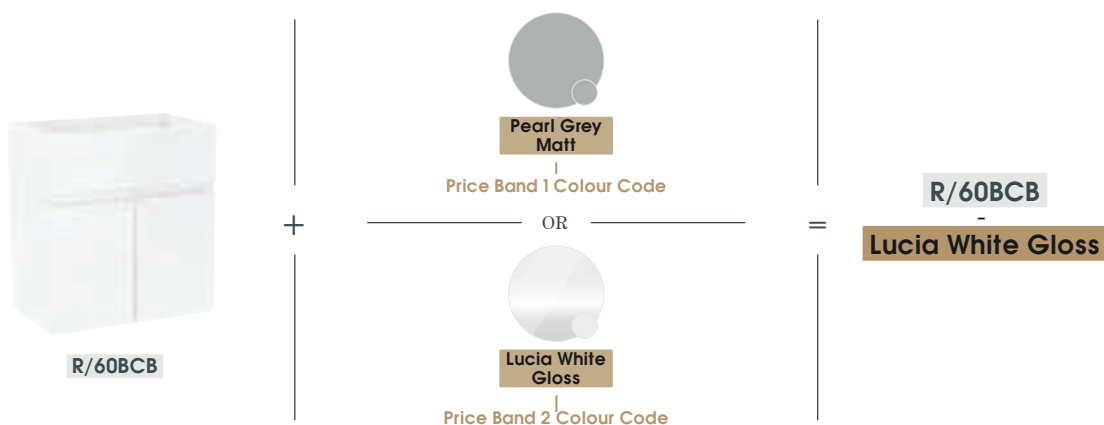

5 COUNTERTOPS

12mm Solid Surface
152

12mm Compact Laminate
153

22mm Laminate
154

28mm Laminate
154

J-Pull | Specification & Pricing

To build your code for J-Pull, please specify Unit code plus Fascia colour (Price band 1 or 2) code when ordering.
For example when ordering **J-Pull 2 Door 600mm Basin unit in Lucia White Gloss** please order: