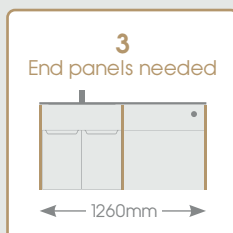

Lomond Slimline
Gel-Cast All-In-One Basin

(W)1260mm x (H)130mm x (D)330mm

Right Hand SLM1260-RH £514.43

Left Hand SLM1260-LH £514.43

Please use a **slotted** waste with this basin