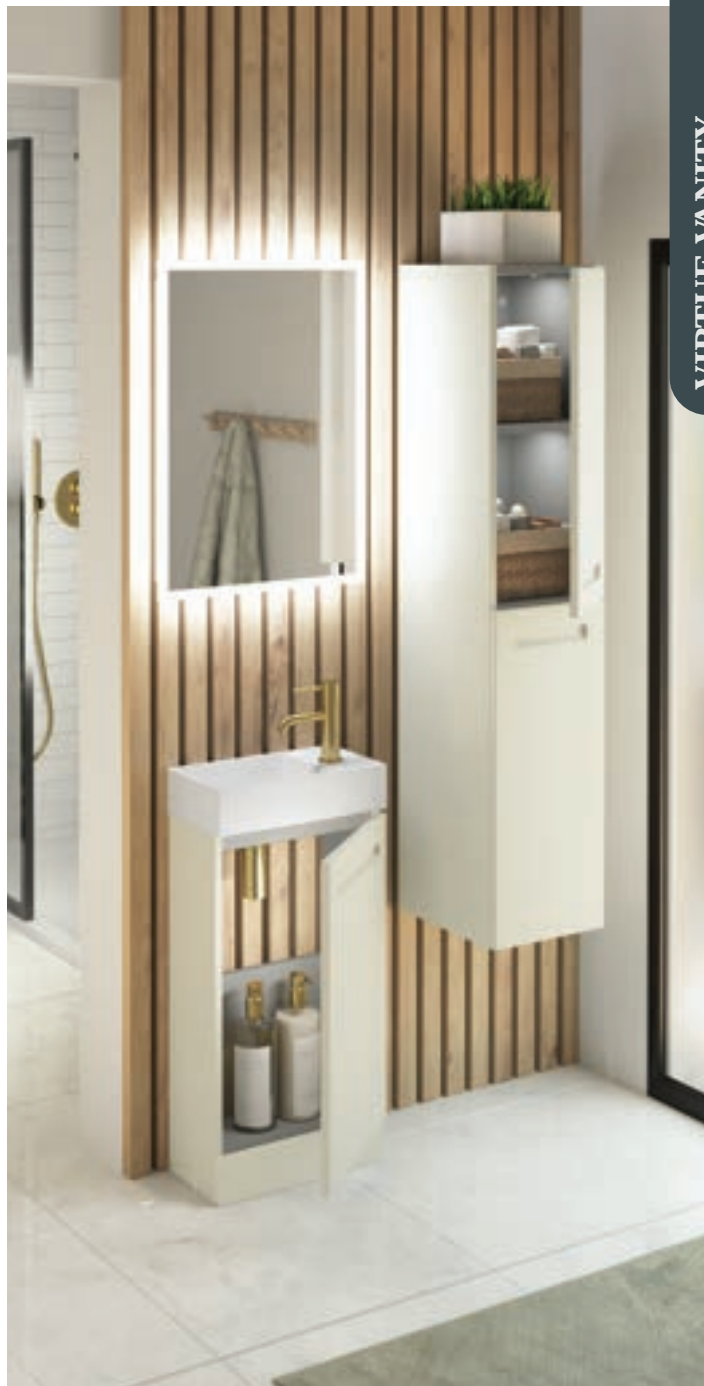

KEY FEATURES

-  Integrated handle fascia design
-  10 stunning neutral finishes
-  Dust Grey 18mm solid back panel
-  Colour matched side panels
-  Optional colour matched or contrasting legs
-  Wide selection of basin options - sit-on / vessel
-  Durable soft close hinges / drawers
-  Wide selection of unit options - Wall mounted / floorstanding
-  Hanging brackets supplied as standard with all basin, base and wall units
-  Durable construction
-  Standard and slimline options