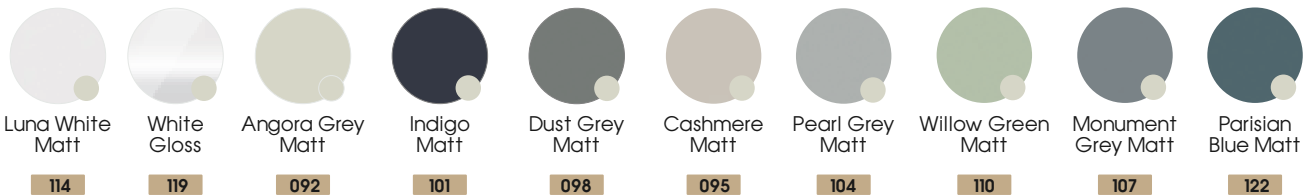

114

119

092

101

098

095

104

110

107

122

=

6BU-SD - 098

2 DOOR BASIN UNITS

2 DOOR CURVED BASIN UNITS

NEW

365mm Depth

(H)640mm¹ x (D)365mm

500mm	5BU-SD	£421.85
600mm	6BU-SD	£421.85
700mm	7BU-SD	£421.85

250mm Depth

(H)640mm¹ x (D)250mm

500mm	S5BU-SD	£421.85
600mm	S6BU-SD	£421.85
700mm	S7BU-SD	£421.85

365mm Depth

(H)640mm¹ (door 730mm) x (D)365mm

500mm	5BU-LD	£421.85
600mm	6BU-LD	£421.85
700mm	7BU-LD	£421.85

250mm Depth

(H)640mm¹ (door 730mm) x (D)250mm

500mm	S5BU-LD	£421.85
600mm	S6BU-LD	£421.85
700mm	S7BU-LD	£421.85

Standard Door

455mm Depth

(H)670mm x (D)455mm

600mm	6CVBU-SD	£900.80

455mm Depth

(H)670mm (door 760mm) x (D)365mm

600mm	6CVBU-LD	£900.80

The 2 Door Curved Basin Units come complete with a curved gel cast basin & White + Chrome overflow rings