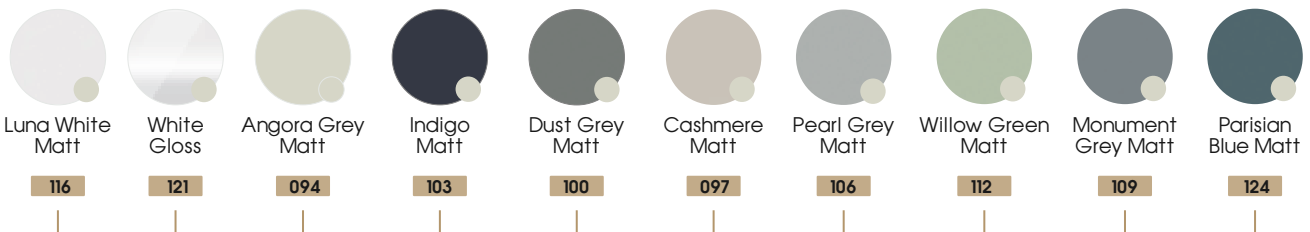

=

6BU-SD - 124

2 DOOR BASIN UNITS

2 DOOR CURVED BASIN UNITS

NEW

365mm Depth

(H)640mm¹ x (D)365mm

500mm	5BU-SD	£421.85
600mm	6BU-SD	£421.85
700mm	7BU-SD	£421.85

250mm Depth

(H)640mm¹ x (D)250mm

500mm	S5BU-SD	£421.85
600mm	S6BU-SD	£421.85
700mm	S7BU-SD	£421.85

365mm Depth

(H)640mm¹ (door 730mm) x (D)365mm

500mm	5BU-LD	£421.85
600mm	6BU-LD	£421.85
700mm	7BU-LD	£421.85

250mm Depth

(H)640mm¹ (door 730mm) x (D)250mm

500mm	S5BU-LD	£421.85
600mm	S6BU-LD	£421.85
700mm	S7BU-LD	£421.85

455mm Depth

(H)670mm x (D)455mm

600mm	6CVBU-SD	£900.80

455mm Depth

(H)670mm (door 760mm) x (D)455mm

600mm	6CVBU-LD	£900.80

The 2 Door Curved Basin Units come complete with a curved gel cast basin & White + Chrome overflow rings