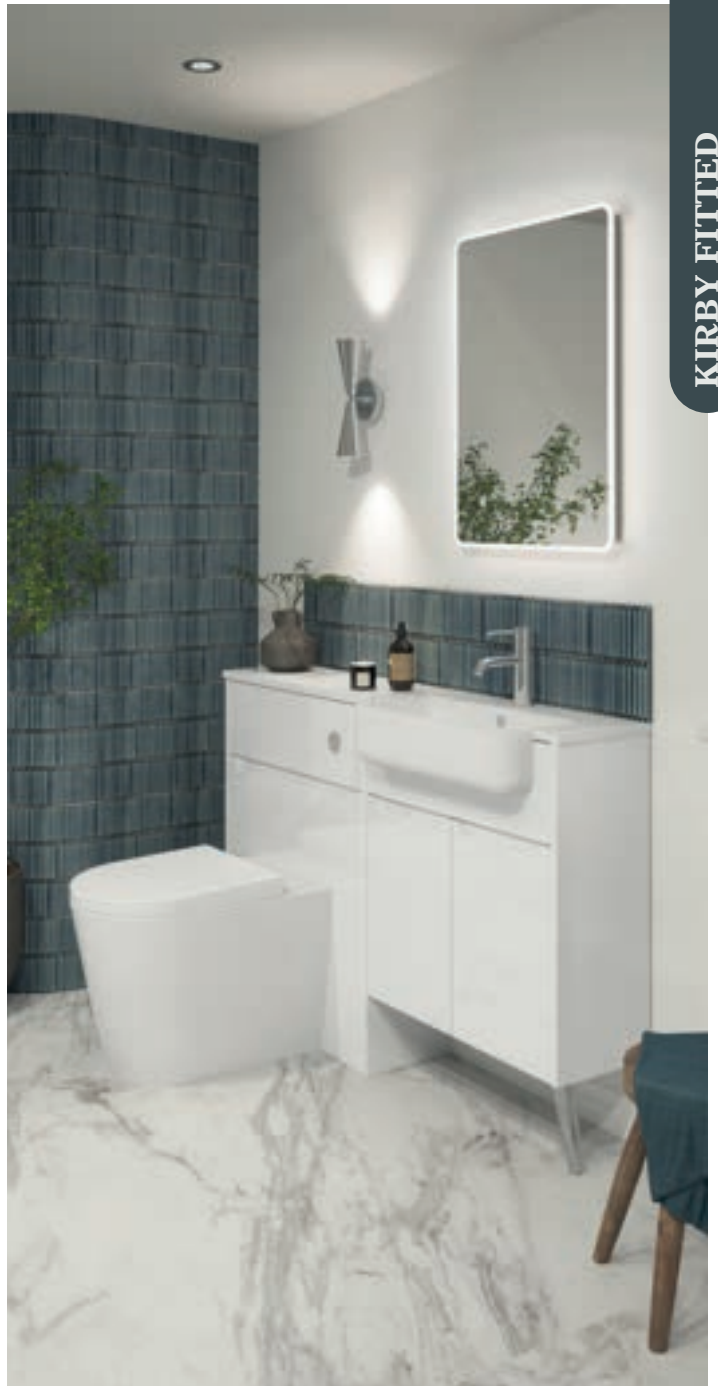

Collection Kirby

Fascia Colour White Gloss

Sanitaryware Lomond all in one basin

Faro back to wall WC

Brassware Petal basin mixer - Chrome

KEY FEATURES

-  Handleless fascia design
-  10 stunning neutral finishes
-  18 Angora 18mm cabinets
-  18 BP Angora 18mm solid back panel
-  Standard 365mm & slimline 250mm options
-  Durable soft close hinges
-  Soft close drawers
-  Long & standard length fascia options
-  18 18mm cabinet end panels available
-  Wide selection of units options
-  Hanging brackets supplied as standard with all basin & base units
-  WM FS Optional installation - wall mounted / floorstanding with plinth or decorative legs
-  Durable construction
-  New Harmony illuminated mirrored units fit perfectly in line with units