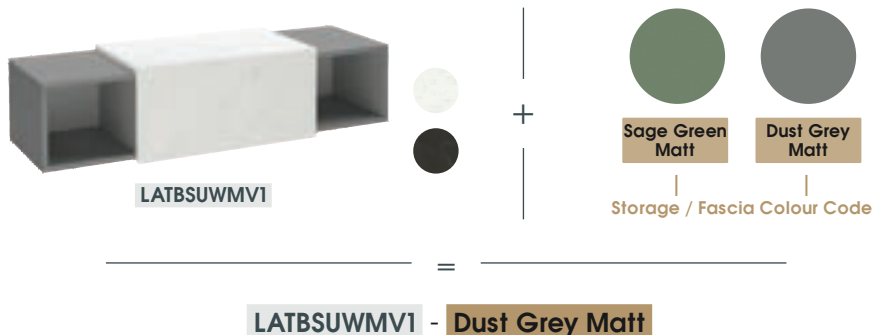

WALL MOUNTED BASIN UNITS

800mm - 1100mm Unit

(W)800 - 1100mm x (H)285mm x (D)365mm

Black Marble LATBSUBMV1 £744.00
 White Marble LATBSUWMV1 £744.00

800mm - 1200mm Unit

(W)1000 - 1200mm x (H)285mm x (D)365mm