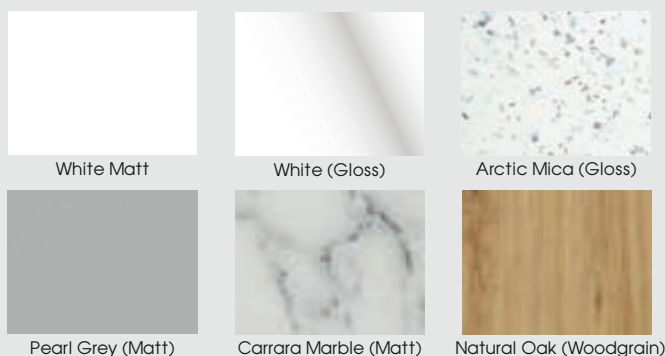

Our laminate countertops are available in a stylish selection of finishes to perfectly complement all our furniture ranges. All of our laminate countertops are easy to install and come complete with appropriate sealing strips.

22mm LAMINATE

Size	Code	Price
(W)555mm x (D)365mm x (H)22mm	CL/555WCCT	£90.67
(W)605mm x (D)250mm x (H)22mm	605WCCT	£104.63
(W)605mm x (D)450mm x (H)22mm	CL/605CT	£102.76
(W)1205mm x (D)450mm x (H)22mm	CL/1205CT	£173.78
(W)1000mm x (D)365mm x (H)22mm	100CT22	£132.97
(W)1500mm x (D)365mm x (H)22mm	150CT22	£169.25
(W)2000mm x (D)365mm x (H)22mm	200CT22	£214.57
(W)3000mm x (D)365mm x (H)22mm	300CT22	£308.27
(W)1000mm x (D)250mm x (H)22mm	SL100CT22	£132.97
(W)1500mm x (D)250mm x (H)22mm	SL150CT22	£169.25
(W)2000mm x (D)250mm x (H)22mm	SL200CT22	£214.57

*Available in 365mm & 250mm depth only

28mm LAMINATE NOT SUITABLE FOR VANITY RANGE

Size	Code	Matt	Gloss
(W)1000mm x (D)365mm x (H)28mm	100CT	£96.71	£114.84
(W)1500mm x (D)365mm x (H)28mm	150CT	£131.47	£152.63
(W)2000mm x (D)365mm x (H)28mm	200CT	£167.74	£188.89
(W)3000mm x (D)365mm x (H)28mm	300CT	£231.20	£272.00
(W)1000mm x (D)250mm x (H)28mm	SL100CT	£96.71	£114.84
(W)1500mm x (D)250mm x (H)28mm	SL150CT	£131.47	£152.63
(W)2000mm x (D)250mm x (H)28mm	SL200CT	£167.74	£188.89

Butt & Scribe Joint (Masons Mitre)
Detailed drawing will be required. B/S £59.14

Shelf Bracket (Pair)
Load capacity 25kg for 250mm depth. SB £94.61
Not suitable for 365mm tops or shelves.