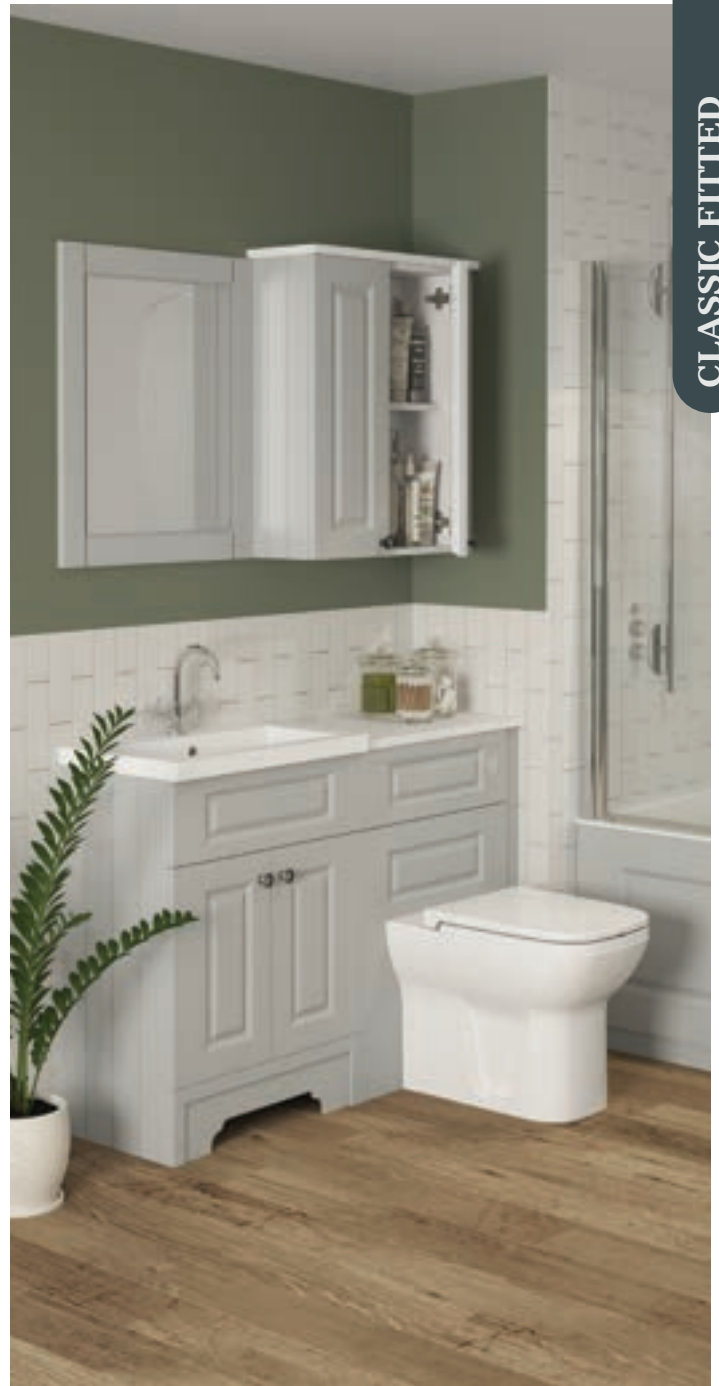

KEY FEATURES

8 modern colour finishes

White or Natural Oak internals

Exquisitely finished fascias & cabinets

Elegant routed design on both fascias & cabinets

Stunning decorative plinth

Luxurious soft-close doors/drawers

Choice of basin units including slimline & curved

Select from a stunning choice of basins & WC's

Create a run of storage to suit your needs