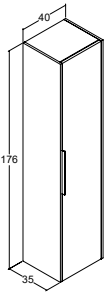

64CM TALL VANITY UNITS WITH DRAWERS

Colour

White matt

Sand matt

Light blue matt

60CM		80CM		100CM	
Art. no.	Price £	Art. no.	Price £	Art. no.	Price £
N27-1010	687.-	N28-1010	760.-	N29-1010	806.-
N27-1034	687.-	N28-1034	760.-	N29-1034	806.-
N27-1016	687.-	N28-1016	760.-	N29-1016	806.-

64CM TALL VANITY UNITS WITH DRAWERS

Colour

White matt, fluted front

Sand matt, fluted front

Light blue matt, fluted front

60CM		80CM		100CM	
Art. no.	Price £	Art. no.	Price £	Art. no.	Price £
N27-N010	687.-	N28-N010	760.-	N29-N010	806.-
N27-N034	687.-	N28-N034	760.-	N29-N034	806.-
N27-N016	687.-	N28-N016	760.-	N29-N016	806.-

OPTIONAL EXTRAS

Drawer dividers for top drawer

Art. no.	Price £	Art. no.	Price £	Art. no.	Price £
NSI6044	86.-	NSI8044	165.-	NSI10044	183.-

TALL CABINET WITH HANDLE

Reversible door

40CM

TALL CABINET WITH 1 DOOR