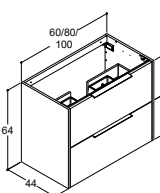

Colour

White matt, fluted front

Sand matt, fluted front

Light blue matt, fluted front

60CM		80CM		100CM	
Art. no.	Price £	Art. no.	Price £	Art. no.	Price £
N24-N010	501.-	N25-N010	557.-	N26-N010	605.-
N24-N034	501.-	N25-N034	557.-	N26-N034	605.-
N24-N016	501.-	N25-N016	557.-	N26-N016	605.-

64CM TALL VANITY UNITS WITH DRAWERS