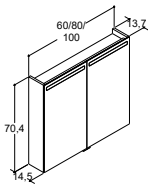

MIRROR CABINET

TOP MIRROR CABINET WITH LED LIGHTING (IP44)

Colour
White matt
Sand matt
Light blue matt

60CM		80CM		100CM	
Art. no.	Price £	Art. no.	Price £	Art. no.	Price £
S516-210	578.-	S518-210	738.-	S510-210	856.-
S516-234	578.-	S518-234	738.-	S510-234	856.-
S516-216	578.-	S518-216	738.-	S510-216	856.-
Light source: 9W, 3150K, 1098lm		Light source: 11,3W, 3150K, 1448lm		Light source: 14,4W, 3150K, 1448lm	

Incl. socket and switch

OPTIONAL EXTRAS

CLEANING AND CARE

Contents	Description	Art. no.	Price £
100 ml	Wood care oil for drawer dividers, whitewash finish	0191050	23.-