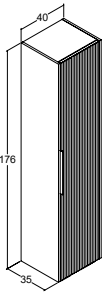

TALL CABINET WITH 1 DOOR

Colour	Art. no.	Price £
White matt, fluted front	N30-N010	567.-
Sand matt, fluted front	N30-N034	567.-
Light blue matt, fluted front	N30-N016	567.-