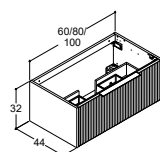

Colour

White matt

Sand matt

Light blue matt

60CM		80CM		100CM	
Art. no.	Price £	Art. no.	Price £	Art. no.	Price £
N21-1010	455.-	N22-1010	506.-	N23-1010	550.-
N21-1034	455.-	N22-1034	506.-	N23-1034	550.-
N21-1016	455.-	N22-1016	506.-	N23-1016	550.-

32CM TALL VANITY UNITS WITH 1 DRAWER