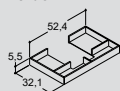

Colour

White matt, fluted front

Sand matt, fluted front

Light blue matt, fluted front

60CM		80CM		100CM	
Art. no.	Price £	Art. no.	Price £	Art. no.	Price £
N27-N010	687.-	N28-N010	760.-	N29-N010	806.-
N27-N034	687.-	N28-N034	760.-	N29-N034	806.-
N27-N016	687.-	N28-N016	760.-	N29-N016	806.-

OPTIONAL EXTRAS

Drawer dividers for top drawer

Art. no.	Price £	Art. no.	Price £	Art. no.	Price £
NSI6044	86.-	NSI8044	165.-	NSI10044	183.-