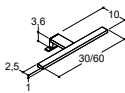

LIBRA (IP44)

Colour
Chrome
Black

60CM		80CM		100CM	
Art. no.	Price £	Art. no.	Price £	Art. no.	Price £
190304070	69.-	190304071	105.-	190304071	105.-
190304072	69.-	190304073	105.-	190304073	105.-
Light source: LED 4,5W, 3150K, 394lm	30cm light	Light source: LED 9W, 3150K, 843lm	60cm light	Light source: LED 9W, 3150K, 843lm	60cm light