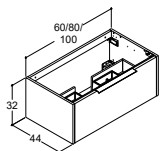

VANITY UNITS WITH HANDLES - DEPTH 44CM

32CM TALL VANITY UNITS WITH 1 DRAWER