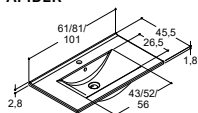

BASIN FOR VANITY UNIT - DEPTH 44CM

AMBER

Colour

White gloss, with tap hole

Sanitary porcelain

60CM		80CM		100CM	
Art. no.	Price £	Art. no.	Price £	Art. no.	Price £
532406003	349.-	532408003	411.-	532410003	482.-
Tolerance -5/+6 mm		Tolerance -5/+8 mm		Tolerance -5/+10 mm	