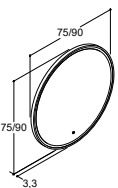

SHINE WITH LED LIGHTING AND TOUCH DIMMER CONTROL (IP44)

Colour
Black

Art. no.	Price £	Art. no.	Price £	Art. no.	Price £
-	-	94770	531.-	94790	596.-
		<i>Light source: LED 21W, 3150K, 2602lm</i>		<i>Light source: LED 25W, 3150K, 3083lm</i>	
Art. no.	Price £	Art. no.	Price £	Art. no.	Price £
-	-	NV-3737	63.-	NV-3351	63.-

OPTIONAL EXTRAS

Anti-mist pad 30W install on site