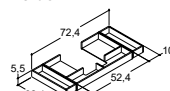

Colour

White matt, fluted front

Sand matt, fluted front

Light blue matt, fluted front

60CM		80CM		100CM	
Art. no.	Price £	Art. no.	Price £	Art. no.	Price £
N27-N010	687.-	N28-N010	760.-	N29-N010	806.-
N27-N034	687.-	N28-N034	760.-	N29-N034	806.-
N27-N016	687.-	N28-N016	760.-	N29-N016	806.-

OPTIONAL EXTRAS

Drawer dividers for top drawer

Art. no.	Price £	Art. no.	Price £	Art. no.	Price £
NSI6044	86.-	NSI8044	165.-	NSI10044	183.-