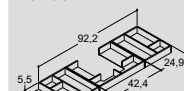

Colour

White matt, fluted front

Sand matt, fluted front

Light blue matt, fluted front

60CM		80CM		100CM	
Art. no.	Price £	Art. no.	Price £	Art. no.	Price £
N27-N010	687.-	N28-N010	760.-	N29-N010	806.-
N27-N034	687.-	N28-N034	760.-	N29-N034	806.-
N27-N016	687.-	N28-N016	760.-	N29-N016	806.-

OPTIONAL EXTRAS

Drawer dividers for top drawer

Art. no.	Price £	Art. no.	Price £	Art. no.	Price £
NSI6044	86.-	NSI8044	165.-	NSI10044	183.-