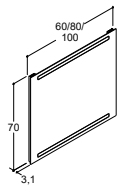

MIRRORS WITH LIGHTING

REPEAT WITH HORIZONTAL LED LIGHTING (IP44)

Mains switched
Sensor switched

60CM		75-80CM		90-100CM	
Art. no.	Price £	Art. no.	Price £	Art. no.	Price £
91361	343.-	91381	411.-	91301	458.-
91360	380.-	91380	456.-	91300	509.-
<i>Light source: LED 2x5,3W, 3150K, 2x632lm</i>		<i>Light source: LED 2x6,8W, 3150K, 2x872lm</i>		<i>Light source: LED 2x8,9W, 3150K, 2x1076lm</i>	
Art. no.	Price £	Art. no.	Price £	Art. no.	Price £
NV-3051	63.-	NV-3051	63.-	NV-3051	63.-

OPTIONAL EXTRAS

Anti-mist pad 30W install on site