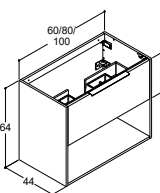

Colour

White matt, fluted front

Sand matt, fluted front

Light blue matt, fluted front

60CM		80CM		100CM	
Art. no.	Price £	Art. no.	Price £	Art. no.	Price £
N21-N010	455.-	N22-N010	506.-	N23-N010	550.-
N21-N034	455.-	N22-N034	506.-	N23-N034	550.-
N21-N016	455.-	N22-N016	506.-	N23-N016	550.-

64CM TALL VANITY UNITS WITH DRAWER AND OPEN MODULE