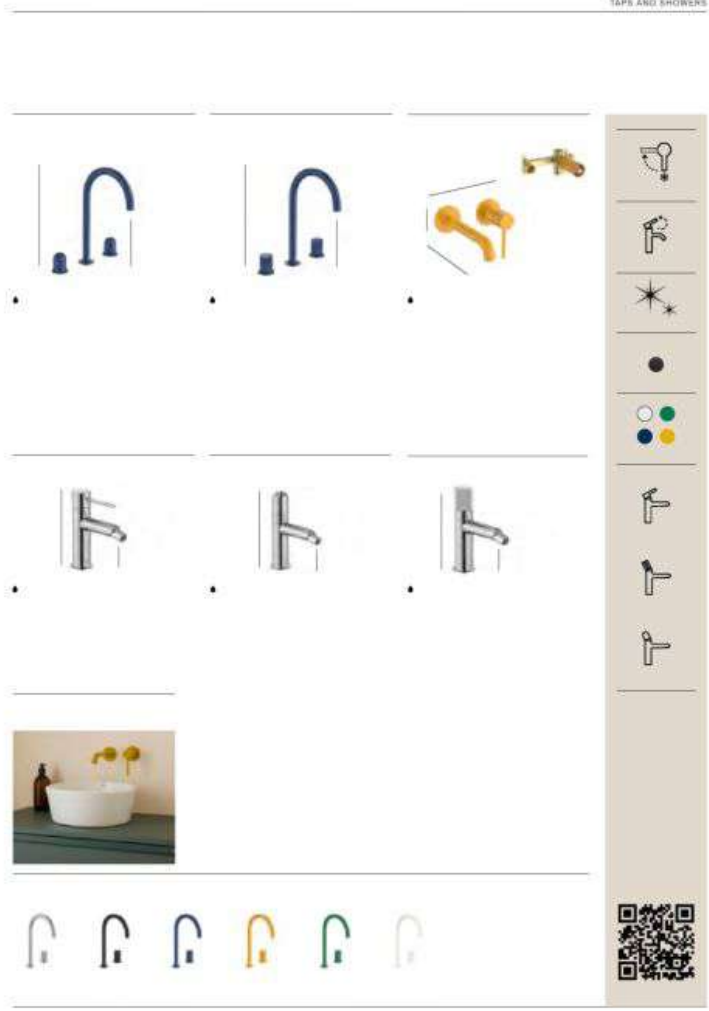

Smooth body bidet mixer with pin handle	Smooth body bidet mixer with dome handle	Smooth body bidet mixer with stripes handle
151	168	164
82	82	82
Chrome AS4A23FC00 Recommended waste: AS05401000 Click clack waste Titanium Black AS4A23FCND Recommended waste: AS054015CN Click clack waste	Chrome AS4A63FC00 Recommended waste: AS05401000 Click clack waste Titanium Black AS4A63FCND Recommended waste: AS054015CN Click clack waste	Chrome AS4A63FC00 Recommended waste: AS05401000 Click clack waste Titanium Black AS4A63FCND Recommended waste: AS054015CN Click clack waste
£273.85	£299.00	£299.00
£37.18	£37.18	£37.18
£366.01	£366.01	£366.01
£64.86	£64.86	£64.86

Dimensions in mm
51mm Cold Start

More information: