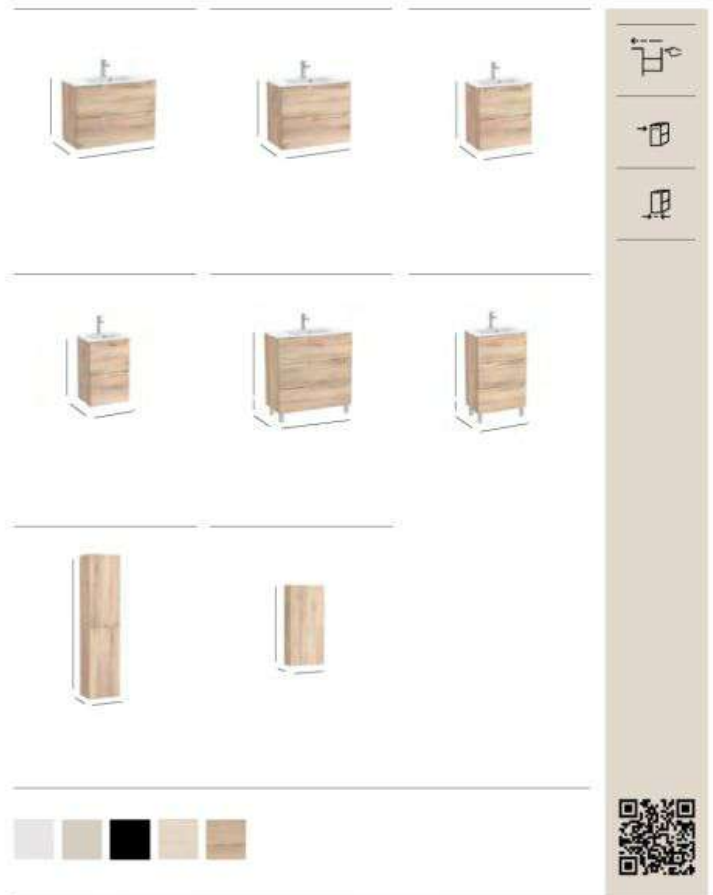

T10

Aleyda Compact

565	565	565	565	565
380	380	380	380	380
800	700	700	600	600
A85770L... Base unit 800 x 380mm	A85770L... Base unit 700 x 380mm	E581.36	A85770L... Base unit 600 x 380mm	E555.70
A3279A4000 Basin-1TH	A3279A8000 Basin-1TH	E265.34	A3279A0000 Basin-1TH	E243.12
Required: ZWHB100001 UK space saving waste	Required: ZWHB100001 UK space saving waste	Required: ZWHB100001 UK space saving waste	Required: ZWHB100001 UK space saving waste	Required: ZWHB100001 UK space saving waste
E40.06	E40.06	E40.06	E40.06	E40.06

565	740	740	740	740
380	380	380	380	380
500	800	800	600	600
A85770L... Base unit 500 x 380mm	A85776L... Base unit with legs 800 x 380mm	E526.43	A85779L... Base unit with legs 600 x 380mm	E769.44
A3279A4000 Basin-1TH	A3279A4000 Basin-1TH	E228.84	A3279A0000 Basin-1TH	E243.12
Required: ZWHB100001 UK space saving waste	Required: ZWHB100001 UK space saving waste	Required: ZWHB100001 UK space saving waste	Required: ZWHB100001 UK space saving waste	Required: ZWHB100001 UK space saving waste
E40.06	E40.06	E40.06	E40.06	E40.06

Column unit

Top unit

1500	750	150	350	
250	350	150	350	
A85770L... With 2 soft-close reversible doors and 4 internal wooden shelves	A85770L... With 2 soft-close reversible doors and 4 internal wooden shelves	E445.36	A85770L... With 1 soft-close reversible door and 2 internal wooden shelves	E396.32

Dimensions are in mm.

Product Band

T11

BASINS AND FURNITURE