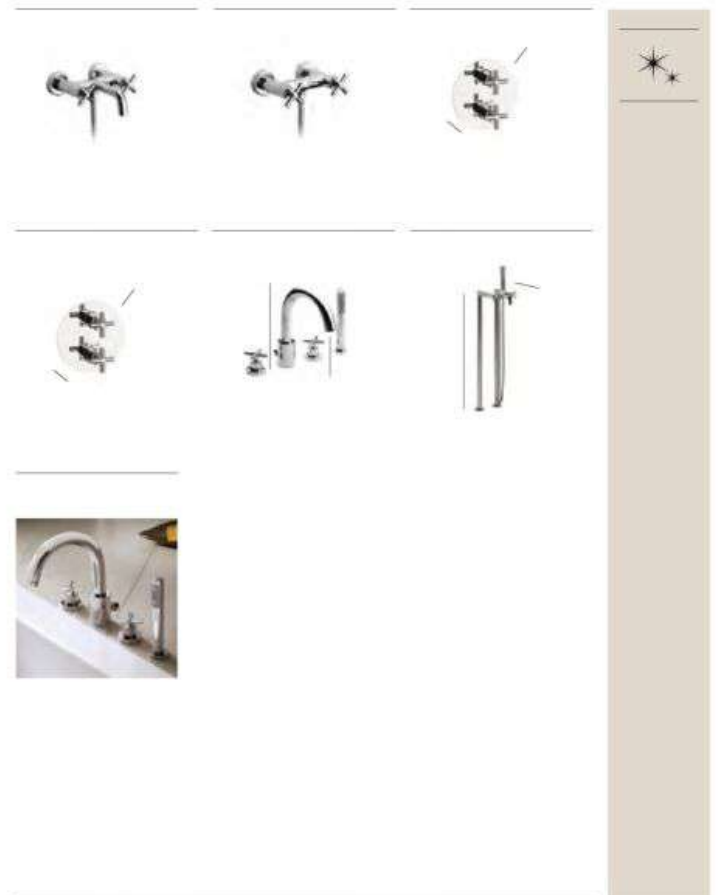

Wall-mounted bath-shower mixer with shower hose, handset and wall bracket	Wall-mounted shower mixer with shower hose, handset and wall bracket	Built-in thermostatic mixer with 2 outlets	e200
		94	
AS4043C00 Optional: ZD50010022 Easy fix kit ZD50010009 Filters	£619.92 £54.79 £94.97	AS42043C00 Optional: ZD50010022 Easy fix kit	£588.05 £54.79
AS40643C00			£1149.10
Built-in thermostatic mixer with 1 outlet	Deck-mounted 4-hole bath-shower mixer with shower hose, handset and bath filling spout	Floorstanding bath-shower mixer with shower hose, handset and bath filling spout	e200 265
	270	900	
		160	
	94		
AS40743C00	£119.28	AS40943C00	£757.99
		AS42743C00	£1635.14

Evershine

Basin mixer with pop-up waste	Wall-mounted basin mixer	Deck-mounted 3-hole basin mixer with pop-up waste	Bidet mixer
	200	240	175
270	195	122	167
		130	
	Spout 190mm		
AS43043C00	£431.98	AS44743C00	£431.60
		AS44443C00	£580.68
		AS40043C00	£431.98

Dimensions in mm.

188

Dimensions in mm.

Product Band

189

TAPS AND SHOWERS