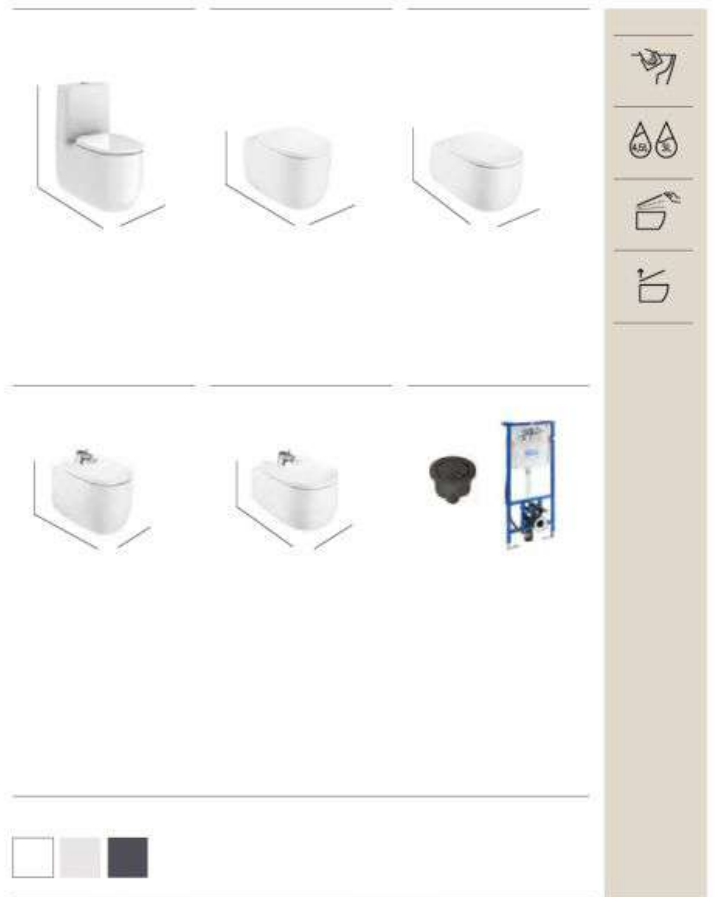

BATHROOM COLLECTIONS