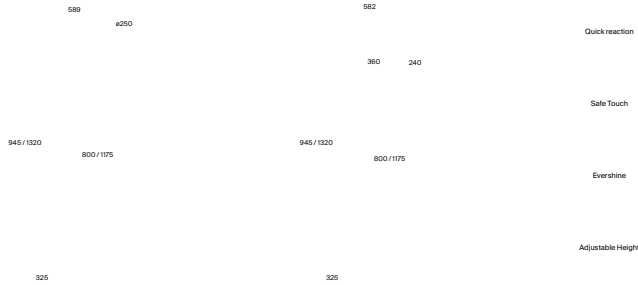

Even-T

Loft

Danube-T

£1318.09
£54.79

Dimensions in mm.

Product Band

224