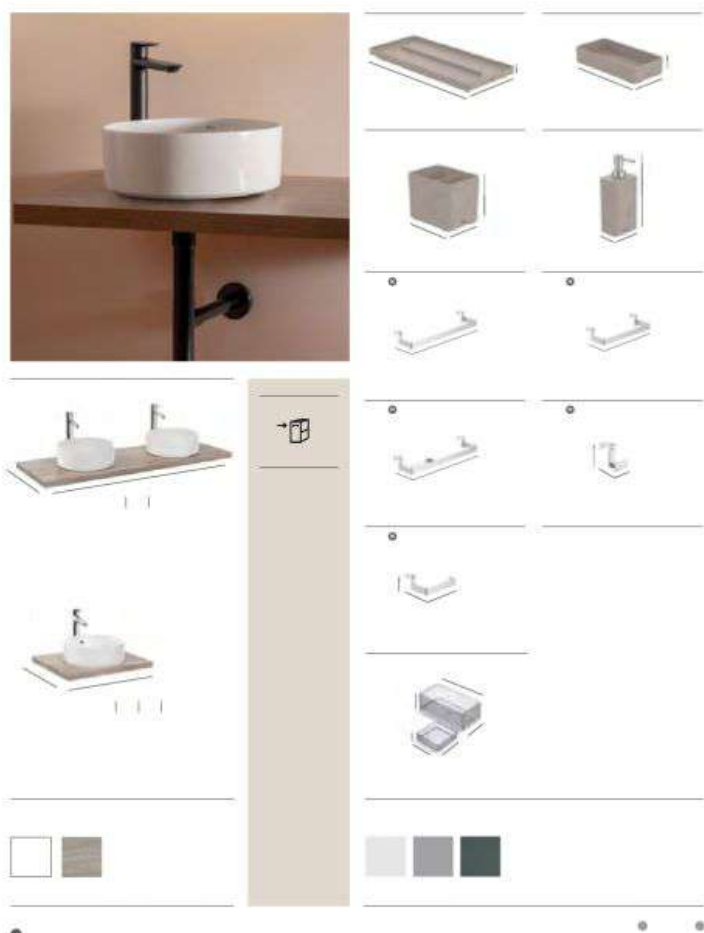

Please note: 1400mm and 1205mm countertops can be installed with 1 or 2 washbasins. Basin position can be central, left or right.

Substitute... in the reference with the code for the chosen countertop finish:

Gloss White 806   Textured City Oak 402

Dimensions are in mm. For On Countertop basins see pages 149 - 151

New Product

Product Band *Product Band

On countertop FINECERAMIC® basin ø375 mm		On countertop FINECERAMIC® basin 540 x 375 mm		On countertop basin 410 x 410 mm	
175	375	185	540	410	410
A327A5.000 White ø375mm OTH	£400.55	A327A2.000 White 540 x 375mm OTH	£520.73	A327A4.000 White 410 x 410mm TTH	£476.38
A327A5.0 Colour ø375mm OTH	£520.73	A327A3.0 Colour 540 x 375mm OTH	£650.51	A327A4.0 Colour 410 x 410mm TTH	£511.70

*Only available in GB Matt Black and G2 Matt White

Substitute... in the reference with the code for the chosen countertop finish:

White 00   Matt White 62   Beige 65   Pearl 63   Coffee 66   Onyx 64   Matt Black 08

Dimensions are in mm. New Product

Product Band