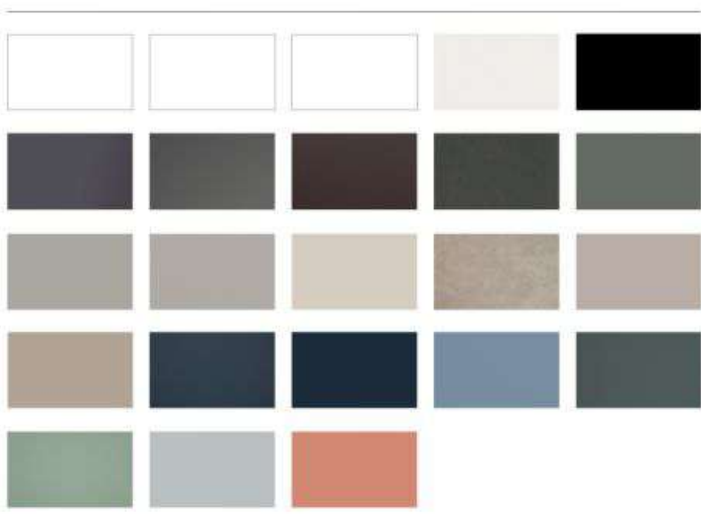

806/520/100 Gloss White	529/509/001 Matt White	415 White Satin	558 Off White	532/523 Matt Black	322 Gloss White and Textured Ash	557 Oak Riviera	537 Dark Oak	402 Textured City Oak	511 Dark Elm
531 Onyx	153 Gloss Anthracite Grey	417 Anthracite Satin	518 Nature Grey	807/200 Matt Grey	321 Textured Ash	549 Western Oak	517 Walnut	507 Walnut	519 Nordic Oak
516 Gloss Grey	547 Matt Grey	514 Pebble Grey	550 Concrete Grey	559 Light Noble Grey	422 Birch	155 Textured Oak	541 Light Ash	565 Light Elm	524 Beige Wood
510 Sand Grey	538 Night Blue	551 Steel Blue	548 Matt Blue	513 Matt Green	512 Light Oak	808 Rural Oak	434 Nordic Ash	156 Textured/Sandy Grey	525 White Wood
564 Sage Green	530 Pearl	560 Light Terracotta							

	Horizon	Tense	Ture	Onu	Alayda	Phama	Carman	Romea	Optica	Lander	The Gap	Tenet	Victoria	Victoria-N	Victoria-Madri	Victoria-Madri	Victoria-Madri	Thal	Coeta	Boaco	Mini Pro	Mini	Savanna	
806/520/100 Gloss White																								
529/509/001 Matt White		*	*	*																				
415 White Satin																								
558 Off White		*																						
532/523 Matt Black		*																						
531 Onyx		*																						
153 Gloss Anthracite Grey																								
417 Anthracite Satin																								
518 Nature Grey																								
807/200 Matt Grey																								
516 Gloss Grey																								
547 Matt Grey																								
514 Pebble Grey																								
550 Concrete Grey																								
559 Light Noble Grey																								
510 Sand Grey																								
538 Night Blue																								
551 Steel Blue																								
548 Matt Blue																								
513 Matt Green																								
564 Sage Green																								
530 Pearl																								
560 Light Terracotta