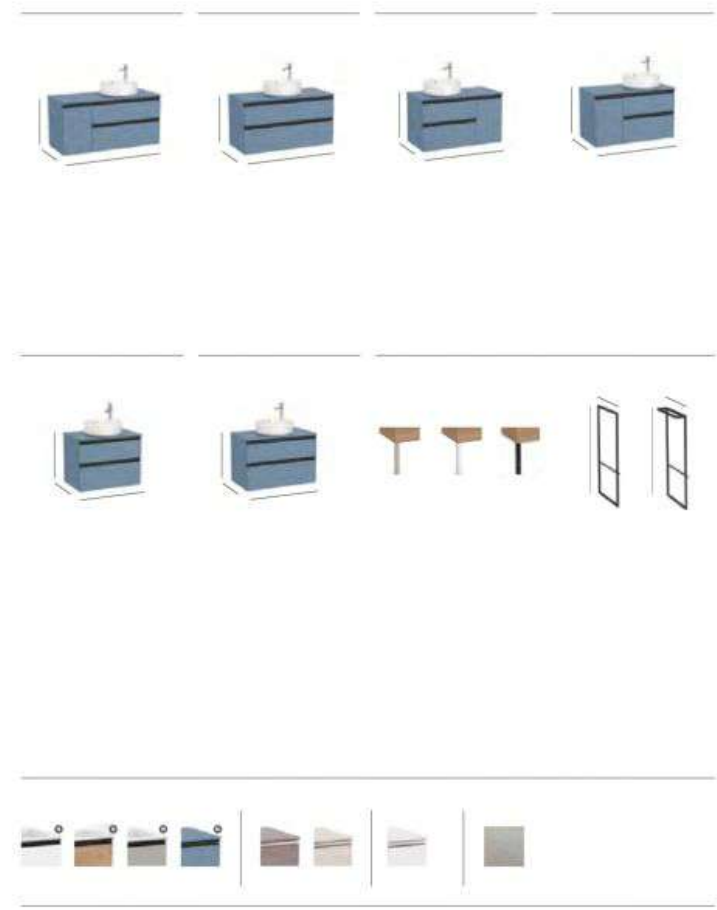

BASINS AND FURNITURE