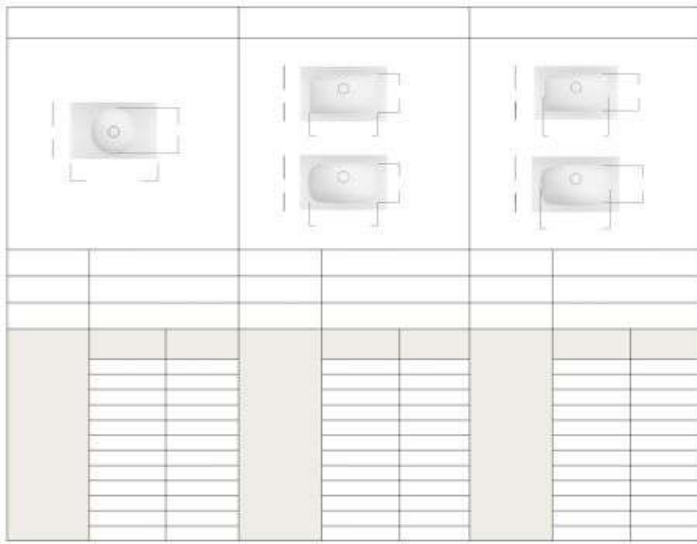

Table 2

Additional bowls				
2 bowl arrangement	3 bowl arrangement	4 bowl arrangement	Additional cost for bowl arrangement	
			2 bowls	3 bowls
Min and max countertop length				
580-799mm				
900-999mm				
1000-1099mm £444.12				
1100-1199mm £444.12				
1200-1399mm £444.12				
1400-1599mm £444.12				
1600-1799mm £444.12 £888.25				
1800-1999mm £444.12 £888.25				
2000-2199mm £444.12 £888.25 £1,332.37				
2200-2399mm £444.12 £888.25 £1,332.37				
2400-2599mm £444.12 £888.25 £1,332.37				
2600-2800mm £444.12 £888.25 £1,332.37				

Table 3

Washbasin skirts				Shelves	RRP (inc VAT)
50mm skirt	125mm skirt	125mm with towel slot			
		50mm	125mm without towel slot	125mm with towel slot	Minimum and maximum countertop length
580-799mm					£991.81
900-999mm					£909.67
1000-1099mm					£966.82
1100-1199mm					£1,099.39
1200-1399mm					£1,214.50
1400-1599mm					£1,371.66
1600-1799mm					£1,525.41
1800-1999mm					£1,687.27
2000-2199mm					£1,849.15
2200-2399mm					£2,012.76
2400-2599mm					£2,174.63
2600-2800mm					£2,338.26

Product Bed

SOLID SURFACE - BASINS AND SHELVES