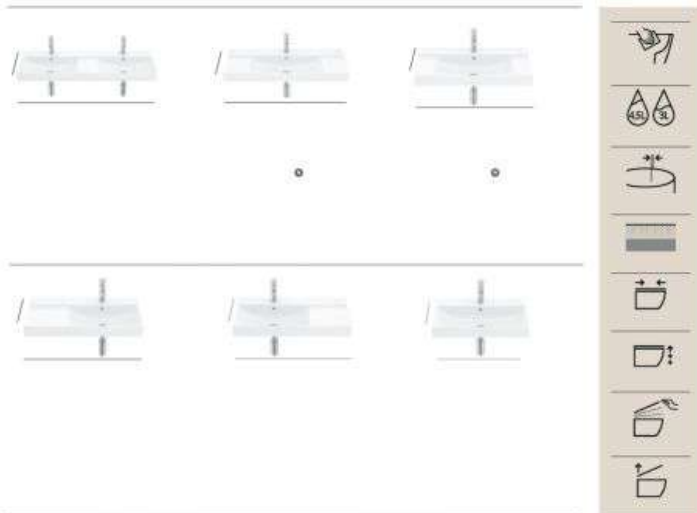

Compact wall-hung basins

360	360	320	260
Basin 500 x 360mm, TTH: A32768S000 White A32768B... Matt White / Matt Black A32768B500 Supraglaze® Optional semi pedestal* A33747000 Gloss White A33747L... Matt White / Matt Black	E204.64 E245.58 E241.77 E180.98 E217.78	Basin 450 x 460mm, TTH: A32768S000 White A32768B... Matt White / Matt Black A32768B500 Supraglaze® Optional semi pedestal* A33747000 Gloss White A33747L... Matt White / Matt Black	E188.30 E225.96 E225.43 E180.98 E217.78

On countertop basins

460	460	460	800	650	
Right hand basin 800 x 460mm, TTH: A32768S000 White A32768B... Matt White / Matt Black A32768B500 Supraglaze®	E389.46 E442.13 E405.58	Left hand basin 800 x 460mm, TTH: A32768S000 White A32768B... Matt White / Matt Black A32768B500 Supraglaze®	E389.46 E442.13 E405.58	Basin 650 x 460mm, TTH: A32768S000 White A32768B... Matt White / Matt Black A32768B500 Supraglaze® Optional full pedestal* A33747000 Gloss White A337470... Matt White / Matt Black Optional semi pedestal* A33747000 Gloss White A33747L... Matt White / Matt Black	E302.96 E363.55 E376.47 E18.84 E142.38 E149.14 E178.98

Finishes

New Product

Product Band

57