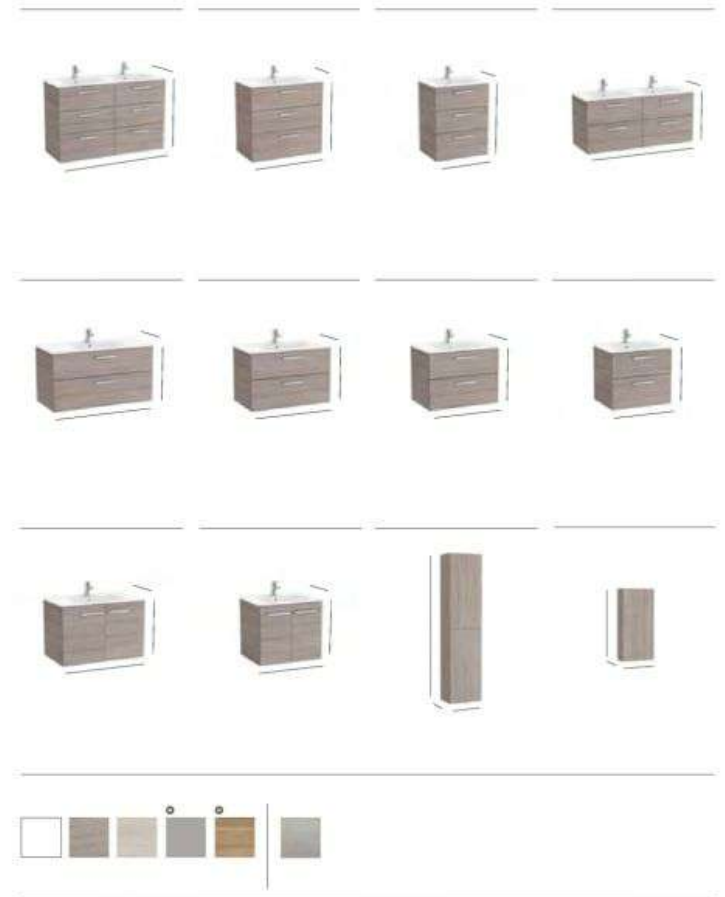

Dimensions are in mm.
*Required ZWH800001 UK space saving waste £40.06

Product Band

BASINS AND FURNITURE

Victoria-N

1200mm double basin and base unit with four drawers*	1000mm basin and base unit with two drawers*	800mm basin and base unit with two drawers*	
460	460	460	Soft close
585	585	585	Optional side towel rail
1200	1000	800	More information:
A85792... RH base unit A85792... LH base unit A3279A7000 Double basin (TH) per bowl	£483.14 A85792... Base unit A3279A4000 Basin (TH)	£598.80 A85792... Base unit A3279A4000 Basin (TH)	£336.99 £370.92