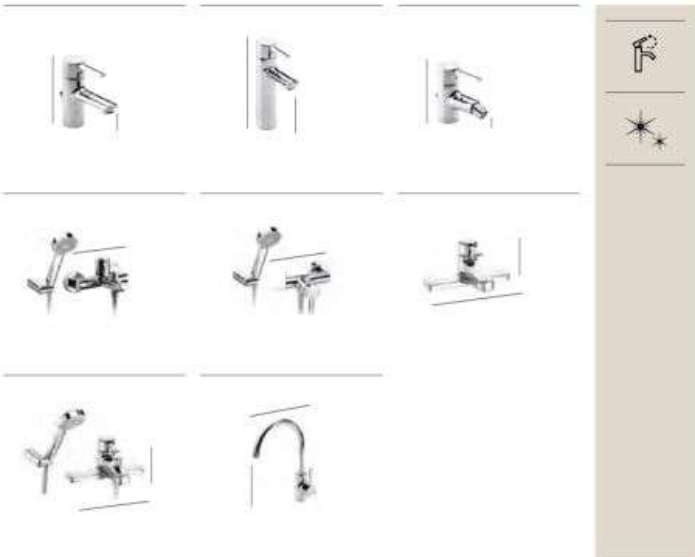

Product Band

204

Monodin-N

Basin mixer	Bidet mixer	Wall-mounted bath-shower mixer			
153	129	215	One million cycles	Cold start	
78	59				
ASA329CCOR Smooth body* ASA3098CCOR Pop-up waste mixer	E217.13 E251.17	ASA6096CCO Retractable chain mixer ASA6096CCO Pop-up waste mixer	E290.35 E347.90	ASA209CCO0 Excluding kit ZD5001D022 Easy fix kit	E272.86 E54.79
Evershine					
Wall-mounted shower mixer	215	Built-in mixer	e160	Built-in mixer	e160
ASA209CCO0 Excluding kit ZD5001D022 Easy fix kit	E218.28 E54.79	ASA0696CCO0 2 outlets	E370.15	ASA2298CCO0 1 outlet	E237.93
Deck-mounted bath-shower mixer	160	Deck-mounted bath-shower mixer	220		
	220				
ASA190CCO0 Bath filler	E403.38	ASA180CCO0 Handset, hose and bracket	E426.88		

Product Band

205

TAPS AND SHOWERS