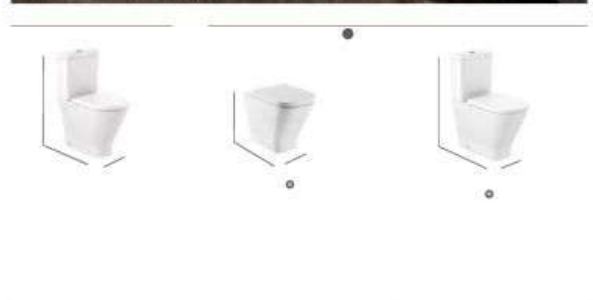

Hand icon (indicating touchless operation).

Water reuse icon (two water drops with arrows forming a cycle).

Water reuse icon (two water drops with arrows forming a cycle).

Soft close icon (toilet lid with a downward arrow).

Soft close icon (toilet lid with a downward arrow).