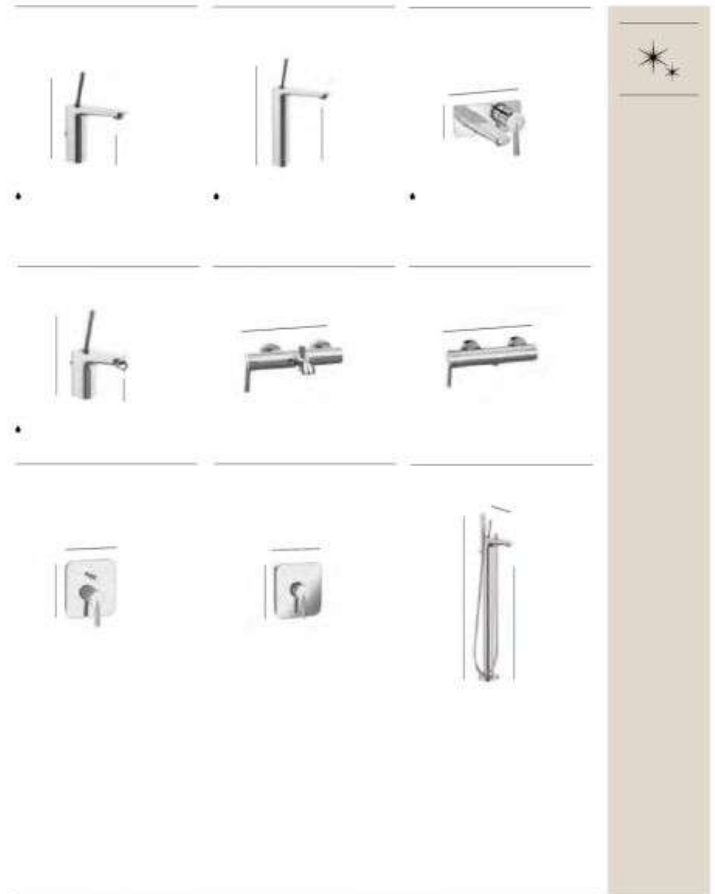

TAPS AND SHOWERS