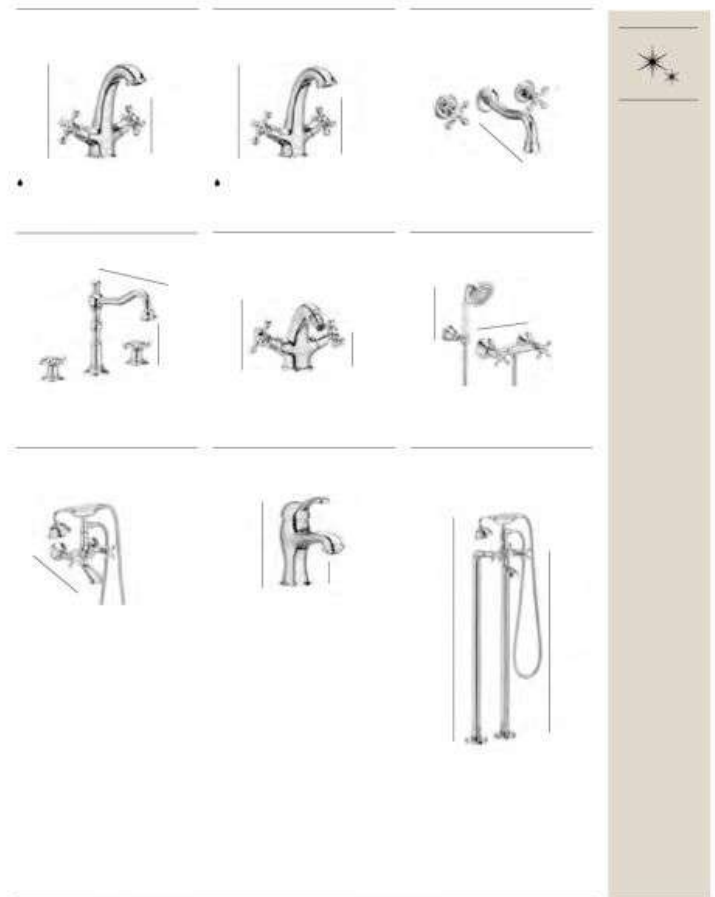

Twin-lever basin mixer with pop-up waste		Twin-lever basin mixer with press down waste		Twin-lever wall-mounted basin mixer	
178		178			Evershine
	142		142	278	
AS4348C00	£365.10	AS43B48C00 Smooth body Recommended waste: ZD60010005 Press down waste	£313.74 £27.21	AS44748C00 Recommended waste: ZD60010005 Press down waste	£449.47 £27.21
Twin-lever deck-mounted basin mixer		Twin-lever bidet mixer		Twin-lever wall-mounted shower mixer with 1.5m flexible shower hose, handset and bracket	
	180			230	150
	127	123	86		
AS44448C00 Recommended waste: ZD60010005 Press down waste	£622.10 £27.21	AS46A48C00 Recommended waste: ZD60010005 Press down waste	£382.91 £27.21	AS42D48C00 With 1.5m flexible shower hose, handset and bracket	£556.42
Twin-lever wall-mounted bath-shower mixer with 1.7m flexible shower hose, handset and bracket		Basin mixer		Floorstanding bath-shower mixer	
			160		
	117		71		
AS4D148C00 With 1.7m flexible shower hose, handset and bracket	£591.72	AS43B48C00 Smooth body* Recommended waste for Smooth body mixer: ZD60010005 Press down waste AS43D48C00 Pop-up waste mixer	£375.66 £27.21 £397.80	865	771
				AS4J748C00 With 1.7m flexible shower hose, handset and bracket	£1,250.51

Product Band