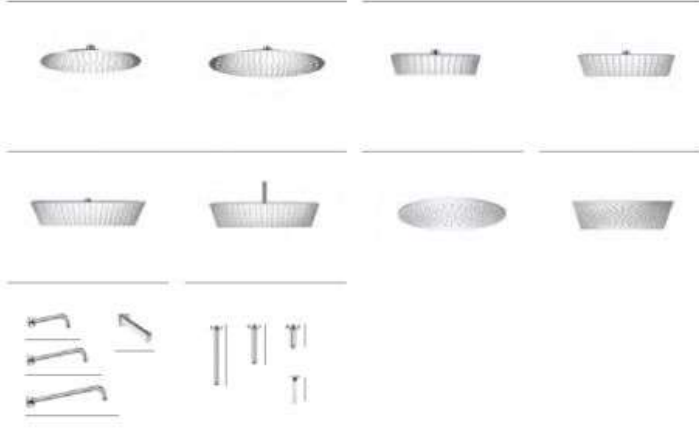

New Dimensions in mm.

Product Band

Rainsense

Everlux

Matt finish

CIRCULAR		RECTANGULAR	
ø200	ø250	200 x 200	360 x 240
ASB2160C00 ABS Chrome	£85.56	ASB2250C00 ABS Chrome	£91.98
ASB2960C00 Stainless steel	£298.88	ASB2250N80 Matt Black	£254.86
		ASB2250B00 Matt White	
ø300		300 x 300	
		Wall fixing kits for Rainsense	
		Ceiling fixing kits for Rainsense	
		300	400
		400	300
			200
			100
			130
ASB2950.0 Rose Gold/Brushed Titanium	£438.34	ASB4050.0 Rose Gold/Brushed Titanium	£539.50
		Black/Titanium Black	
Finishes		Substitute... in the reference with the code for the chosen brassware finish:	
Titanium Black CN	Brushed Titanium Black MM	Rose Gold RG	
300mm ASB0150C00 Chrome	£49.17	300mm ASB0650C00 Chrome	£65.56
400mm ASB0250C00 Chrome	£65.56	200mm ASB0950C00 Chrome	£49.17
ASB0250.0 Rose Gold/Brushed Titanium	£94.30	ASB0550.0 Rose Gold/Brushed Titanium	£67.45
ASB0250N80 Matt Black	£72.82	ASB0550N80 Matt Black	£56.13
ASB0250B00 Matt White	£72.82	ASB0550B00 Matt White	£56.13
ASB0950C00 Chrome Square	£81.97	100mm ASB0450C00 Chrome	£32.80
500mm ASB0350C00 Chrome	£81.98	ASB1050C00 Chrome Square	£30.14

Dimensions in mm.

Product Band

TAPS AND SHOWERS