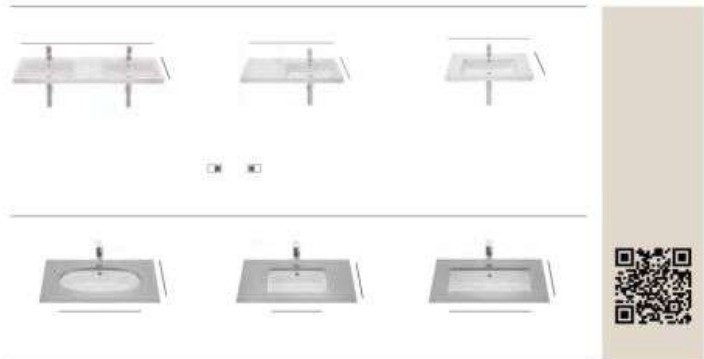

Wall-hung basins

1400	1000	1000 / 900 / 600 / 550

Under countertop basin

350	400	350
550	450	550
A3270YC000	550 x 350 OTH	E248.04
A3270YE000	450 x 400 OTH	E193.47
A3270YF000	550 x 350 OTH	E248.04

Dimensions are in mm.