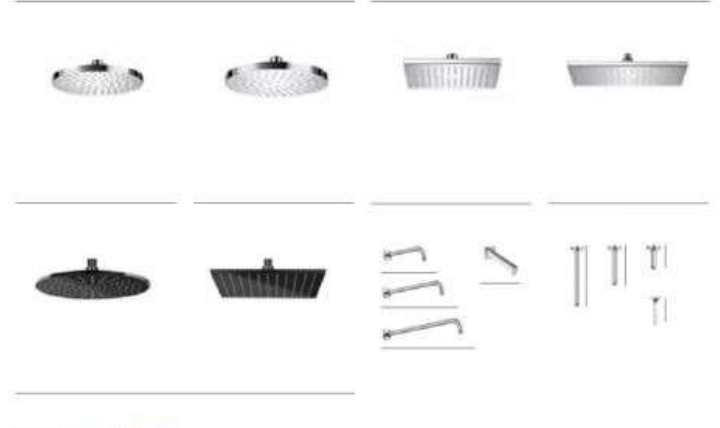

New Dimensions in mm.

Product Band

Rainsense

Everlux

Matt finish

CIRCULAR		RECTANGULAR	
ø200	ø250	200 x 200	360 x 240
ASB2160C00 ABS Chrome	£85.56	ASB2250C00 ABS Chrome	£91.98
ASB2960C00 Stainless steel	£298.88	ASB2250N80 Matt Black	£254.86
		ASB2250B00 Matt White	
ø300		300 x 300	
		Wall fixing kits for Rainsense	
		Ceiling fixing kits for Rainsense	
		300	400
		400	300
			200
			100
			130
ASB2950.0 Rose Gold/Brushed Titanium	£438.34	ASB4050.0 Rose Gold/Brushed Titanium	£539.50
		Black/Titanium Black	
Finishes		Substitute... in the reference with the code for the chosen brassware finish:	
Titanium Black CN	Brushed Titanium Black MM	Rose Gold RG	
300mm ASB0150C00 Chrome	£49.17	300mm ASB0650C00 Chrome	£65.56
400mm ASB0250C00 Chrome	£65.56	200mm ASB0950C00 Chrome	£49.17
ASB0250.0 Rose Gold/Brushed Titanium	£94.30	ASB0550.0 Rose Gold/Brushed Titanium	£67.45
ASB0250N80 Matt Black	£72.82	ASB0550N80 Matt Black	£56.13
ASB0250B00 Matt White	£72.82	ASB0550B00 Matt White	£56.13
ASB0950C00 Chrome Square	£81.97	100mm ASB0450C00 Chrome	£32.80
500mm ASB0350C00 Chrome	£81.98	ASB1050C00 Chrome Square	£30.14

Dimensions in mm.

Product Band

TAPS AND SHOWERS