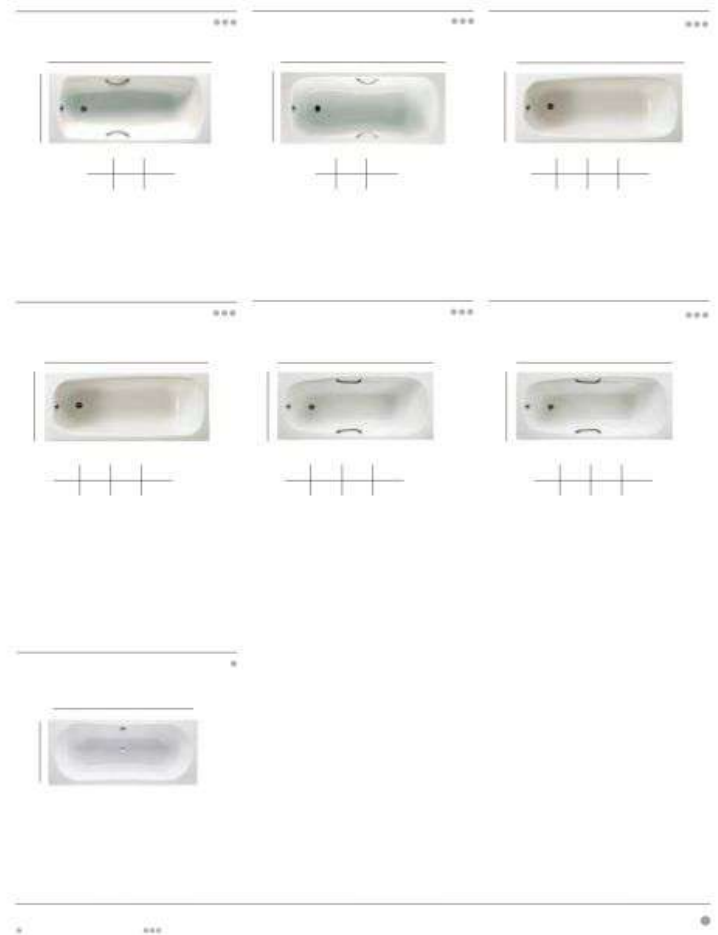

STEEL BATHS - SUPER HEAVY GAUGE

Duo Plus double-ended bath

Product Band