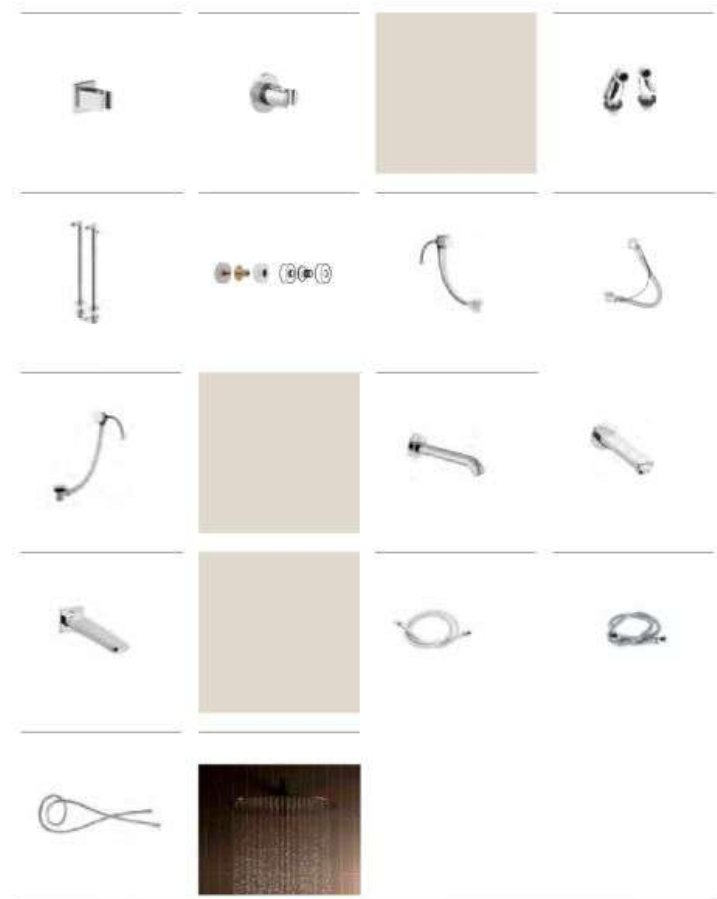

Square handset bracket	Round handset bracket	Bath and Shower Accessories		Pillars for wall-mounted bath-shower mixers allowing mixers to be deck-mounted
A5B250C00 £44.68	A5B135C00 £31.15	ZD50010009 £94.97		
Floorstanding columns	Easy Fix Kit - Allows wall-mounted mixers to be installed to pipework	Maxiflow bath filler and waste	Bath pop-up waste	
A525897500 Round £840.65 A525866800 Square £751.32	ZD50010022 £54.79	ZD50010008 £233.77	ZD50010001 £58.92	
Slim Maxiflow bath filler and waste	Bath Spouts	Nu wall-mounted bath spout	Naia wall-mounted bath spout	
ZD50010020 £162.24	A5A083FC00 £239.00	A525308900 Bath spout £289.31		
Insignia wall-mounted bath spout	Shower Hoses	1.5m smooth shower hose	Shower hoses	
A5A0703C00 Bath spout £349.80	ZD50010024 £37.93	ZD50010014 1.5m £26.73 ZD50010011 1.7m £31.45		
Satin flexible hose	For shower handsets and overhead showers see pages 230 - 235			
A5B216C00 1.75m £42.64				

Product Band