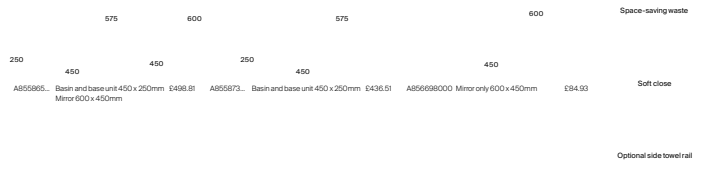

Mini

450mm basin and base unit with one door

Mirror

Dimensions are in mm.

145

Space-saving waste

Soft close

Optional side towel rail

Product Band