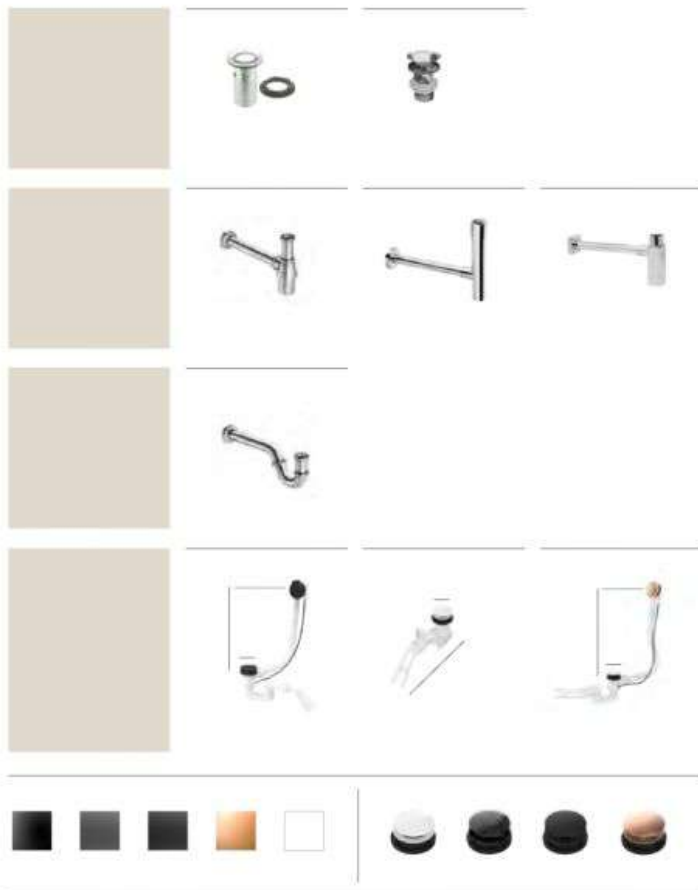

Wastes and Bottle traps

Basin and Bidet Wastes

Press down waste

Press down waste

Z050010005 Chrome

£27.21

Basin Bottle Traps

Bottle trap

Totem extended bottle traps

Square bottle trap

A506401814 Chrome

£73.97

ZD60010010 Chrome

£157.29

Bidet Bottle Trap

Curved trap

A506402210 Chrome

£71.48

Bath Wastes

Click waste for bath with integrated overflow

185-500

ø70

ø70

340

180-440

ø70

£114.24

£81.60

£91.20

Colour finishes for basin and bidet traps

Colour finishes for bath wastes

Titanium Black   Brushed Titanium Black   Mat Black   Rose Gold   Mat White   Gloss White   Titanium Black   Mat Black   Rose Gold