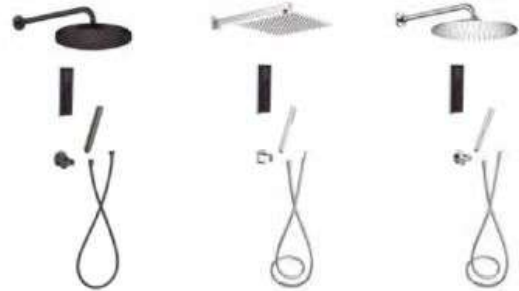

Smart Shower

Intuitive use

Self-cleaning

Ultrafine design

Smart Shower Digital Shower

Smart Shower components in the box:

269

More information:

128

214

Product Band

215

TAPS AND SHOWERS