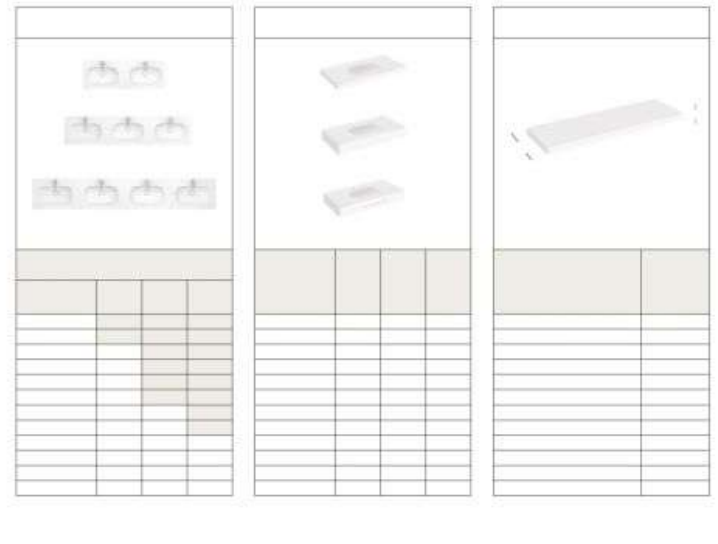

Table 2

Additional bowls				
2 bowl arrangement	3 bowl arrangement	4 bowl arrangement	Additional cost for bowl arrangement	
			2 bowls	3 bowls
Min and max countertop length				
580-799mm				
900-999mm				
1000-1099mm £444.12				
1100-1199mm £444.12				
1200-1399mm £444.12				
1400-1599mm £444.12				
1600-1799mm £444.12 £888.25				
1800-1999mm £444.12 £888.25				
2000-2199mm £444.12 £888.25 £1,332.37				
2200-2399mm £444.12 £888.25 £1,332.37				
2400-2599mm £444.12 £888.25 £1,332.37				
2600-2800mm £444.12 £888.25 £1,332.37				

Table 3

Washbasin skirts				Shelves	RRP (inc VAT)
50mm skirt	125mm skirt	125mm with towel slot			
		50mm	125mm without towel slot	125mm with towel slot	Minimum and maximum countertop length
580-799mm					£991.81
900-999mm					£909.67
1000-1099mm					£966.82
1100-1199mm					£1,099.39
1200-1399mm					£1,214.50
1400-1599mm					£1,371.66
1600-1799mm					£1,525.41
1800-1999mm					£1,687.27
2000-2199mm					£1,849.15
2200-2399mm					£2,012.76
2400-2599mm					£2,174.63
2600-2800mm					£2,338.26

Product Bed

SOLID SURFACE - BASINS AND SHELVES