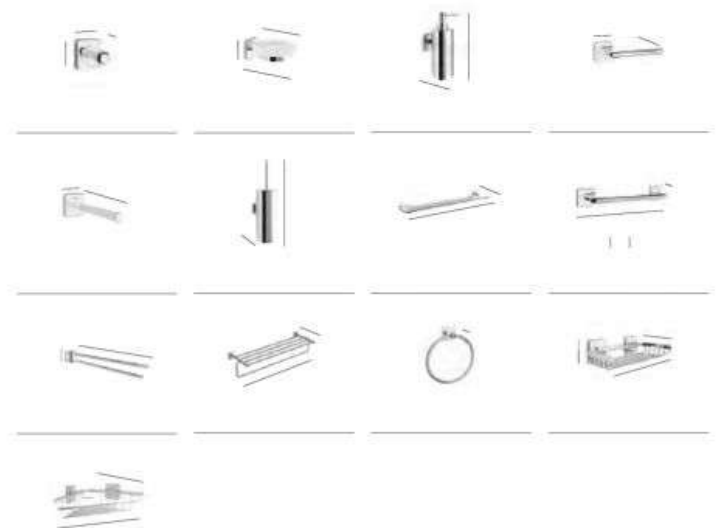

Victoria

Dual installation

Product Name	Product Code	Dimensions (mm)
Robe hook	AB16650001	50 x 55
Wall-mounted soap dish	E2713	50 x 110
Wall-mounted soap dispenser	AB16667001	183.7
Toilet roll holder without cover	AB16663001	50 x 65
Wall-mounted toilet brush and holder	AB16666001	130 x 345.5
Glass shelf	E202.74	104.4 x 600
Towel rail	AB16661001	64
Swivel towel rail	AB16655001	52 x 371.2
Towel rack	E104.72	198
Towel ring	AB16659001	200
Container	AB16688001	65 x 300
Corner container	E104.72	210 x 260

Dimensions in mm. Product Band