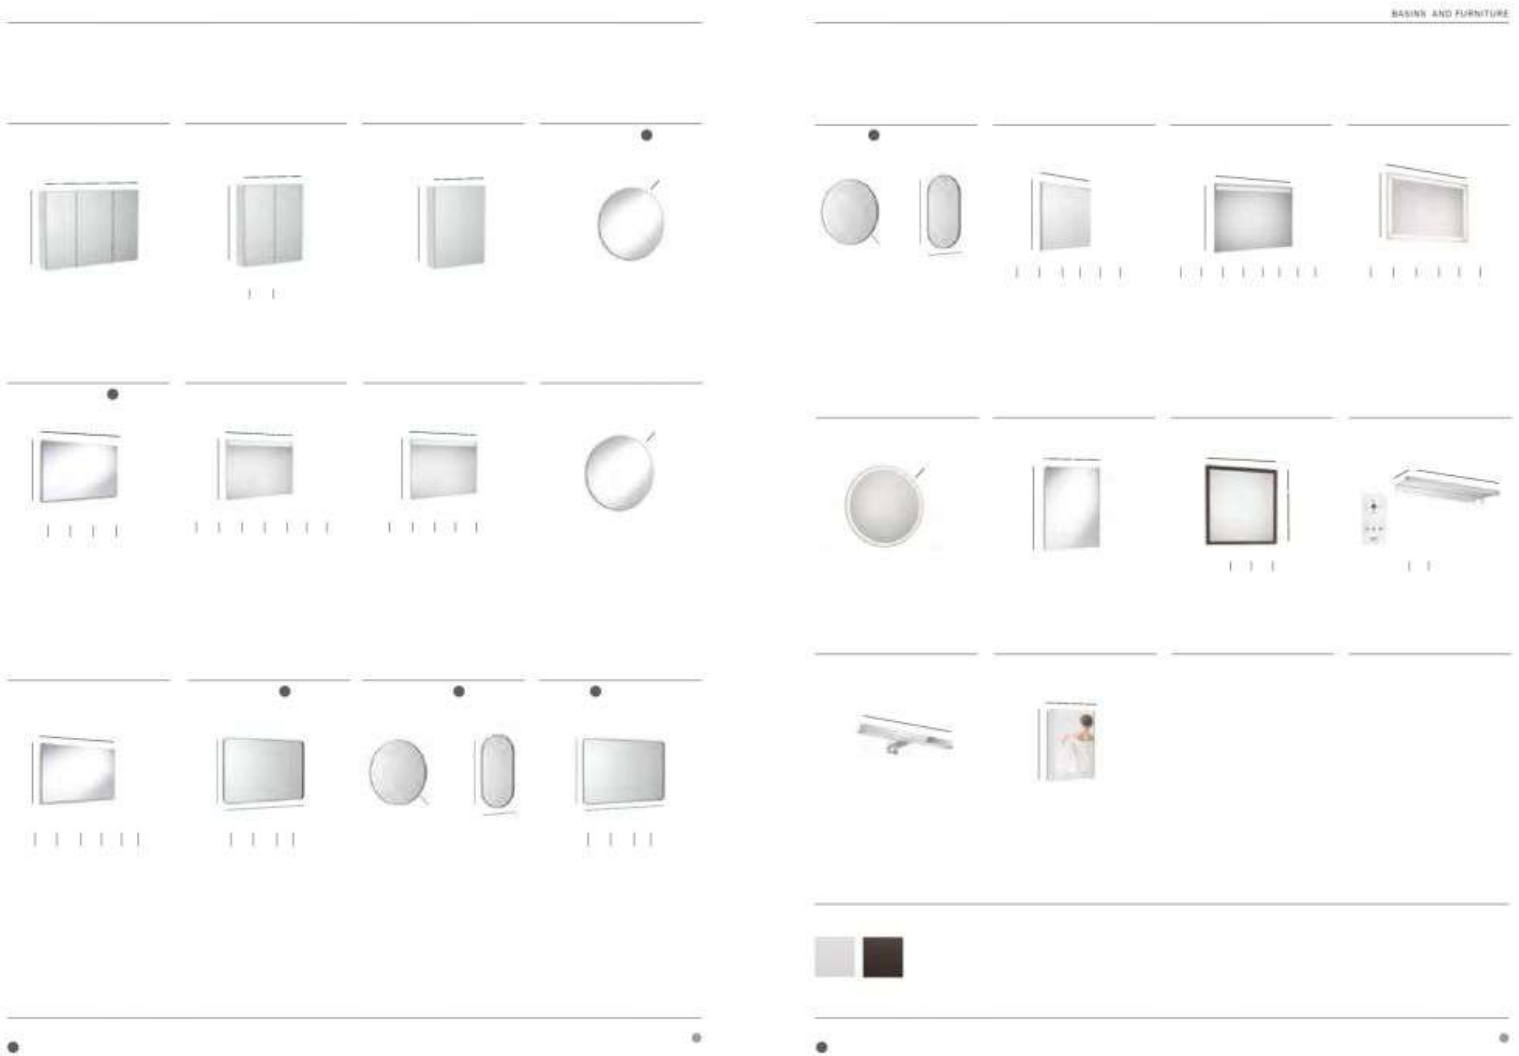

Dimensions are in mm. New Product. Product Band. 156 157

BASINS AND FURNITURE