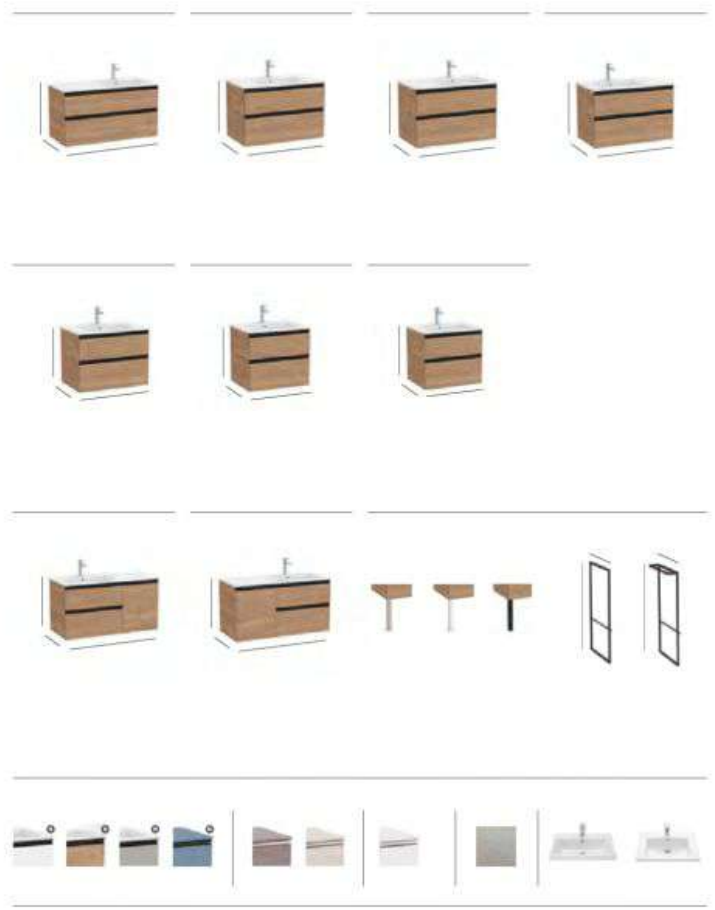

1200mm double basin and base unit with four soft-close drawers*				1000mm basin and base unit with two soft-close drawers*				1000mm LH basin and base unit with two soft-close drawers*						
540				540				540						
460				460				460						
1000				1000				1000						
A857397_	Base unit 600 x 460mm (2 required)	£483.14	A857724_	Base unit	£596.79	A857402_	Base unit	£596.79	A857397_	Base unit	£359.07	A857397_	Base unit	£359.07
A857397548	Base unit - Matt Blue	£676.40	A857724548	Base unit - Matt Blue	£638.32	A857402548	Base unit - Matt Blue	£638.32	A857397548	Base unit - Matt Blue	£754.50	A857397548	Base unit - Matt Blue	£754.50
A3279A0000	Slim double basin	£359.66	A3279A0000	Slim LH basin	£373.08	A3279A0000	Slim LH basin	£373.08	A3279A0000	Slim LH basin	£373.08	A3279A0000	Slim LH basin	£373.08

Dimensions are in mm. *Required: ZWHB100001 UK space saving waste £40.06

120