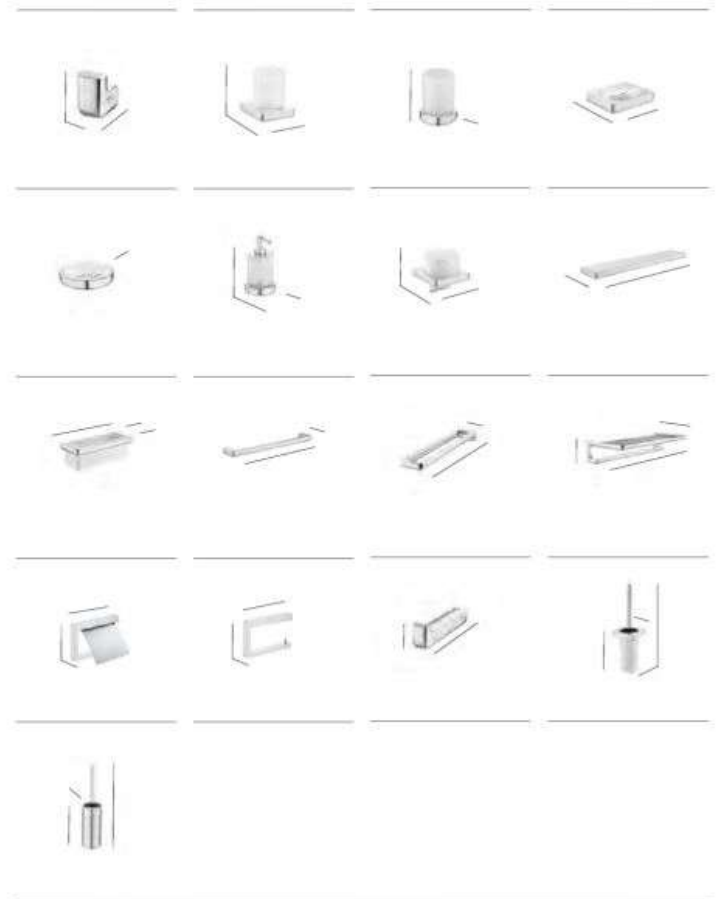

Mat White C10	Mat Green C70	Mat Grey C80
------------------	------------------	-----------------

Dimensions in mm.

Product Band

161

ACCESSORIES

Tempo - Chrome

Robe hook	Wall-mounted tumbler holder	Countertop tumbler holder	Wall-mounted soap dish
40	112	112	Ø 87 110 120
36 25	90 105		
A17020001 €148.25	A17020001	€165.07 A17022001	€149.85 A17023001 €162.37
Countertop soap dish	Countertop soap dispenser	Wall-mounted soap dispenser	Glass shelf
	Ø 110 165	113	110 300/600
	92	Ø 87 110 120	
A17024001 €143.48	A17026001	€190.49 A17037001	€196.62 A17027001 600mm 300mm €190.49 A17040001 €154.93
Container	Towel rail	Double Towel Rail	Towel rack
300	110	70	80 273
	300/450/600		119 600
A17028001 €234.00	A17036001 300mm A17036001 450mm A17036001 600mm	€132.05 A17033001 €148.98 €165.07	€253.96 A17032001 €349.20
Toilet roll holder with cover	Toilet roll holder without cover	Spare toilet roll holder without cover	Wall-mounted toilet brush and holder
150	150		110 408
116	95	32.5 139	200 120
24	22		
A17033001 €162.52	A17034001	€120.64 A17035001	€113.03 A17036001 €263.96
Floorstanding toilet brush and holder			
Ø 96 413			
200			
A17038001 €215.85			
Dimensions in mm.			Product Band