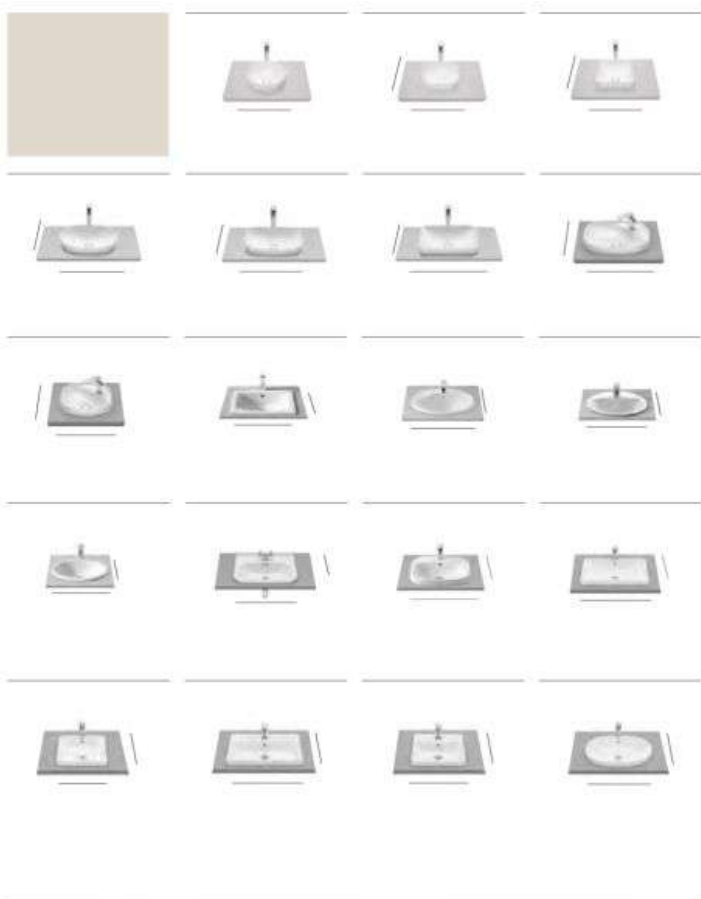

390		550		400			
A327093000 e390 OTH	E246.72	A327096000 550 x 400, 1TH	E378.11	A327094000 e400 TH	E246.75		
Under countertop basins		Diverta		Neo Selene		Grand Berna	
370		380		510		395	
550		500		620		390	
A32714000 500 x 380mm OTH	E377.77	A322307000 510 x 395mm OTH	E248.04	A327899000 620 x 390mm OTH	E329.09		
Please note: This basin can also be installed as in countertop							
Berna		The Gap Square		The Gap Square		The Gap Round	
420		360		400		350	
560		550		450		550	
A32787000 560 x 420mm OTH	E248.04	A32709F000 550 x 350 OTH	E248.04	A32709E000 450 x 400 OTH	E93.47	A32709C000 550 x 350 OTH	E248.04
Semi-recessed basins		Inspira / FINECERAMIC® basin		Meridian-N		Diverta	
420		550		420		500	
550		550		550		550	
A327832000 550 x 420mm 1TH	E684.13	A327245000 550 x 420mm 1TH	E474.01	A32715000 500 x 450mm 1TH	E399.13		
A32753S0 550 x 420mm 1TH	E889.38						
The Gap		The Gap		Debba		Laura	
420		560		520		510	
550		400		400		400	
A32709G000 550 x 420mm 1TH	E283.12	A32749S000 560 x 400mm 1TH	E283.12	A32799S000 500 x 400mm 1TH	E340.46	A327960000 510 x 400mm 1TH	E307.88
		A32749N000 560 x 400mm OTH	E283.12	Please note: The Debba basin can be countersunk for 3TH		A327965000 510 x 400mm OTH	E307.88
Substitute ... in the reference with the code for the chosen basin finish:		Beyond and Inspira colour options		FINECERAMIC®		Please note: The Laura 50mm 2TH basin includes a chain stay hole	
White 00		Matt White 62		Onyx 64		Product Band *Product Band	
Dimensions are in mm.						*Beyond and Inspira basins	

Dimensions are in mm.