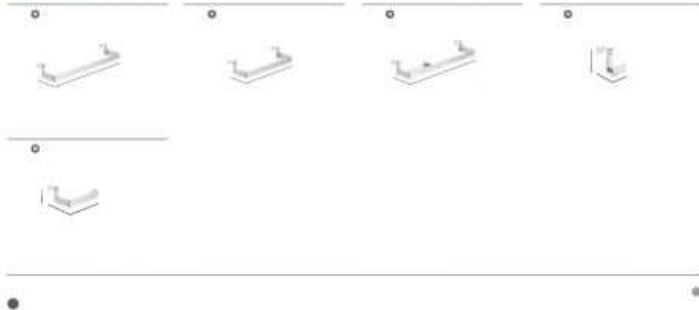

Extra Furniture Accessories

Extra Towel rail for base unit		Extra Towel rail for compact base unit		Extra Towel rail for base unit with shelf		Extra Hook for base unit	
106	390	106	275	106	390	50	59 40
AB1922C00 Chrome	£44.77	AB1921C00 Chrome	£44.04	AB1923C00 Chrome	£48.89	AB1920C00 Chrome	£36.37
AB1922N80 Matt Black	£62.08	AB1921N80 Matt Black	£51.60	AB1923N80 Matt Black	£68.44	AB1920N80 Matt Black	£44.04

Extra Toilet roll holder for base unit	
100	106 140
AB1924C00 Chrome	£38.32
AB1924N80 Matt Black	£53.64

Dimensions in mm. Product Band