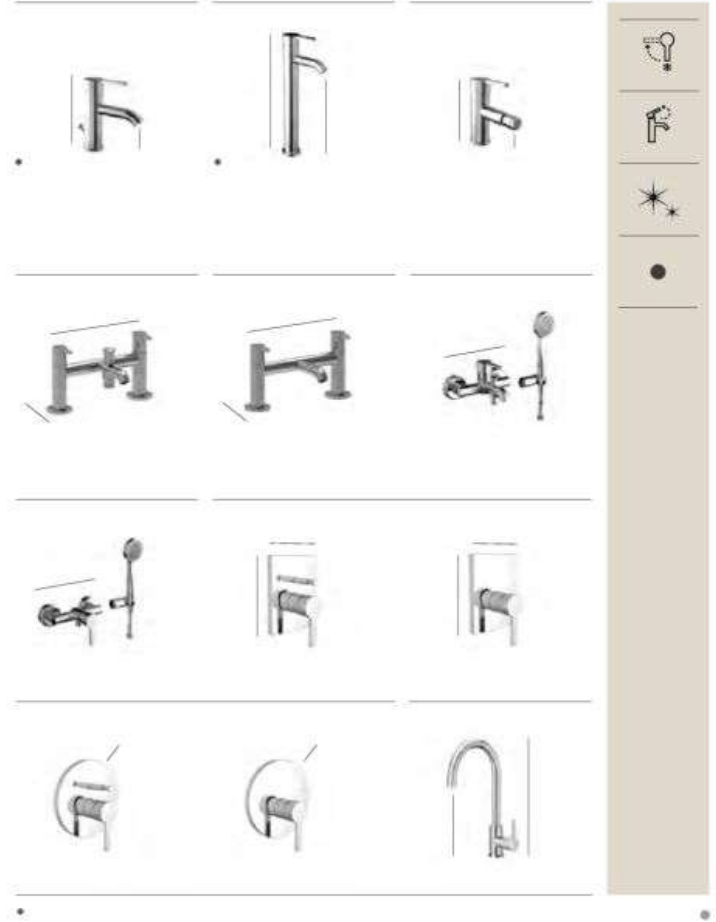

Basin mixers	Extended height basin mixers	Bidet mixer	
168	368	148	Cold start
	286	79	One million cycles
Chrome ASA28ACR Smooth body* Recommended waste: Z20000005 Press-down waste Z20000005 Press-down waste ASA30BACR Mixer with pop-up waste Matt Black ASA28ANR Smooth body* Recommended waste: Z20148013 Click-clack waste E65.84 Deck-mounted bath-shower mixer with handset, hose and bracket 200	Chrome ASA78ACR Smooth body* Recommended waste: Z20000005 Press-down waste E27.21 Matt Black ASA78ANR Smooth body* Recommended waste: Z20148013 Click-clack waste E65.84 Deck-mounted bath filler 200	ASA29ACR Smooth body* Recommended waste: Z20000005 Press-down waste E27.21 Wall-mounted bath-shower mixer with handset, hose and bracket 220	E155.83 E27.21 Evershine Matt finish
125	125		
Chrome ASA18BACR Matt Black ASA18ANR E346.25 E440.70 Wall-mounted shower mixer with handset, hose and bracket 220	Chrome ASA18BACR Matt Black ASA18ANR E344.78 E409.21 SQUARE Built-in mixer with 2 outlets 120	ASA08BACR E212.47 E409.21 Built-in mixer with 1 outlet 120	
ASA24BACR	E181.00	ASA02BACR	E236.09
ASA08BACR	E236.09	ASA28BACR	E181.00
ASA08BACR	E236.09	ASA48BACR Swivel spout	E283.31
			394
			257
			994

Product Band

TAPS AND SHOWERS