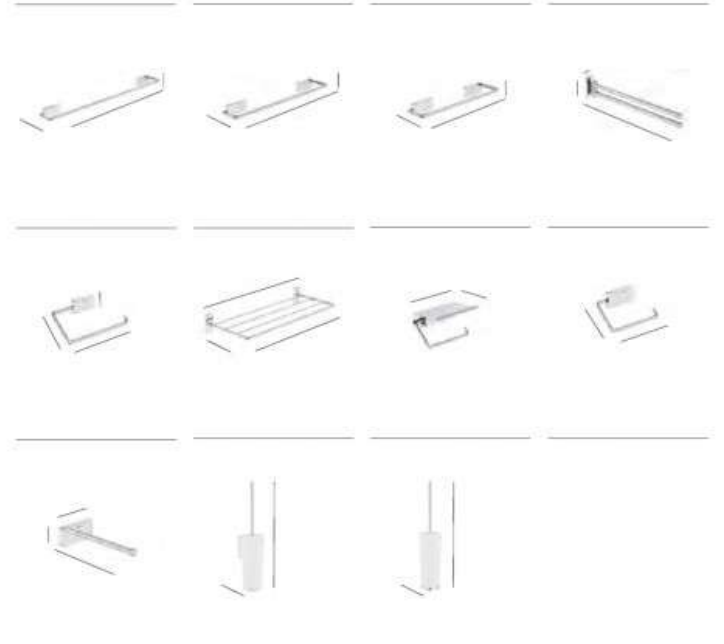

ACCESSORIES