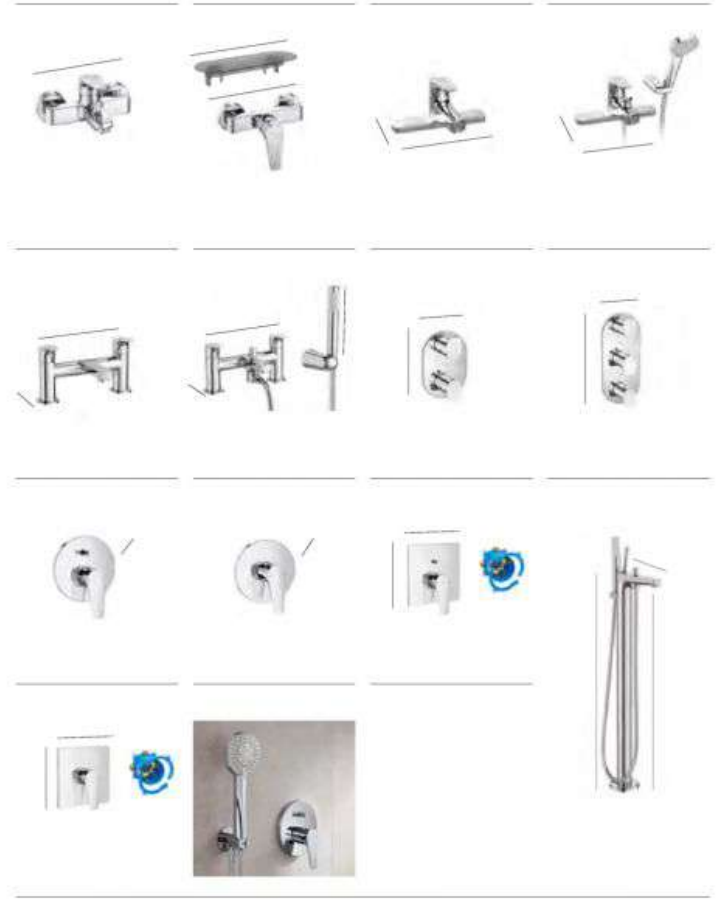

Basin mixer   **Smooth body medium height basin mixer**   **Smooth body medium plus height basin mixer**

155	184	218	154	Cold start
90	120			
AS43290C00 Smooth body* AS43090C00 Mixer with pop-up waste Recommended waste for smooth body mixer: Z050010005 Press down waste	£236.82 £276.94 £27.21	AS4390C00 Smooth body* Recommended waste: Z050010005 Press down waste	£296.04 £27.21	AS43090C00 Smooth body* Recommended waste: Z050010005 Press down waste
AS43790C00 Smooth body extended basin mixer	284	220	180	Evershine
		80	140	
			80	
AS43790C00	£362.92	AS4390C00 Basin mixer AS435290C00 RocaBox for wall-mounted basin mixer (required)	£486.22 £163.14	AS46790C00 Smooth body mixer* AS46090C00 Mixer with pop-up waste Recommended waste for smooth body mixer: Z050010005 Press down waste
			£27.21	£244.47 £305.60 £27.21

5 l/min. Cold Start. Dimensions in mm.
*Please note: Smooth body basin mixers do not come with a waste. The recommended waste is the Press down waste Ref. Z050010005.

200   Product Band