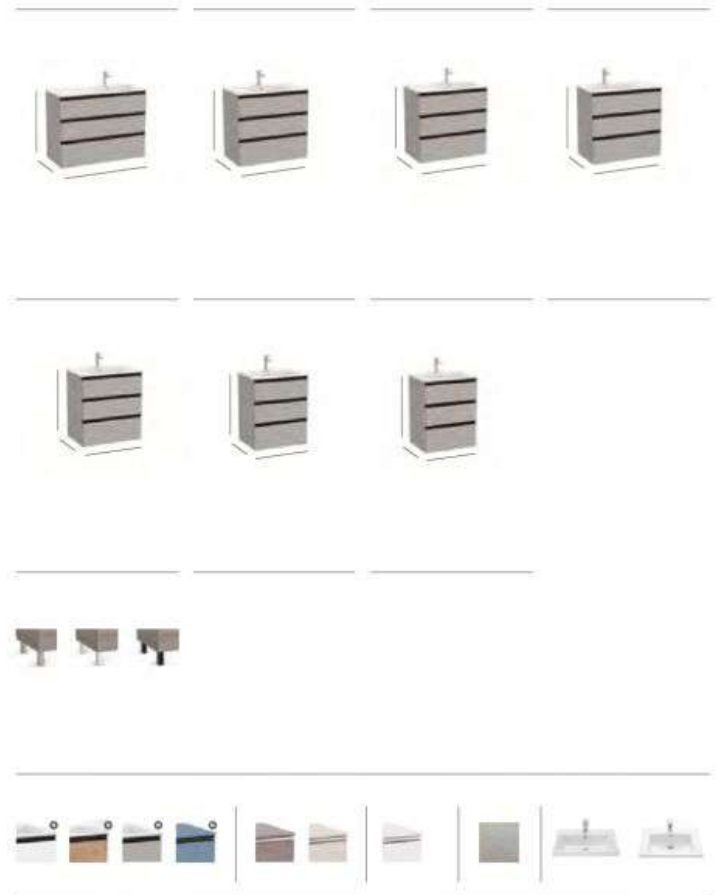

1200mm double basin and base unit with six soft-close drawers*				1000mm basin and base unit with three soft-close drawers*				1000mm LH basin and base unit with three soft-close drawers*			
760				760				760			
460		1200		460		1000		460		1000	
A857404...	Base unit	E932.20	A857725...	Base unit	E78.84	A857405...	Base unit	E78.84	A857405...	Base unit	E78.84
A857404548	Base unit - Matt Blue	E932.20	A857725548	Base unit - Matt Blue	E1006.37	A85740548	Base unit - Matt Blue	E1006.37	A85740548	Base unit - Matt Blue	E1006.37
A3279A0000	Slim double basin	£359.66	A3279A0000	Slim basin	£373.08	A3279A3000	Slim LH basin	£373.08	A3279A3000	Slim LH basin	£373.08
A3279A0000	1000 x 460mm	E359.66	A3279A0000	1000 x 460mm TTH	E447.95	A3279A3000	1000 x 460mm TTH	E447.95	A3279A3000	1000 x 460mm TTH	E447.95

Nickel	Aluminium	Matt Black				
A818827230	Aluminium (4 legs)	£98.84				
A818827458	Nickel (4 legs)	£98.84				
A818827485	Matt Black (4 legs)	£98.84				
Substitute... in the reference with the code for the chosen furniture finish:						
Matt Black Handles			Nickel Handles		Aluminium Handles	
Drawer interior			Standard basin		Slim basin	
Matt White 509	Walnut 517	Matt Grey 547	Matt Blue 548	Textured City Oak 452	Nordic Ash 434	Gloss White 806
						Textured linen 321