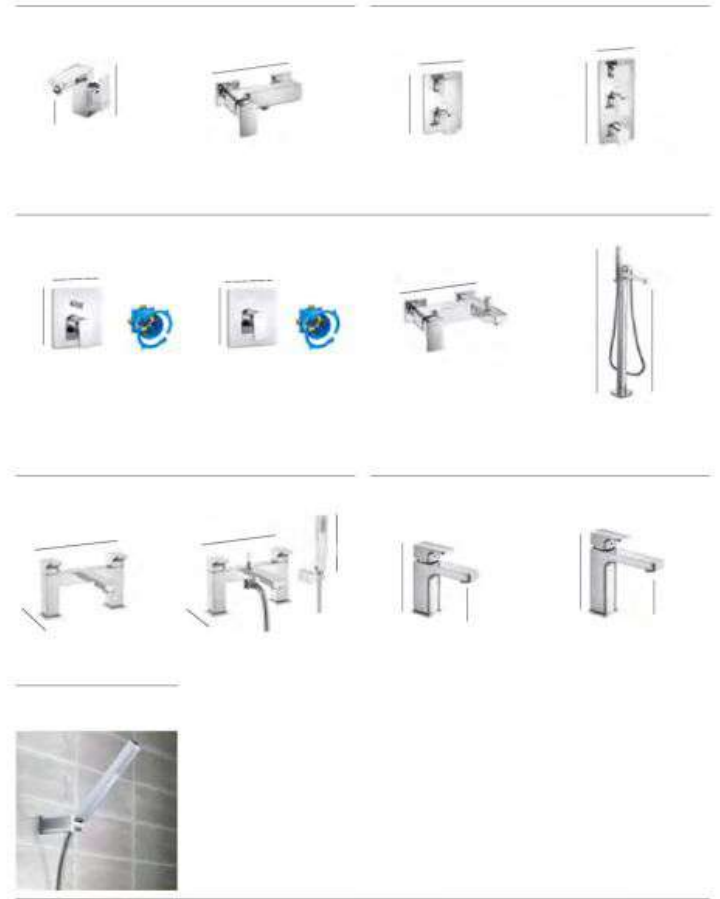

187

Bidet mixer	Wall-mounted shower mixer excluding kit	Built-in thermostatic mixer	Built-in thermostatic mixer
	210	140	140
112			
91		200	310
ASA6301C00 Lateral handle and pop-up waste mixer	£664.16	ASA2D01C00	£458.74
		ASA401C00 2 outlets	£938.97
		ASA201C00 3 outlets	£702.83
Built-in mixer	Built-in mixer	Wall-mounted bath-shower mixer excluding kit	Floorstanding bath-shower mixer with bath filler and shower handset
160	160	210	
180	180		789
	RocaBox	RocaBox	709
ASA4801C00 2 outlets AS25869403 RocaBox shower valve housing unit (Required)	£549.67 £151.57	ASA2801C00 1 outlet AS25869403 RocaBox shower valve housing unit (Required)	£469.54 £151.67
		ASA4001C00	£619.05
		ASA2701C00	£1623.47
Deck-mounted bath filler	Deck-mounted bath-shower mixer with shower handset, hose and bracket	L90C Compact basin mixer	Compact medium height basin mixer
226	226	201	
		142	172
			90
176	176		118
ASA1C01C00	£624.82	ASA1801C00	£659.35
		ASA3201C0R Smooth body ASA3A01C0R Pop-up waste mixer	£446.17 £468.55
		ASA3C01C0R Smooth body	£625.38
See pages 226 - 227 and 230 - 235 for compatible bath and showering accessories			
Dimensions are in mm.			
See pages 226 - 227 for compatible showering accessories			
*Please note: Smooth body basin mixers do not come with a waste. The recommended waste is the Standard press down waste Ref. ZD50010005			
			Product Band

187

TAPS AND SHOWERS