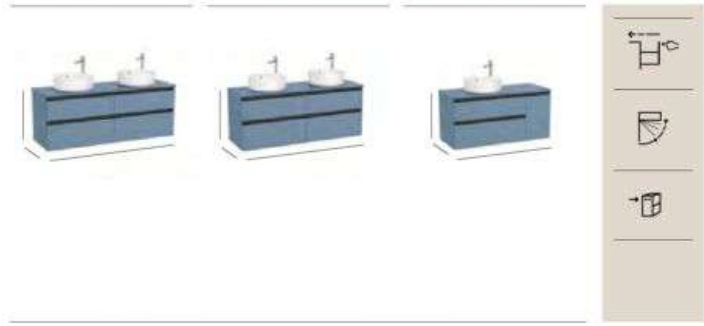

Dimensions are in mm.