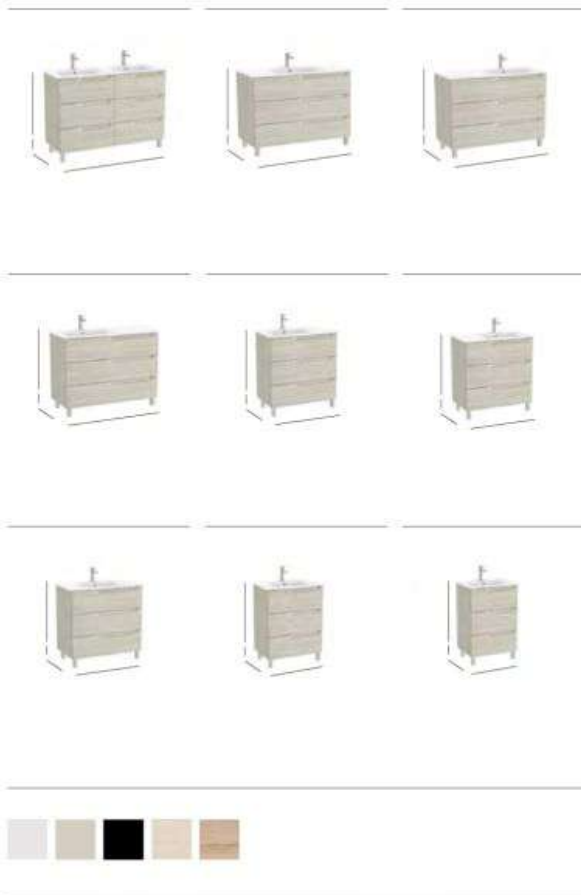

T10

Aleyda Compact

565	565	565	565	565
380	380	380	380	380
800	700	700	600	600
A85770L... Base unit 800 x 380mm	A85770L... Base unit 700 x 380mm	E581.36	A85770L... Base unit 600 x 380mm	E555.70
A3279A4000 Basin-1TH	A3279A8000 Basin-1TH	E265.34	A3279A0000 Basin-1TH	E243.12
Required: ZWHB100001 UK space saving waste	Required: ZWHB100001 UK space saving waste	Required: ZWHB100001 UK space saving waste	Required: ZWHB100001 UK space saving waste	Required: ZWHB100001 UK space saving waste
E40.06	E40.06	E40.06	E40.06	E40.06

565	740	740	740	740
380	380	380	380	380
500	800	800	600	600
A85770L... Base unit 500 x 380mm	A85776L... Base unit with legs 800 x 380mm	E526.43	A85779L... Base unit with legs 600 x 380mm	E769.44
A3279A4000 Basin-1TH	A3279A4000 Basin-1TH	E228.84	A3279A0000 Basin-1TH	E243.12
Required: ZWHB100001 UK space saving waste	Required: ZWHB100001 UK space saving waste	Required: ZWHB100001 UK space saving waste	Required: ZWHB100001 UK space saving waste	Required: ZWHB100001 UK space saving waste
E40.06	E40.06	E40.06	E40.06	E40.06

Column unit

Top unit

1500	750	150	350	
250	350	150	350	
A85770L... With 2 soft-close reversible doors and 4 internal wooden shelves	A85770L... With 2 soft-close reversible doors and 4 internal wooden shelves	E445.36	A85770L... With 1 soft-close reversible door and 2 internal wooden shelves	E396.32

Dimensions are in mm.

Product Band

T11

BASINS AND FURNITURE