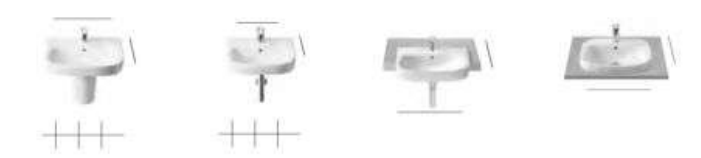

Wall-hung basins**		Wall-hung cloakroom basins		Semi-recessed basin		In countertop basin	
A	B	A	B	A	B	A	B
600	480	450	370	400	420	400	410
550	440	400	320	350	370	500	500
600	480	450	370	400	420	400	410
550	440	400	320	350	370	500	500

A3259400U	600 x 480mm, TH	£165.99	A3259700U	450 x 370mm, TH	£144.26	A32799500U	520 x 400mm, TH	£340.46	A32799M000	500 x 410mm, TH	£333.32
A3259400N	600 x 480mm, OTH	£165.99	A3259700I	450 x 370mm, TH	£144.26						
A3259500U	550 x 440mm, TH	£150.89	A3259900U	Full pedestal	£98.87						
A3259500I	550 x 440mm, OTH	£150.89	A33799200U	Semi-pedestal	£177.69						
A3259600U	500 x 420mm, TH	£150.89	A32599800U	400 x 320mm, TH	£144.26						
A3259600I	500 x 420mm, OTH	£150.89	A32599900U	350 x 300mm, TH	£132.19						
A3259900U	Full pedestal	£98.87									
A33799200U	Semi-pedestal	£144.26									

Product Band

SQUARE		Back-to-wall close-coupled WC		Back-to-wall rimless close-coupled WC				
Close-coupled WC		Back-to-wall WC*		Rimless wall-hung WC*				
760	655	355	760	655	355			
A34299700U	WC pan	£172.90	A34299800U	WC pan	£191.53	A34299L000	WC pan	£232.01
A3499200F	Cistern	£174.41	A3499200F	Cistern	£174.41	A3499200F	Cistern	£174.41
Z80196200U	Soft-close seat	£108.72	Z80196200U	Soft-close seat	£108.72	Z80196200U	Soft-close seat	£108.72
Z801960004	Standard seat	£97.23	Z801960004	Standard seat	£97.23	Z801960004	Standard seat	£97.23
Back-to-wall WC*		Rimless wall-hung WC*		Wall-hung WC*				
400	520	360	400	540	355	400	540	355
A34799600U	WC pan	£380.08	A34699L000	WC pan	£325.90	A34699700U	WC pan	£325.90
Z80196200U	Soft-close seat	£108.72	Z80196200U	Soft-close seat	£108.72	Z80196200U	Soft-close seat	£108.72
Z801960004	Standard seat	£97.23	Z801960004	Standard seat	£97.23	Z801960004	Standard seat	£97.23
Floorstanding bidet		Back-to-wall bidet		Wall-hung bidet*				
400	540	355	400	540	355	400	540	355
A355994000	Bidet, TH	£292.39	A355997000	Bidet, TH	£312.41	A355996000	Bidet, TH	£392.53
A806922008	Soft-close cover	£138.58	A806922008	Soft-close cover	£138.58	A806922008	Soft-close cover	£138.58
ROUND		Rimless wall-hung WC*						
760	655	355	760	655	355			
A34299P000	WC pan	£182.00	A34299800U	WC pan	£325.90			
A3499200F	Cistern	£174.41	A801822008	Soft-close seat	£98.83			
A801822008	Soft-close seat	£98.83	A801820008	Standard seat	£97.23			
A801820008	Standard seat	£97.23						

Product Band