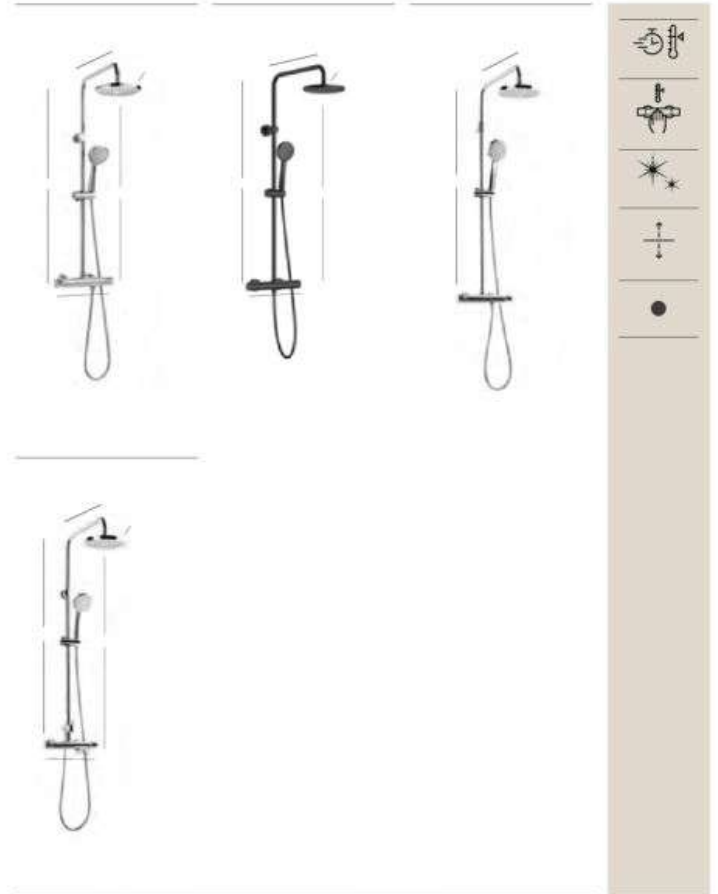

Dimensions in mm.

217

Chrome AS42F8C00 £396.96
Optional: ZD5000022 Easy Fix Kit £54.79

AS42F8C00 £408.64
Optional: ZD5000022 Easy Fix Kit £54.79

TAPS AND SHOWERS

Victoria-T

Wall-mounted thermostatic shower column	577	4200	Wall-mounted thermostatic shower column	577	4200	Wall-mounted thermostatic height adjustable shower column	562		Quick reaction
									Safe Touch
	1095	965		1095	965		800-1200		Evershine
									Adjustable Height
									Matt finish
ASA3F8C00 Chrome Optional fixings: ZD60010022 Easy fix kit			E840.07 ASA3F8N80 Matt Black			E1008.09 ASA3F8C00 Chrome Optional fixings: ZD60010022 Easy fix kit		E1289.71	
			£54.79			£54.79		£54.79	
Wall-mounted thermostatic bath-shower column with retractable bath spout									
	577	4200							
	1510	1370							
ASA2H8C00 Chrome Optional fixings: ZD60010022 Easy fix kit			E1308.25						
			£54.79						
Dimensions in mm.									
									Product Band