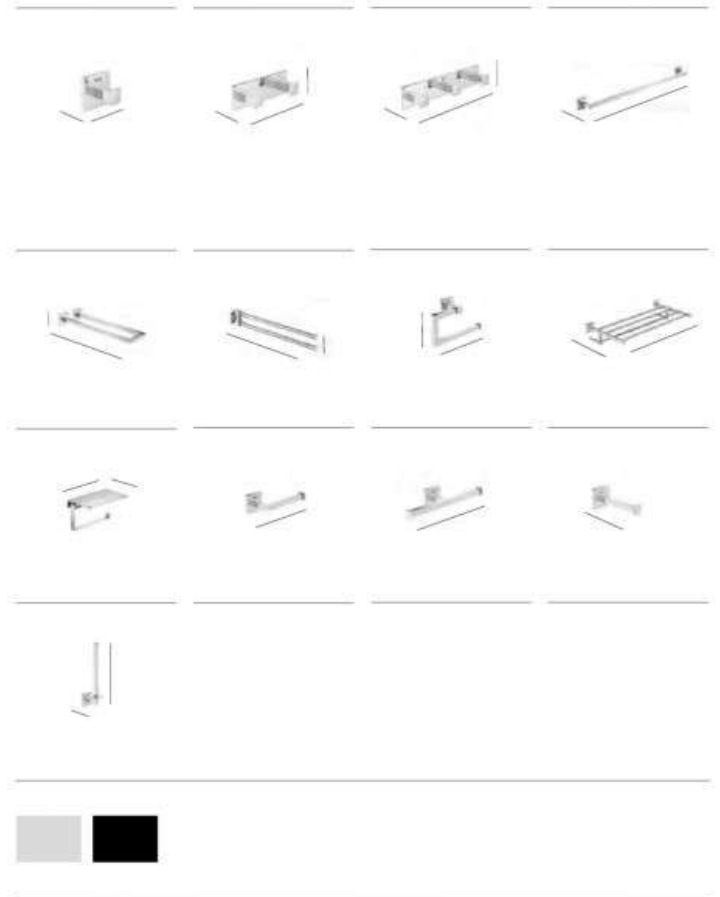

ACCESSORIES