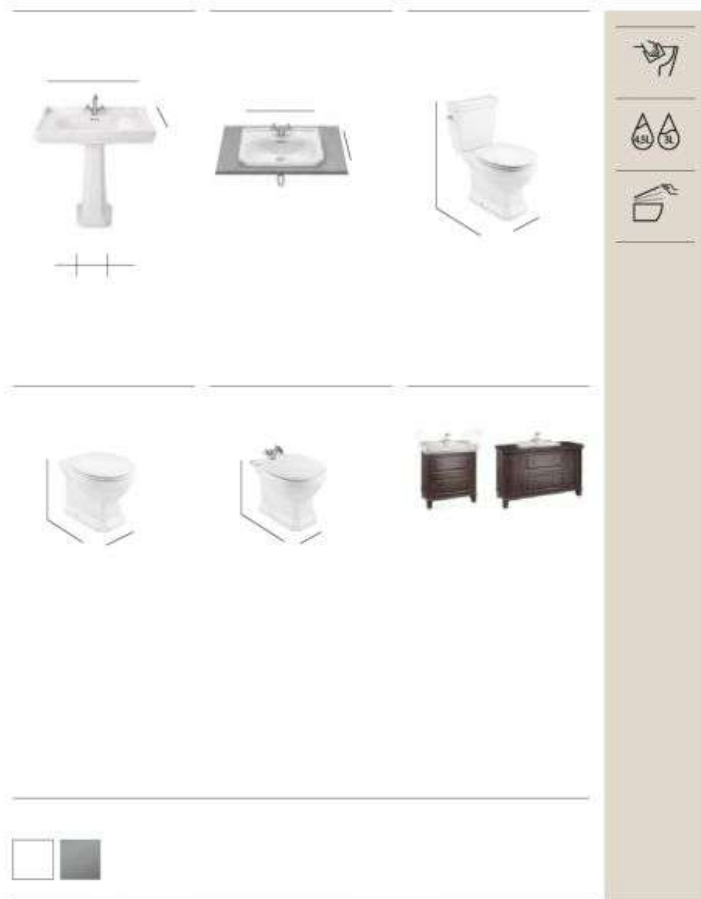

BATHROOM COLLECTIONS