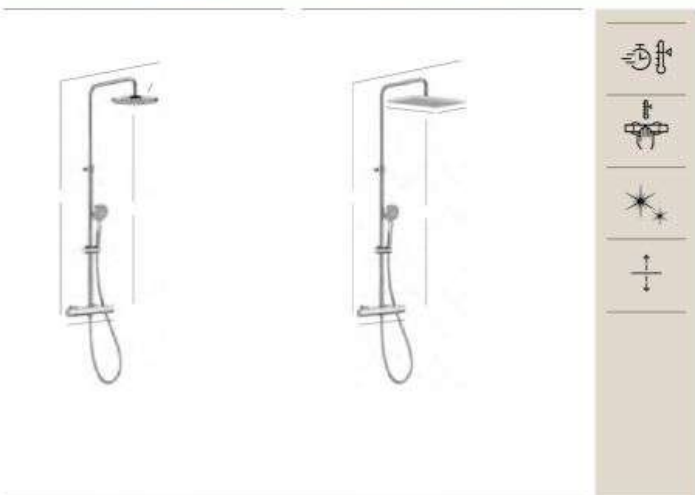

Even-T

Loft

Danube-T

£1318.09
£54.79

Dimensions in mm.

Product Band

224

AS49A3C000

£1933.91

ZD50010040

£424.14

Dimensions in mm.

Product Band

225

TAPS AND SHOWERS