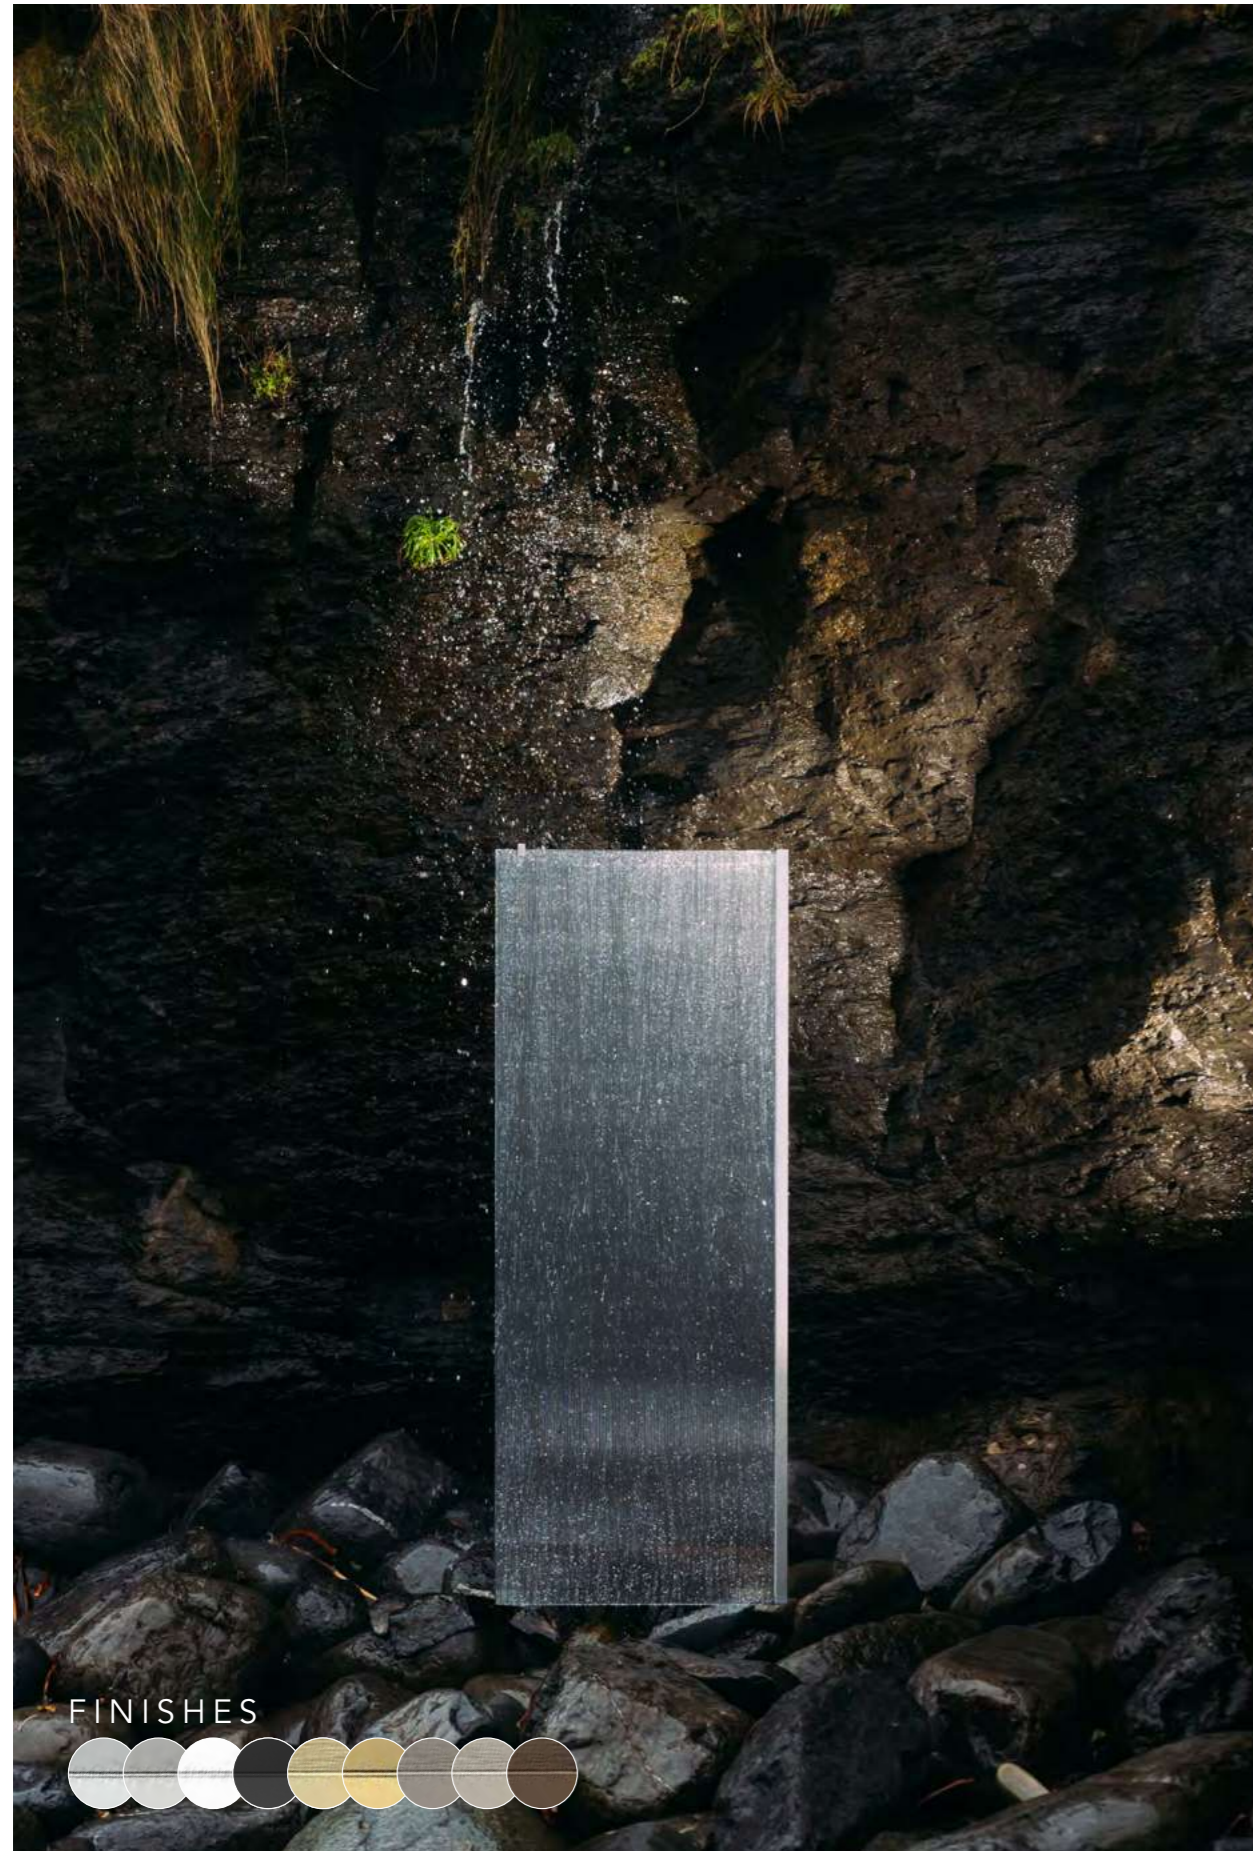

**AYO MODULAR WETROOM PANEL**  
with Floor to Ceiling Stabilising Bar – *Matte Black*

**AYO MODULAR WETROOM PANEL**  
with Hinged Rotating Panel in Fluted Glass – *Brushed Brass*

FINISHES

**AYO LINEAR FRAMED WETROOM**  
with Hinged Rotating Panel – *Matte Black*