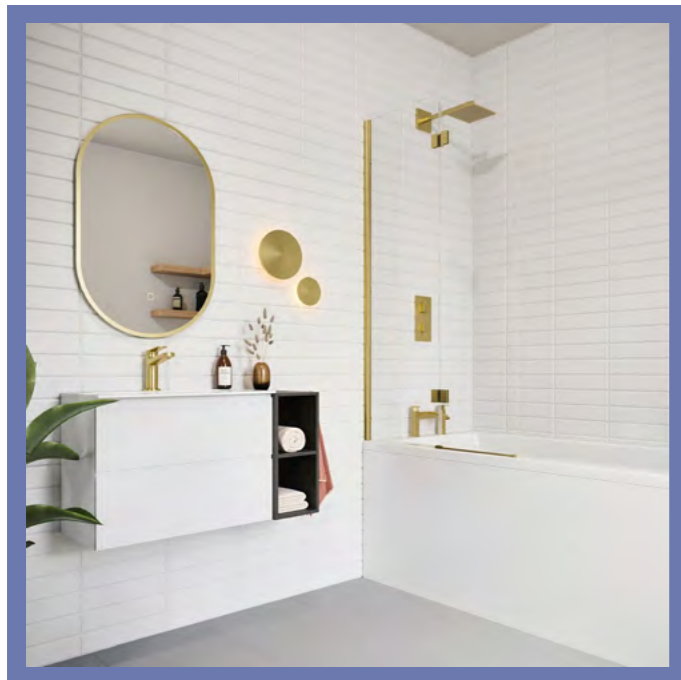

## ULTRA SLIM

25mm high stone resin tray with waste and White grille.

RECTANGLE TRAY

SQUARE TRAY

QUADRANT TRAY

OFFSET QUADRANT TRAY

Brushed Brass and Matte Black grilles available with Ultra Slim trays.

From simple curved shapes to more dramatic angular designs, the choice is yours with the extensive Flair Bathscreen Collection.

Transform your bathing experience with the Flair Bathscreen Collection.

# BATHSCREENS

8mm

AYO FRAMED LINEAR BATHSCREEN  
– Matte Black

VERVE 2 PANEL BATHSCREEN  
– Brushed Brass

VERVE ROUND BATHSCREEN  
– Matte Black

AYO BATHSCREEN  
– Country Bronze

AYO FLUTED BATHSCREEN  
– Silver