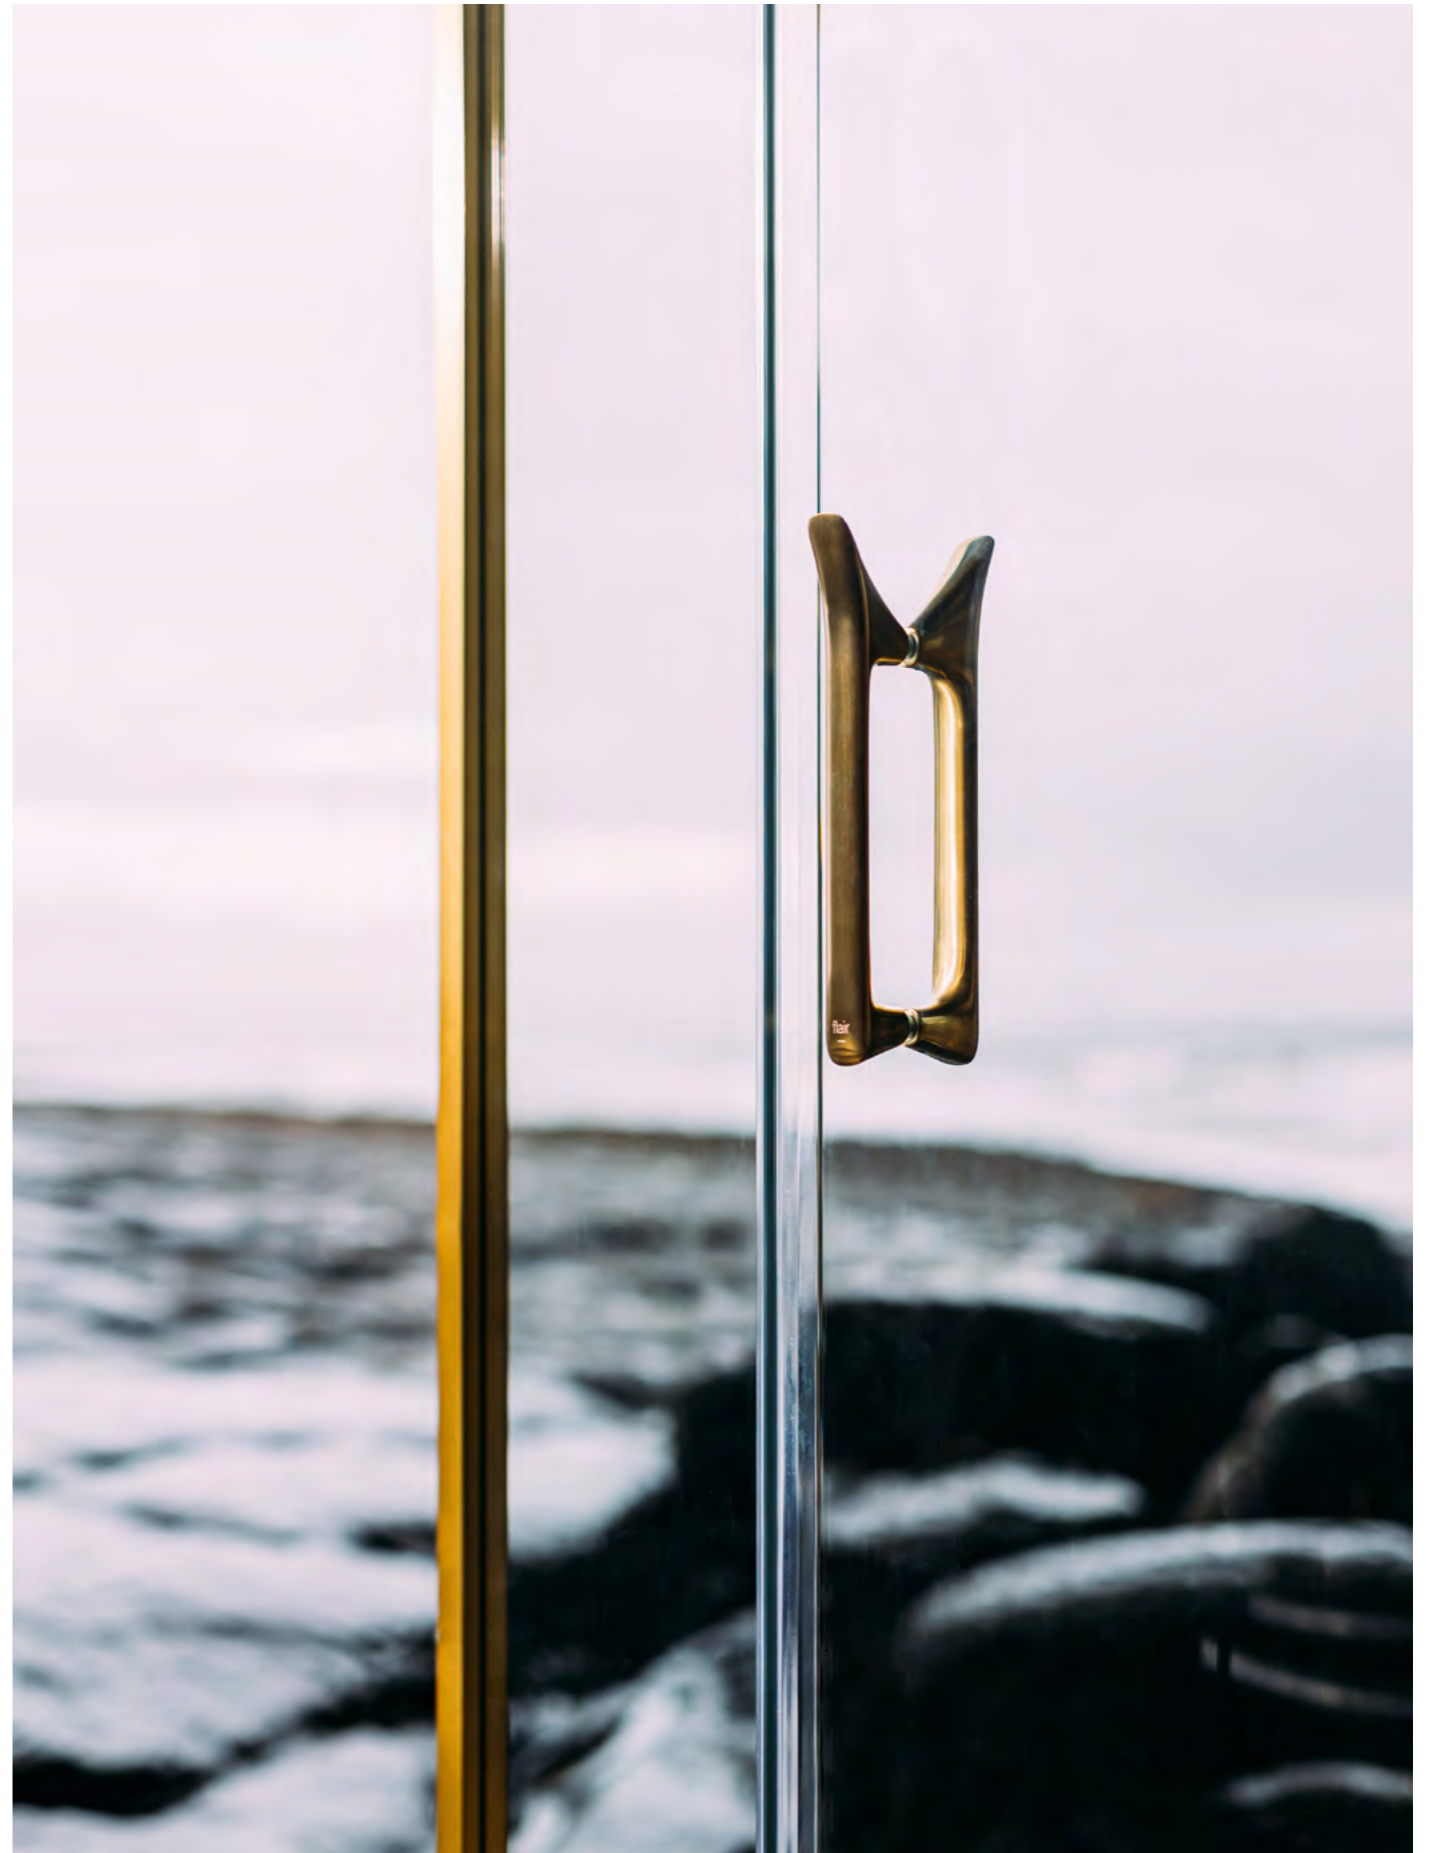

ETO sliding quadrant door in Brushed Brass.