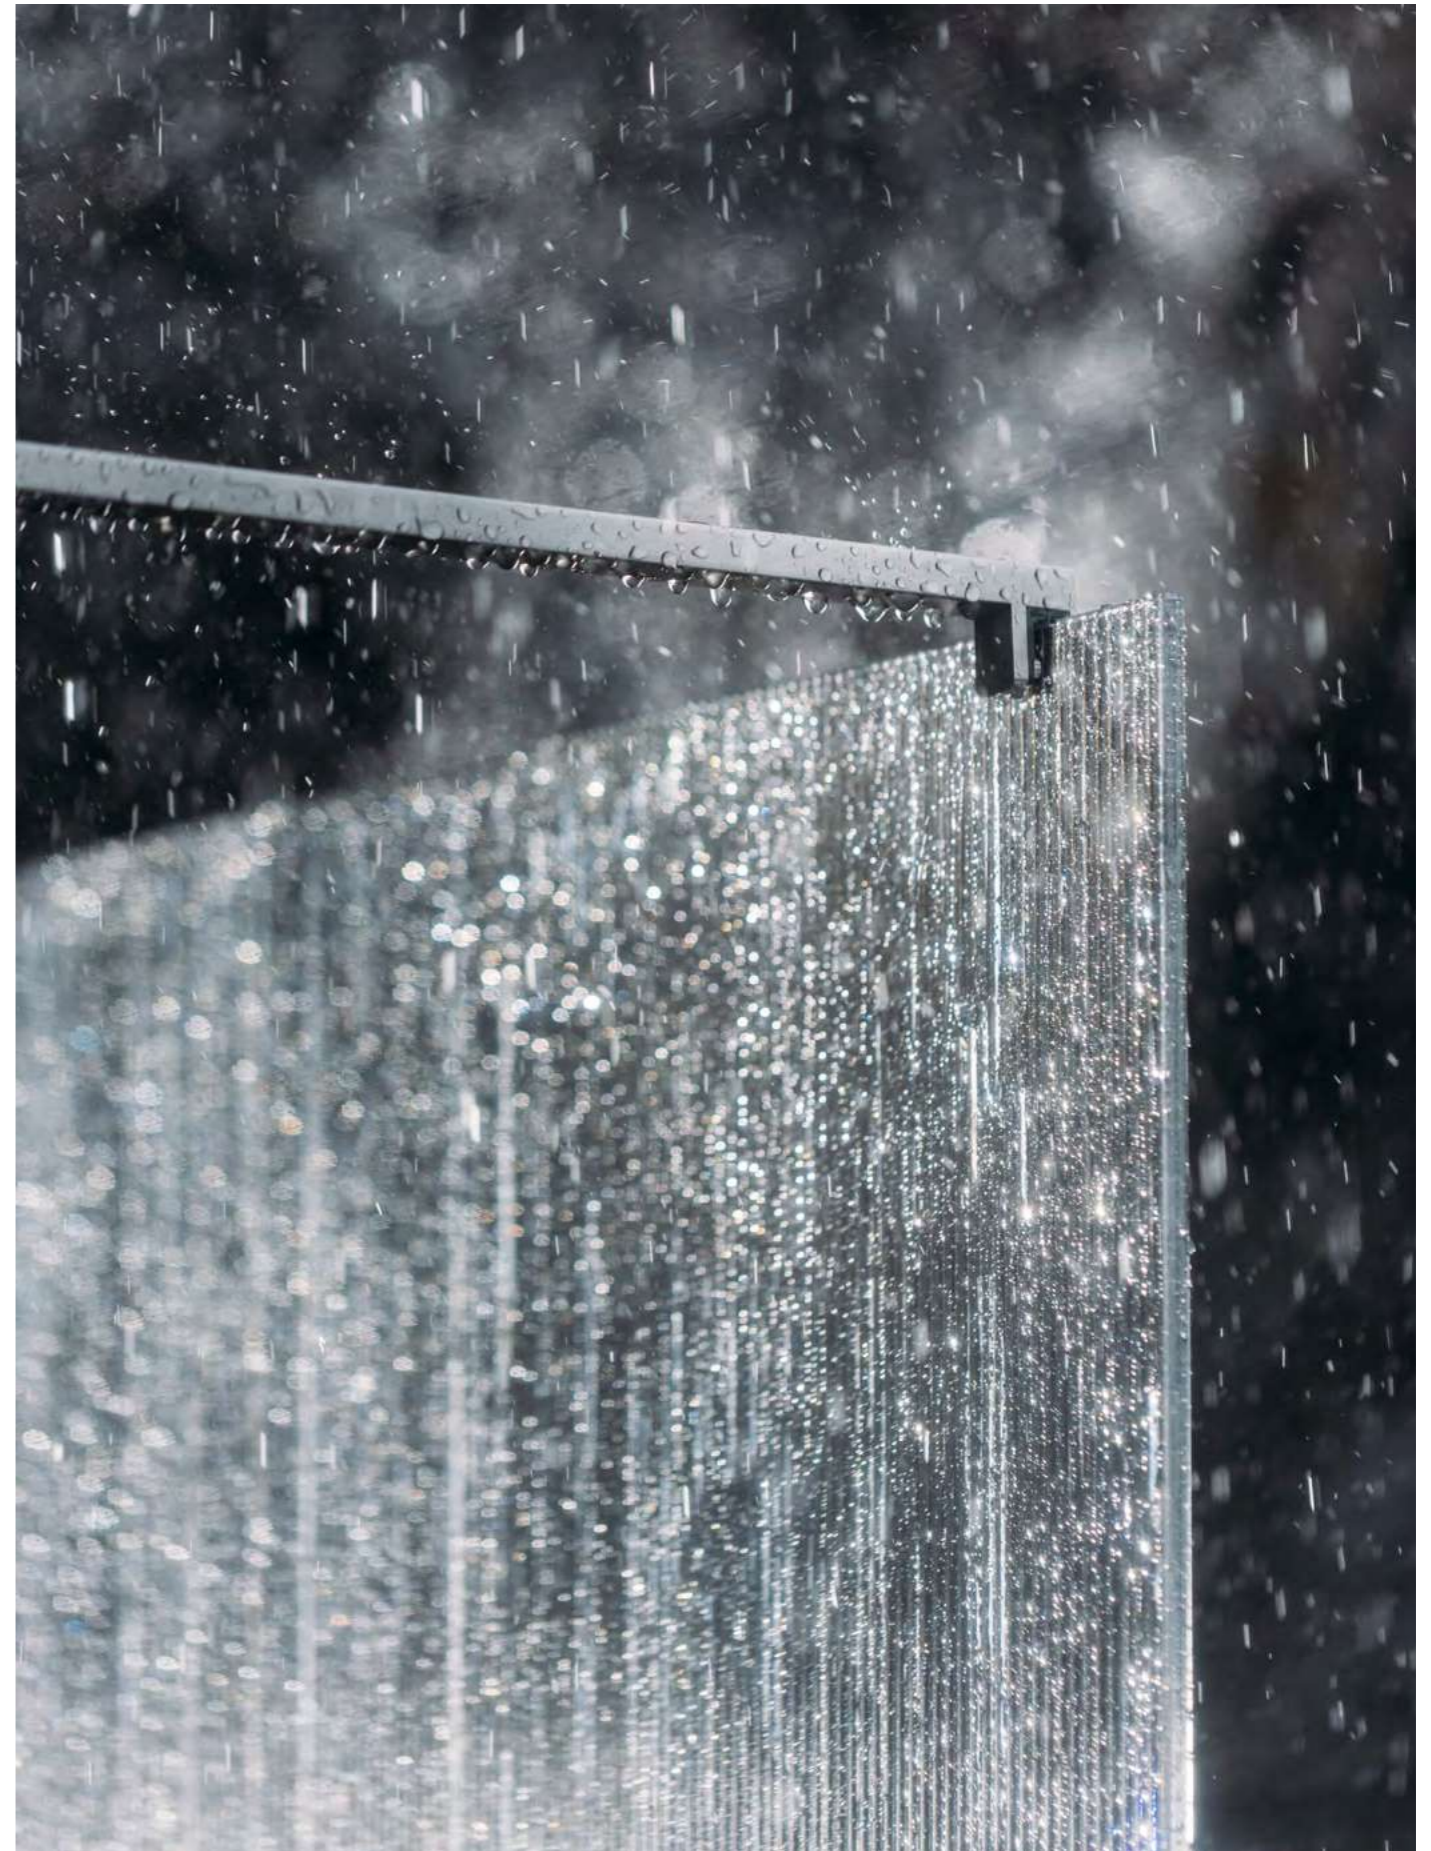

AYO 8mm fluted wetroom panel with straight stabilising bar in Matte Nickel.