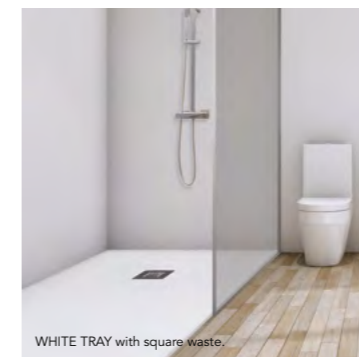

GEMSTONE TRAY COLOUR OPTIONS

Note: Gemstone tray colours are reproduced as accurately as the printing process will allow. There is no guarantee of exact colour match - this brochure is a visual aid only.