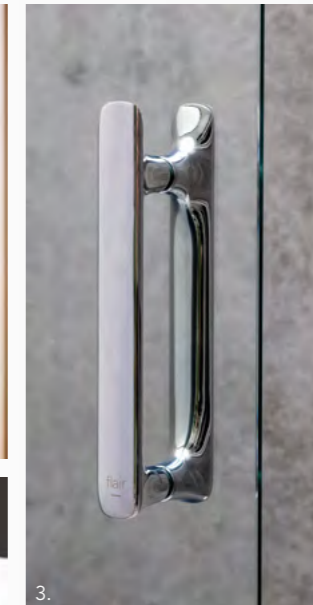

Visionary innovations