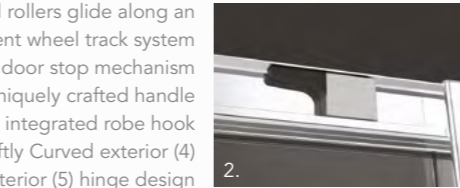

Visionary innovations