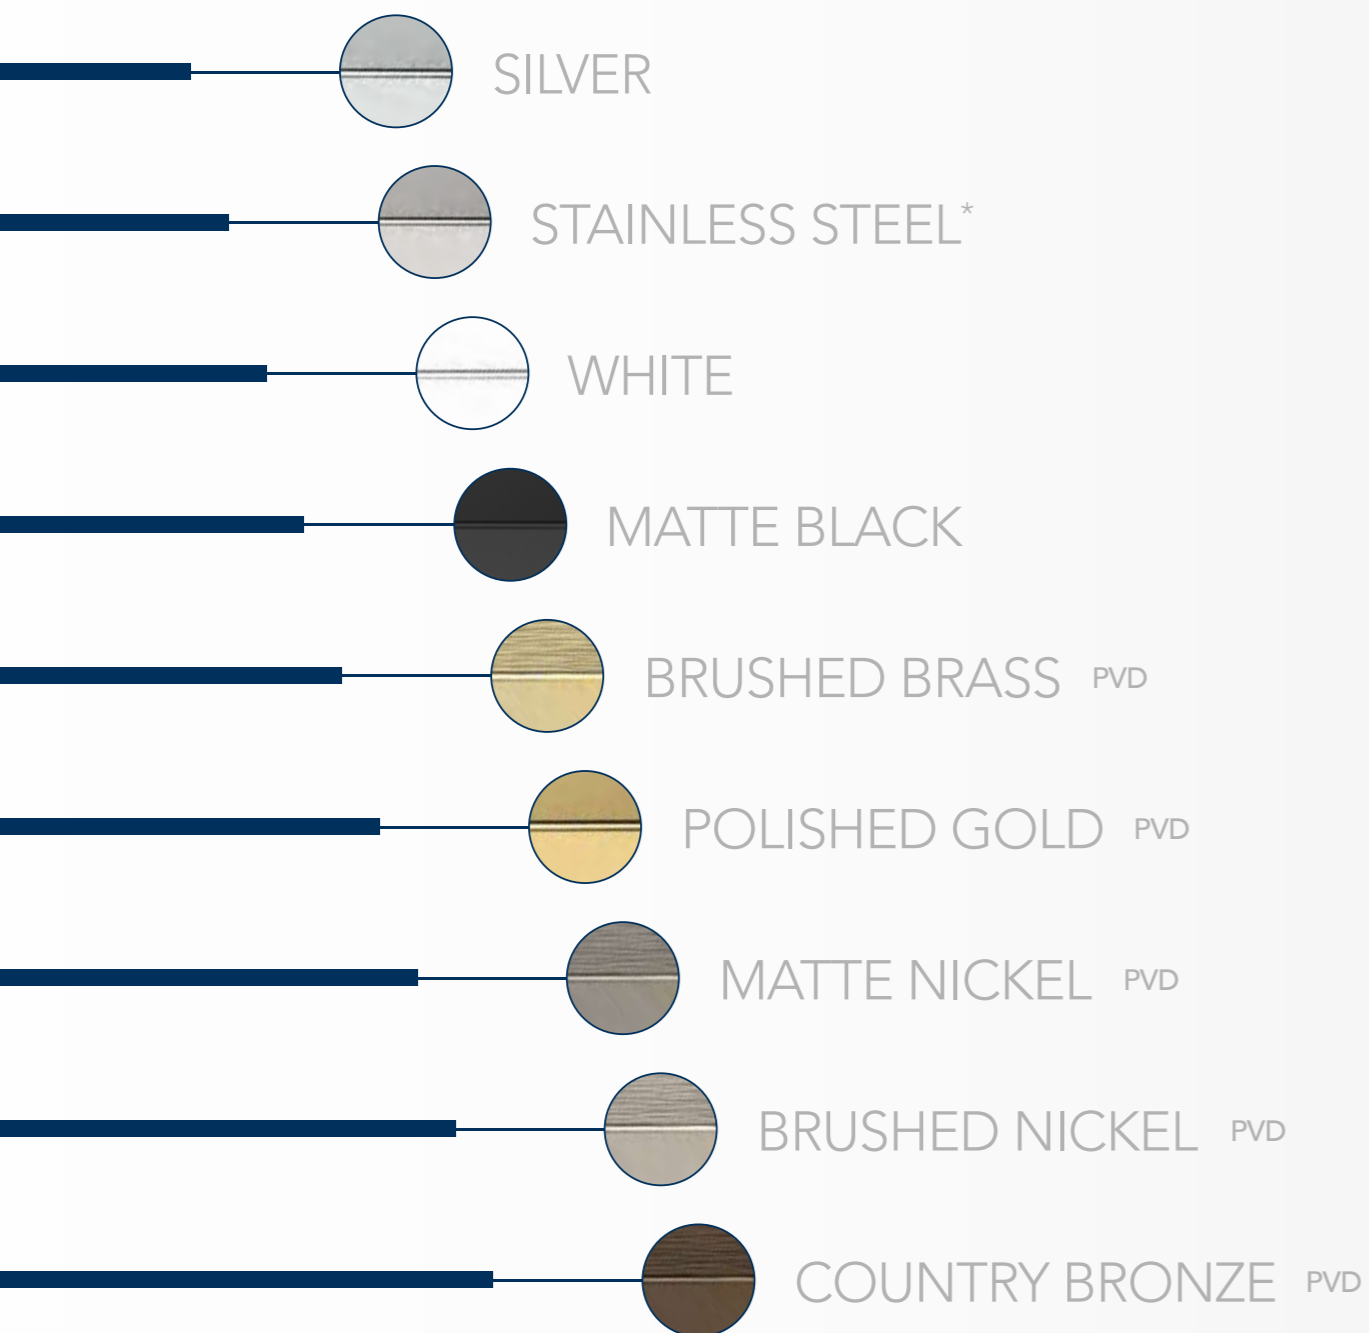

FINISHES

BABY ILI HINGED  
with Frameless Side Panel – Silver

BABY ILI OFFSET QUADRANT DOOR  
– Silver

## FINISHES

S - Silver  
 SS - Stainless Steel  
 W - White  
 B - Matte Black  
 BRB - Brushed Brass

PG - Polished Gold  
 BRMN - Matte Nickel  
 BRB - Brushed Brass  
 CTRY BRZ - Country Bronze