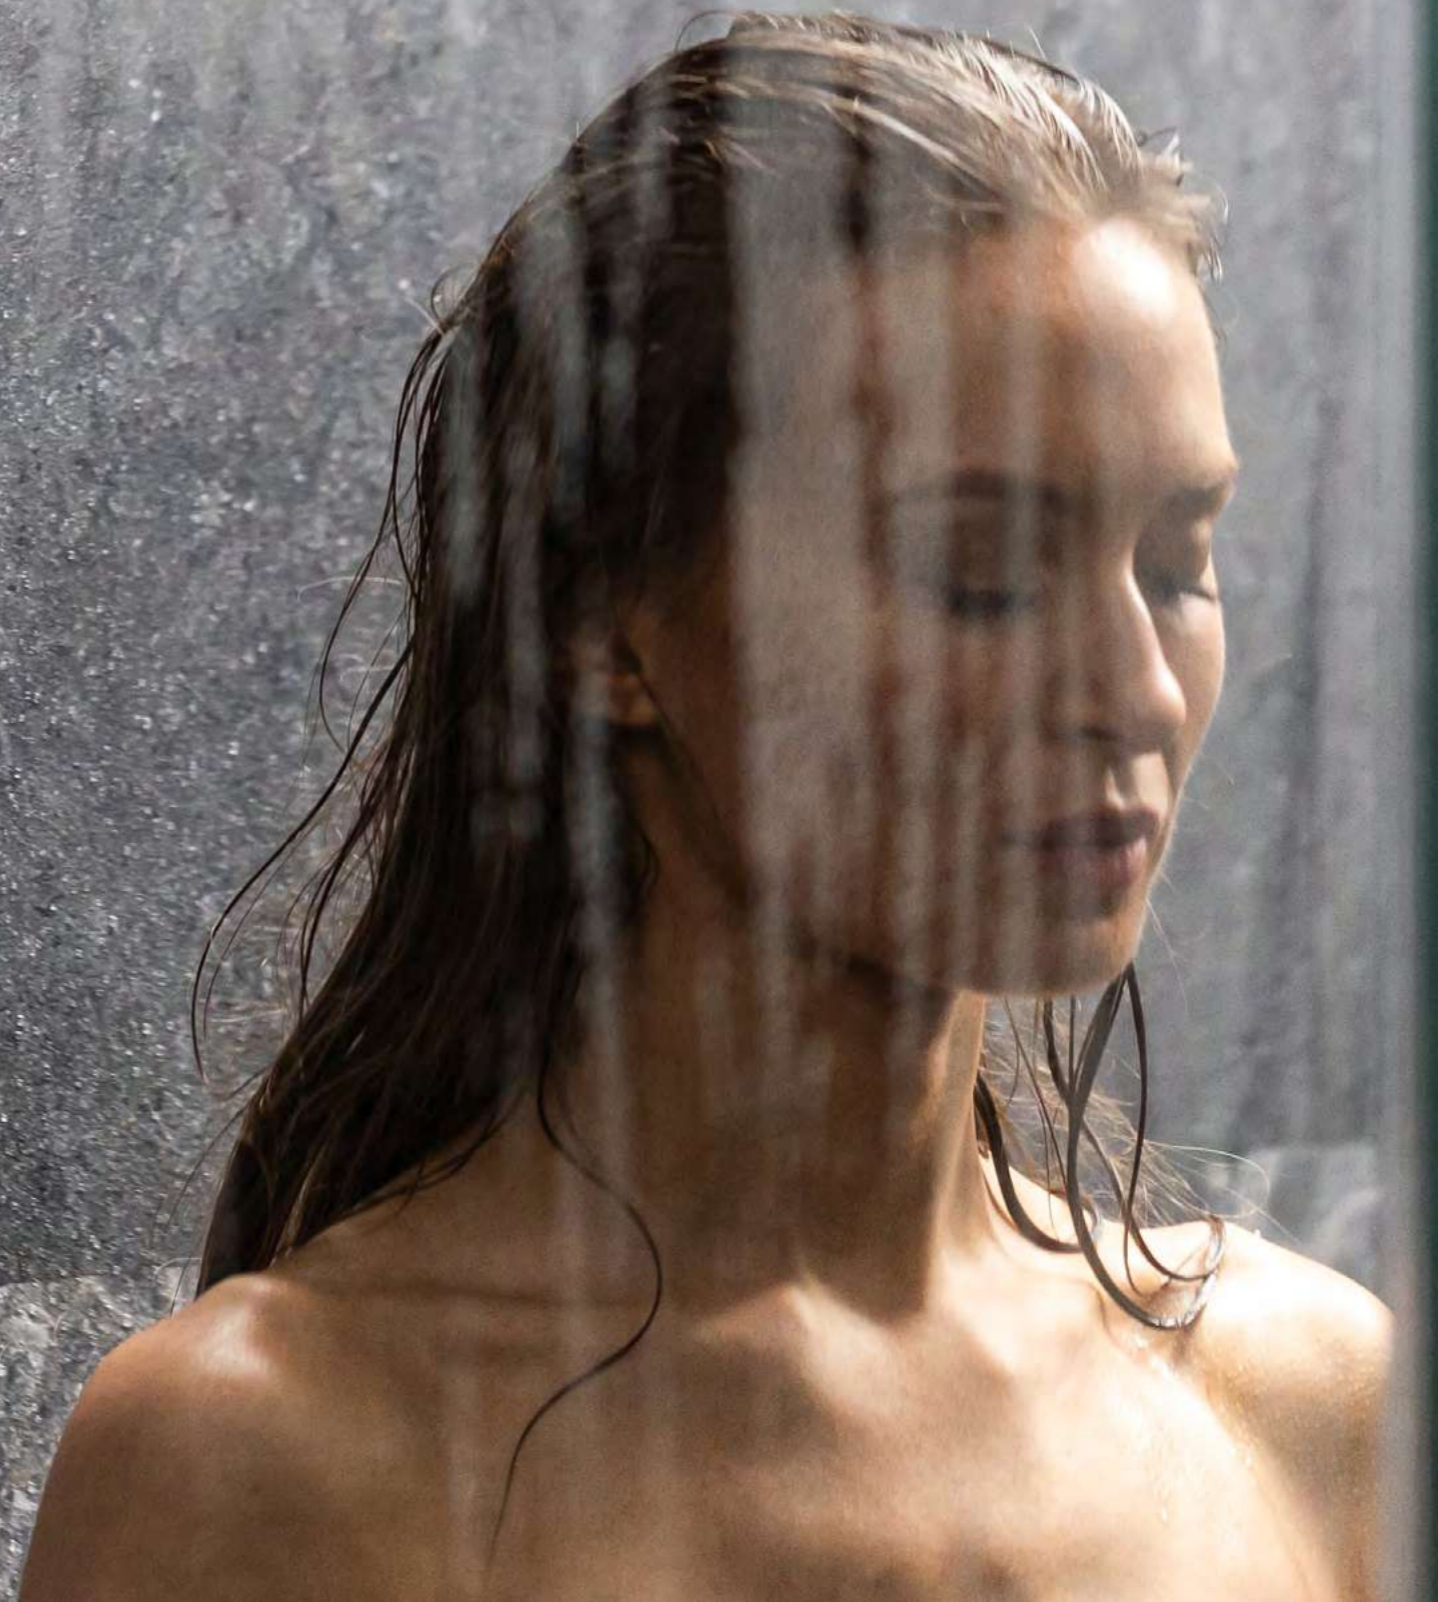

AND IN HERE.

**SAVOUR
THOSE
PRECIOUS
MOMENTS
OF JOY IN THE
EVERYWHERE.**

WATCH
THE
VIDEO