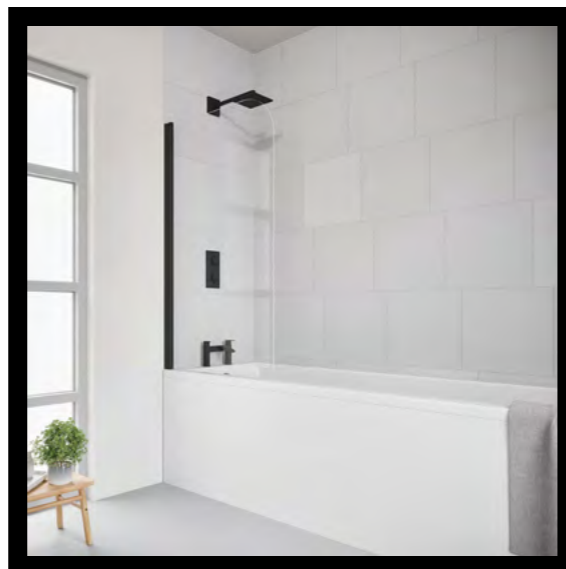

Transform your bathing experience with the Flair Bathscreen Collection.

# BATHSCREENS

8mm

AYO FRAMED LINEAR BATHSCREEN  
– Matte Black

VERVE 2 PANEL BATHSCREEN  
– Brushed Brass

VERVE ROUND BATHSCREEN  
– Matte Black

AYO BATHSCREEN  
– Country Bronze

AYO FLUTED BATHSCREEN  
– Silver