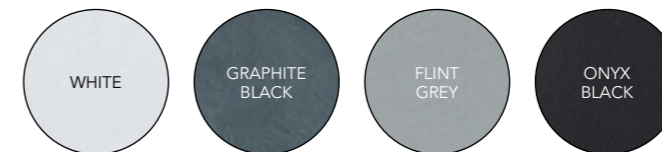

GEMSTONE TRAY COLOUR OPTIONS

Note: Gemstone tray colours are reproduced as accurately as the printing process will allow. There is no guarantee of exact colour match - this brochure is a visual aid only.