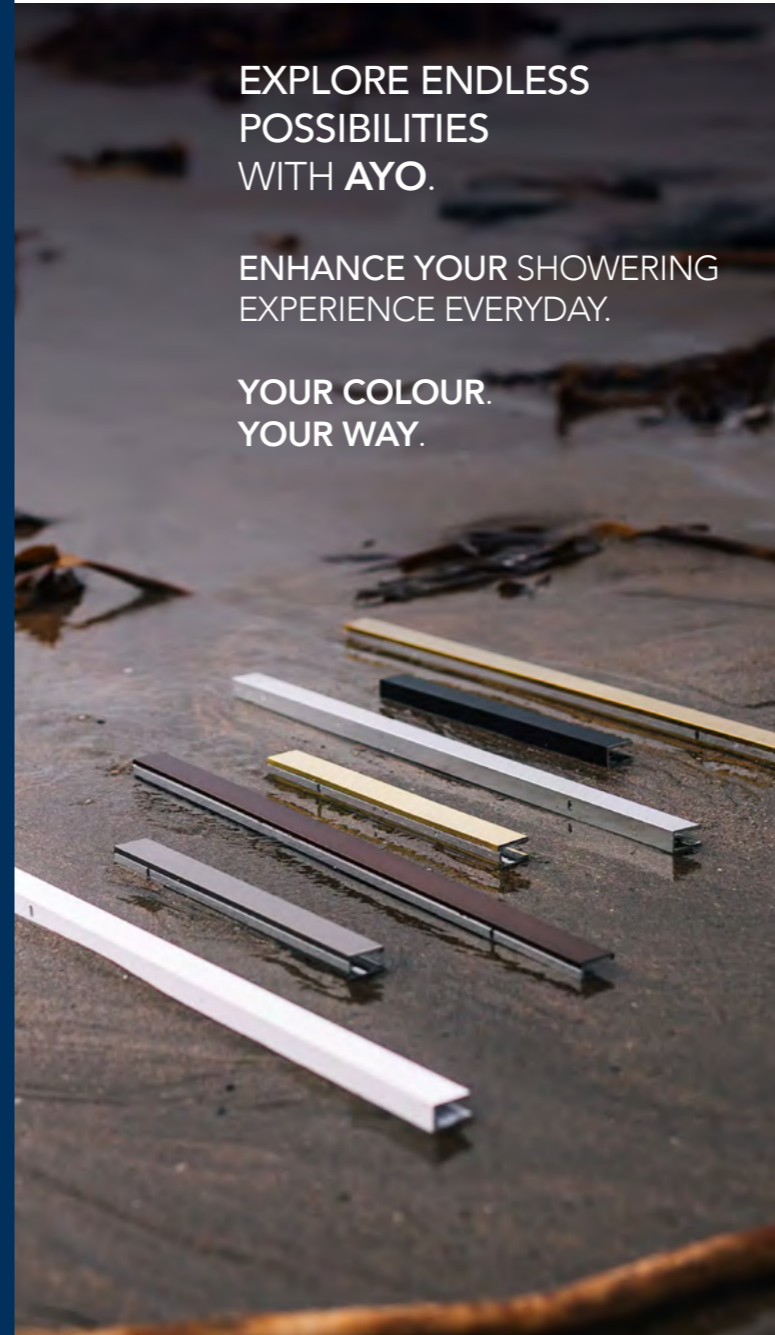

Personalise your showering space

EXPLORE ENDLESS
POSSIBILITIES
WITH AYO.

ENHANCE YOUR SHOWERING
EXPERIENCE EVERYDAY.

YOUR COLOUR.
YOUR WAY.