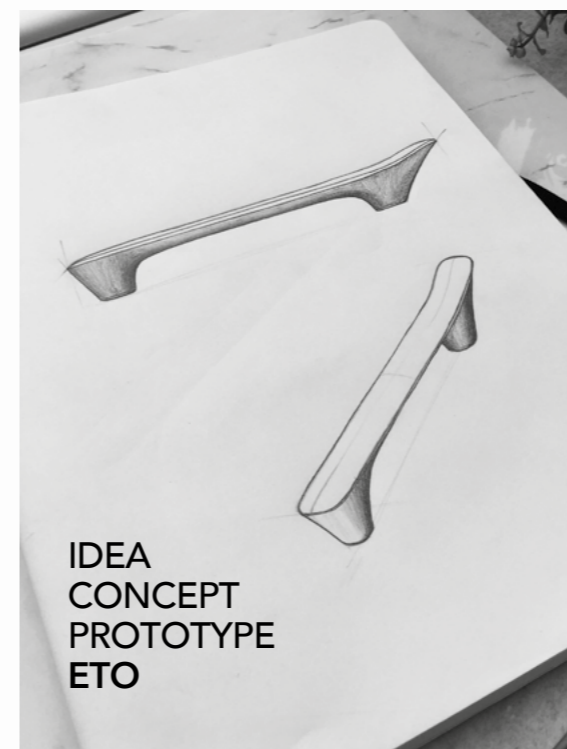

Visionary innovations

1. Magnetic infold linkage system for smooth seamless gliding motion
2. Ultra slim profile and cover cap
3. Uniquely crafted handle with integrated robe hook
4. Softly curved hinge design
5. Counter sunk interior hinges for easy cleaning

ETO INFOLD DOOR in alcove – Brushed Nickel

Available Summer 2024.

KEY FEATURES

FINISHES

FIND
YOUR
ETO

IDEA
CONCEPT
PROTOTYPE
ETO

Functional details

EXPLORE
ETO