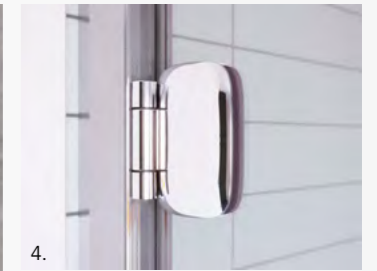

Visionary innovations