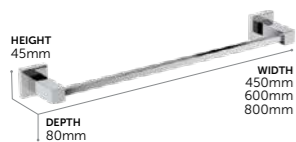

Towel Rails

E2196AA 45 cm £62
E2197AA 60 cm £71
E2198AA 80 cm £81