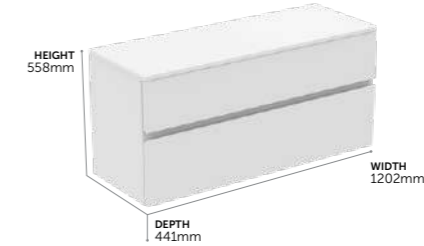

Basin Unit with Worktop, 2 Drawers

E3421-- Basin unit, wall mounted, 120 cm **£1,114**
E3424-- Basin unit, wall mounted, 100 cm **£1,034**
E3423-- Basin unit, wall mounted, 80 cm **£906**
E3422-- Basin unit, wall mounted, 60 cm **£830**

- → BASIN UNITS FOR ASSEMBLY WITH VESSEL BASINS
- → RECOMMENDED: SPACE SAVING BOTTLE TRAP EE23033967 (ORDER SEPARATELY)
- → MINIMALIST HANDLE FREE DESIGN
- → PRE-ASSEMBLED FOR EASE OF INSTALLATION
- → SOFT CLOSE SYSTEM
- → 5 YEAR GUARANTEE