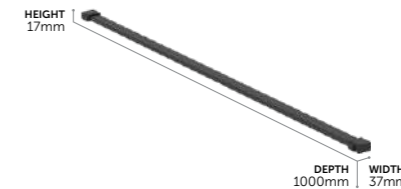

Straight Bracing Bracket

K9380V3	£157