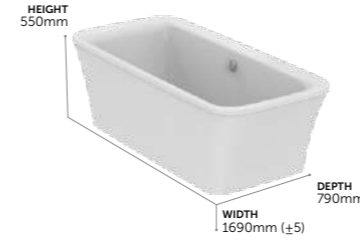

BATHS

Freestanding Bath with Tapdeck, 170 x 79 cm

E113801		£1,402

→ 25 YEAR GUARANTEE