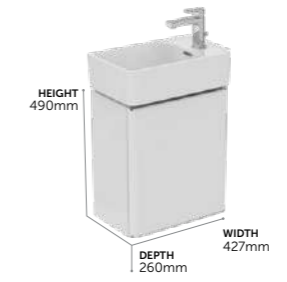

Guest Basin Unit, 1 Drawer 45 cm

T4304--		£405

→ RECOMMENDED: SPACE SAVING BOTTLE TRAP EE23033967 (ORDER SEPARATELY)
→ MINIMALIST HANDLE FREE DESIGN
→ PRE-ASSEMBLED FOR EASE OF INSTALLATION
→ SOFT CLOSE SYSTEM
→ 5 YEAR GUARANTEE