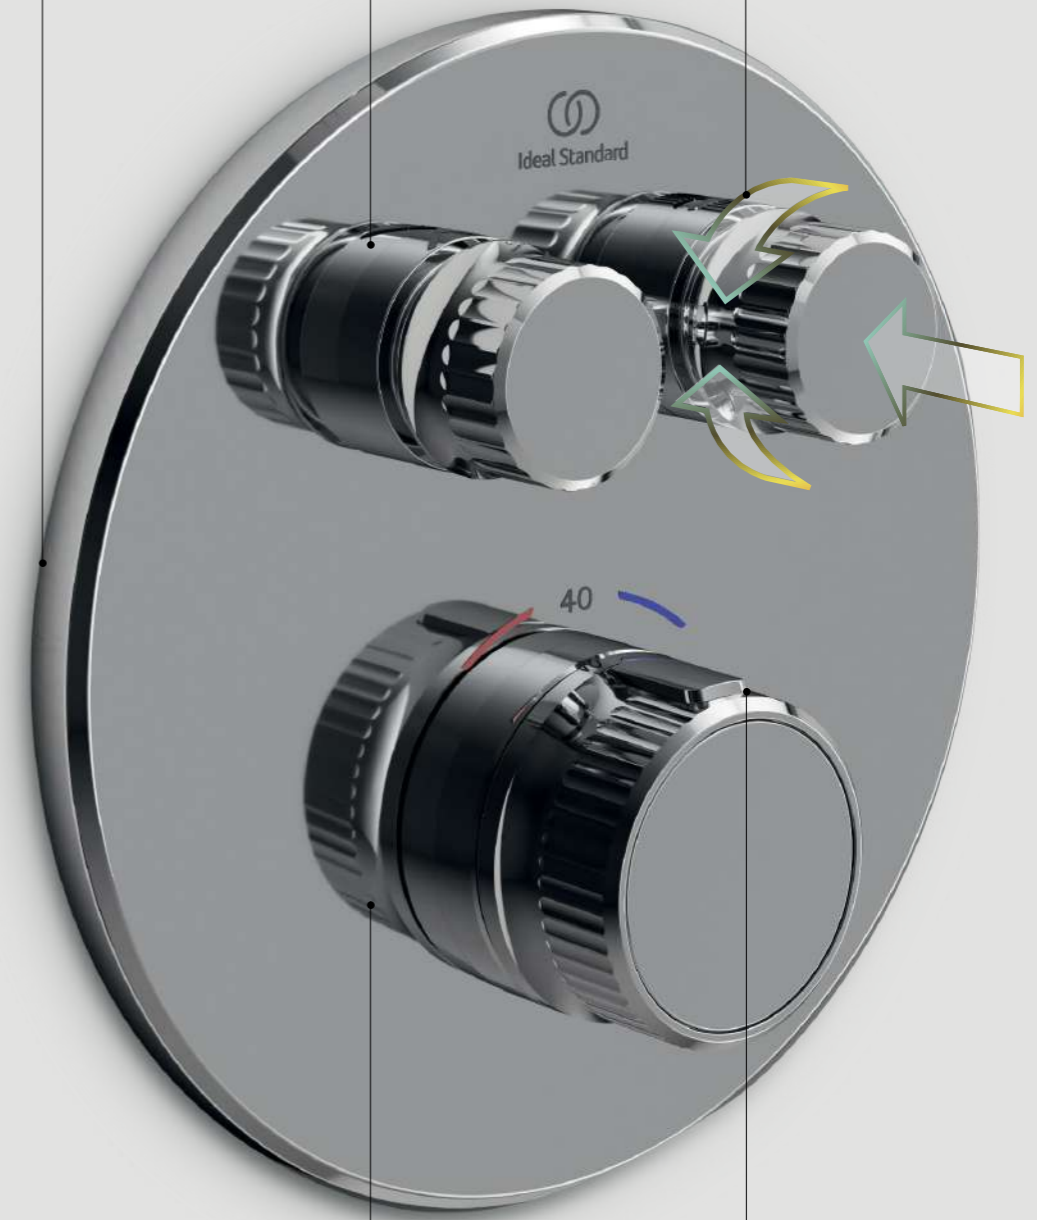

NAVIGO® ALLOWS YOU TO OPERATE YOUR SHOWER WITH ONE SIMPLE PUSH-AND-TURN MOVEMENT:

PUSHING THE CONTROL KNOB STARTS OR STOPS THE SHOWER. TURNING THE DIAL ALLOWS FOR PRECISE CONTROL OF WATER FLOW.

- Experience hand-spray and overhead rain-shower simultaneously.
- Slim faceplate made of metal for long-term durability.
- Ergonomically designed metal handles featuring easy-grip grooves.
- FirmaFlow® Therm thermostatic cartridge offering precise temperature control.

Slim and sleek design: 10mm only.

Discreet shower option symbols on top of the control knobs for an intuitive operation.

One smooth push-and-turn movement to control the water flow at your preselected temperature.