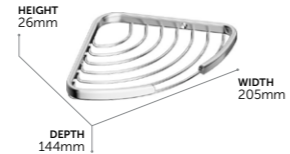

Wall Hung Corner Soap Basket
A9157AA £96