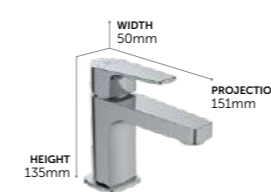

CERAFINE D

BASIN & BATH MIXER & FILLERS

SCAN TO LEARN MORE ABOUT CERAFINE D

Mini Basin Mixer

BC718AA £128
BC719AA With pop-up waste £135

- → SUITABLE FOR HIGH PRESSURE ONLY
- → 5L/MIN AERATOR
- → FIRMAFLOW® CARTRIDGE
- → TEMPERATURE LIMIT STOP
- → EASYFIX
- → WATER AND ENERGY SAVING
- → 5 YEAR GUARANTEE