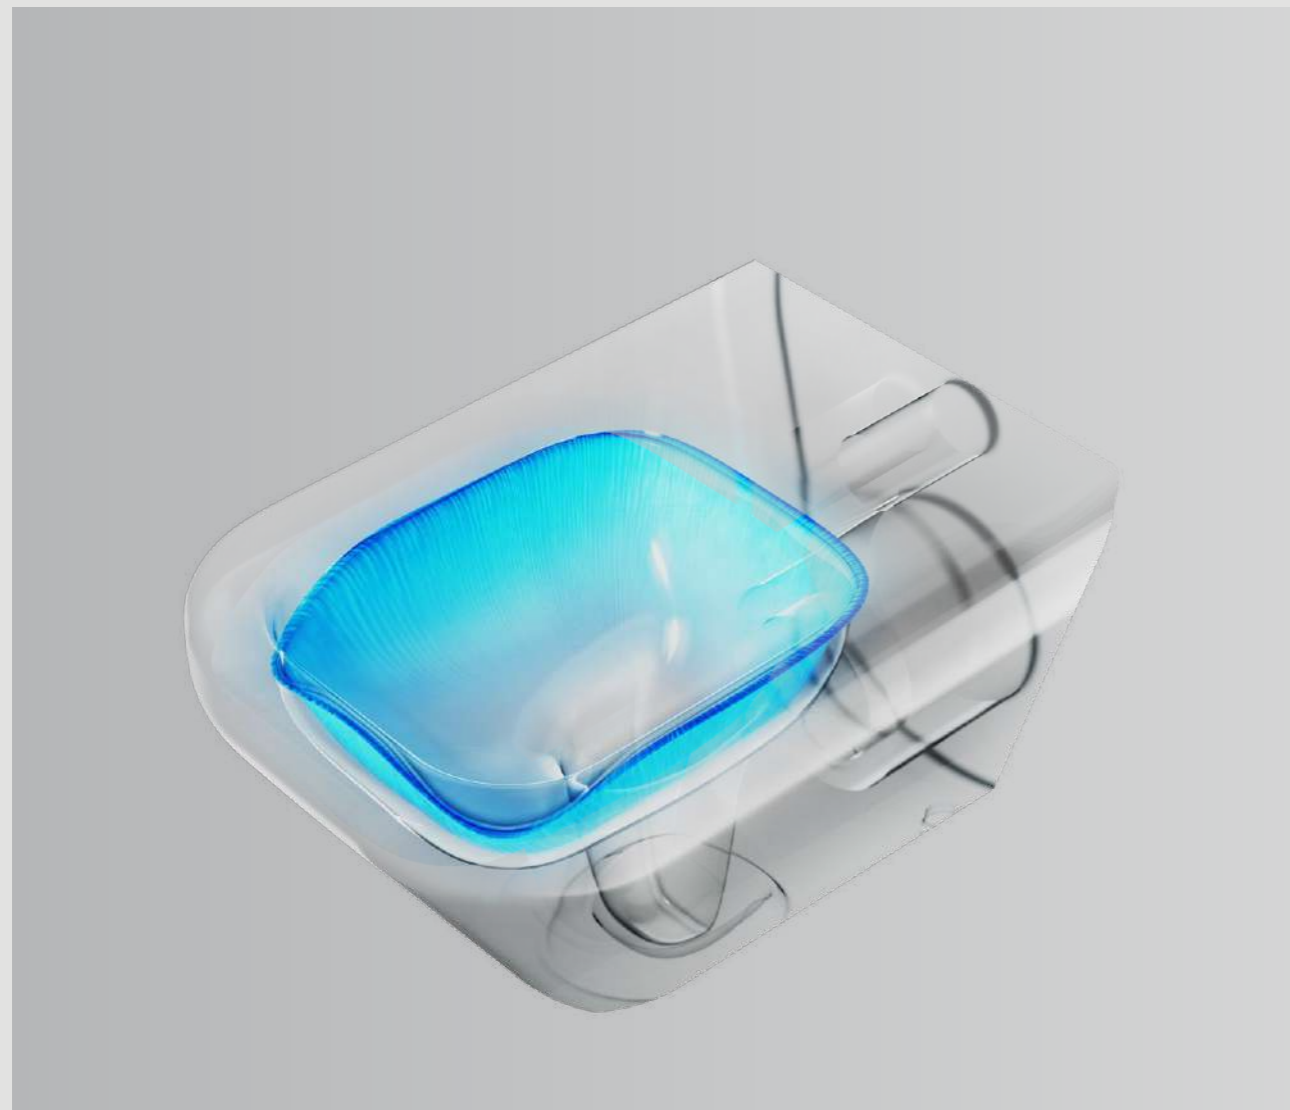

Cleaner

AquaBlade® Technology ensures 95% of the surface is cleaned every time.

Quieter

AquaBlade® is proven to be up to 25% quieter than equivalent models.

SMARTER

More effective and efficient use of water compared to standard flushes.

RimLS+®

Engineered for hygiene.

With every flush, RimLS+® delivers a powerful wholebowl clean with no place for bacteria to hide.

Splash-free and easier to clean, RimLS+ is the go-to solution for busy bathrooms. 88% of households would buy an Ideal Standard Rimless+ toilet. A toilet with excellent hygiene performance.*