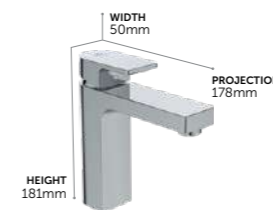

Bath Filler
A7579AA £252
→ SUITABLE FOR HIGH PRESSURE ONLY
→ FIRMAFLOW® CARTRIDGE
→ TEMPERATURE LIMIT STOP
→ EASYFIX
→ 5 YEAR GUARANTEE