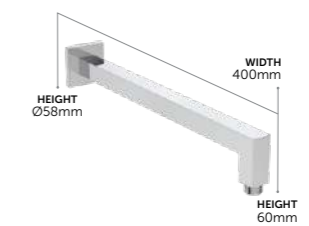

Square Horizontal Arms

BD645AA	400mm arm	£109

2. → FOR USE WITH RAINSHOWERS
   - → 5 YEAR GUARANTEE