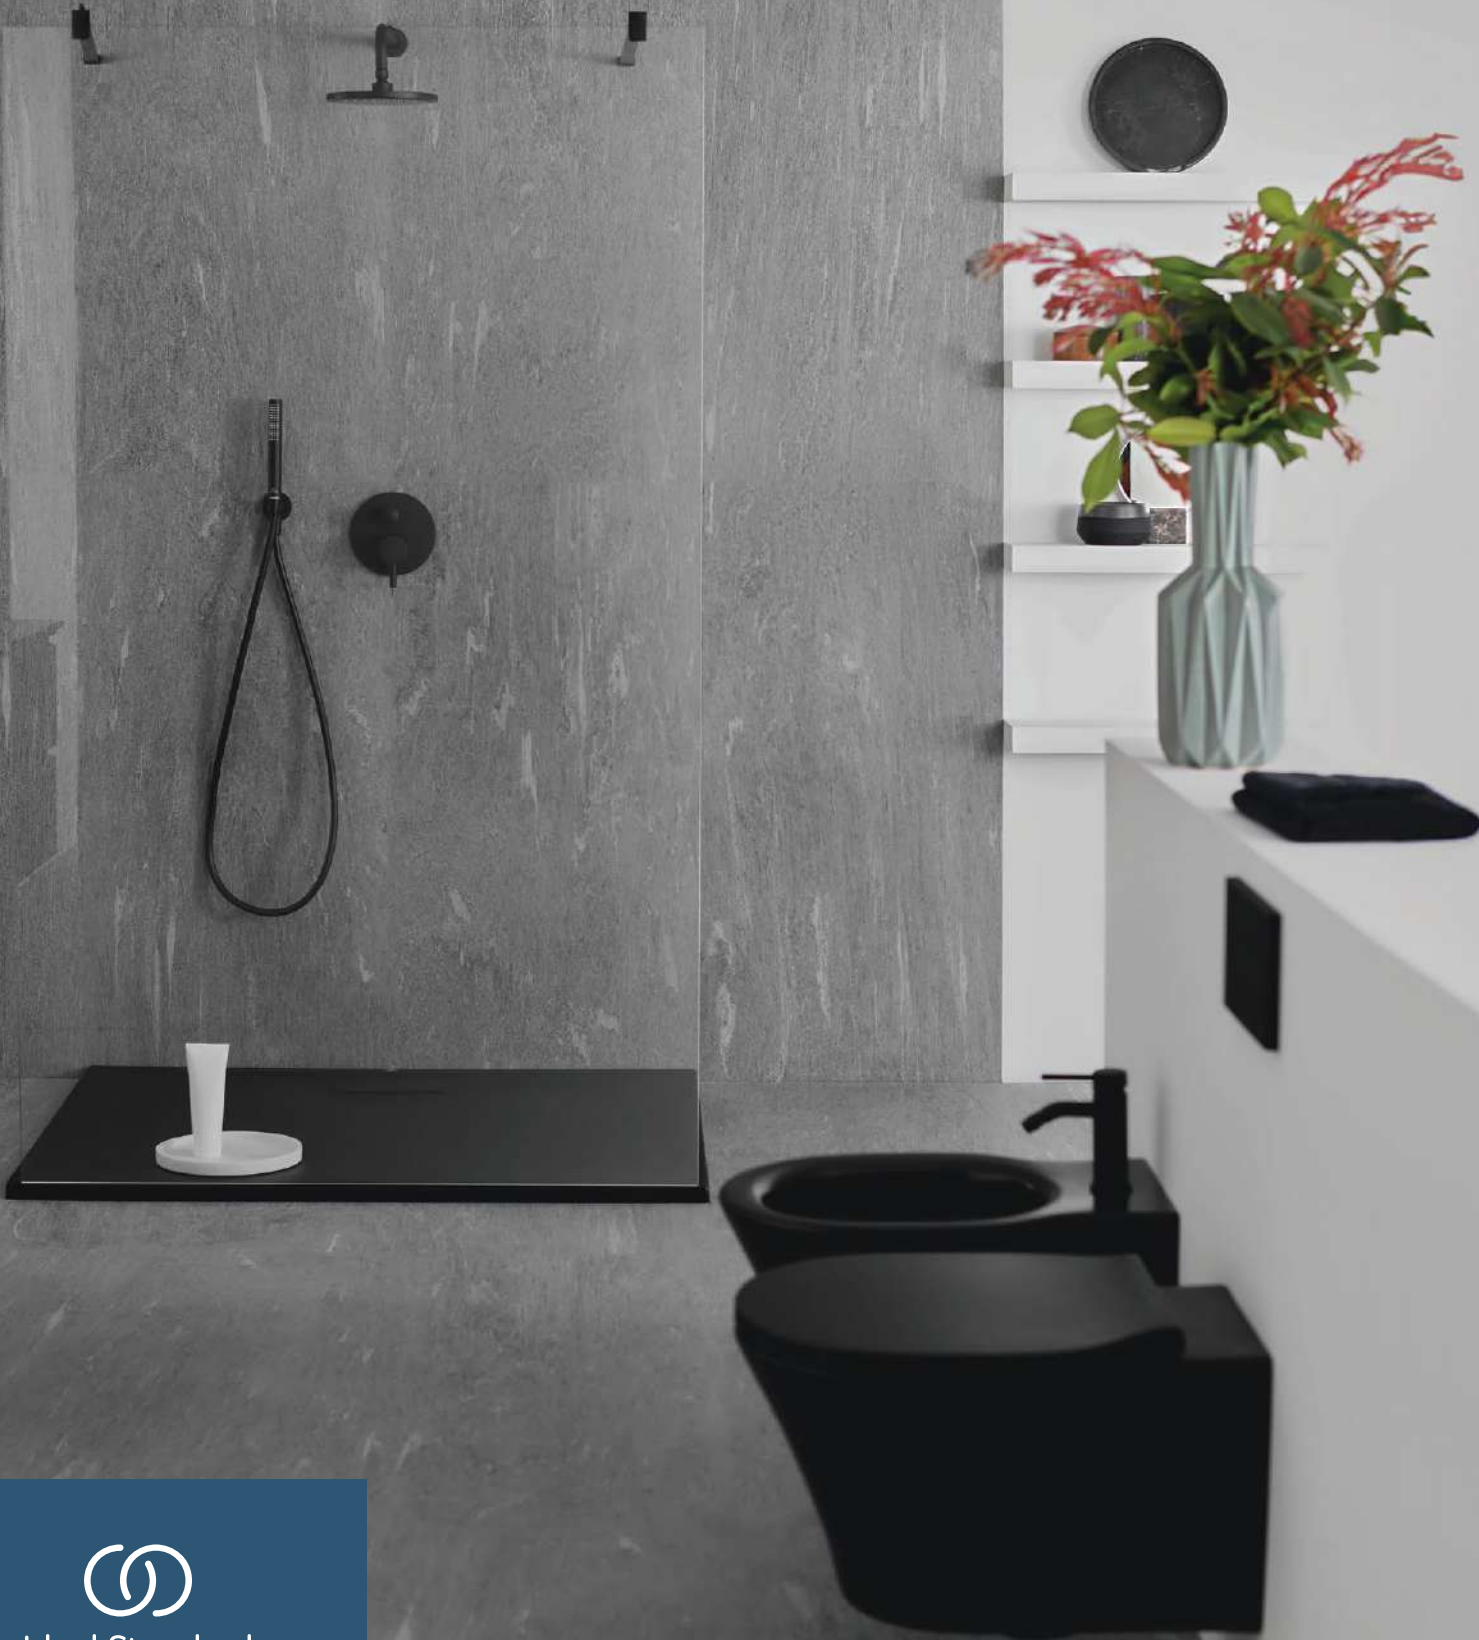

Bathroom Collections

January 2025
UK Edition

Ideal Standard

Through our Singular™ approach we can offer you unlimited inspirational bathroom solutions from a complete range of product categories, including taps and shower fittings, ceramics, furniture, bathtubs, trays, enclosures and accessories. It brings together design, performance, our specification expertise and the commitment to build a more sustainable future, allowing us to create inspiring solutions that meet your needs while also being mindful of the planet.