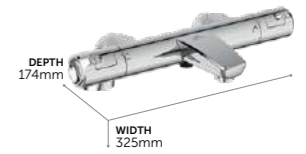

T50 Deck Mounted Bath Shower Mixer

A7224AA

£465

- → IS THERMOSTATIC CARTRIDGE
- → ADJUSTABLE MAX. HOT TEMPERATURE LIMIT STOP
- → COOL BODY
- → DIVERTER INTEGRATED IN THE HANDLE
- → METAL HANDLES
- → TEMPERATURE LIMIT SAFETY BUTTON
- → WATER AND ENERGY SAVING
- → COMPLIES WITH EN1111
- → 5 YEAR GUARANTEE