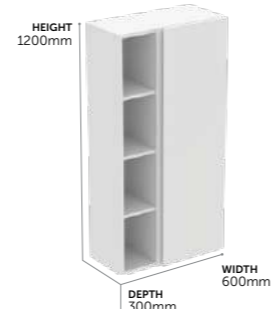

Tall Column Unit, 1 Door, Open Shelves, 60 cm

- E3443-- Tall column unit **£805**

- → MINIMALIST HANDLE FREE DESIGN
- → PRE-ASSEMBLED FOR EASE OF INSTALLATION
- → SOFT CLOSE SYSTEM
- → 5 YEAR GUARANTEE