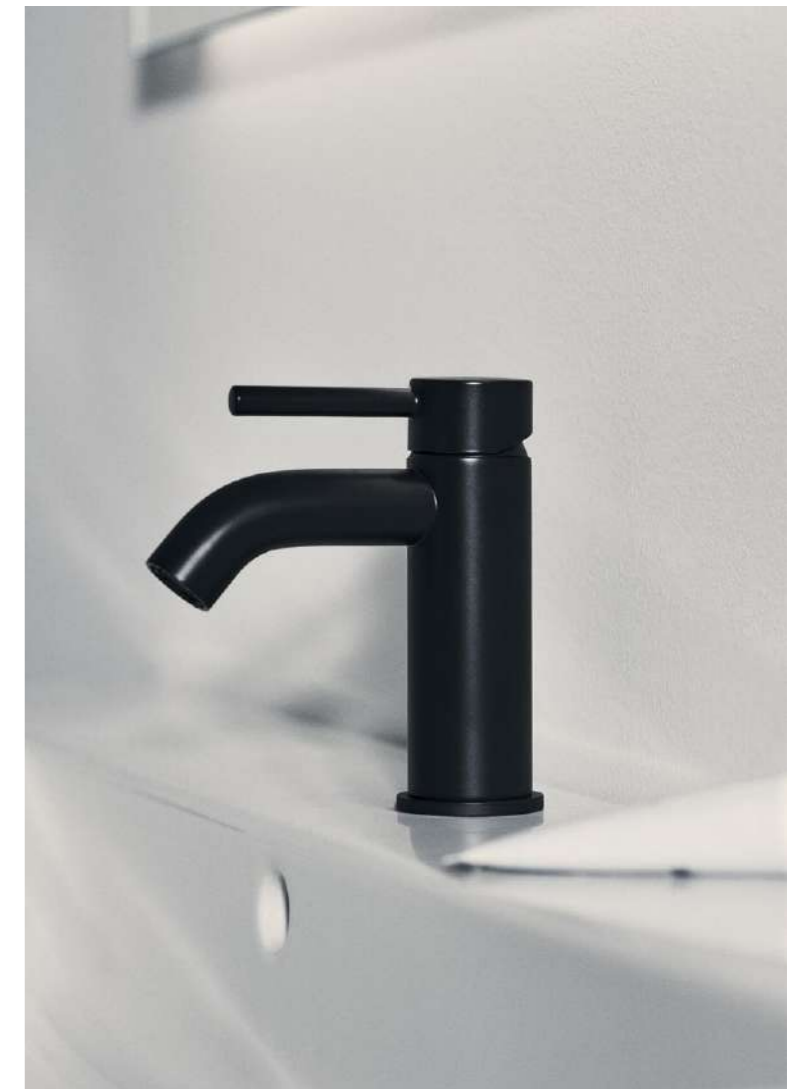

CERALINE

Clean lines and gentle arcs coated in silky black.

With soft geometries and an organic, cylindrical shape Ceraline offers a timeless design. Drawing inspiration from Scandinavian styling, it's going to bring simple, minimalist beauty to your space.

The silk black finish makes this a bolder choice for your home.