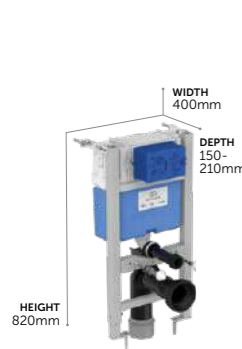

T3189AA	£92
---------	------------

→ 6W, 230V, 4000K
→ FOR USE WITH MIRRORS & FRAMED MIRRORS
→ MIRROR CABINETS & MIRROR CABINETS WITH AMBIENT LIGHT

ACCESSORIES

SCAN TO LEARN
MORE ABOUT
PROSYS

FRAMES & CISTERNS