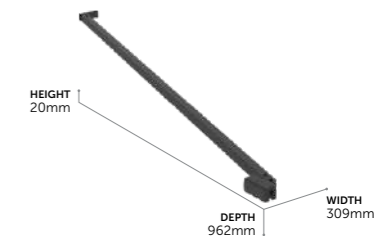

Straight Bracing Bracket

K9380V3	£157
---------	------

Angle Bracing Bracket

K9381V3	£157
---------	------

SCAN TO LEARN MORE ABOUT CONNECT 2

BATH SCREENS

SYNERGY & CONNECT 2

SCAN TO LEARN
MORE ABOUT
BATH SCREENS