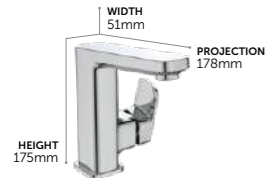

High Spout Basin Mixer

A6333AA **£429**

- → SUITABLE FOR HIGH PRESSURE ONLY
- → SWIVEL OUTLET TO DIRECT WATER STREAM
- → 5 L/MIN AERATOR
- → TEMPERATURE LIMIT STOP
- → EASYFIX
- → WATER AND ENERGY SAVING
- → 5 YEAR GUARANTEE