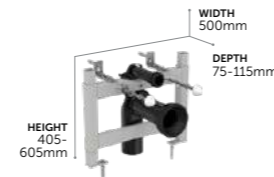

Half Frame for Wall Hung Pans

R010067 Half frame for wall hung WC pans (no cistern) **£205**