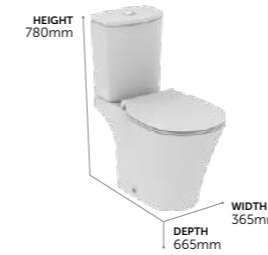

Cube Close Coupled Toilet with Aquablade®

1. E009701 Bowl with horizontal outlet **£344**
   E191501 Cube cistern 4/2.6 litre dual flush valve **£266**
   E191801 Cube cistern 6/4 litre dual flush valve **£266**
2. → AQUABLADE®
   - → HORIZONTAL OUTLET
   - → DUAL FLUSH & WATER SAVING
   - → CERAMIC LIFETIME GUARANTEE