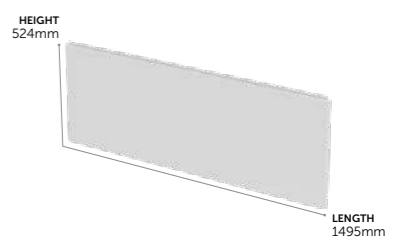

Unilux Plus+ 150 cm front bath panel
E479601 £179

BATH PANELS

SCAN TO LEARN
MORE ABOUT
BATH PANELS

UNILUX & UNLINE PANELS

UNILUX PLUS+ PANELS