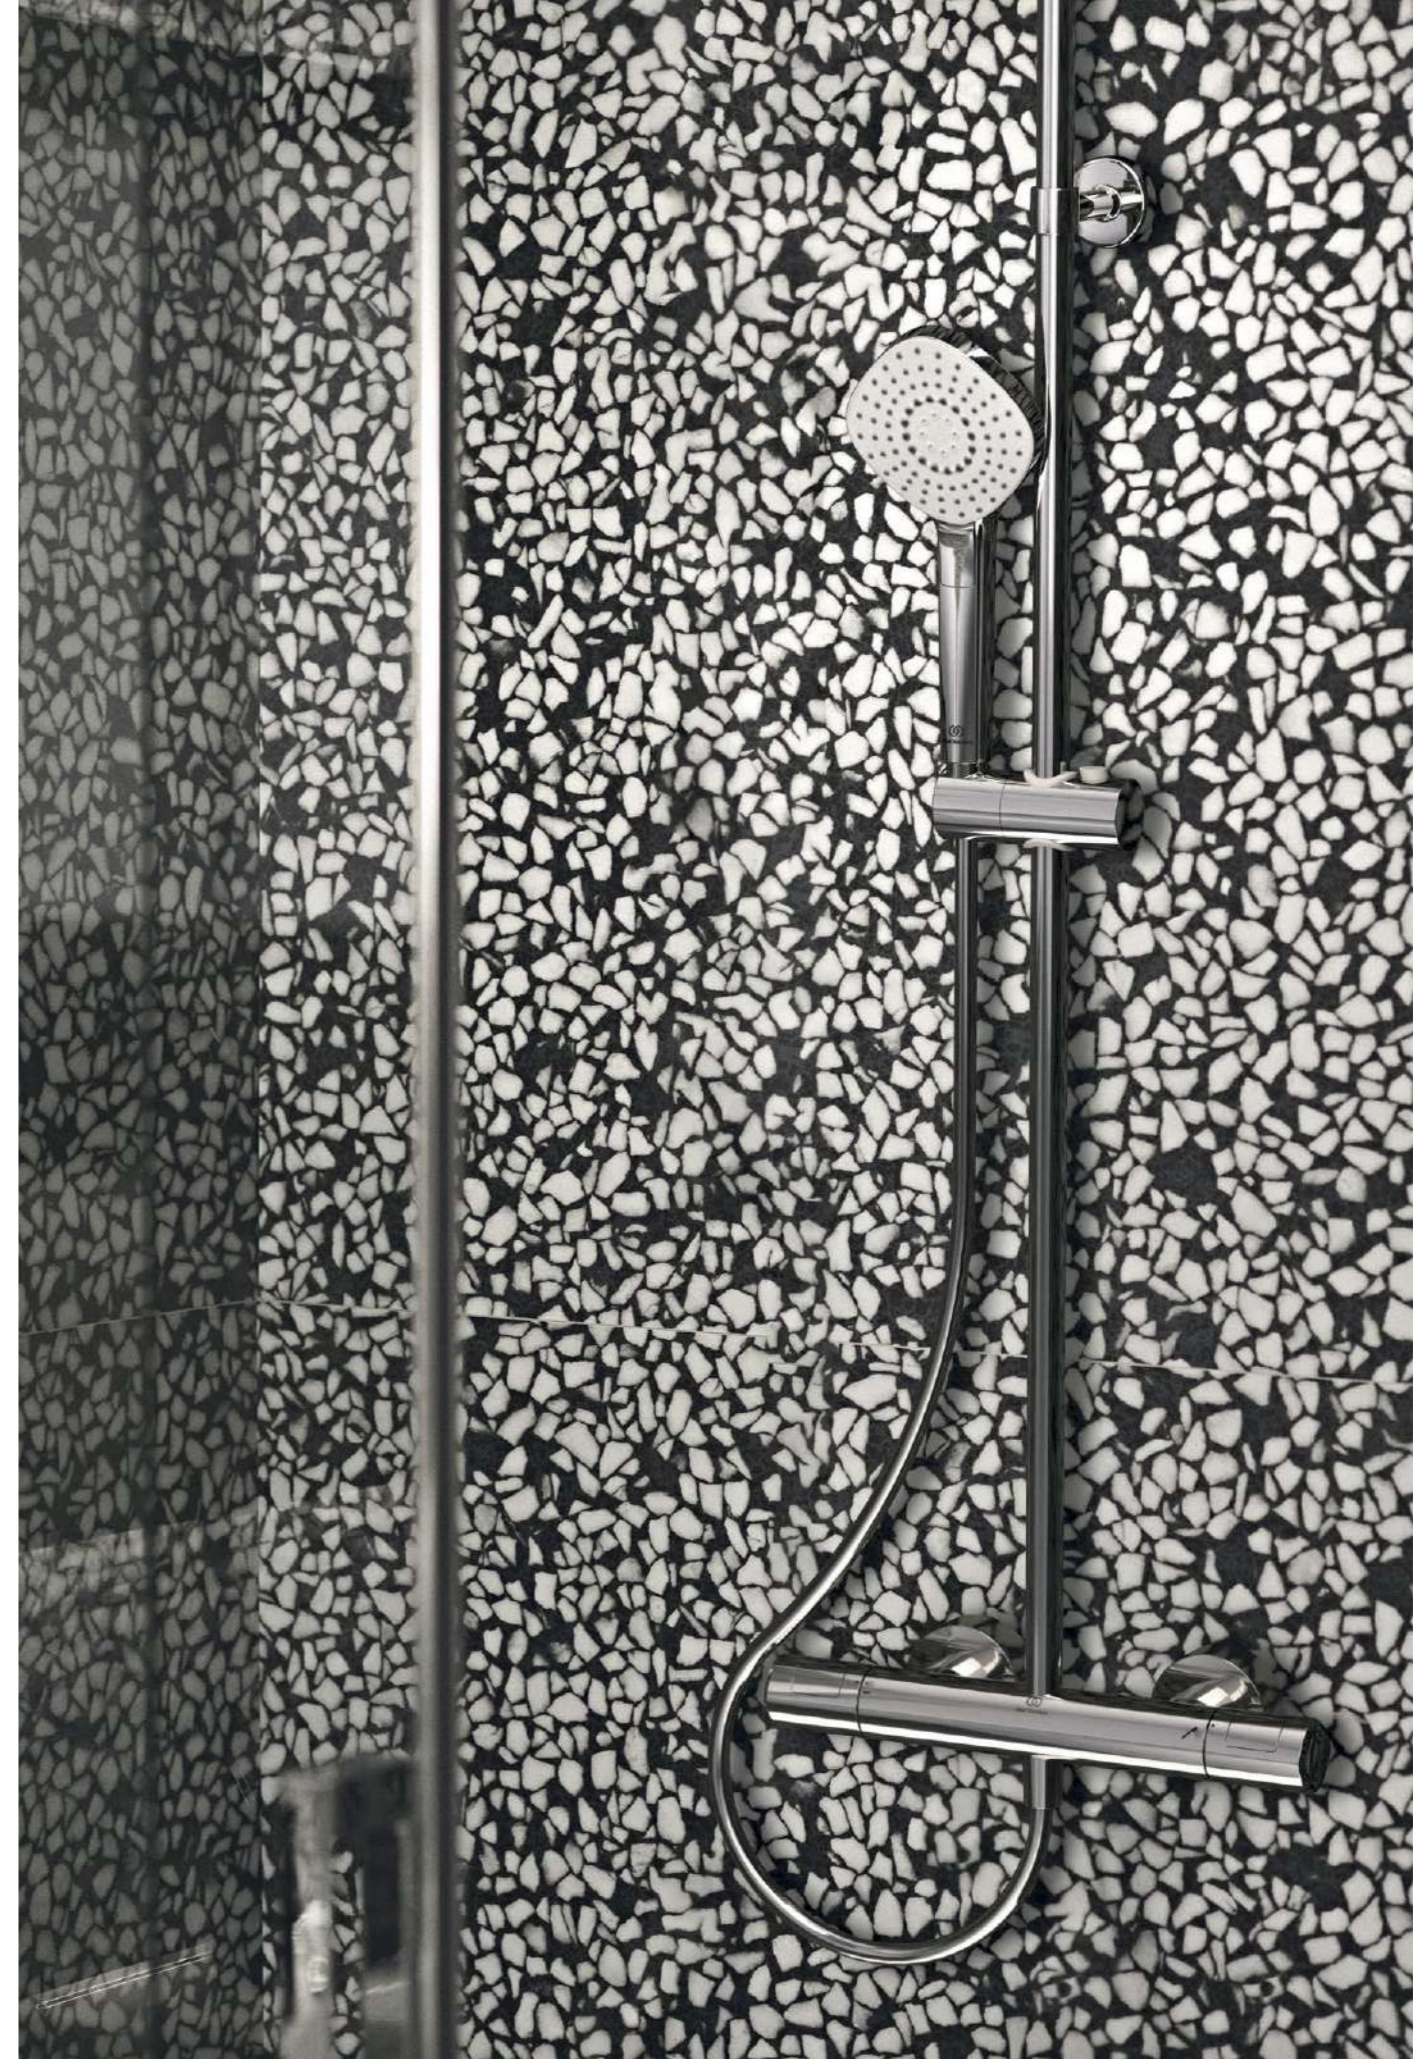

MASSAGE

The massage spray mode delivers a truly invigorating experience

IDEALRAIN EVO JET

From invigorating
to relaxing

Evo Jet features Drop Jet, A unique pattern
from Ideal Standard, creating larger, softer
droplets for added luxury.