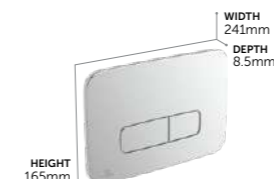

Oleas P3 Pneumatic Dual Flushplate

R0124AC White **£69**
R0124AA Chrome (as shown) **£76**
R0124JG Matt chrome **£76**