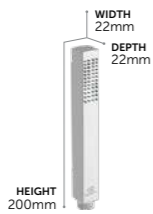

Single Function Stick Square Handspray

BD320AA	£89