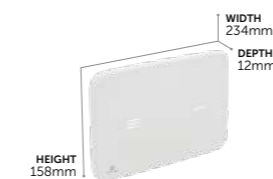

Altes NT1 Electronic Ceramic Dual Flushplate

R0130AC White (as shown) **£1080**
R0130A6 Black **£1080**