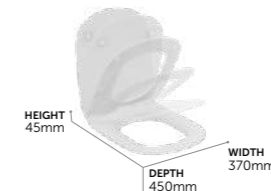

Toilet Seats and Covers		

T352801	Toilet seat and cover	£84
T352701	Toilet seat and cover, soft close, quick release	£154
T3527V1	Toilet seat and cover, soft close, quick release, silk white	£199
T3527V3	Toilet seat and cover, soft close, quick release, silk black	£230

→ QUICK RELEASE OPTION
→ SOFT CLOSE OPTION
→ 5 YEAR GUARANTEE