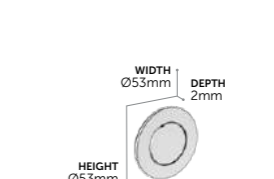

Oleas P3 Pneumatic Dual Flushplate

R0124AC White **£69**
R0124AA Chrome (as shown) **£76**
R0124JG Matt chrome **£76**

Septa Pro XS P1 Single Push Button

R0109AA Chrome, no logo **£40**

Septa Pro XS P2 Pneumatic Single Push Button