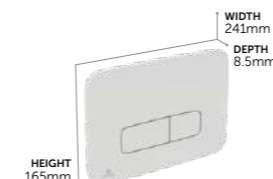

Oleas M3 Mechanical Dual Flushplate

R0123AC White (as shown) **£61**
R0123AA Chrome **£69**
R0123JG Matt chrome **£69**
R0123A6 Black **£79**