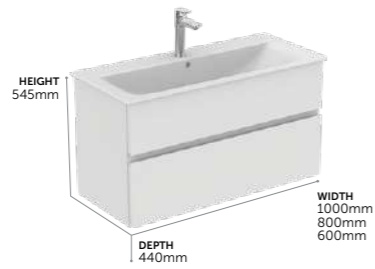

Vanity Basin Unit, 4 Drawers, 120 cm

E3390-- Basin unit, wall mounted, 120 cm **£1,458**

- BASIN UNITS FOR ASSEMBLY WITH VANITY BASINS
- RECOMMENDED: SPACE SAVING BOTTLE TRAP EE23033967 (ORDER SEPARATELY)
- MINIMALIST HANDLE FREE DESIGN
- PRE-ASSEMBLED FOR EASE OF INSTALLATION
- SOFT CLOSE SYSTEM
- 5 YEAR GUARANTEE