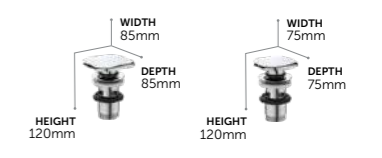

Basin Ancillaries

T3629AA	Luxury basin clicker waste, slotted	£47
T3630AA	Small luxury basin clicker waste, slotted	£47
T854601	Ceramic waste cover	£28
T360301	Small ceramic waste cover	£28