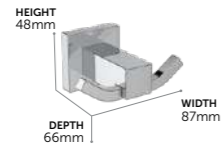

Single Robe Hook

E2192AA £24

Double Robe Hook

E2193AA £37

Soap Dish & Holder

E2201AA £64

Tumbler & Holder

E2204AA £64