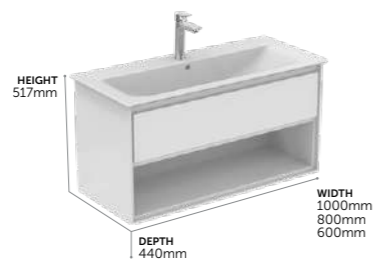

Cube Basin Units, 1 Drawer

E0846--	Basin unit, wall mounted, 60 cm	£584
E0844--	Basin unit, wall mounted, 55 cm	£550
E0842--	Basin unit, wall mounted, 50 cm	£516

→ BASIN UNITS FOR ASSEMBLY WITH CONNECT AIR CUBE BASINS
→ RECOMMENDED: SPACE SAVING BOTTLE TRAP EE23033967 (ORDER SEPARATELY)
→ MINIMALIST HANDLE FREE DESIGN
→ PRE-ASSEMBLED FOR EASE OF INSTALLATION
→ SOFT CLOSE SYSTEM
→ 5 YEAR GUARANTEE

Basin Unit, 2 Drawers with Open Shelf, 120 cm

- E0829-- Basin unit, wall mounted, 120 cm **£833**
- BASIN UNITS FOR ASSEMBLY WITH VANITY AND VESSEL BASINS (VESSEL BASINS REQUIRE WORKTOP)
 - RECOMMENDED: SPACE SAVING BOTTLE TRAP EE23033967 (ORDER SEPARATELY)
 - MINIMALIST HANDLE FREE DESIGN
 - PRE-ASSEMBLED FOR EASE OF INSTALLATION
 - SOFT CLOSE SYSTEM
 - 5 YEAR GUARANTEE