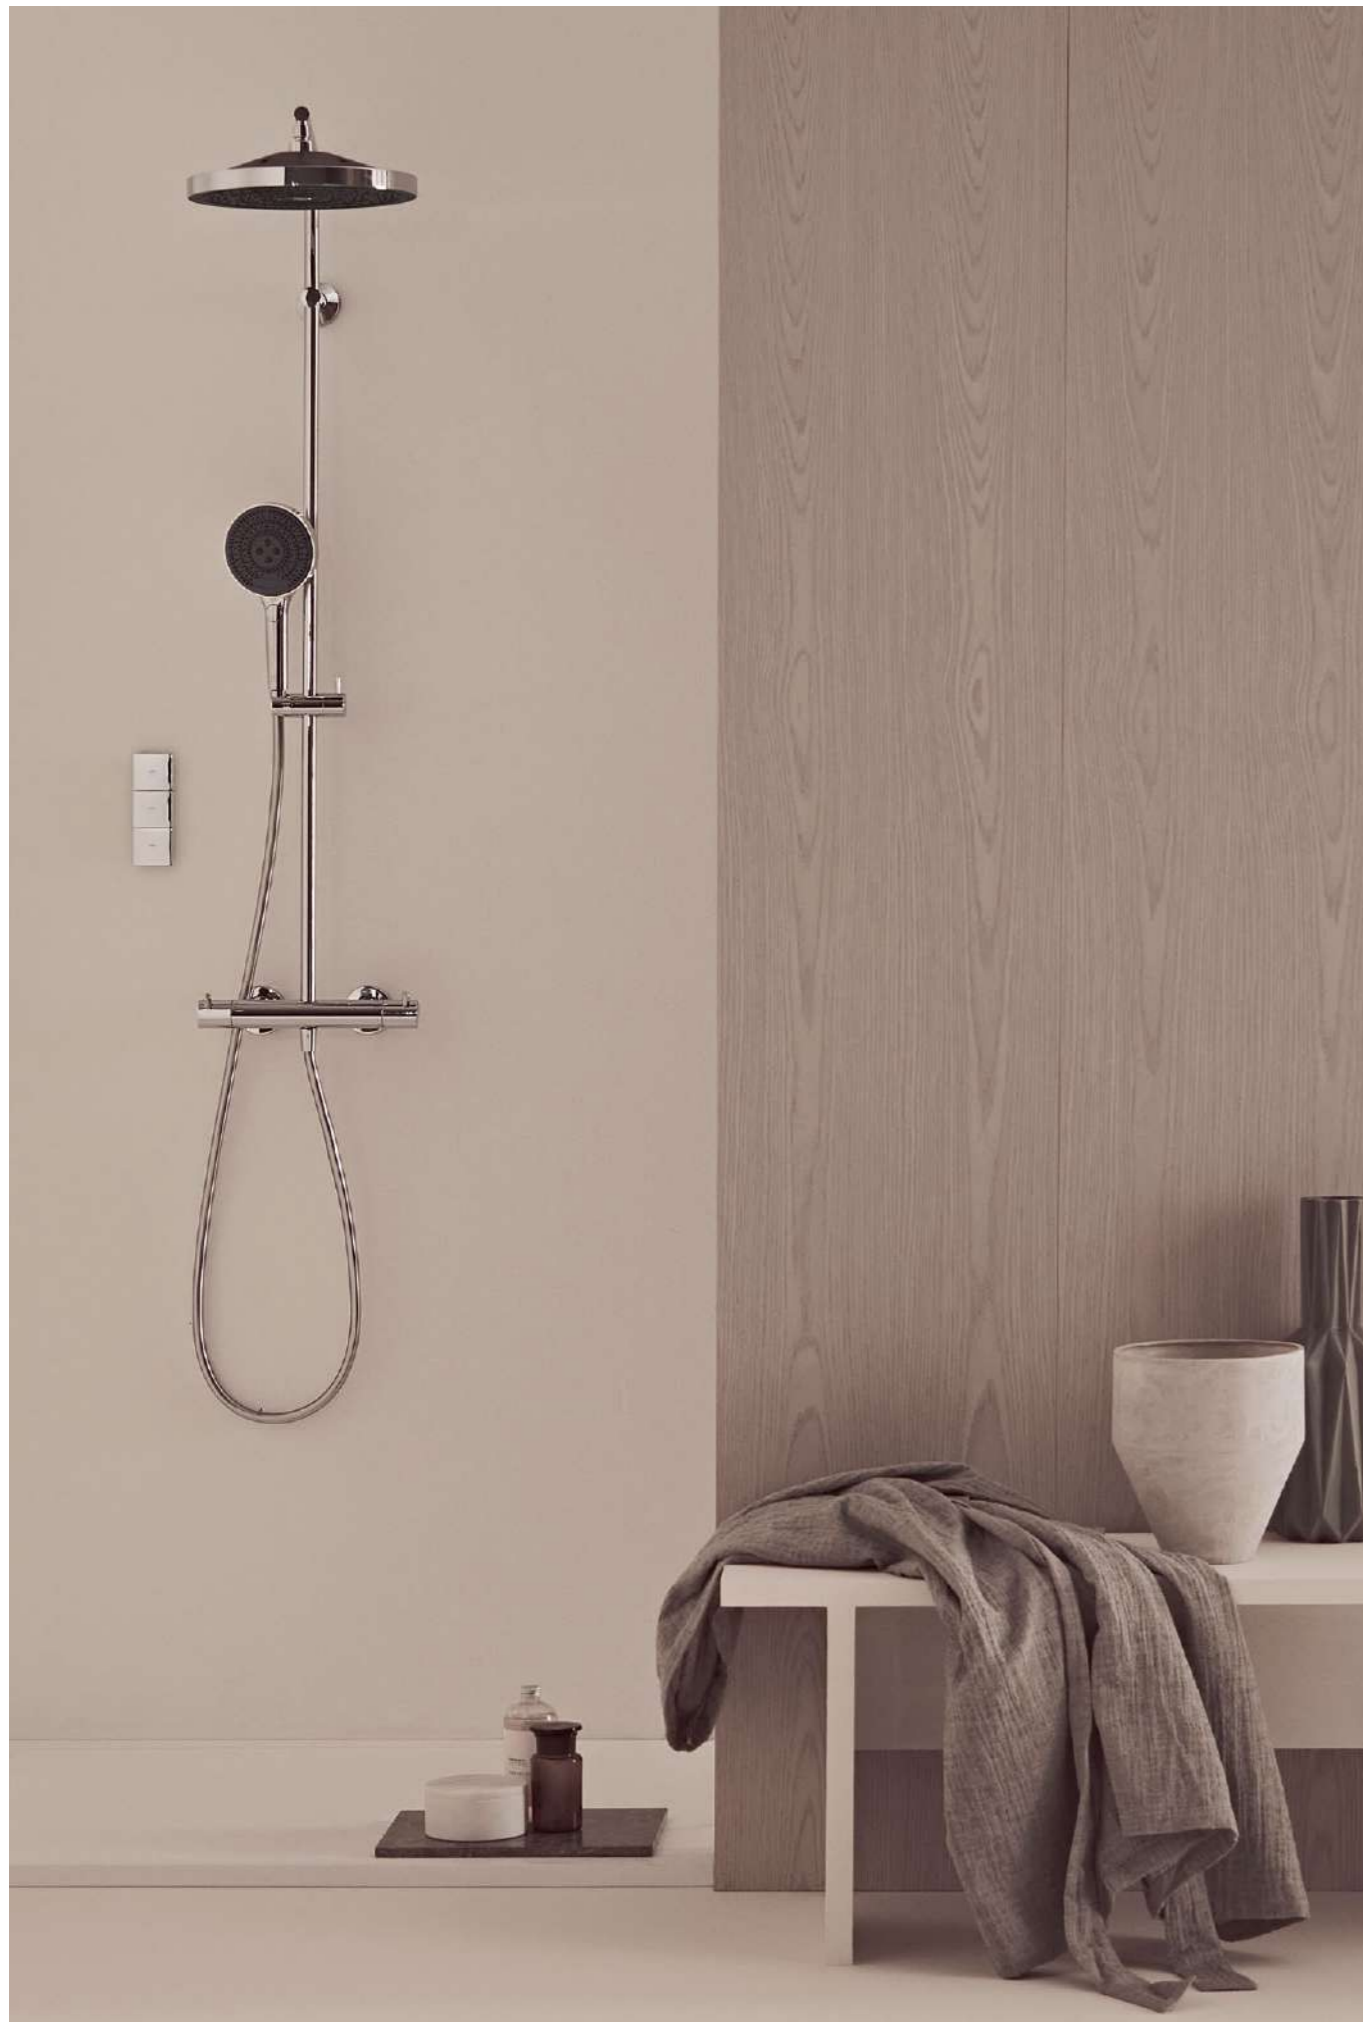

CERATHERM T125

SCAN TO LEARN
MORE ABOUT
CERATHERM T125

SHOWER MIXERS & SYSTEMS

1. **A7592AA** **£374**
2. → IS THERMOSTATIC CARTRIDGE
   - → ADJUSTABLE MAX. HOT TEMPERATURE LIMIT STOP
   - → COOL BODY
   - → METAL HANDLES WITH CYLINDRICAL PIN FOR EASY GRIP FEATURE
   - → PIN AS TEMPERATURE SAFETY BUTTON
   - → WATER AND ENERGY SAVING
   - → COMPLIES WITH EN1111
   - → 5 YEAR GUARANTEE

1. **A7588AA** **£526**
2. → IS THERMOSTATIC CARTRIDGE
   - → ADJUSTABLE MAX. HOT TEMPERATURE LIMIT STOP
   - → DIVERTER INTEGRATED IN THE HANDLE
   - → COOL BODY
   - → METAL HANDLES WITH CYLINDRICAL PIN FOR EASY GRIP FEATURE
   - → PIN AS TEMPERATURE SAFETY BUTTON
   - → WATER AND ENERGY SAVING
   - → COMPLIES WITH EN1111
   - → 5 YEAR GUARANTEE

1. **A7593AA** **£526**
2. → IS THERMOSTATIC CARTRIDGE
   - → ADJUSTABLE MAX. HOT TEMPERATURE LIMIT STOP
   - → COOL BODY
   - → METAL HANDLES WITH CYLINDRICAL PIN FOR EASY GRIP FEATURE
   - → PIN AS TEMPERATURE SAFETY BUTTON
   - → WATER AND ENERGY SAVING
   - → COMPLIES WITH EN1111
   - → 5 YEAR GUARANTEE

1. **A7594AA** **£716**
2. → SWIVELLING TOP ARM FOR SHOWER HEAD
   - → IS THERMOSTATIC CARTRIDGE
   - → ADJUSTABLE MAX. HOT TEMPERATURE LIMIT STOP
   - → COOL BODY
   - → DIVERTER INTEGRATED IN THE HANDLE
   - → METAL HANDLES WITH CYLINDRICAL PIN FOR EASY GRIP FEATURE
   - → PIN AS TEMPERATURE SAFETY BUTTON
   - → WATER AND ENERGY SAVING
   - → INCLUDES SMOOTH, WIPE CLEAN AND DURABLE 1750MM IDEALFLEX HOSE
   - → 1 FUNCTION STICK HAND SPRAY MADE OF METAL - WIDE, RICH JET RAIN SPRAY
   - → LIMESCALE RESISTANT WITH RUB CLEAN NOZZLES
   - → HEIGHT ADJUSTABLE SHOWER HOLDER ON THE RAIL
   - → 300MM Ø METAL SHOWERHEAD 12 L/MIN
   - → COMPLIES WITH EN1111
   - → 5 YEAR GUARANTEE