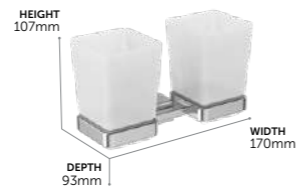

Single Robe Hook

E2192AA £24

Double Robe Hook

E2193AA £37

Soap Dish & Holder

E2201AA £64

Tumbler & Holder

E2204AA £64