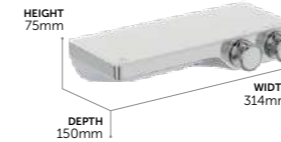

CERATHERM S200

SHOWER MIXERS & SYSTEMS

SCAN TO LEARN
MORE ABOUT
CERATHERM S200

S200 Shower Valve

- A7329AA Chrome **£444**
- A7329XG Silk black **£599**
- → IS THERMOSTATIC CARTRIDGE
- → COOL BODY
- → TEMPERATURE SAFETY BUTTON
- → WATER AND ENERGY SAVING
- → SHELF FOR MORE SPACE FOR BATH PRODUCTS
- → COMPLIES WITH EN1111
- → 5 YEAR GUARANTEE