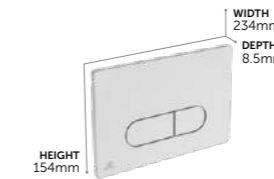

R016167

£251

FLUSHPLATES & PUSH BUTTONS

Oleas M1 Mechanical Dual Flushplate

R0115AC White (as shown) **£61**
R0115AA Chrome **£69**
R0115JG Matt chrome **£69**
R0115A6 Black **£79**

Oleas P1 Pneumatic Dual Flushplate