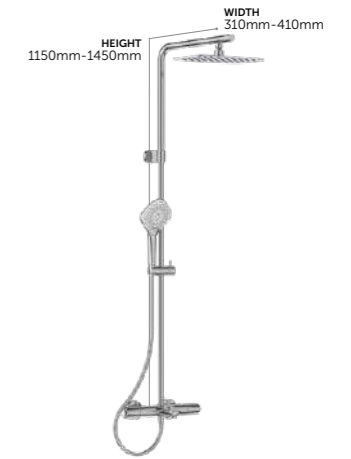

T100 Dual Bath Shower System

A7591AA

£1,367

- → 3 WATER OUTLETS: SHOWER HEAD, BATH FILLER AND HAND SPRAY
- → IS THERMOSTATIC CARTRIDGE
- → ADJUSTABLE MAX. HOT TEMPERATURE LIMIT STOP
- → COOL BODY
- → DIAMOND SHAPE METAL HANDLES
- → TEMPERATURE SAFETY BUTTON
- → WATER AND ENERGY SAVING
- → RISER RAIL TO BE HEIGHT & DEPTH ADJUSTABLE DURING THE INSTALLATION BY TELESCOPIC FUNCTION
- → DISTANCE FROM WALL OUTLET TO SHOWERHEAD ADJUSTABLE BETWEEN 900MM-1200MM
- → DISTANCE FROM WALL OUTLET TO SHOWERHEAD ADJUSTABLE BETWEEN 1150MM-1450MM
- → INCLUDES SMOOTH, WIPE CLEAN AND DURABLE IDEALFLEX HOSE
- → 125MM 3 FUNCTION IDEALRAIN EVOJET D HANDSPRAY WITH NAVIGO® PUSH BUTTON - 8 L/MIN
- → EASY CLEAN
- → HEIGHT ADJUSTABLE SHOWER HOLDER ON THE RAIL
- → 200X300MM METAL SHOWERHEAD 12 L/MIN
- → WATER AND ENERGY SAVING
- → COMPLIES WITH EN1111
- → 5 YEAR GUARANTEE

FINISHES ● AA Chrome ● XG Silk Black