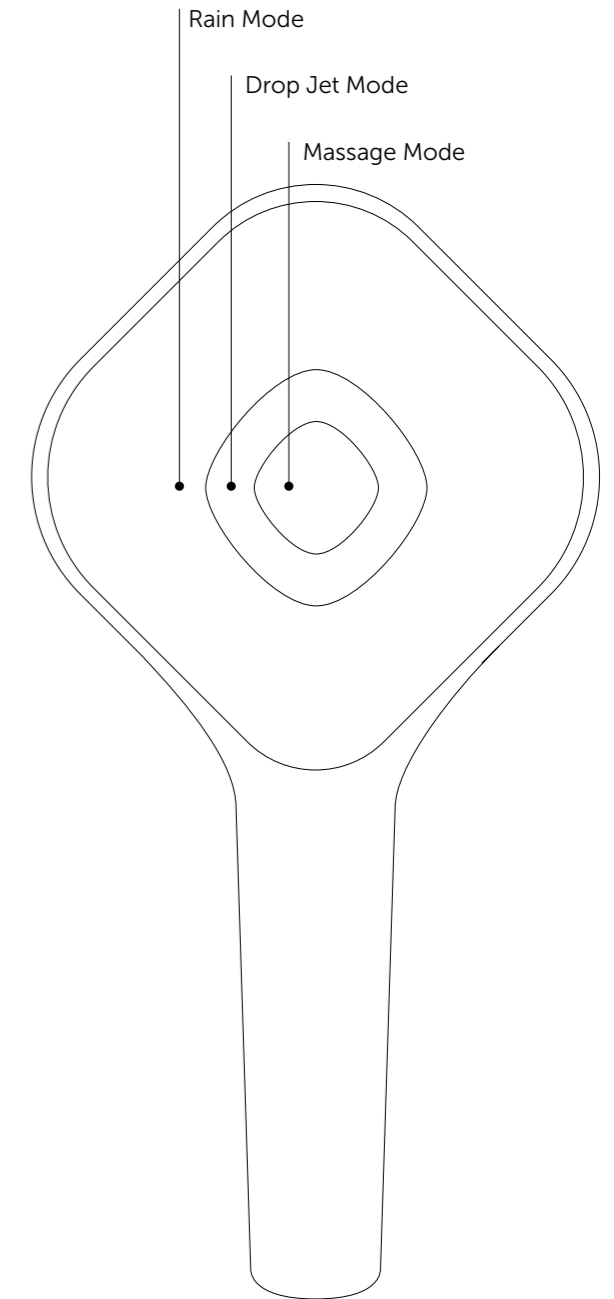

FINISHES ● AA Chrome ● XG Silk Black

PRICES RRP INC VAT

CERATHERM NAVIGO

161

PERFORMANCE
SHOULDERS

IDEALRAIN EVO & EVO JET

Two high performance models to enhance your showering experience.

EVO ROUND