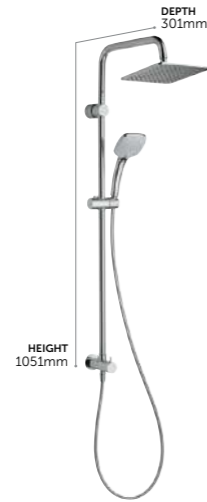

Square Shower System

A5862AA	For exposed mixers	£918
A5834AA	For built-in mixers	£918

2. → CUBE RAINSHOWER Ø200MM FITTED WITH REMOVABLE 12 LITRES PER MINUTE FLOW REGULATOR
   - → 3 MODE HANDSPRAY (RAIN, FINE RAIN & MASSAGE) FITTED WITH REMOVABLE 8 LITRES PER MINUTE FLOW REGULATOR
   - → FIXED RISER WITH 25MM DIAMETER TUBE
   - → METAL SLIDER WITH PRESS TO MOVE SLIDER
   - → TWO WAY DIVERTER WITH METAL PIN HANDLE
   - → 1.8M IDEALFLEX SMOOTH METAL EFFECT HOSE
   - → LIMESCALE RESISTANT, RUB CLEAN NOZZLES
   - → MINIMUM OPERATING PRESSURE 0.5 BAR
   - → 5 YEAR GUARANTEE