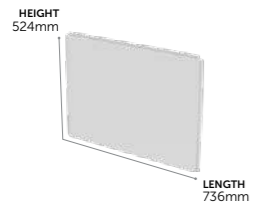

BATH PANELS

SCAN TO LEARN
MORE ABOUT
BATH PANELS

UNILUX & UNLINE PANELS

UNILUX PLUS+ PANELS

Unilux 70 cm end bath panel
E316901 £90

Unilux Plus+ 80 cm end bath panel
E483301 £96