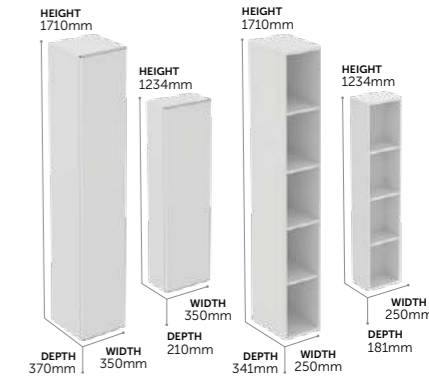

Column Units

T4305--	350mm tall column unit, 1 door	£1,035
T4306--	350mm half column unit, 1 door	£621
T4307--	250mm open tall column unit, 4 shelves	£646
T4308--	250mm open half column unit, 3 shelves	£388

→ MINIMALIST HANDLE FREE DESIGN
→ PRE-ASSEMBLED FOR EASE OF INSTALLATION
→ SOFT CLOSE SYSTEM
→ 5 YEAR GUARANTEE

Wall Mounted Toilet with Aquablate®

T299701	Bowl with horizontal outlet	£472
R015367	ProSys 1150mm height, mechanical wall hung WC frame, 120 depth, front actuation	£347
R0123AA	Oleas M3 mechanical dual flushplate	£69

→ AQUABLADE®
→ HORIZONTAL OUTLET
→ DUAL FLUSH & WATER SAVING
→ CERAMIC LIFETIME GUARANTEE

FINISHES ● WG Glossy White ● Y2 Matt Anthracite

T360101	Toilet seat and cover, soft close	£187

→ QUICK RELEASE
→ SOFT CLOSE OPTION AVAILABLE
→ 5 YEAR GUARANTEE