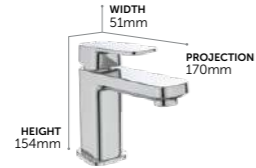

Basin Mixer

A6327AA **£360**

- → SUITABLE FOR HIGH PRESSURE ONLY
- → SWIVEL OUTLET TO DIRECT WATER STREAM
- → 5 L/MIN AERATOR
- → TEMPERATURE LIMIT STOP
- → EASYFIX
- → WATER AND ENERGY SAVING
- → 5 YEAR GUARANTEE