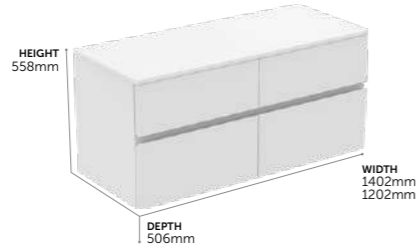

Basin Units with Worktop, 4 Drawers

- E3441-- Basin unit, wall mounted, 140 cm **£1,664**
- E3437-- Basin unit, wall mounted, 120 cm **£1,498**

- → BASIN UNITS FOR ASSEMBLY WITH VANITY BASINS
- → RECOMMENDED: SPACE SAVING BOTTLE TRAP EE23033967 (ORDER SEPARATELY)
- → MINIMALIST HANDLE FREE DESIGN
- → PRE-ASSEMBLED FOR EASE OF INSTALLATION
- → SOFT CLOSE SYSTEM
- → 5 YEAR GUARANTEE