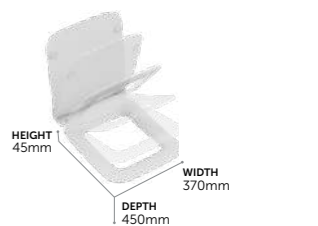

Slim Toilet Seats and Covers

T385701	Slim toilet seat and cover, soft close	£187

→ QUICK RELEASE
→ SOFT CLOSE OPTION
→ 5 YEAR GUARANTEE

SCAN TO LEARN MORE ABOUT STRADA II