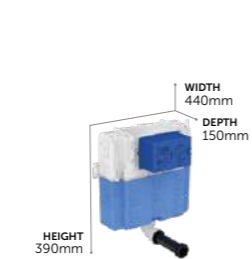

150 Depth Concealed Cistern, Furniture Height

R042867 Mechanical, front actuation CL2, furniture Height (820mm) **£189**

R042967 Pneumatic, front actuation CL2, furniture Height (820mm) **£209**

→ FRONT OR TOP ACTUATION
→ NOT COMPATIBLE WITH ELECTRONIC FLUSHPLATES