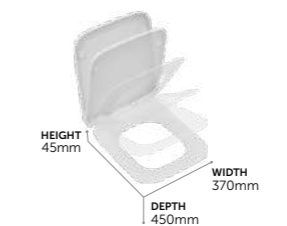

Toilet Seats and Covers

T360101	Toilet seat and cover, soft close	£187

→ QUICK RELEASE
→ SOFT CLOSE OPTION AVAILABLE
→ 5 YEAR GUARANTEE