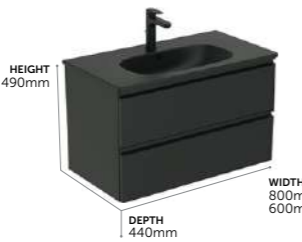

Washbasin 50 cm		
T009901	50 cm washbasin	£131
T033501	Full pedestal	£84
T033401	Semi-pedestal	£93
E015767	Basin fixing set	£22

→ CENTRAL TAPHOLE, OVERFLOW
→ FOR ASSEMBLY WITH PEDESTAL, SEMI-PEDESTAL, OR ALONE WITH BOTTLE TRAP
→ CERAMIC LIFETIME GUARANTEE