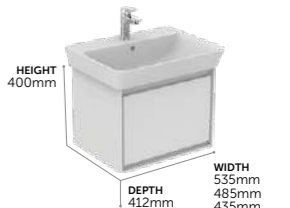

Cube Basin Units, 1 Drawer

E0846--	Basin unit, wall mounted, 60 cm	£584
E0844--	Basin unit, wall mounted, 55 cm	£550
E0842--	Basin unit, wall mounted, 50 cm	£516

→ BASIN UNITS FOR ASSEMBLY WITH CONNECT AIR CUBE BASINS
→ RECOMMENDED: SPACE SAVING BOTTLE TRAP EE23033967 (ORDER SEPARATELY)
→ MINIMALIST HANDLE FREE DESIGN
→ PRE-ASSEMBLED FOR EASE OF INSTALLATION
→ SOFT CLOSE SYSTEM
→ 5 YEAR GUARANTEE

FINISHES ● B2 Gloss White carcass & fronts / Matt White trim ● KN White carcass & fronts / Matt Grey trim ● EQ Grey carcass & fronts / Matt White trim ● UK Light Brown Wood carcass & fronts / Matt Light Brown trim ● PS Light Grey Wood carcass & fronts / Matt White trim ● VY Matt Dark Brown carcass & fronts / Matt White trim ● NE Silk Black & Wood