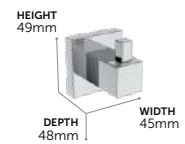

IOM SQUARE ACCESSORIES

Single Robe Hook

E2192AA £24