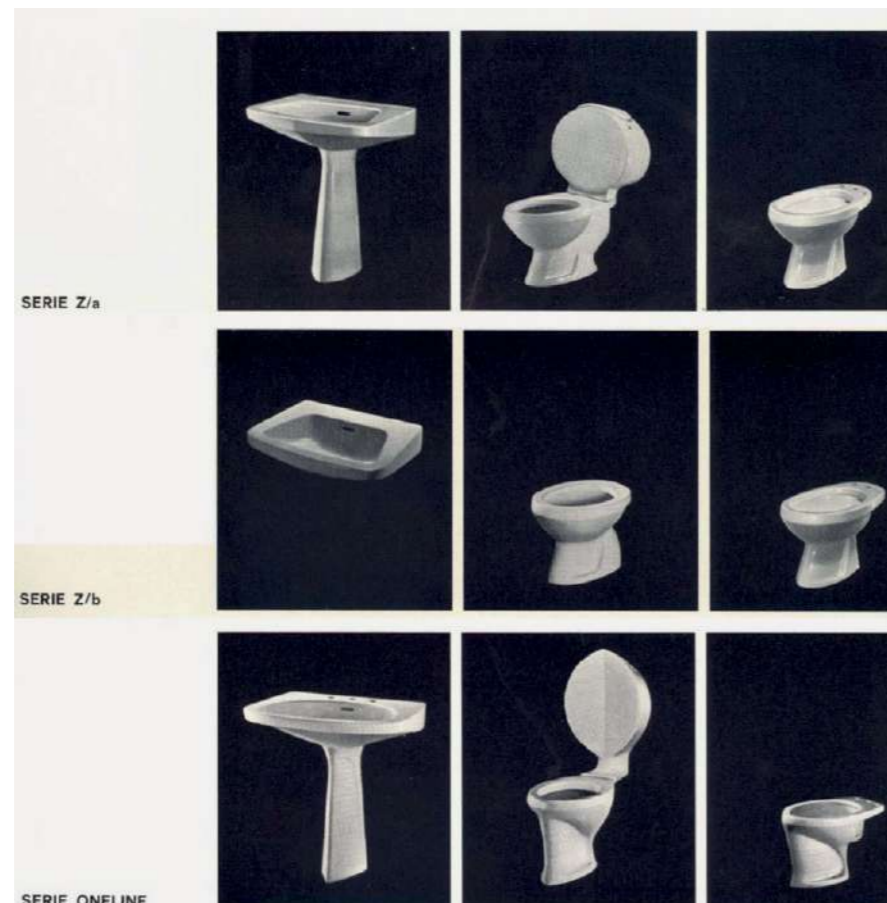

Ponti Z, an iconic shape of the fifties and sixties.

The basin is smooth and without reliefs, is trapezoidal: a shape that follows the movement of the arms when washing.

...This is the cultural environment where my work with Ideal Standard takes place and it's no coincidence it takes inspiration from the company's own roots."