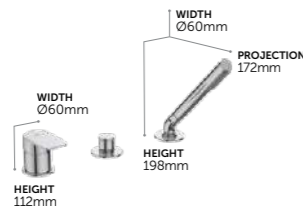

3 Hole Bath Shower Mixer

A6349AA Mixer with diverter & handspray **£971**

- → FOR USE WITH A COMBINED BATH FILLER & OVERFLOW SEE E1485AA, E1487AA OR E1488AA,
- → CONSIDER THE MIXER'S POSITION ON THE BATH TAP DECK TO AVOID INTERFERING WITH THE OVERFLOW
- → SUITABLE FOR HIGH PRESSURE ONLY
- → TEMPERATURE LIMIT STOP
- → 5 YEAR GUARANTEE