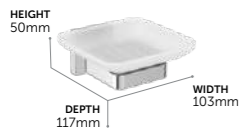

Soap Dish & Holder

E2201AA £64