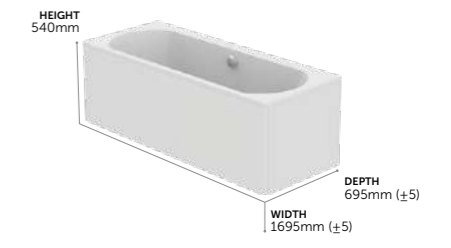

Double-ended Bath		

IdealForm Plus +		
T360601	170 x 70 cm, no tap holes	£580
E479701	Unilux Plus+ 170 cm front panel	£179
E483101	Unilux Plus+ 70 cm end panel	£90

→ 25 YEAR GUARANTEE