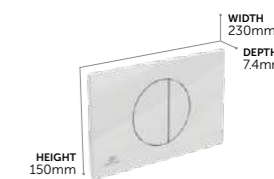

Oleas M5 Mechanical Dual Flushplate

R0503AC White (as shown) **£61**
R0503AA Chrome **£69**
R0503A6 Black **£79**
R0503JG Matt chrome **£69**
R0503AW Silk white **£79**
R0503RO Rose **£108**
R0503SI Silver **£108**