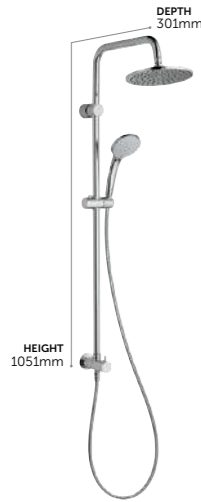

Round Shower System

A5691AA	For exposed mixers	£762
A5689AA	For built-in mixers	£762
A860873AA	Shower bar extension	£112

2. → ROUND RAINSHOWER Ø200MM FITTED WITH REMOVABLE 12 LITRES PER MINUTE FLOW REGULATOR
   - → 3 MODE HANDSPRAY (RAIN, FINE RAIN & MASSAGE) FITTED WITH REMOVABLE 8 LITRES PER MINUTE FLOW REGULATOR
   - → FIXED RISER WITH 25MM DIAMETER TUBE
   - → METAL SLIDER WITH PRESS TO MOVE SLIDER
   - → TWO WAY DIVERTER WITH METAL PIN HANDLE
   - → 1.8M IDEALFLEX SMOOTH METAL EFFECT HOSE
   - → LIMESCALE RESISTANT, RUB CLEAN NOZZLES
   - → MINIMUM OPERATING PRESSURE 0.5 BAR
   - → 5 YEAR GUARANTEE