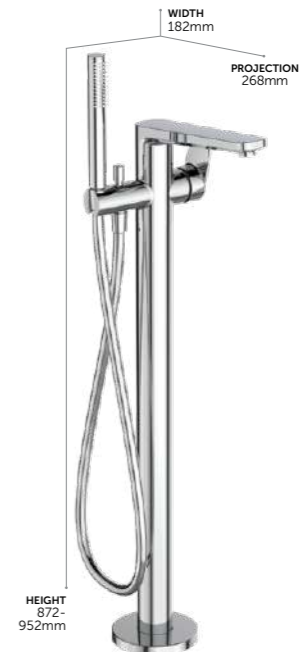

A6336AA **£387**

- → SUITABLE FOR HIGH PRESSURE ONLY
- → SWIVEL OUTLET TO DIRECT WATER STREAM
- → TEMPERATURE LIMIT STOP
- → EASYFIX
- → WATER AND ENERGY SAVING
- → 5 YEAR GUARANTEE

A6353AA **£474**

- → SUITABLE FOR HIGH PRESSURE ONLY
- → 5 YEAR GUARANTEE

A6349AA Mixer with diverter & handspray **£971**

- → FOR USE WITH A COMBINED BATH FILLER & OVERFLOW SEE E1485AA, E1487AA OR E1488AA,
- → CONSIDER THE MIXER'S POSITION ON THE BATH TAP DECK TO AVOID INTERFERING WITH THE OVERFLOW
- → SUITABLE FOR HIGH PRESSURE ONLY
- → TEMPERATURE LIMIT STOP
- → 5 YEAR GUARANTEE

A6348AA Mixer with spout & handspray **£1,092**

- → CONSIDER THE MIXER'S POSITION ON THE BATH TAP DECK TO AVOID INTERFERING WITH THE OVERFLOW
- → SUITABLE FOR HIGH PRESSURE ONLY
- → TEMPERATURE LIMIT STOP
- → 5 YEAR GUARANTEE

A6339AA **£357**
A1000NU Easy box built-in kit **£127**

- → REQUIRES BUILT-IN KIT A1000NU & A SUITABLE OUTLET
- → SUITABLE FOR HIGH PRESSURE ONLY
- → 5 YEAR GUARANTEE

A6340AA **£394**
A1000NU Easy box built-in kit **£127**

- → REQUIRES BUILT-IN KIT A1000NU & A SUITABLE OUTLET
- → SUITABLE FOR HIGH PRESSURE ONLY
- → 5 YEAR GUARANTEE

A6337AA **£443**

- → SUITABLE FOR HIGH PRESSURE ONLY
- → 5 YEAR GUARANTEE

A6338AA **£557**

- → SUITABLE FOR HIGH PRESSURE ONLY
- → 5 YEAR GUARANTEE

Free-standing Bath Shower Mixer

A6347AA Chrome **£1,983**
A6347XG Silk black **£2,478**
A6133NU In floor fixing **£57**

- → REQUIRES BUILT-IN KIT A6133NU
- → SUITABLE FOR HIGH PRESSURE ONLY
- → TEMPERATURE LIMIT STOP
- → 5 YEAR GUARANTEE