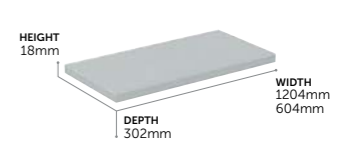

Worktops for Semi-Countertop and WC Units

1. E0841-- 120 cm worktop **£128**
   E0839-- 60 cm worktop **£95**
2. → USE 120 CM WHEN INSTALLING SEMI-COUNTERTOP BASIN & WC UNITS SIDE BY SIDE
   - → 5 YEAR GUARANTEE