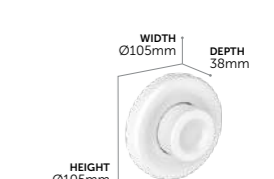

Oleas P3 Pneumatic Dual Flushplate

R0124AC White **£69**
R0124AA Chrome (as shown) **£76**
R0124JG Matt chrome **£76**

Septa Pro XS P1 Single Push Button

R0109AA Chrome, no logo **£40**

Septa Pro XS P2 Pneumatic Single Push Button