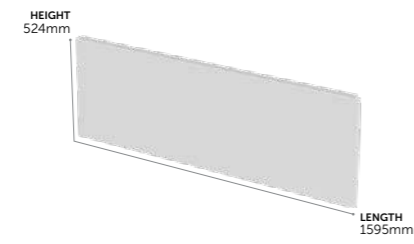

Unilux 160 cm front bath panel
E318301 £178

BATH PANELS

SCAN TO LEARN
MORE ABOUT
BATH PANELS

UNILUX & UNLINE PANELS

UNILUX PLUS+ PANELS