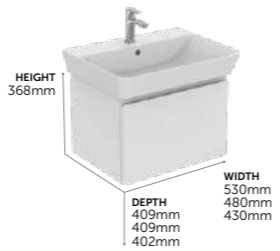

Basin Units, 1 Drawer

E3408-- Basin unit, wall mounted, 60 cm **£581**
E3406-- Basin unit, wall mounted, 55 cm **£543**
E3404-- Basin unit, wall mounted, 50 cm **£508**

- → BASIN UNITS FOR ASSEMBLY WITH CONNECT AIR CUBE BASINS
- → RECOMMENDED: SPACE SAVING BOTTLE TRAP EE23033967 (ORDER SEPARATELY)
- → MINIMALIST HANDLE FREE DESIGN
- → PRE-ASSEMBLED FOR EASE OF INSTALLATION
- → SOFT CLOSE SYSTEM
- → 5 YEAR GUARANTEE