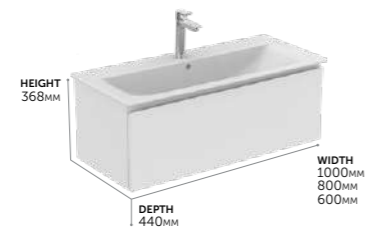

Vanity Basin Units, 1 Drawer

E3384-- Basin unit, wall mounted, 100 cm **£672**
E3383-- Basin unit, wall mounted, 80 cm **£600**
E3382-- Basin unit, wall mounted, 60 cm **£572**

- → BASIN UNITS FOR ASSEMBLY WITH VANITY BASINS
- → RECOMMENDED: SPACE SAVING BOTTLE TRAP EE23033967 (ORDER SEPARATELY)
- → MINIMALIST HANDLE FREE DESIGN
- → PRE-ASSEMBLED FOR EASE OF INSTALLATION
- → SOFT CLOSE SYSTEM
- → 5 YEAR GUARANTEE