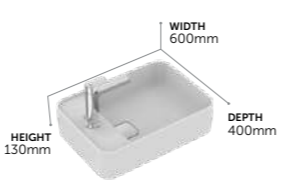

Rectangular Vessel Basin with Side Deck 60 cm

E237401	60 cm, with overflow	£318

→ SIDE TAPHOLE, OVERFLOW
→ CHROME CLICKER WASTE INCLUDED
→ SECURED WITH PROVIDED FIXING SET & SILICON SEALANT
→ CERAMIC LIFETIME GUARANTEE