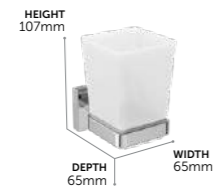

Single Robe Hook

E2192AA £24

Double Robe Hook

E2193AA £37

Soap Dish & Holder

E2201AA £64

Tumbler & Holder

E2204AA £64