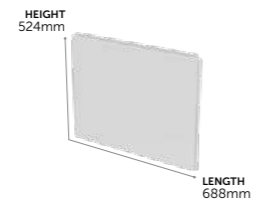

Unilux 70 cm end bath panel
E316901 £90