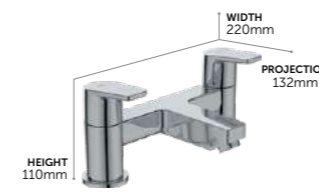

Bath Filler

BC694AA Chrome £215

- → FIRMAFLOW® CARTRIDGE
- → 5 YEAR GUARANTEE