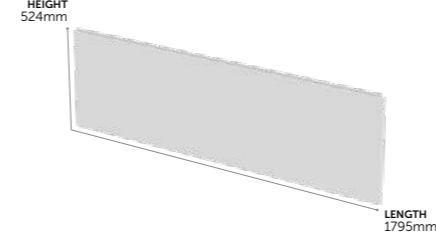

Unilux Plus+ 180 cm front bath panel
E479801 £179

BATH PANELS

SCAN TO LEARN
MORE ABOUT
BATH PANELS

UNILUX & UNLINE PANELS

UNILUX PLUS+ PANELS