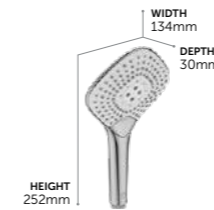

Evo Jet Diamond Handspray

1. **B1760AA** **£84**
2. → EVOJET ROUND HAND SHOWER 125MM
   - → 3 SPRAY MODES: RAIN, DROP-JET, MASSAGE, ACTIVATED WITH NAVIGO® PUSH BUTTON
   - → FLOW RATE LIMITER 8 L/MIN
   - → EASY CLEAN
   - → WATER SAVING
   - → 5 YEAR GUARANTEE