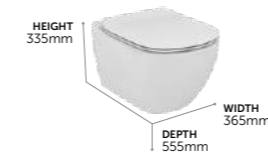

Wall Mounted Toilet with AquaBlade®		

T007901	Bowl with horizontal outlet	£420
T0079V1	Bowl with horizontal outlet, silk white	£545
T0079V3	Bowl with horizontal outlet, silk black	£629
R014067	Prosys 82cm height with dual flush 6/4 litres, mechanical wall mounted wc frame, 15cm depth, front or top actuation	£347
R0115AA	Oleas M1 mechanical dual flushplate	£69
E006067	Support frame	£252

→ AQUABLADE®
→ HORIZONTAL OUTLET
→ DUAL FLUSH & WATER SAVING
→ HIDDEN FIXINGS
→ CERAMIC LIFETIME GUARANTEE