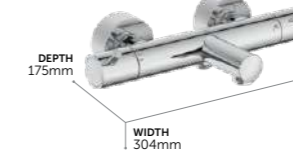

T125 Bath Shower Mixer

1. **A7588AA** **£526**
2. → IS THERMOSTATIC CARTRIDGE
   - → ADJUSTABLE MAX. HOT TEMPERATURE LIMIT STOP
   - → DIVERTER INTEGRATED IN THE HANDLE
   - → COOL BODY
   - → METAL HANDLES WITH CYLINDRICAL PIN FOR EASY GRIP FEATURE
   - → PIN AS TEMPERATURE SAFETY BUTTON
   - → WATER AND ENERGY SAVING
   - → COMPLIES WITH EN1111
   - → 5 YEAR GUARANTEE