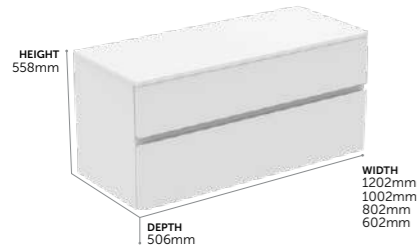

Basin Units with Worktop, 2 Drawers

- E3431-- Basin unit, wall mounted, 120 cm **£1,154**
- E3435-- Basin unit, wall mounted, 100 cm **£1,074**
- E3434-- Basin unit, wall mounted, 80 cm **£954**
- E3433-- Basin unit, wall mounted, 60 cm **£864**

- → BASIN UNITS FOR ASSEMBLY WITH VANITY BASINS
- → RECOMMENDED: SPACE SAVING BOTTLE TRAP EE23033967 (ORDER SEPARATELY)
- → MINIMALIST HANDLE FREE DESIGN
- → PRE-ASSEMBLED FOR EASE OF INSTALLATION
- → SOFT CLOSE SYSTEM
- → 5 YEAR GUARANTEE