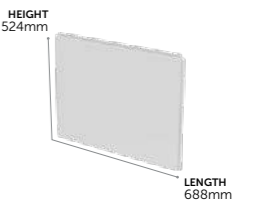

BATH PANELS

SCAN TO LEARN
MORE ABOUT
BATH PANELS

UNILUX & UNLINE PANELS

UNILUX PLUS+ PANELS

Unilux 70 cm end bath panel
E316901 £90

Unilux Plus+ 80 cm end bath panel
E483301 £96