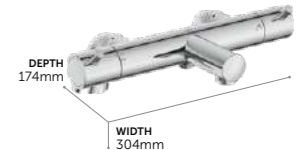

T125 Deck Mounted Bath Shower Mixer

1. **A7593AA** **£526**
2. → IS THERMOSTATIC CARTRIDGE
   - → ADJUSTABLE MAX. HOT TEMPERATURE LIMIT STOP
   - → COOL BODY
   - → METAL HANDLES WITH CYLINDRICAL PIN FOR EASY GRIP FEATURE
   - → PIN AS TEMPERATURE SAFETY BUTTON
   - → WATER AND ENERGY SAVING
   - → COMPLIES WITH EN1111
   - → 5 YEAR GUARANTEE