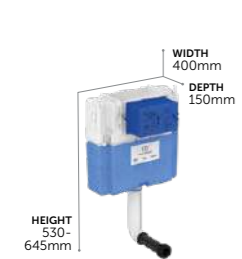

1150mm Free Standing WC Frame

R031467 Mechanical wall hung WC frame, 120 depth, front actuation CL2 **£386**

→ FRONT ACTUATION ONLY

Half Frame for Wall Hung Pans

R010067 Half frame for wall hung WC pans (no cistern) **£205**