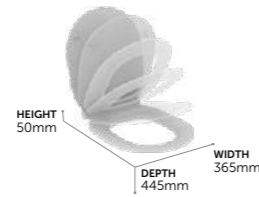

Slim Toilet Seats and Covers

E080901	Toilet seat and cover	£133
E081101	Toilet seat and cover, soft close	£191
E0368V3	Toilet seat and cover, soft close, silk black	£259

→ QUICK RELEASE
→ SOFT CLOSE OPTION
→ 5 YEAR GUARANTEE