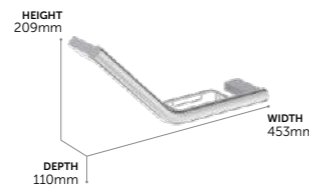

Towel Rails
N1385AA 30 cm £79
N1386AA 45 cm £87
N1387AA 60 cm £95

Glass Shelves
N1392AA 500mm £112
N1394AA 600mm £123

Grab Rail with Soap Basket
A9160AA £257

IOM ACCESSORIES

Robe Hook

A9115AA	Chrome	£24
A9115XG	Silk black	£32