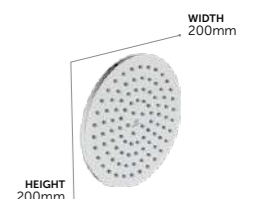

Round Ø200mm Rainshowers

B9442AA	M1 Ø200mm, chrome	£211
BD140XG	M1 Ø200mm, silk black	£285

2. → ROUND RAINSHOWER HEAD Ø200MM
   - → 1 SPRAY MODE: RAIN
   - → LIMESCALE RESISTANT, RUB CLEAN NOZZLES
   - → REMOVABLE 12 LITRES PER MINUTE FLOW REGULATOR
   - → SUITABLE FOR LOW OR HIGH PRESSURE INSTALLATION
   - → BRASS BODY WITH CHROME FINISH
   - → 5 YEAR GUARANTEE