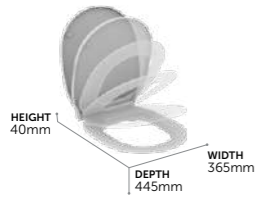

Wrap Toilet Seats and Cover

E081401	Toilet seat and cover, soft close	£191

→ QUICK RELEASE
→ SOFT CLOSE OPTION
→ 5 YEAR GUARANTEE