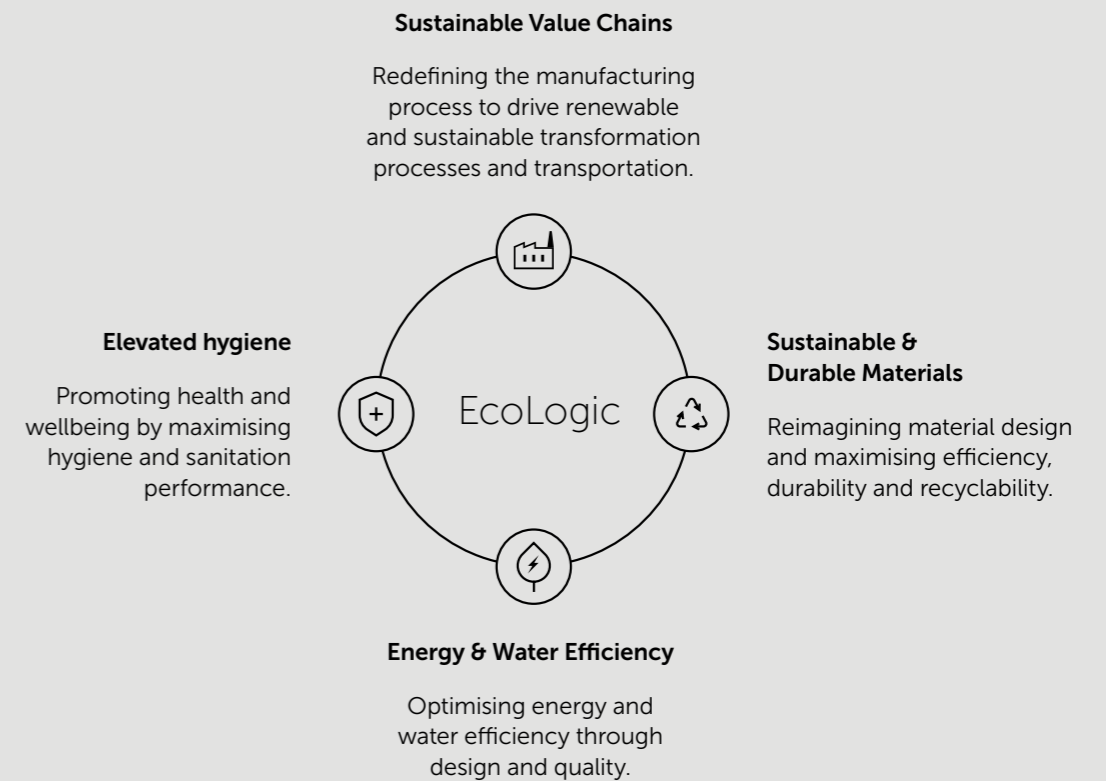

Innovating for a better tomorrow

We strive to be leaders in performance. Whether it's excellence in comfort, safety, hygiene or durability, performance makes everything possible.

To the list can be added sustainability. By combining experience with expertise, we are able to push past limitations into new possibilities, and deliver innovations that help save natural resources, reduce our products' embodied carbon, increase their longevity and promote health.

Discover some of our performance-led innovations that help us in shaping a better tomorrow.

EcoLogic

Making sustainability an easy choice

We want to make it as easy as possible for our customers to make sustainable choices across all bathroom categories. This requires us to rethink our production processes and reduce the ecological impact of our products over their entire lifespan.

That is why we developed EcoLogic – a new approach to product development that focuses on four values, allowing us to integrate sustainability in our manufacturing processes and our finished products.

The four values touch every phase of a product's life-cycle and focus on reducing CO₂ emissions and waste, saving energy, water and other natural resources, promoting hygiene and protecting vulnerable users.