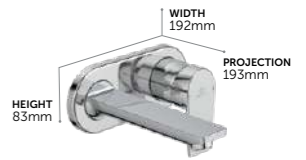

Built-in Basin Mixer

1. **A6578AA** **£330**
   A5948NU Basin mixer built-in kit **£138**
2. → SUPPLIED FITTED WITH A REMOVABLE 5 LITRES PER MINUTE ECO FLOW REGULATOR
   - → FIRMAFLOW® CARTRIDGE
   - → REQUIRES BUILT-IN KIT A5948NU
   - → WATER AND ENERGY SAVING
   - → TEMPERATURE LIMIT STOP
   - → 5 YEAR GUARANTEE