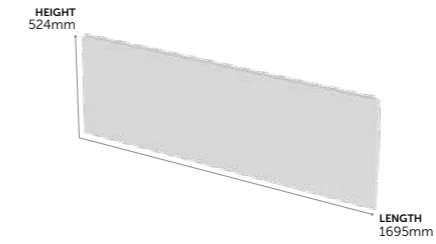

Unilux Plus+ 170 cm front bath panel
E479701 £179

BATH PANELS

SCAN TO LEARN
MORE ABOUT
BATH PANELS

UNILUX & UNLINE PANELS

UNILUX PLUS+ PANELS