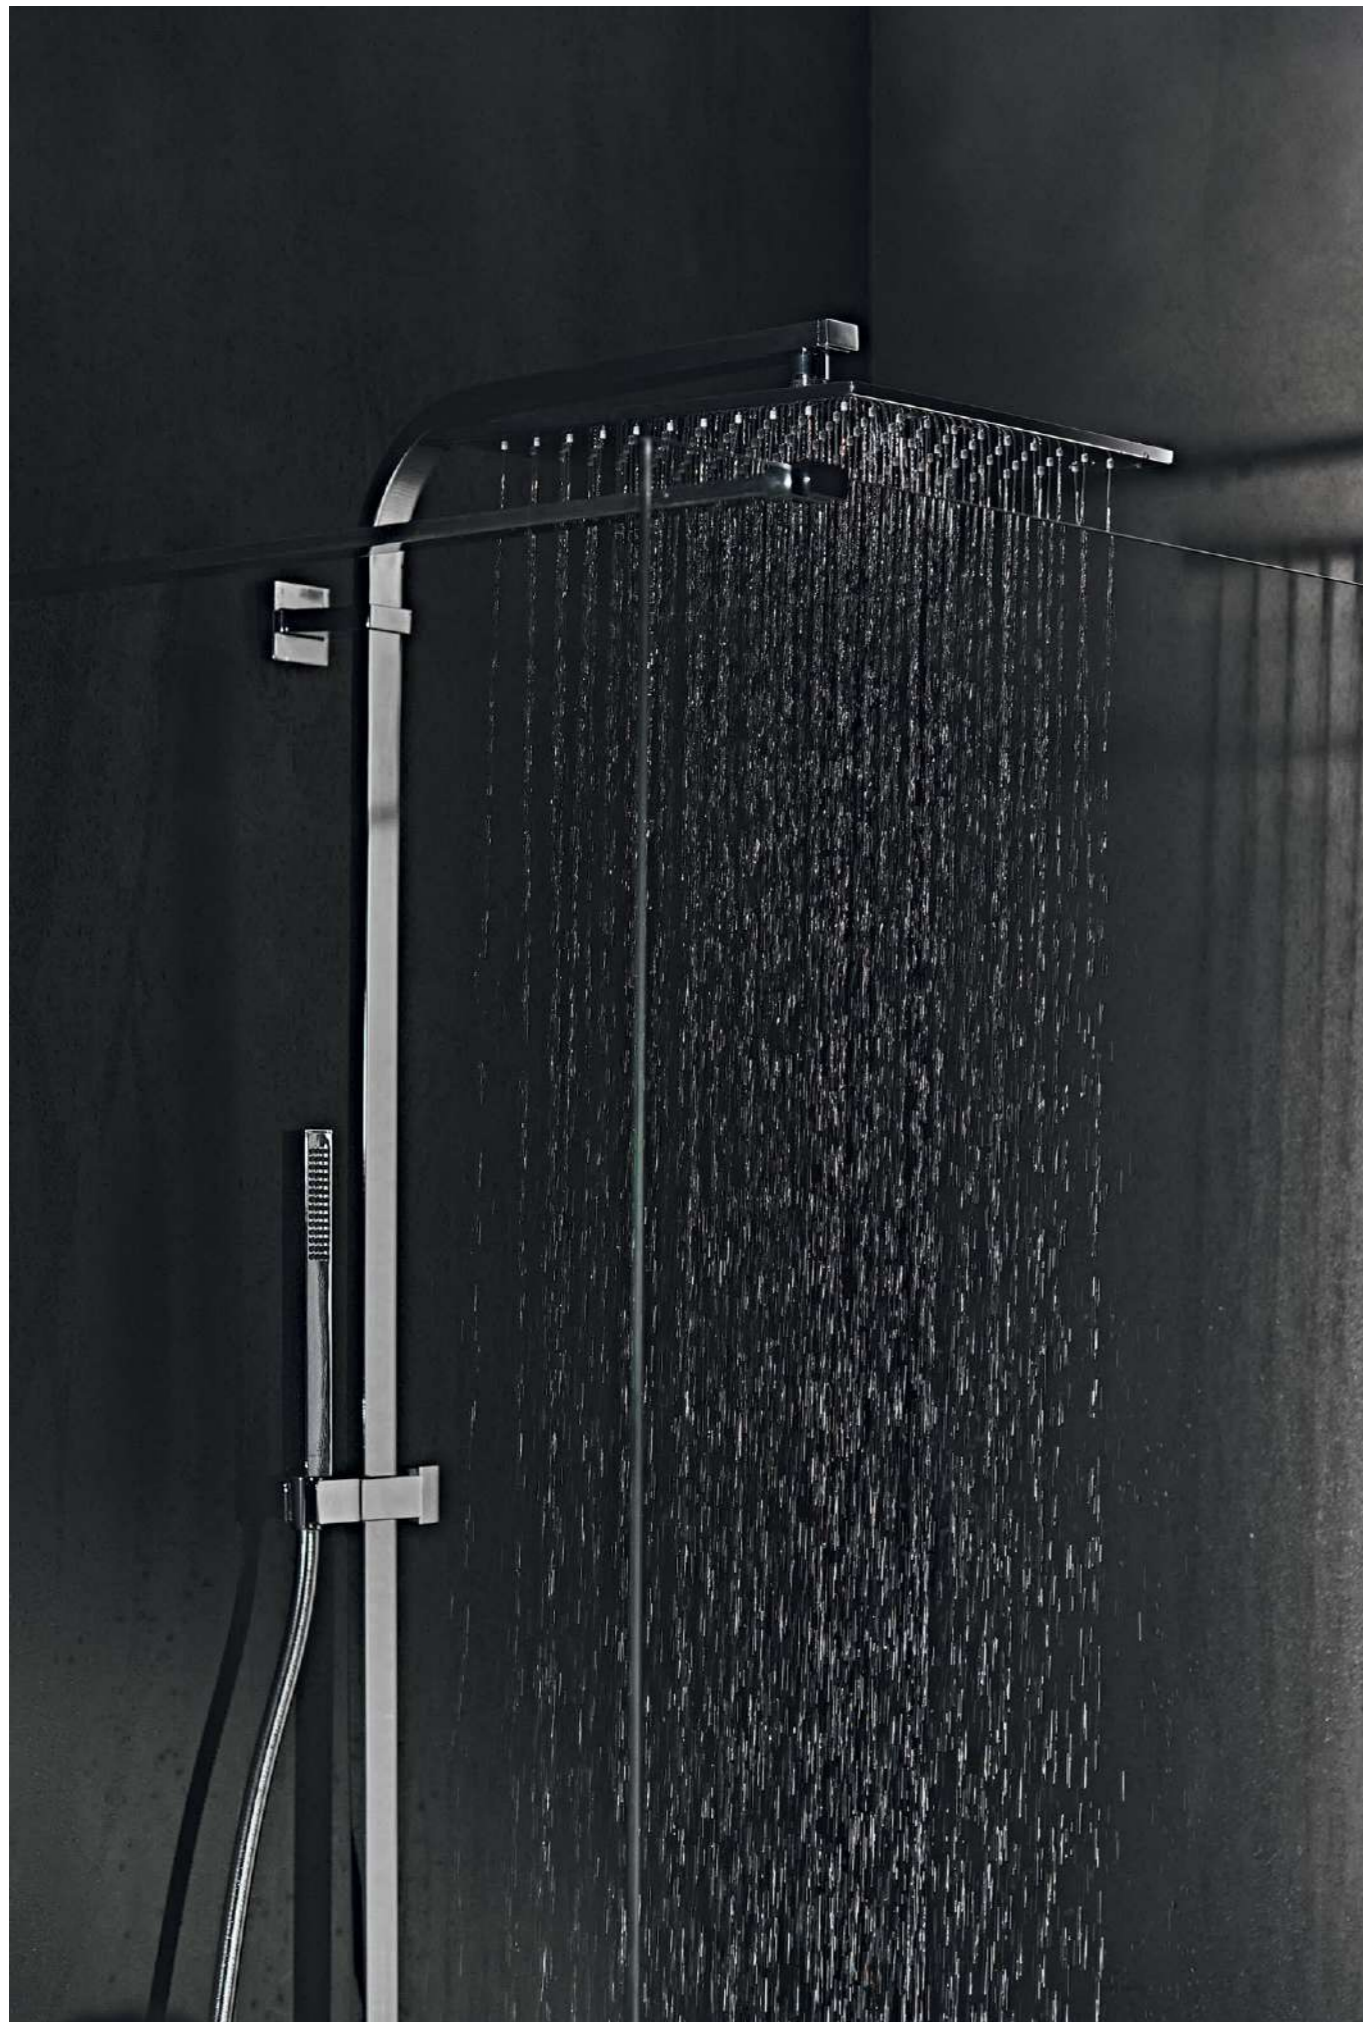

FINISHES ● AA Chrome ● XG Silk Black

PRICES RRP INC VAT

Ceratherm C100
Shower System

CERATHERM C100

A statement
cube design.

A minimalist aesthetic with bold geometric design, flat surfaces and extra large heads, these are high-end showers that become a statement piece in your bathroom. Ceratherm C100 performs beautifully too, with safety and eco buttons on the handle which are flush to the surface for consistent design but which are still easy to push.