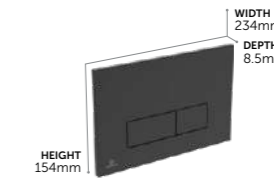

Oleas M2 Mechanical Dual Flushplate

R0121AC White **£61**
R0121AA Chrome **£69**
R0121JG Matt chrome **£69**
R0121A6 Black (as shown) **£79**