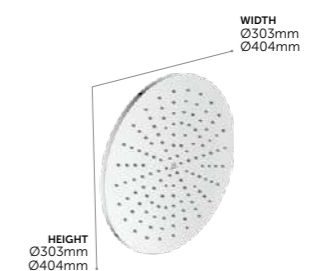

Round Ø300mm/400mm Rainshowers

A5803AA	L1 Ø300mm, chrome	£381
A5803XG	L1 Ø300mm, silk black	£515
A5804AA	Ø400mm, chrome	£476

2. → SQUARE RAINSHOWER HEAD Ø300MM/400MM
   - → 1 SPRAY MODE: RAIN
   - → LIMESCALE RESISTANT, RUB CLEAN NOZZLES
   - → REMOVABLE 12 LITRES PER MINUTE FLOW REGULATOR
   - → SUITABLE FOR LOW OR HIGH PRESSURE INSTALLATION
   - → BRASS BODY WITH CHROME FINISH
   - → 5 YEAR GUARANTEE