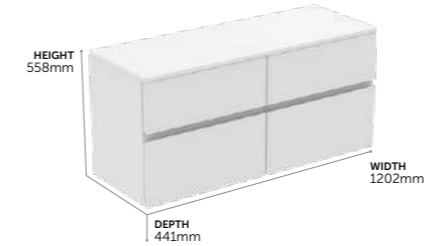

Basin Unit with Worktop, 4 Drawers, 120 cm

E3426-- Basin unit, wall mounted, 120 cm **£1,543**

- → BASIN UNITS FOR ASSEMBLY WITH VESSEL BASINS
- → RECOMMENDED: SPACE SAVING BOTTLE TRAP EE23033967 (ORDER SEPARATELY)
- → MINIMALIST HANDLE FREE DESIGN
- → PRE-ASSEMBLED FOR EASE OF INSTALLATION
- → SOFT CLOSE SYSTEM
- → 5 YEAR GUARANTEE