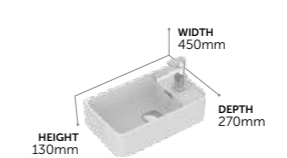

Handrinse Basins 45 cm

E239101	45cm, right hand, with overflow	£233
E239201	45cm, left hand, with overflow	£233

→ SIDE TAPHOLE, OVERFLOW
→ CHROME CLICKER WASTE INCLUDED
→ SECURED WITH PROVIDED FIXING SET & SILICON SEALANT
→ CERAMIC LIFETIME GUARANTEE