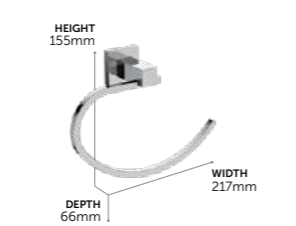

Double Tumbler & Holder

E2205AA £99

Toilet Roll Holder & Cover

E2191AA £52

Spare Toilet Roll Holder without Cover

E2199AA £54

Towel Ring

E2202AA £58