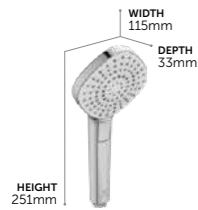

Evo Diamond Handspray

1. **B2232AA** **£77**
2. → EVO DIAMOND HAND SHOWER 110MM
   - → 3 SPRAY MODES: RAIN, AERATED, MASSAGE, ACTIVATED WITH NAVIGO® PUSH BUTTON
   - → FLOW RATE LIMITER 8 L/MIN
   - → EASY CLEAN
   - → WATER SAVING
   - → 5 YEAR GUARANTEE