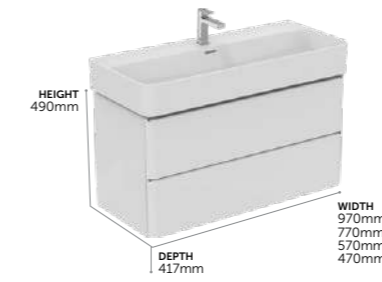

Basin Units, 2 Drawers

T4302--	Basin unit, wall mounted, 100 cm	£1,120
T4301--	Basin unit, wall mounted, 80 cm	£991
T4300--	Basin unit, wall mounted, 60 cm	£878
T4299--	Basin unit, wall mounted, 50 cm	£823