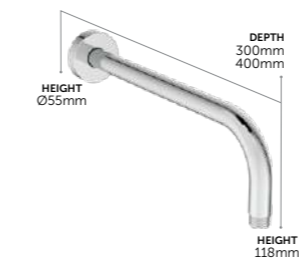

Round Horizontal Arms

B9444AA	300mm arm, chrome	£98
B9445AA	400mm arm, chrome	£109
B9445XG	400mm arm, silk black	£146

2. → FOR USE WITH RAINSHOWERS
   - → 5 YEAR GUARANTEE