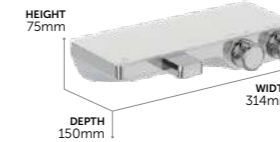

S200 Bath Shower Valve

- A7330AA **£585**
- → IS THERMOSTATIC CARTRIDGE
- → COOL BODY
- → TEMPERATURE SAFETY BUTTON
- → WATER AND ENERGY SAVING
- → DIVERTER FROM SHOWER TO BATH APPLICATION
- → SHELF FOR MORE SPACE FOR BATH PRODUCTS
- → COMPLIES WITH EN1111
- → 5 YEAR GUARANTEE