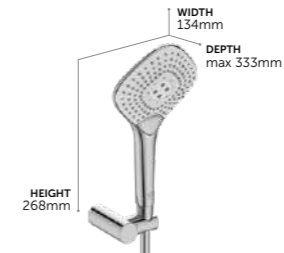

Evo Jet Diamond Shower Set

1. **B2460AA** 1250mm Idealflex Hose **£127**
   B1766AA 1750mm Idealflex Hose **£127**
2. → EVOJET ROUND HAND SHOWER 125MM
   - → 3 SPRAY MODES: RAIN, DROP-JET, MASSAGE, ACTIVATED WITH NAVIGO® PUSH BUTTON
   - → SWIVEL METAL WALL BRACKET
   - → INCLUDES SMOOTH, WIPE CLEAN & DURABLE IDEALFLEX HOSE
   - → FLOW RATE LIMITER 8 L/MIN
   - → EASY CLEAN
   - → WATER SAVING
   - → 5 YEAR GUARANTEE