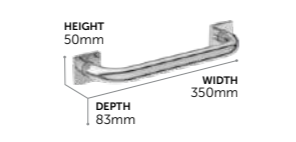

Shelf 50 cm

E2206AA £103

30 cm Grab Rail

E2203AA £69

GUARANTEE

Ideal Standard have been producing bathrooms for more than 100 years. Intensive and continuous testing is the key to class-leading durability. Designed to endure the impact of daily use all of our products are guaranteed to perform stylishly and reliably, year after year.