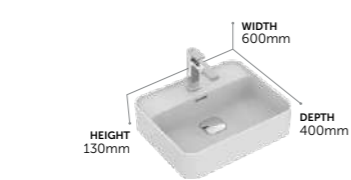

Rectangular Vessel Basins with Tap Deck

E237201	60 cm, with overflow	£381
E237601	50 cm, with overflow	£301

→ CENTRAL TAPHOLE, OVERFLOW
→ CHROME CLICKER WASTE INCLUDED
→ SECURED WITH PROVIDED FIXING SET & SILICON SEALANT
→ CERAMIC LIFETIME GUARANTEE