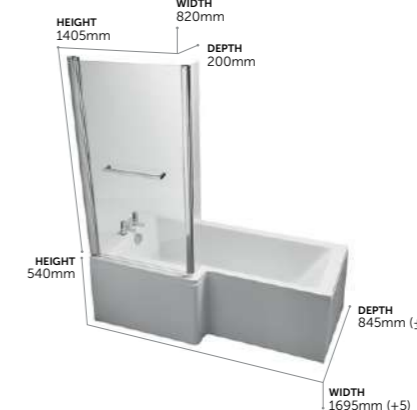

Cube Shower Bath 170 x 85 cm

IdealForm Plus +		
E259801	170 x 85cm, right hand, no tapholes	£674
E260101	170 x 85cm, left hand, no tapholes	£674
E259601	Tempo Cube shower bath front panel	£199
E483101	Unilux Plus+ 70 cm end bath panel	£90
E2597EO	Tempo Cube Shower bath screen	£503

- → SHOWER SCREEN & FRONT PANEL FITS LEFT & RIGHT HAND BATHS
- → WATER SAVING
- → SPACE-SAVING
- → BATH SCREENS 10 YEAR GUARANTEE
- → BATH 25 YEAR GUARANTEE

TEMPO BATHS

- → Arc or Cube shaped internal back rests
- → A simple contemporary design aesthetic that can be combined with other Ideal Standard bathroom suites
- → A wide range of sizes and options that include double-ended and water-saving baths
- → Arc or Cube shower baths combine a generous showering area with a full size bath
- → Idealform baths: made from high quality, reinforced cell, cast acrylic sheet which is robust, scratch resistant and lightweight
- → 25 year guarantee

	170 x 70 cm	170 x 75cm	170 x 80 cm	170 x 85cm	180 x 80 cm	Water-saving	Idealform Plus +
Arc shower bath			o			o	o
Cube rectangular bath	o	o					o
Cube shower bath				o		o	o
Cube double ended bath		o	o		o		o