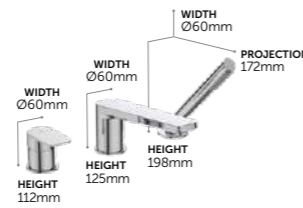

3 Hole Bath Shower Mixer

A6348AA Mixer with spout & handspray **£1,092**

- → CONSIDER THE MIXER'S POSITION ON THE BATH TAP DECK TO AVOID INTERFERING WITH THE OVERFLOW
- → SUITABLE FOR HIGH PRESSURE ONLY
- → TEMPERATURE LIMIT STOP
- → 5 YEAR GUARANTEE