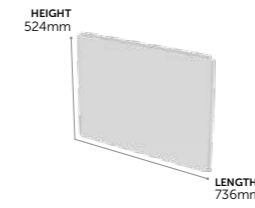

BATH PANELS

SCAN TO LEARN
MORE ABOUT
BATH PANELS

UNILUX & UNLINE PANELS

UNILUX PLUS+ PANELS

Unilux 70 cm end bath panel
E316901 £90

Unilux Plus+ 80 cm end bath panel
E483301 £96