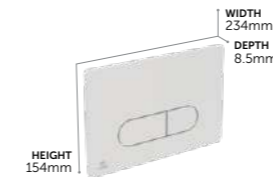

FLUSHPLATES & PUSH BUTTONS

Oleas M1 Mechanical Dual Flushplate

R0115AC White (as shown) **£61**
R0115AA Chrome **£69**
R0115JG Matt chrome **£69**
R0115A6 Black **£79**