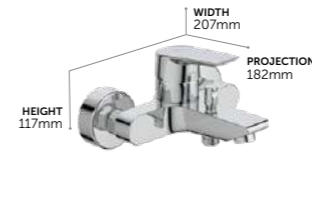

Dual Control Bath Filler

- A6590AA** **£300**
- TEMPERATURE LIMIT STOP
 - FIRMAFLOW® CARTRIDGE
 - 5 YEAR GUARANTEE

TESI Bath filler
TESI Wall mounted basin mixer

Dual Control Bath Shower Mixer Set

- A6591AA** **£345**
- HANDSET SUPPLIED FITTED WITH A REMOVABLE 8 LITRES PER MINUTE ECO FLOW REGULATOR
 - FIRMAFLOW® CARTRIDGE
 - WATER AND ENERGY SAVING
 - TEMPERATURE LIMIT STOP
 - 5 YEAR GUARANTEE