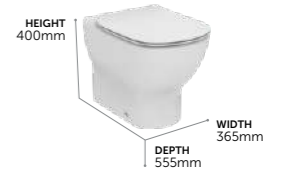

Back to Wall Toilet with AquaBlade®		
T007701	Bowl with horizontal outlet	£338
T0077V1	Bowl with horizontal outlet, silk white	£439
T0077V3	Bowl with horizontal outlet, silk black	£506
R031767	Prosys 120 concealed cistern with dual flush 6/4 litres, mechanical actuation	£189
R0115AA	Oleas M1 mechanical dual flushplate	£69

→ AQUABLADE®
→ HORIZONTAL OUTLET
→ DUAL FLUSH & WATER SAVING
→ CERAMIC LIFETIME GUARANTEE