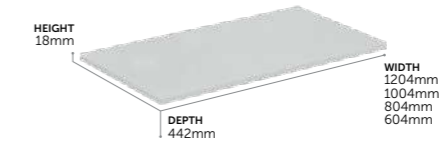

Column Units, 1 Door

- E0832-- Tall column unit **£722**
 E0834-- Half column unit **£584**
- REVERSIBLE: CAN BE HUNG WITH LEFT OR RIGHT HAND OPENING
 - TALL COLUMN: FIVE SHELVES (ONE FIXED, FOUR ADJUSTABLE GLASS SHELVES)
 - HALF COLUMN: THREE SHELVES (ONE FIXED, TWO ADJUSTABLE GLASS SHELVES)
 - MINIMALIST HANDLE FREE DESIGN
 - PRE-ASSEMBLED FOR EASE OF INSTALLATION
 - SOFT CLOSE SYSTEM
 - 5 YEAR GUARANTEE