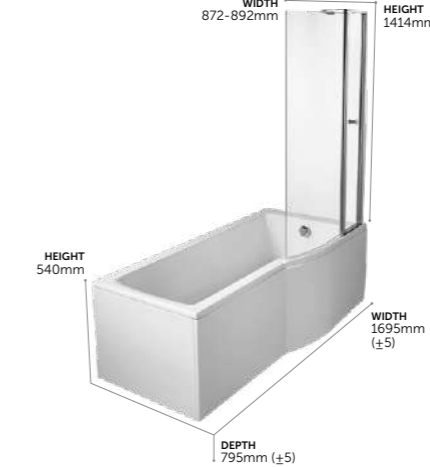

Shower Bath, 170 cm x 80 cm

IdealForm Plus +		
E114301	Left hand bath, no tapholes	£620
E114501	Right hand bath, no tapholes	£620
E108201	Shower bath panel	£170
E483101	Unilux Plus+ 70 cm end bath panel	£90
E1137EO	Shower bath screen with access panel	£609
IdealForm		
E108101	Left hand bath, no tapholes	£447
E108301	Right hand bath, no tapholes	£447
E108201	Shower bath panel	£170
E316901	Unilux 70 cm end bath panel	£90
E1137EO	Shower bath screen with access panel	£609

→ BATH SCREENS 10 YEAR GUARANTEE
→ BATH 25 YEAR GUARANTEE