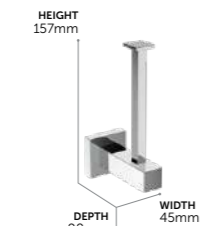

Spare Toilet Roll Holder without Cover

E2199AA £54