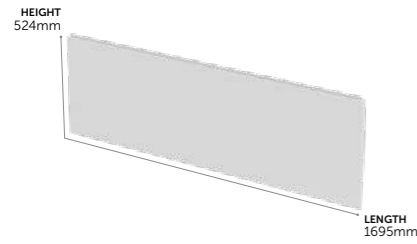

BATH PANELS

SCAN TO LEARN
MORE ABOUT
BATH PANELS

UNILUX & UNLINE PANELS

UNILUX PLUS+ PANELS

Unilux 170 cm front bath panel
E319401 £179