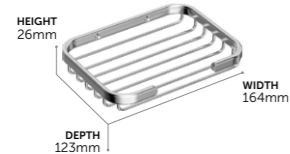

Wall Hung Soap Basket
A9158AA £81