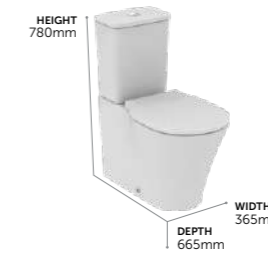

Cube Coupled Back to Wall Toilet with Aquablade®

1. E013701 Bowl with horizontal outlet **£428**
   E191501 Cube cistern 4/2.6 litre dual flush valve **£266**
   E191801 Cube cistern 6/4 litre dual flush valve **£266**
2. → AQUABLADE®
   - → HORIZONTAL OUTLET
   - → DUAL FLUSH & WATER SAVING
   - → CERAMIC LIFETIME GUARANTEE