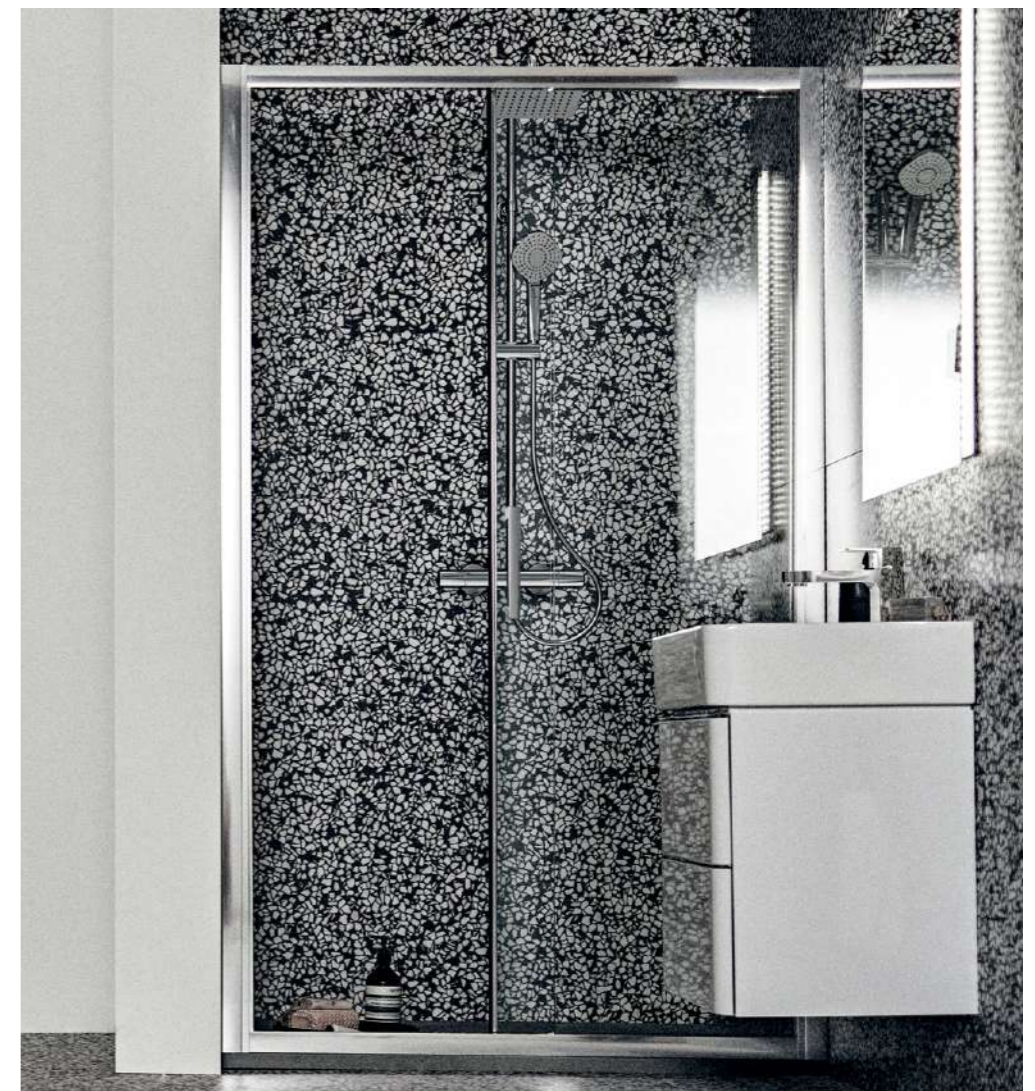

▲ Connect 2
Sliding
shower door

▲ Ceratherm T100
Shower mixer pack

Singular™
from Ideal Standard

CONNECT 2

Designed for
everyday living.

We understand what it takes to make the perfect shower environment. The main considerations for planning are access, space and position. From ingenious door mechanisms that work in the smallest ensuite to spacious enclosures for family bathrooms, our Connect 2 range has a solution for every conceivable scenario.

Expert engineering means our shower enclosures and bath screens are full of clever features which make them not just a pleasure to use but easy to install, clean and maintain.