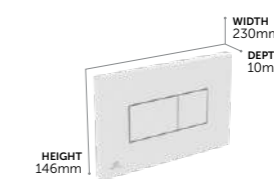

Solea Pneumatic Dual Flushplate

R0110AC White (as shown) **£69**
R0110AA Chrome **£76**
R0110JG Matt chrome **£76**
R0110A6 Black **£86**