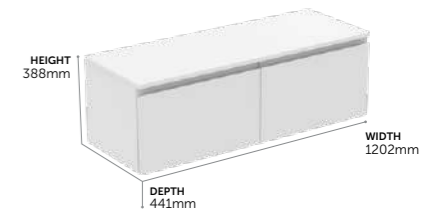

Basin Unit with Worktop, 1 Drawer, 120 cm

E3425-- Basin unit, wall mounted, 120 cm **£1,114**

- → BASIN UNITS FOR ASSEMBLY WITH VESSEL BASINS
- → RECOMMENDED: SPACE SAVING BOTTLE TRAP EE23033967 (ORDER SEPARATELY)
- → MINIMALIST HANDLE FREE DESIGN
- → PRE-ASSEMBLED FOR EASE OF INSTALLATION
- → SOFT CLOSE SYSTEM
- → 5 YEAR GUARANTEE