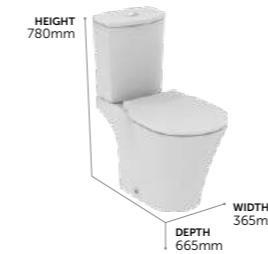

Arc Close Coupled Toilet with Aquablade®

1. E009701 Bowl with horizontal outlet **£344**
   E191901 Arc cistern 4/2.6 litre dual flush valve **£266**
   E080801 Arc cistern 6/4 litre dual flush valve **£266**
2. → AQUABLADE®
   - → HORIZONTAL OUTLET
   - → DUAL FLUSH & WATER SAVING
   - → CERAMIC LIFETIME GUARANTEE