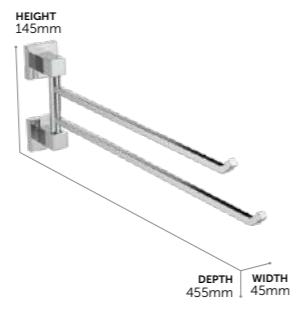

Double Towel Bar

E2200AA £64