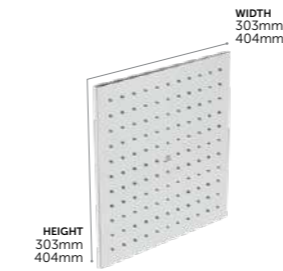

Square 300mm/400mm Rainshowers

A5805AA	L1 300mm, chrome	£381
A5806AA	400mm, chrome	£477

2. → SQUARE RAINSHOWER HEAD Ø300MM/400MM
   - → 1 SPRAY MODE: RAIN
   - → LIMESCALE RESISTANT, RUB CLEAN NOZZLES
   - → REMOVABLE 12 LITRES PER MINUTE FLOW REGULATOR
   - → SUITABLE FOR LOW OR HIGH PRESSURE INSTALLATION
   - → BRASS BODY WITH CHROME FINISH
   - → 5 YEAR GUARANTEE