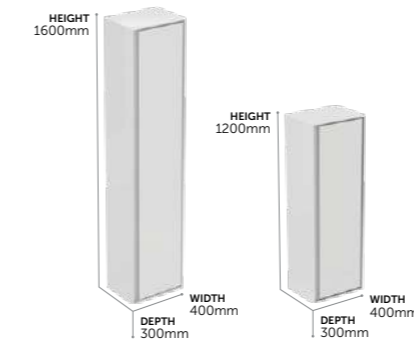

Column Units, 1 Door

1. E0832-- Tall column unit **£722**
   E0834-- Half column unit **£584**
2. → REVERSIBLE: CAN BE HUNG WITH LEFT OR RIGHT HAND OPENING
   - → TALL COLUMN: FIVE SHELVES (ONE FIXED, FOUR ADJUSTABLE GLASS SHELVES)
   - → HALF COLUMN: THREE SHELVES (ONE FIXED, TWO ADJUSTABLE GLASS SHELVES)
   - → MINIMALIST HANDLE FREE DESIGN
   - → PRE-ASSEMBLED FOR EASE OF INSTALLATION
   - → SOFT CLOSE SYSTEM
   - → 5 YEAR GUARANTEE