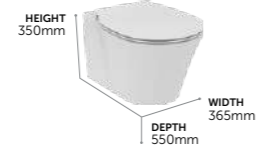

Wall Mounted Toilet with Aquablade®

E240401	Bowl with horizontal outlet	£482
E0054V3	Bowl with horizontal outlet, silk black	£654
R014067	Prosys 82cm height with dual flush 6/4 litres, mechanical wall mounted WC frame, 15cm depth, front or top actuation	£347
R0115AA	Oleas M1 mechanical dual flushplate	£69

→ AQUABLADE®
→ HORIZONTAL OUTLET
→ DUAL FLUSH & WATER SAVING
→ SPACE-SAVING
→ CERAMIC LIFETIME GUARANTEE