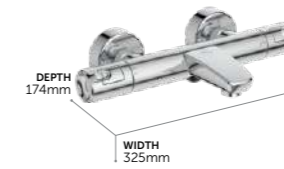

T50 Bath Shower Mixer

A7697AA

£465

- → IS THERMOSTATIC CARTRIDGE
- → ADJUSTABLE MAX. HOT TEMPERATURE LIMIT STOP
- → COOL BODY
- → DIVERTER INTEGRATED IN THE HANDLE
- → METAL HANDLES
- → TEMPERATURE LIMIT SAFETY BUTTON
- → WATER AND ENERGY SAVING
- → COMPLIES WITH EN1111
- → 5 YEAR GUARANTEE