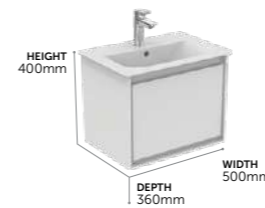

Basin Unit, 1 Drawers, 50 cm

E0817--	Basin unit, wall mounted, 50 cm	£524

→ BASIN UNITS FOR ASSEMBLY WITH CONNECT AIR CUBE MINI VANITY BASIN
→ RECOMMENDED: SPACE SAVING BOTTLE TRAP EE23033967 (ORDER SEPARATELY)
→ MINIMALIST HANDLE FREE DESIGN
→ PRE-ASSEMBLED FOR EASE OF INSTALLATION
→ SOFT CLOSE SYSTEM
→ 5 YEAR GUARANTEE