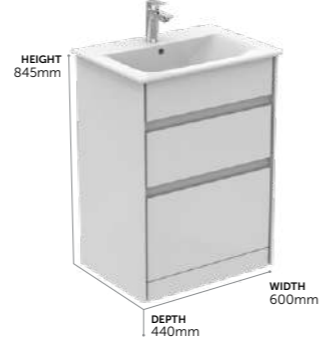

Vanity Basin Unit, 2 Doors, 60 cm

1. E0836-- Basin unit, floor standing, 60 cm **£619**
2. → BASIN UNITS FOR ASSEMBLY WITH CONNECT AIR 64CM VANITY BASIN
   - → RECOMMENDED: SPACE SAVING BOTTLE TRAP EE23033967 (ORDER SEPARATELY)
   - → MINIMALIST HANDLE FREE DESIGN
   - → PRE-ASSEMBLED FOR EASE OF INSTALLATION
   - → SOFT CLOSE SYSTEM
   - → 5 YEAR GUARANTEE

1. **FINISHES**
2. B2 Gloss White carcass & fronts / Matt White trim
   - KN White carcass & fronts / Matt Grey trim
   - EQ Grey carcass & fronts / Matt White trim
   - UK Light Brown Wood carcass & fronts / Light Brown trim
   - PS Light Grey Wood carcass & fronts / Matt White trim
   - VY Matt Dark Brown carcass & fronts / Matt White trim