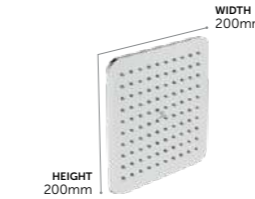

Cube M1 200mm Rainshowers

B0024AA	M1 200mm, chrome	£263
B0024XG	M1 200mm, silk black	£356

2. → CUBE RAINSHOWER HEAD Ø200MM
   - → 1 SPRAY MODE: RAIN
   - → LIMESCALE RESISTANT, RUB CLEAN NOZZLES
   - → REMOVABLE 12 LITRES PER MINUTE FLOW REGULATOR
   - → SUITABLE FOR LOW OR HIGH PRESSURE INSTALLATION
   - → BRASS BODY WITH CHROME FINISH
   - → 5 YEAR GUARANTEE