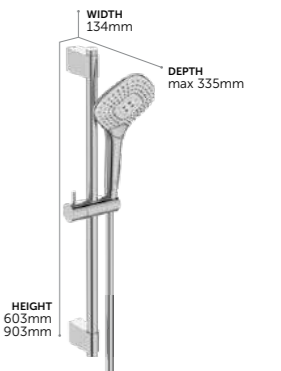

Evo Jet Diamond Shower Set

1. **B1762AA** 600mm fixed riser **£191**
   B1764AA 900mm fixed riser **£223**
2. → EVOJET ROUND HAND SHOWER 125MM
   - → 3 SPRAY MODES: RAIN, DROP-JET, MASSAGE, ACTIVATED WITH NAVIGO® PUSH BUTTON
   - → 600MM/900MM FIXED RISER WITH METAL BRACKETS
   - → EASYFIX SHOWER RAIL ALLOWS REUSE OF EXISTING WALL-MOUNTING HOLES & SIMPLE ADJUSTMENT
   - → HEIGHT ADJUSTABLE SHOWER HOLDER ON THE RAIL
   - → INCLUDES SMOOTH, WIPE CLEAN & DURABLE IDEALFLEX HOSE
   - → FLOW RATE LIMITER 8 L/MIN
   - → EASY CLEAN
   - → WATER SAVING
   - → 5 YEAR GUARANTEE