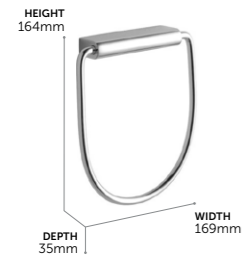

Towel Ring
N1384AA £76