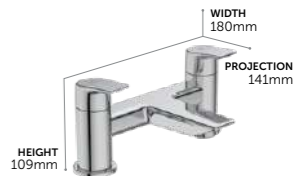

Dual Control Bath Filler

1. **A6590AA** **£300**
2. → TEMPERATURE LIMIT STOP
   - → FIRMAFLOW® CARTRIDGE
   - → 5 YEAR GUARANTEE