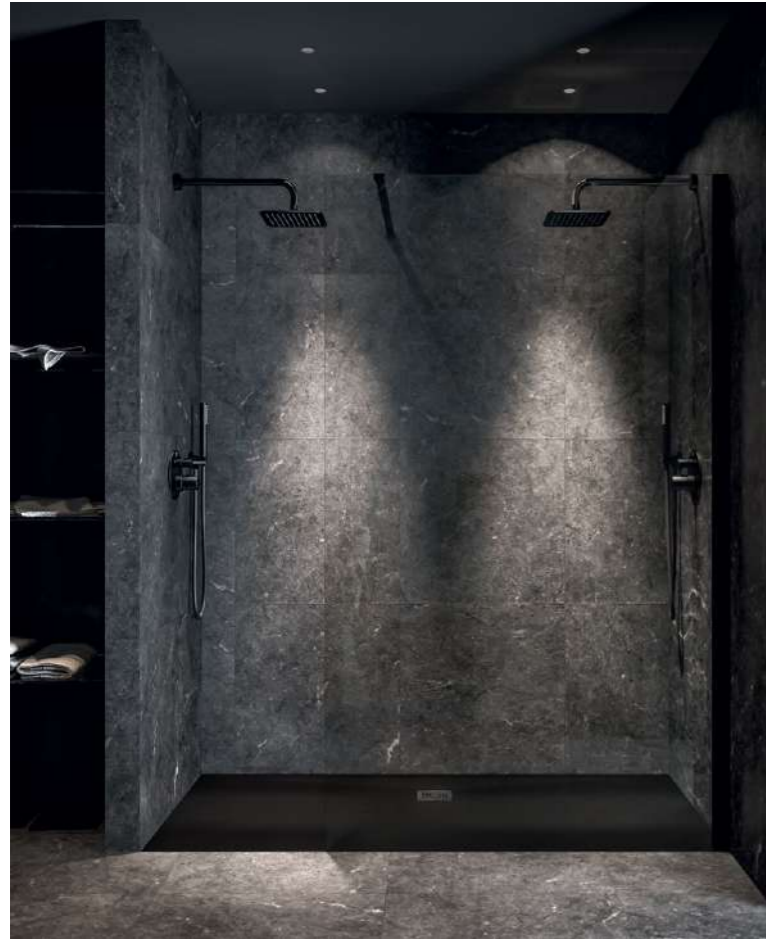

Pivot Door with Side Panel

These doors swing open to offer wide access, which when combined with a side panel creates a light and airy showering area.

Infold/Bifold Door with Side Panel

When there isn't room to open a door an infold door is a good solution. It offers wide access in tight spaces.

Alcove Installations

Sliding Door

Sliding doors are a practical solution for alcoves, especially larger spaces. The door glides on smooth running wheels for access.

Pivot Door

These doors work well in alcoves allowing the maximum showering area combined with the maximum access.

Infold/Bifold Door

The infold/bifold door is a great option for smaller spaces. It folds inwards to provide full access.

WET ROOM PANELS

For a walk-in showering space, choose Connect 2 Silk Black wetroom panels.