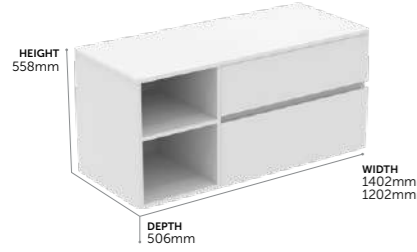

Basin Unit with Worktop, 1 Drawer, 120 cm

E3425-- Basin unit, wall mounted, 120 cm **£1,114**

- BASIN UNITS FOR ASSEMBLY WITH VESSEL BASINS
- RECOMMENDED: SPACE SAVING BOTTLE TRAP EE23033967 (ORDER SEPARATELY)
- MINIMALIST HANDLE FREE DESIGN
- PRE-ASSEMBLED FOR EASE OF INSTALLATION
- SOFT CLOSE SYSTEM
- 5 YEAR GUARANTEE