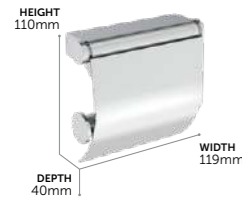

Toilet Roll Holder with Cover
N1382AA £79