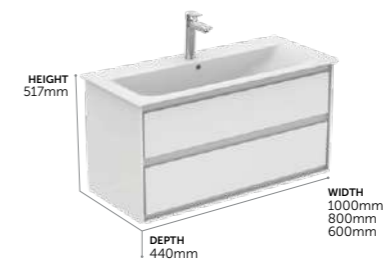

FINISHES ● 01 Glossy White ● V3 Silk Black

Basin Unit, 4 Drawers, 120 cm

E0822--	Basin unit, wall mounted, 120 cm	£1,039
---------	----------------------------------	--------

→ BASIN UNITS FOR ASSEMBLY WITH VANITY AND VESSEL BASINS (VESSEL BASINS REQUIRE WORKTOP)
→ RECOMMENDED: SPACE SAVING BOTTLE TRAP EE23033967 (ORDER SEPARATELY)
→ MINIMALIST HANDLE FREE DESIGN
→ PRE-ASSEMBLED FOR EASE OF INSTALLATION
→ SOFT CLOSE SYSTEM
→ 5 YEAR GUARANTEE