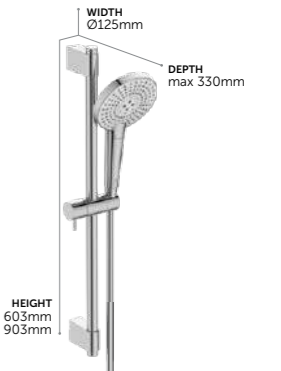

Evo Jet Round Shower Set

1. **B1761AA** 600mm fixed riser **£191**
   B1763AA 900mm fixed riser **£223**
2. → EVOJET ROUND HAND SHOWER Ø125MM
   - → 3 SPRAY MODES: RAIN, DROP-JET, MASSAGE, ACTIVATED WITH NAVIGO® PUSH BUTTON
   - → 600MM/900MM FIXED RISER WITH METAL BRACKETS
   - → EASYFIX SHOWER RAIL ALLOWS REUSE OF EXISTING WALL-MOUNTING HOLES & SIMPLE ADJUSTMENT
   - → HEIGHT ADJUSTABLE SHOWER HOLDER ON THE RAIL
   - → INCLUDES SMOOTH, WIPE CLEAN & DURABLE IDEALFLEX HOSE
   - → FLOW RATE LIMITER 8 L/MIN
   - → EASY CLEAN
   - → WATER SAVING
   - → 5 YEAR GUARANTEE

1. **B2232AA** **£77**
2. → EVO DIAMOND HAND SHOWER 110MM
   - → 3 SPRAY MODES: RAIN, AERATED, MASSAGE, ACTIVATED WITH NAVIGO® PUSH BUTTON
   - → FLOW RATE LIMITER 8 L/MIN
   - → EASY CLEAN
   - → WATER SAVING
   - → 5 YEAR GUARANTEE