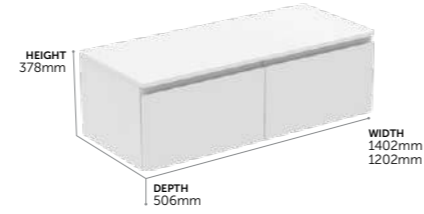

Basin Units with Worktop, 2 Drawers

- E3432-- Basin unit, wall mounted, 140 cm **£1,235**
- E3436-- Basin unit, wall mounted, 120 cm **£1,154**

- → BASIN UNITS FOR ASSEMBLY WITH VANITY BASINS
- → RECOMMENDED: SPACE SAVING BOTTLE TRAP EE23033967 (ORDER SEPARATELY)
- → MINIMALIST HANDLE FREE DESIGN
- → PRE-ASSEMBLED FOR EASE OF INSTALLATION
- → SOFT CLOSE SYSTEM
- → 5 YEAR GUARANTEE