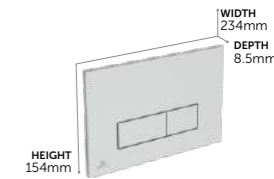

Oleas P2 Pneumatic Dual Flushplate

R0119AC White **£69**
R0119AA Chrome **£76**
R0119JG Matt chrome (as shown) **£76**
R0119A6 Black **£86**