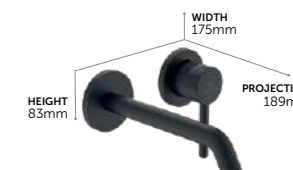

Built-in Basin Mixer
A6938XG £205
A1313NU Basin mixer built-in kit £138
→ SUPPLIED FITTED WITH A REMOVABLE 5 LITRES PER MINUTE ECO FLOW REGULATOR
→ FIRMAFLOW® CARTRIDGE
→ REQUIRES BUILT-IN KIT A1313NU
→ WATER AND ENERGY SAVING
→ TEMPERATURE LIMIT STOP
→ EASYFIX
→ 5 YEAR GUARANTEE