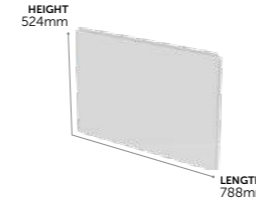

Unilux Plus+ 80 cm end bath panel
E483301 £96