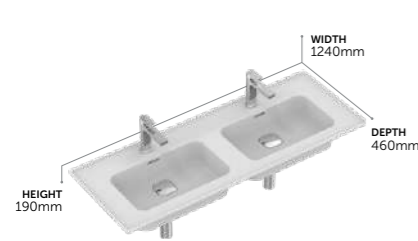

STRADA II Wall hung toilet & seat
OLEAS Flushplate

STRADA II

BASINS

Double Vanity Basins 120 cm

E238501	120 cm, with overflow, two taphole	£838
E239701	120 cm, with overflow, no taphole	£838
T299601	Semi-pedestal	£153
E015767	Basin fixing set	£22