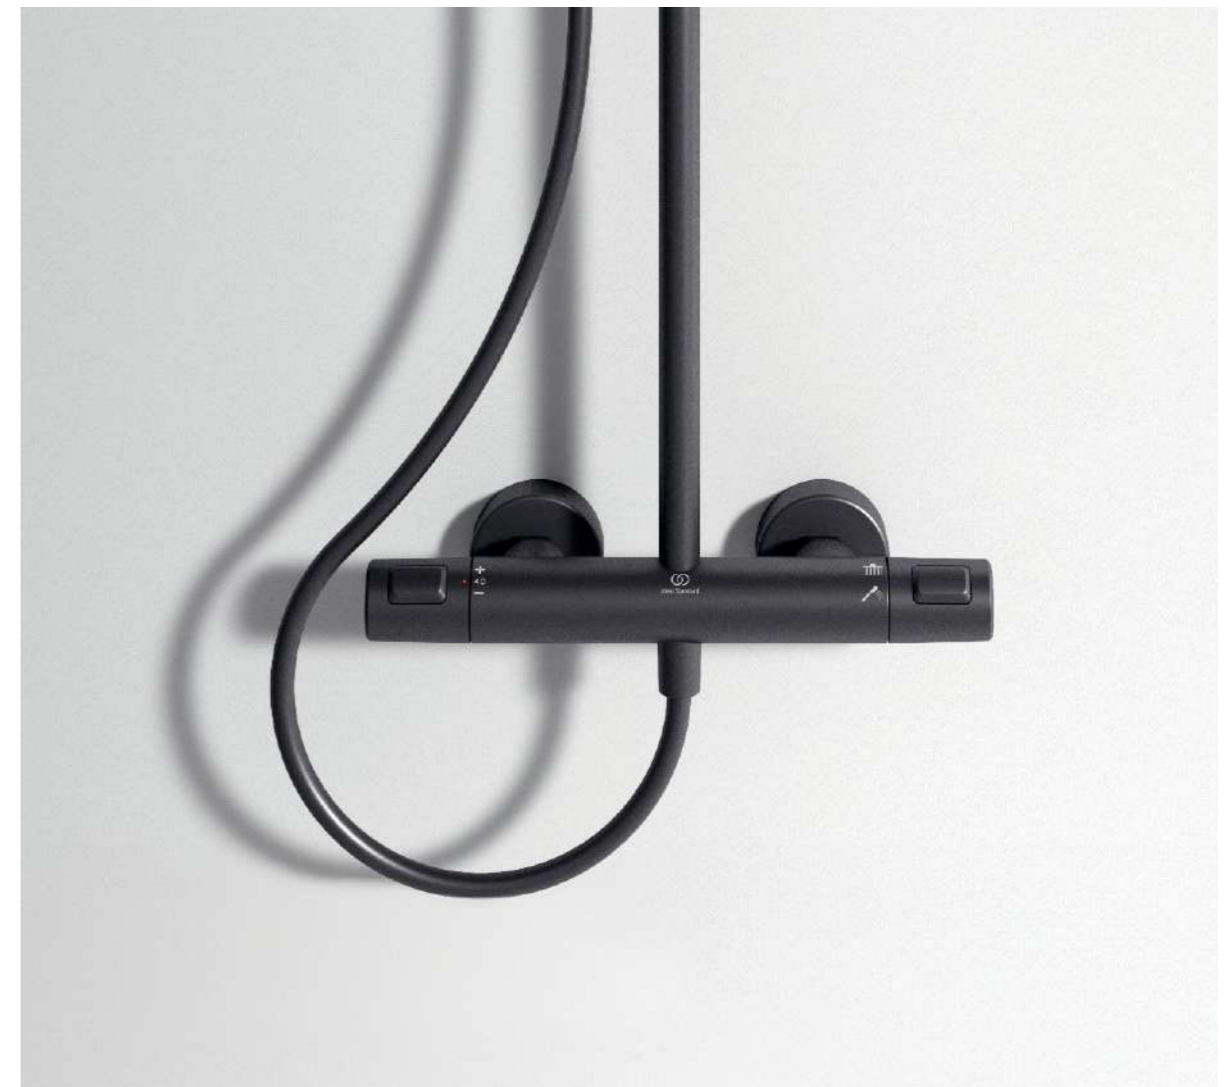

CERATHERM T25

Designed
to impress.

The Ceratherm T25 range features a raised button for improved grip and control and is compatible with the EasyFix 600mm and 900mm rails for simple installation. With the 80mm and 100mm multi-function Idealrain handsprays, these are showers where you create your own experience.

Available as a shower, bath shower mixer and dual shower, Ceratherm T25 comes in sleek Chrome and bold Silk Black finishes. The range also features CoolBody® for a safer shower and the PreciTherm® cartridge for accurate temperature control.