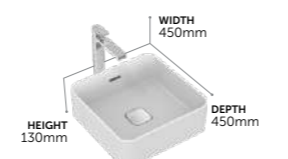

Square Vessel Basin 40 cm

E238001	40 cm, with overflow	£293

→ CHROME CLICKER WASTE INCLUDED
→ SECURED WITH PROVIDED FIXING SET & SILICON SEALANT
→ CERAMIC LIFETIME GUARANTEE