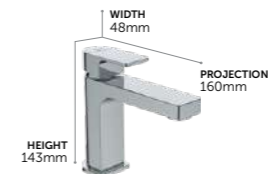

Basin Mixer
A7576AA £168
→ SUITABLE FOR HIGH PRESSURE ONLY
→ 5 L/MIN AERATOR
→ FIRMAFLOW® CARTRIDGE
→ TEMPERATURE LIMIT STOP
→ EASYFIX
→ WATER AND ENERGY SAVING
→ 5 YEAR GUARANTEE