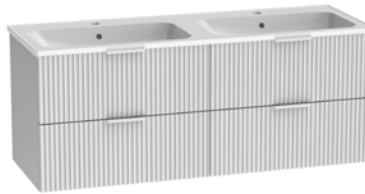

1200mm Wall Mounted Unit
1168(w) x 460(h) x 416(d)mm*

- Matt White - CAFL600W.MW x2
- Matt Viridian Green - CAFL600W.VRG x2
- Matt Storm Grey - CAFL600W.SG x2 **£1,084.00**

FLUTED HANDLES

Don't forget to choose your preferred finish handle from the list below

Cadence Handle | 136mm Handle

Chrome	CADH01.136.C	
Black	CADH01.136.B	
White	CADH01.136.W	
Matt Viridian Green	CADH01.136.VRG	
Matt Storm Grey	CADH01.136.SG	£14.80

480mm Handle

Chrome	CADH01.479.C	
Black	CADH01.479.B	£36.00

580mm Handle

Chrome	CADH01.579.C	
Black	CADH01.579.B	£43.50

780mm Handle

Chrome	CADH01.779.C	
Black	CADH01.779.B	£57.60