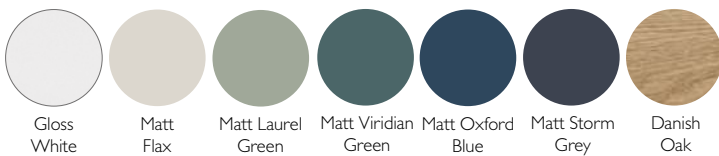

Finish Options

Swatch Service

Cadence is available in a variety of finishes. Unsure of which one to choose? Why not scan the QR code and order a sample.