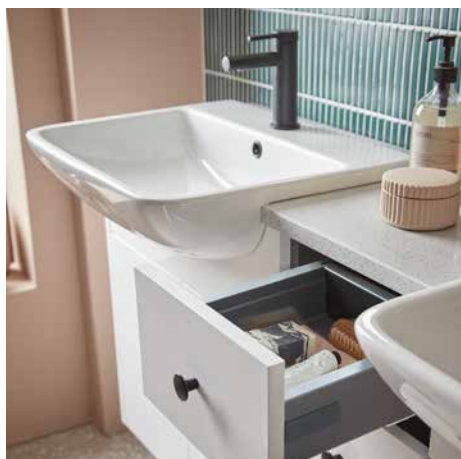

The minimal form of Calm Gloss White provides a polished and sleek look. Why not emulate hotel styling with double basin units, wall-mounted for a fresh take on fitted furniture. To keep your bathroom spa-like and clutter-free, consider adding extra storage space and opt for a 3 drawer floor unit. Contrasting matt black Hana handles complete the look.