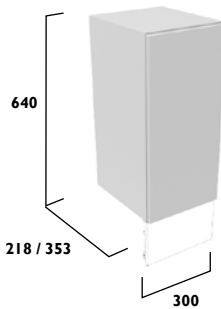

£344.60    £344.60    £344.60    £344.60

<b>300 Full Height Cupboard</b> With Door Pack & Carcass	<ul style="list-style-type: none"> <li>Soft close hinges</li> <li>Reversible door (Calm &amp; Legacy)</li> <li>For Scribe units please choose a left or right handed door</li> <li>Two adjustable glass shelves in top section</li> <li>One wooden adjustable shelf in base</li> <li>For a floormounted look, a plinth is required for this unit, see page 148</li> </ul>	<b>Calm</b>					
		Matt Mineral Blue	Graphite	T3FH3C.MB	T2FH3C.MB		
		Matt Dark Grey	Graphite	T3FH3C.MDG	T2FH3C.MDG		
		Gloss White	White	T3FH3C.GW	T2FH3C.GW		
		Gloss Light Grey	Graphite	T3FH3C.GLG	T2FH3C.GLG		
		Matt Viridian Green	Graphite	T3FH3C.VRG	T2FH3C.VRG		
		<b>Legacy</b>					
		Matt Mineral Blue	Oak	T3FH3L.MB	T2FH3L.MB		
		Matt Flax	Oak	T3FH3L.FX	T2FH3L.FX		
		Matt Metro Grey	Oak	T3FH3L.MG	T2FH3L.MG		
		Matt Dark Grey	Oak	T3FH3L.MDG	T2FH3L.MDG		
		Matt Viridian Green	Oak	T3FH3L.VRG	T2FH3L.VRG		
		<b>Scribe</b>		<b>LEFT</b>	<b>RIGHT</b>	<b>LEFT</b>	<b>RIGHT</b>
		Matt Mineral Blue	Graphite	T3FH3SL.MB	T3FH3SR.MB	T2FH3SL.MB	T2FH3SR.MB
		Matt Viridian Green	Graphite	T3FH3SL.VRG	T3FH3SR.VRG	T2FH3SL.VRG	T2FH3SR.VRG
		Gloss White	White	T3FH3SL.GW	T3FH3SR.GW	T2FH3SL.GW	T2FH3SR.GW