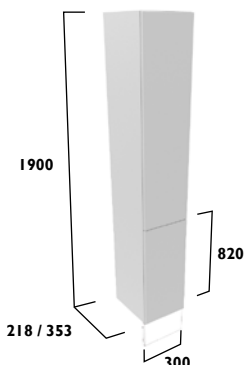

£344.60    £344.60    £344.60    £344.60

<b>300 Full Height Cupboard</b> With Door Pack & Carcass	<ul style="list-style-type: none"> <li>Soft close hinges</li> <li>Reversible door (Calm &amp; Legacy)</li> <li>For Scribe units please choose a left or right handed door</li> <li>Two adjustable glass shelves in top section</li> <li>One wooden adjustable shelf in base</li> <li>For a floormounted look, a plinth is required for this unit, see page 148</li> </ul>	<b>Calm</b>					
		Matt Mineral Blue	Graphite	T3FH3C.MB	T2FH3C.MB		
		Matt Dark Grey	Graphite	T3FH3C.MDG	T2FH3C.MDG		
		Gloss White	White	T3FH3C.GW	T2FH3C.GW		
		Gloss Light Grey	Graphite	T3FH3C.GLG	T2FH3C.GLG		
		Matt Viridian Green	Graphite	T3FH3C.VRG	T2FH3C.VRG		
		<b>Legacy</b>					
		Matt Mineral Blue	Oak	T3FH3L.MB	T2FH3L.MB		
		Matt Flax	Oak	T3FH3L.FX	T2FH3L.FX		
		Matt Metro Grey	Oak	T3FH3L.MG	T2FH3L.MG		
		Matt Dark Grey	Oak	T3FH3L.MDG	T2FH3L.MDG		
		Matt Viridian Green	Oak	T3FH3L.VRG	T2FH3L.VRG		
		<b>Scribe</b>		<b>LEFT</b>	<b>RIGHT</b>	<b>LEFT</b>	<b>RIGHT</b>
		Matt Mineral Blue	Graphite	T3FH3SL.MB	T3FH3SR.MB	T2FH3SL.MB	T2FH3SR.MB
		Matt Viridian Green	Graphite	T3FH3SL.VRG	T3FH3SR.VRG	T2FH3SL.VRG	T2FH3SR.VRG
		Gloss White	White	T3FH3SL.GW	T3FH3SR.GW	T2FH3SL.GW	T2FH3SR.GW