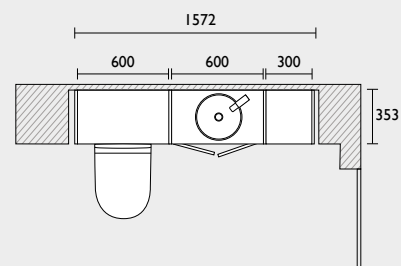

Legacy - Standard Depth Furniture Run

- T3BW6L.MG 600 back to wall WC unit
- BTW950S Micra Evo back to wall WC
- DCI4037-SF Micra Evo WC seat
- VOR790 Vortex cistern
- TR9040 Oval flush button
- T3SC6L.MG 600 basin unit (oak carcass)
- DCI2049 Fen round countertop basin
- TAN5203 Anthem tall basin mixer
- T3FC3L.MG 300 floor cupboard (oak carcass)
- TFHHAN.B Hana knobs x 3
- XGM60C-BL 600 Oxygen mirror
- T3EP8T.MG Filler/clad-on end panel x3
  (1 cut in half to create framed effect)
- TPL15T.MG 1500 plinth
- TF3W18A.CA 1880 solid surface worktop (carrara)
  (worktop & plinth cut to size)
- WASTE28 Universal open basin waste