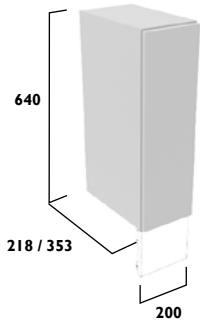

£630.00

PRODUCT	FEATURES	FINISH	CARCASS	STD DEPTH CODE	SLIM DEPTH CODE		
200 Floor Cupboard With Door Pack & Carcass	- Soft close hinges - One adjustable shelf - Reversible door (Calm & Legacy) - For Scribe units please choose a left or right handed door - For a floormounted look, a plinth is required for this unit, see page 148	Calm					
		Matt Mineral Blue	Graphite	T3FC2C.MB	T2FC2C.MB		
		Matt Dark Grey	Graphite	T3FC2C.MDG	T2FC2C.MDG		
		Gloss White	White	T3FC2C.GW	T2FC2C.GW		
		Gloss Light Grey	Graphite	T3FC2C.GLG	T2FC2C.GLG		
		Matt Viridian Green	Graphite	T3FC2C.VRG	T2FC2C.VRG		
		Legacy					
		Matt Mineral Blue	Oak	T3FC2L.MB*	T2FC2L.MB*		
		Matt Flax	Oak	T3FC2L.FX*	T2FC2L.FX*		
		Matt Metro Grey	Oak	T3FC2L.MG*	T2FC2L.MG*		
		Matt Dark Grey	Oak	T3FC2L.MDG*	T2FC2L.MDG*		
		Matt Viridian Green	Oak	T3FC2L.VRG*	T2FC2L.VRG*		
		Scribe		LEFT	RIGHT	LEFT	RIGHT
		Matt Mineral Blue	Graphite	T3FC2SL.MB	T3FC2SR.MB	T2FC2SL.MB	T2FC2SR.MB
		Matt Viridian Green	Graphite	T3FC2SL.VRG	T3FC2SR.VRG	T2FC2SL.VRG	T2FC2SR.VRG
		Gloss White	White	T3FC2SL.GW	T3FC2SR.GW	T2FC2SL.GW	T2FC2SR.GW