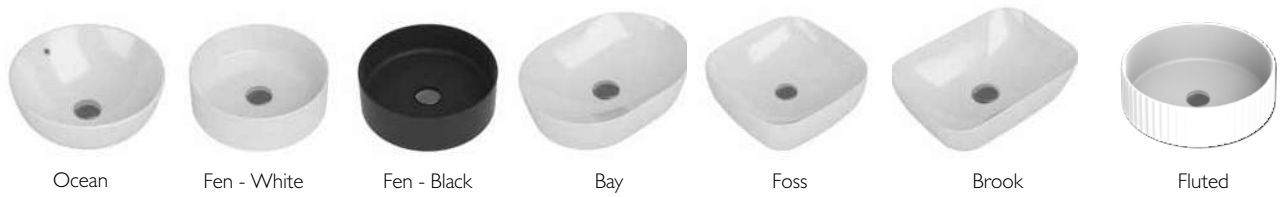

COUNTERTOP BASINS COMPATIBILITY

		COMPATIBLE FURNITURE UNITS												
		COMPASS			ACUMEN			CADENCE (Slab & Fluted)						
Basin	Code	450	500	600	500	600	800	400	500	600	700 500mm & 200mm unit	800 Any configuration	1000 Any configuration	1200 Any configuration
Ocean	DCI2048		•	•	•	•	•		•	•	•	•	•	•
Fen - White	DCI2049		•	•	•	•	•		•	•	•	•	•	•
Fen - Black	DCI2050		•	•	•	•	•		•	•	•	•	•	•
Bay	DCI2051			•		•	•			•	•	•	•	•
Foss	DCI2052			•		•	•		•	•	•	•	•	•
Brook	DCI2053			•		•	•			•	•	•	•	•
Fluted	DCI2054		•	•	•	•	•		•	•	•	•	•	•