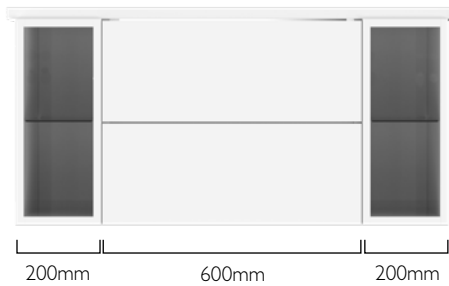

There are a host of ways to configure your Cadence Slab and Cadence Fluted units. We have put together some suggested configurations below.

700mm unit configuration

800mm unit configuration

1000mm unit configurations