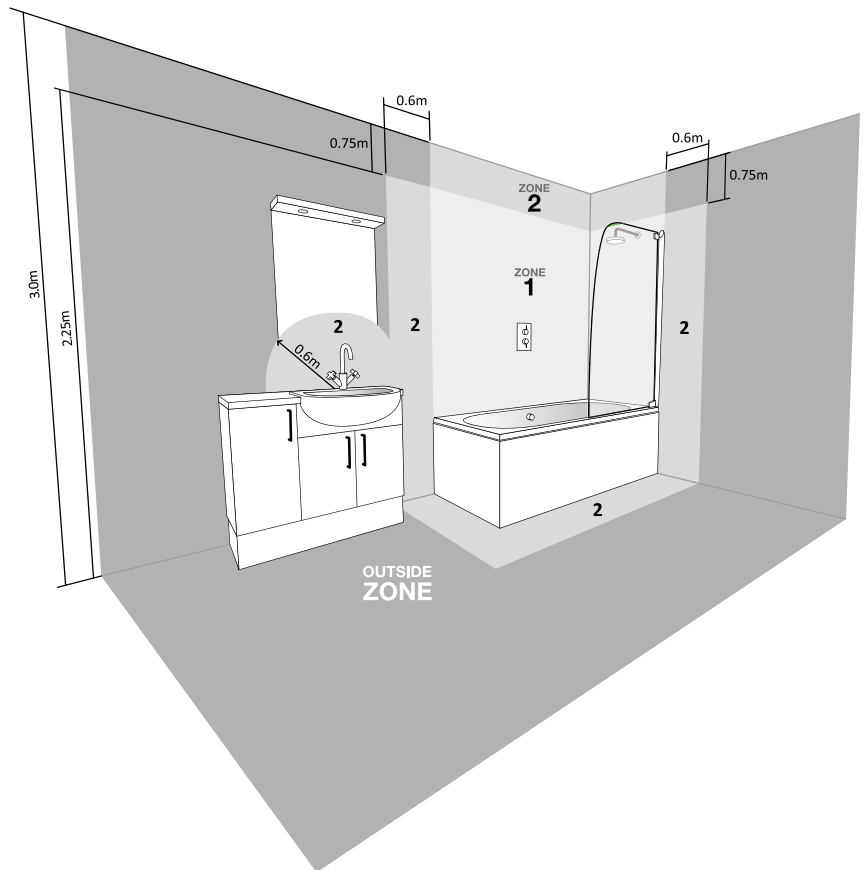

SAFETY IN THE BATHROOM

Mirrors Technical Information

Tavistock illuminated mirrors have been designed and tested for compliance to electrical equipment (safety) regulations.

All electrical connections should be made according to the latest national wiring regulations. Illuminated mirrors are suitable for installation in the bathroom within outside zones unless stated. Mirrors which are IP44 water resistance rated are suitable for use in zones 2 and outside zones in the bathroom. Illuminated mirrors are not suitable for installation in saunas, steam rooms, shower cubicles or above a bath tub. Products are only suitable for permanent installation. Installation by a suitably qualified electrician is required.

Cabinets - Electrics

Our illuminated cabinets have been designed and independently tested for compliance to electrical equipment (safety) regulations. They are only suitable for use outside zones 1 & 2 according to the latest IEE regulations. All cabinets are class I insulated and require an earth connection.

Infrared Sensor

All mirrors or cabinets featuring infrared technology must ensure that the sensor is mounted a minimum of 150mm from an adjacent wall or obstruction to ensure correct function.

ZONE 1

Electrical fittings in this zone require separated extra low voltage and a minimum rating of IP44 (splash proof).

ZONE 2

Electrical fittings in this zone require a minimum rating of IP44 (splash-proof).