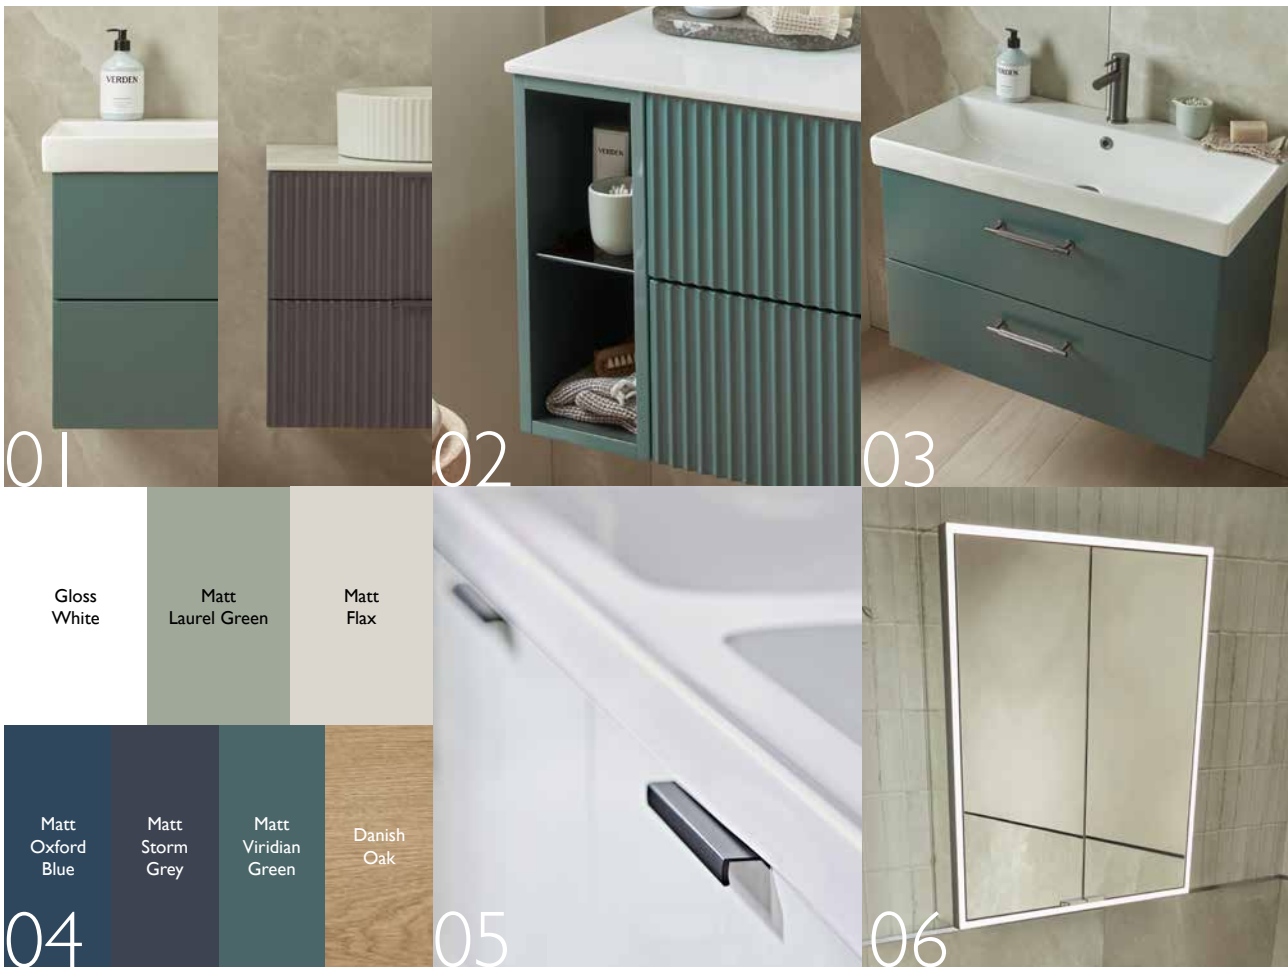

CREATE YOUR BESPOKE CADENCE BATHROOM

Designed to offer you complete design flexibility, our Cadence collection is customisable, allowing you to create a configuration as unique as your home. Choose your unit size and fascia style, select your choice of basin & pick from an array of contemporary finishes & coordinating handles. With additional options for open storage for a thoroughly modern look. Follow the steps below to bring a singular touch to your bathroom scheme.