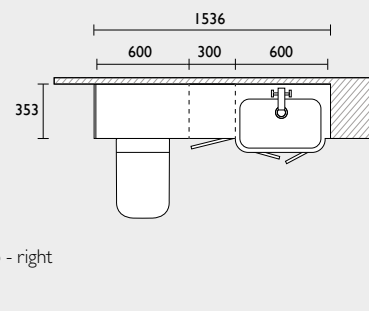

Legacy - Standard Depth Furniture Run

- T3BW6LMDG 600 back to wall WC unit
- BTW475S Structure back to wall WC
- TS450S-SF Structure WC seat
- VOR790 Vortex cistern
- TR9023 Oval dual flush plate
- T3FC3LMDG 300 floor cupboard (oak carcass)
- T3SC6LMDG 600 basin unit (oak carcass)
- TIS1540S.R 1540mm basin with integrated worktop - right
- TCM11 Cheltenham basin mixer
- TFHFLO.C Florence chrome handles x3
- VRM060 600 Verge mirror
- T3EP8T.MDG Filler/clad-on end panel x2
- TPL15T.MDG 1500 plinth
  (plinth cut to size)