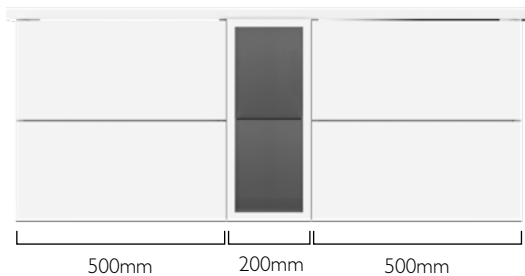

1200mm unit configurations

CADENCE OPEN STORAGE

We think about the little things in life too. Enhance your Cadence unit with our open storage cabinets for a singular look. Available across our slab and fluted wall-mounted configurations. Opt for one of the suggested configurations or refer to page 38 - 39 and specify your own set up. Compatible with a range of worktops and countertop basins, see page 41.