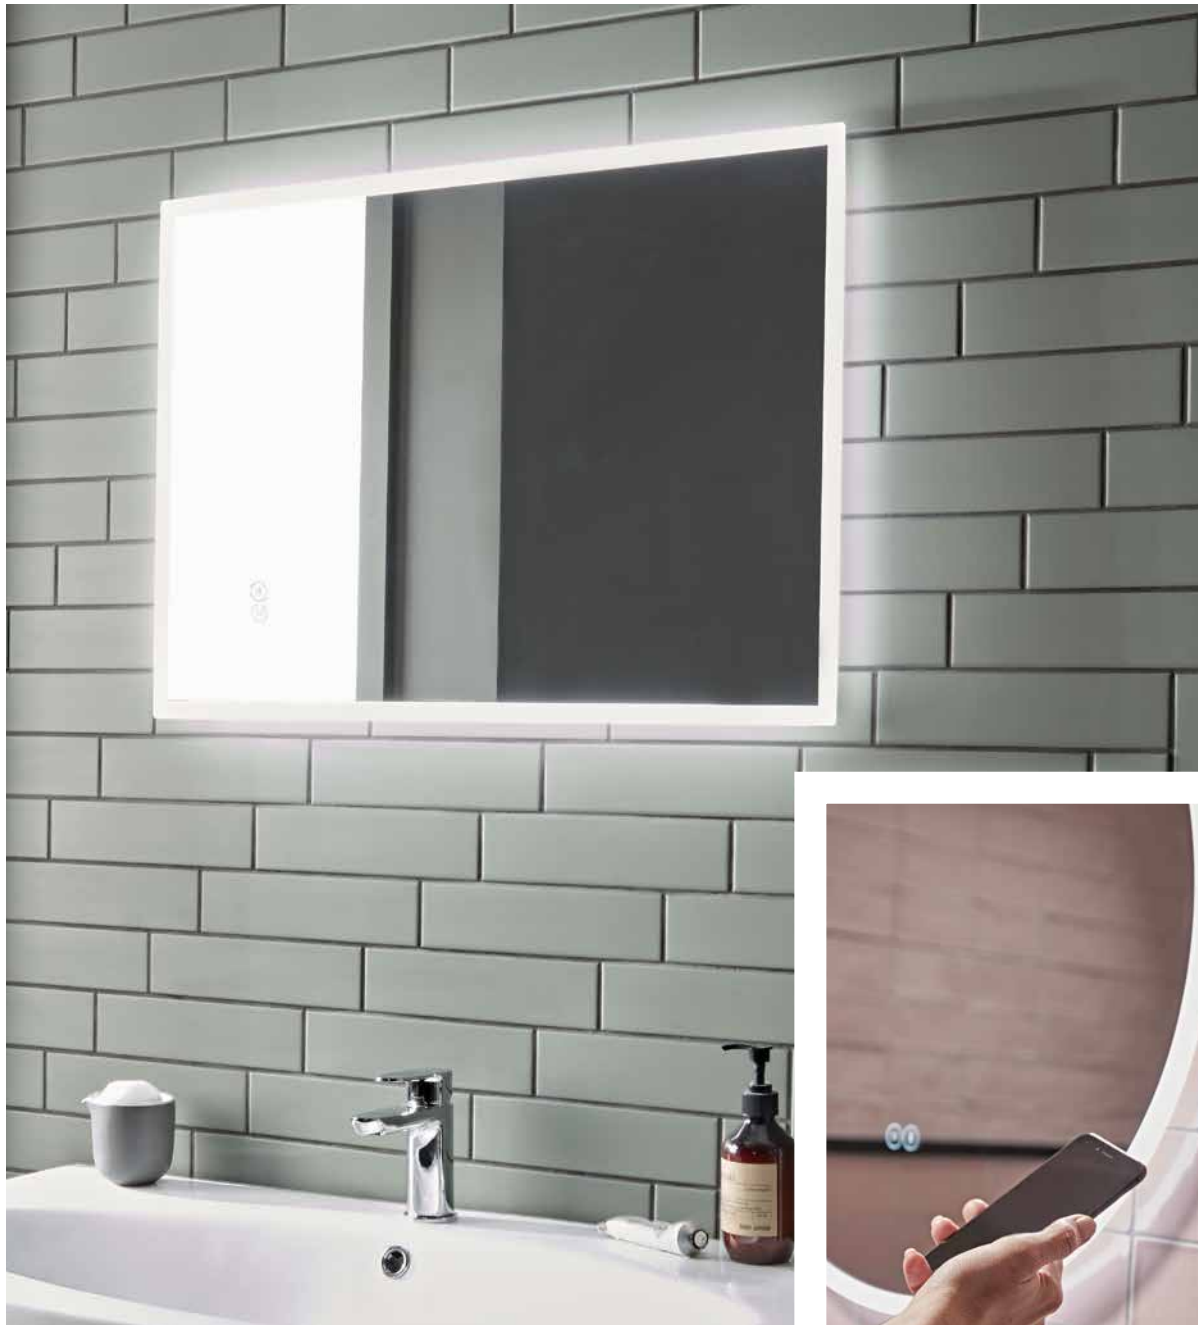

# RESONATE

With **Bluetooth®** wireless technology, LED illumination, heated demister pad and touch control, this is the epitome of a multifunctional bathroom mirror. With two styles to choose from (circular or rectangular), this slim, modest design will sit beautifully above a more contemporary bathroom vanity unit