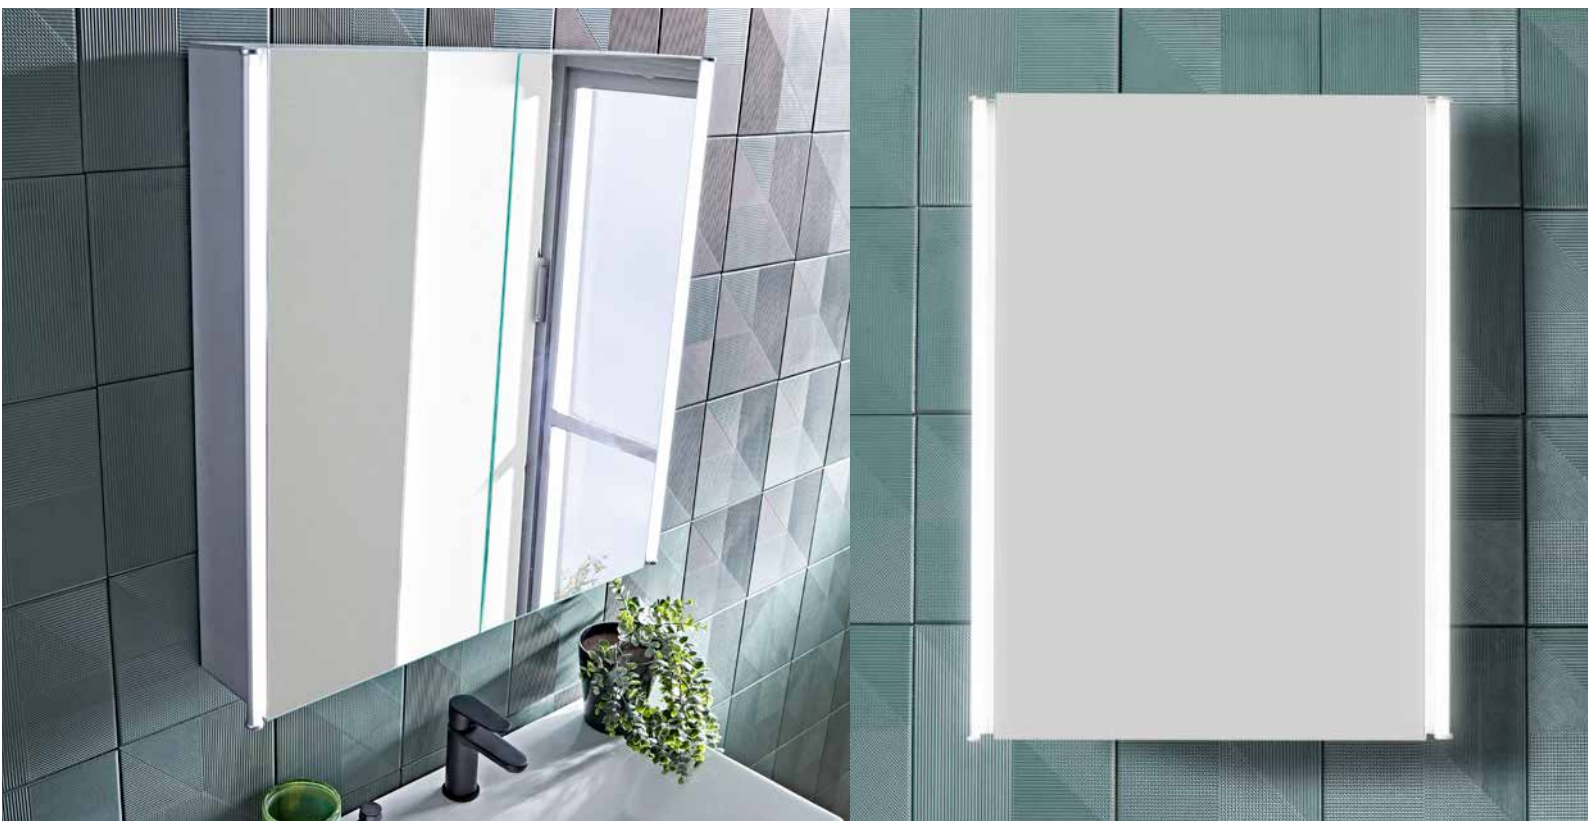

# SLEEK

- Available in three sizes 490mm, 650mm & a 1048mm wide option, all with an intergrated shaver socket
- 490mm single door cabinet available without an integrated shaver socket.
- A rocker switch operates integrated diffused energy saving LED lighting on the sides of the Sleek cabinet
- Available with our without our conveniently positioned charging socket
- Two shelves provide ample storage for all your bathroom products
- Soft close hinges allow for smooth, quiet closure of the door
- Solid, robust aluminium-bodied construction makes your Sleek cabinet hardwearing, rust proof and easy to maintain
- IP44 rated for safe use in the bathroom