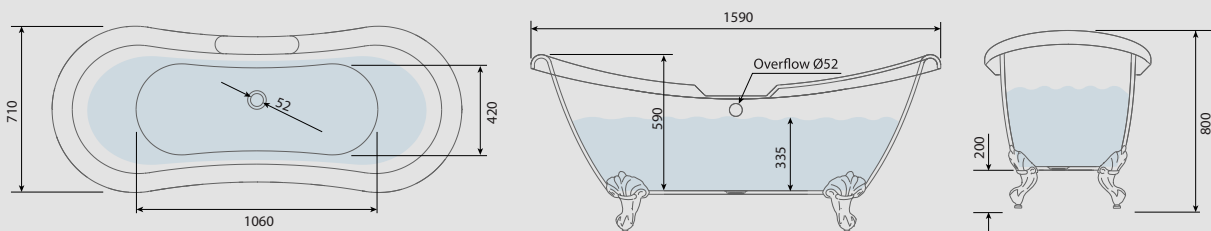

Technical Info

Don't forget to complete your bathtub by choosing your bathtub accessories, see page 230