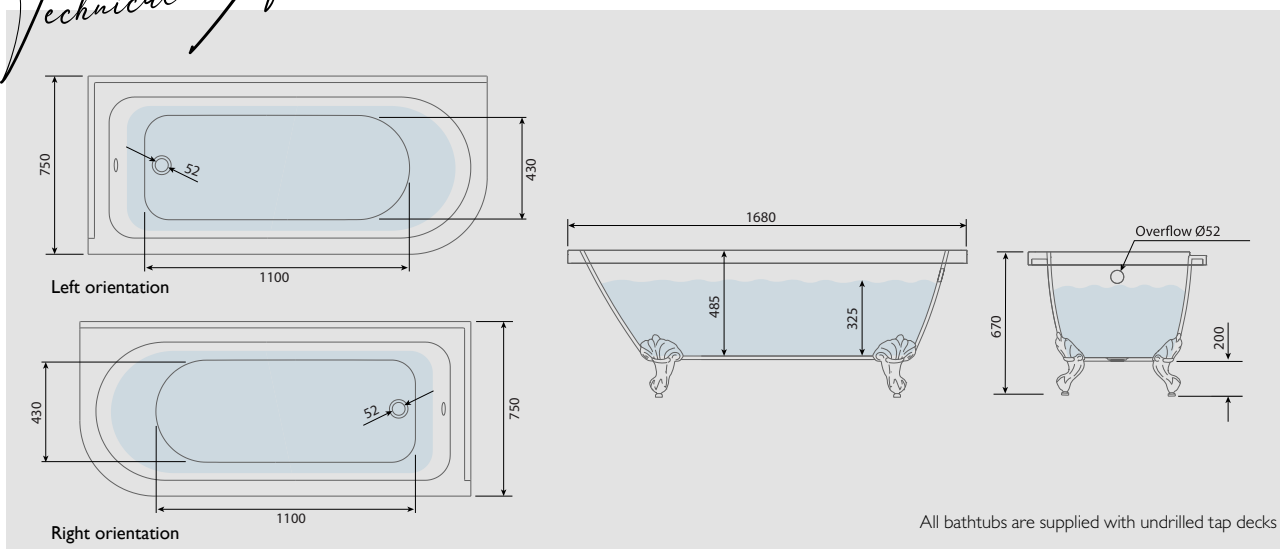

Technical Info

All bathtubs are supplied with undrilled tap decks

Don't forget to complete your bathtub by choosing your bathtub accessories, see page 230