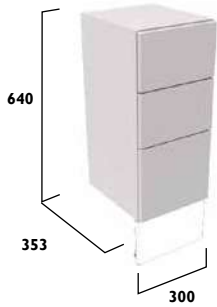

STORAGE CUPBOARDS

PRODUCT	FEATURES	FINISH	CODE	
300 Three Drawer Floor Unit With Drawer Pack & Carcass	- Soft close runners - For a floormounted look, a plinth is required for this unit, see page 148	Scribe		
		Matt Mineral Blue	Graphite	T33D3S.MB
		Matt Viridian Green	Graphite	T33D3S.VRG
		Gloss White	White	T33D3S.GW
		Calm		
		Matt Mineral Blue	Graphite	T33D3C.MB
		Matt Dark Grey	Graphite	T33D3C.MDG
		Gloss White	White	T33D3C.GW
		Gloss Light Grey	Graphite	T33D3C.GLG
		Matt Viridian Green	Graphite	T33D3C.VRG
		Legacy		
		Matt Mineral Blue	Oak	T33D3L.MB
		Matt Flax	Oak	T33D3L.FX
		Matt Metro Grey	Oak	T33D3L.MG
		Matt Dark Grey	Oak	T33D3L.MDG
		Matt Viridian Green	Oak	T33D3L.VRG