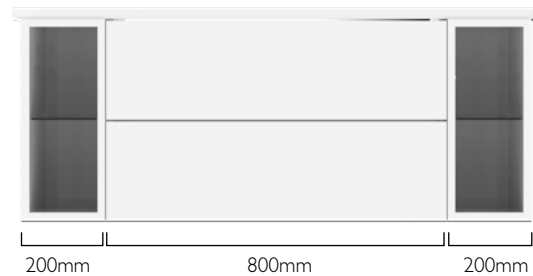

1200mm unit configurations

CADENCE OPEN STORAGE

We think about the little things in life too. Enhance your Cadence unit with our open storage cabinets for a singular look. Available across our slab and fluted wall-mounted configurations. Opt for one of the suggested configurations or refer to page 38 - 39 and specify your own set up. Compatible with a range of worktops and countertop basins, see page 41.