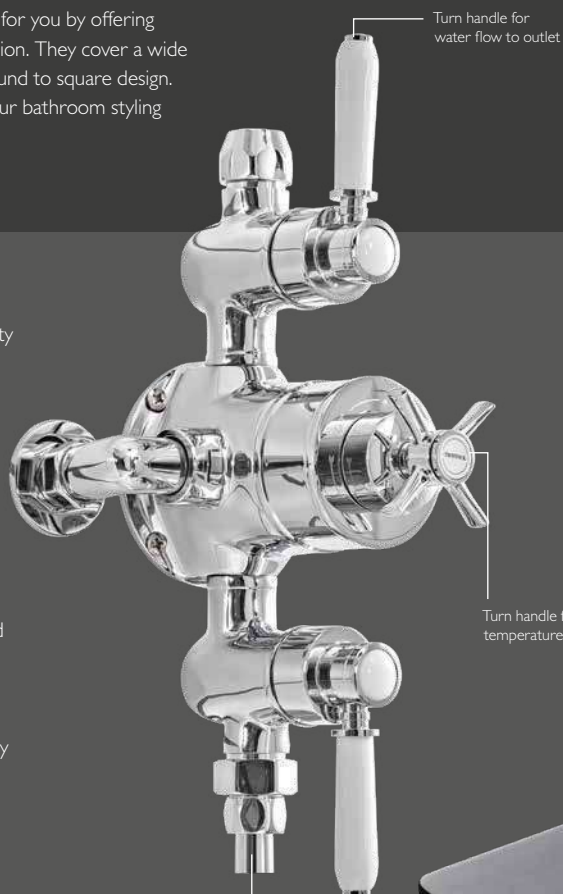

Contemporary dual function concealed valve

CONCEALED VALVES

If you prefer a sleek, clean look then opt for a concealed shower valve, with the valve hidden in the wall and a cover plate. This has the added benefit of flexible plumbing enabling you to position the valve away from the shower flow, so you can turn the shower on without getting wet until you want to. Classic and contemporary styles are available.

PUSH BUTTON VALVE

Our ergonomic valve design provides instant on/off activation for a seamless showering experience. This innovative design allows you to easily control water flow and three luxurious spray settings, all at the touch of a button with a central temperature dial for convenience. All of our push button shower valves are easy to install and can be completely removed to be serviced, without damage to the wall or the need to re-tile.

EXPOSED VALVES

An exposed shower valve offers a simple installation solution as the valve showcases all working parts. Perfect for a traditional period style bathroom, making it just the right finishing touch.

BAR VALVES

Our contemporary bar valves are easy to install, with all of the components mounted on the wall. Some of our bar valve shower system options are also available with a useful integrated shelf, a handy spot for your shower gel and shampoo. Look out for the 'Cool Touch' options, designed to stay cool to the touch during use.

Classically designed dual function exposed valve