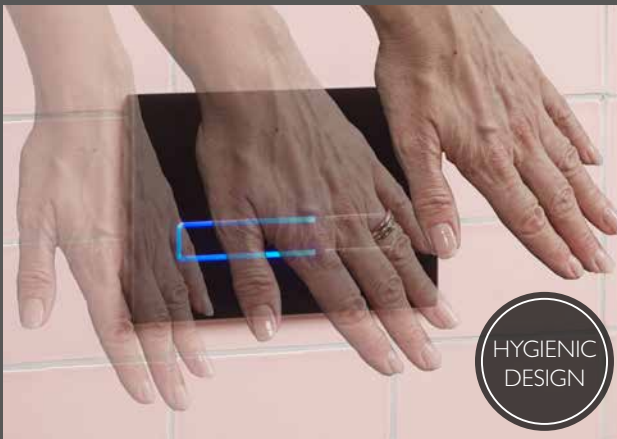

### Button Upgrades

Brushed Bronze SP22765

£10.90

Brushed Nickel SP22766

£10.90

TAKE A LOOK...  
See how the contactless dual flush sensor works