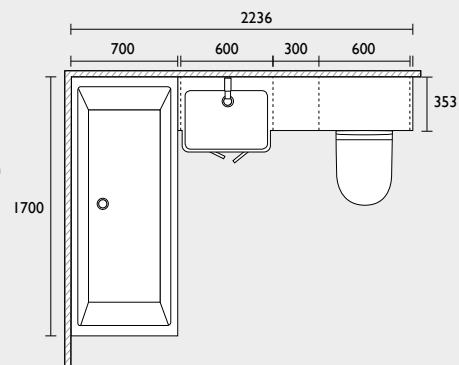

Calm - Standard Depth Furniture Run (Left)

- T33D3C.MB 300 three drawer floor cupboard (graphite carcass)
- T3BW6C.MB 600 back to wall WC unit
- BTW950S Micra Evo back to wall WC
- DC14037-SF Micra Evo WC seat
- VOR790 Vortex cistern
- TR9014 Contactless dual flush sensor
- T3SC6C.MB 600 basin unit (graphite carcass)
- TIS1540S.L 1540 integrated basin & worktop (left)
- TANI103 Anthem basin mixer
- OVMCBK Overflow trim
- TFHHAN.B Hana handles x5
- BTM60C 600 circular Beta mirror
- T3EP8S.MB Filler/clad-on end panel x2
- TPL15S.MB 1500 plinth (cut to size)
- TAN3203 Anthem bath filler
- TBP17S.MB 1700 bath panel & plinth
- TBP07S.MB 700 end bath panel & plinth