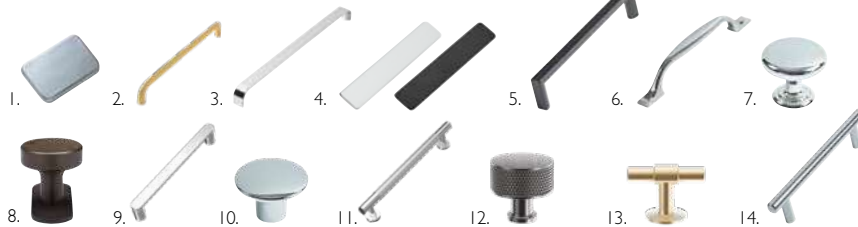

HANDLE UPGRADES

All Lansdown units are supplied with standard chrome knobs but they can be upgraded with the following options, which should be ordered separately.

Description	Chrome	Black	Brushed Brass	Gunmetal	Bronze	
1. Tula Handle	TFHTULC					£15.20
2. Cadence Handle 2 - 160mm	CADH02.160.C	CADH02.160.B	CADH02.160.A			£21.80
2. Cadence Handle 2 - 320mm	CADH02.320.C	CADH02.320.B	CADH02.320.A			£36.00
3. Cadence Handle 3 - 160mm	CADH03.160.C	CADH03.160.B				£21.80
3. Cadence Handle 3 - 320mm	CADH03.320.C	CADH03.320.B				£36.00
4. Cadence Handle 4 Chrome	CADH04.160.C					£21.80
4. Cadence Handle 4 Black		CADH04.160.B				£36.00
5. Lucia Handle	TFHLUC.128.C	TFHLUC.128.B	TFHLUC.128.A			£18.00
6. Cecily Handle	TFHCEC.C					£22.60
7. Florence Knob	TFHFLOC					£12.20
8. Sofia Knob					TFHSOFBR	£21.00
9. Enya Handle	ENYH.160.C	ENYH.160.B	ENYH.160.A			£28.50
10. Hana Knob	TFHHAN.C	TFHHAN.B	TFHHANA			£10.70
11. Quinn Handle	QUIH.160.C	QUIH.160.B	QUIH.160.A	QUIH.160.GM		£37.90
12. Quinn Knob	QUIH.C	QUIH.B	QUIH.A	QUIH.GM		£27.90
13. Toro T Bar	TFHTOR.C	TFHTOR.B	TFHTORA			£27.90
14 Adela Handle	TFHADE.C					£7.70