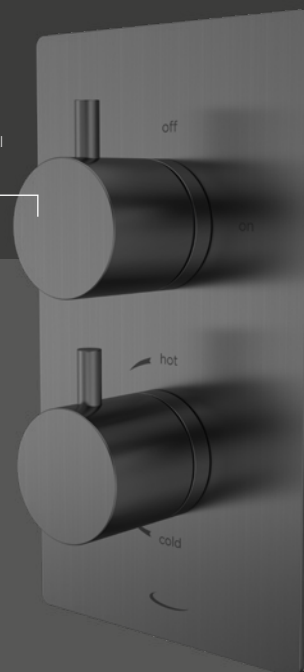

Contemporary dual function concealed valve