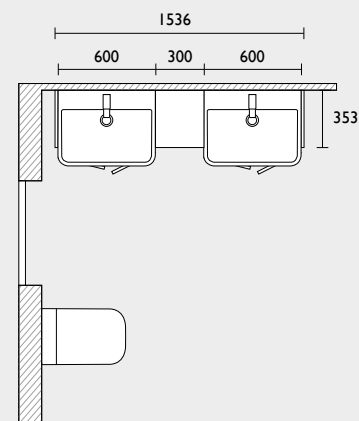

Calm - Standard Depth Furniture Run (above)

- WH450S Structure wall hung WC
- TS450S-SF Structure WC seat
- TR9005 0.82 wall hung WC frame
- TR9021 Circles flush plate
- T3SC6C.GW 600 basin unit x2 (white carcass)
- T33D3C.GW 300 3x drawer floorunit (white carcass)
- SCSB453S Structure semi-counterop basin x2
- TFHHAN.B Hana black handles x7
- TANI I 03 Anthem basin mixer x2
- VRM50P Verge pill mirror x2
- T3EP8S.W Filler/clad-on end panel x2
- TF3W18A.GQ 1880 & solid surface worktop (grey quartz) (worktop & end panels cut to size)