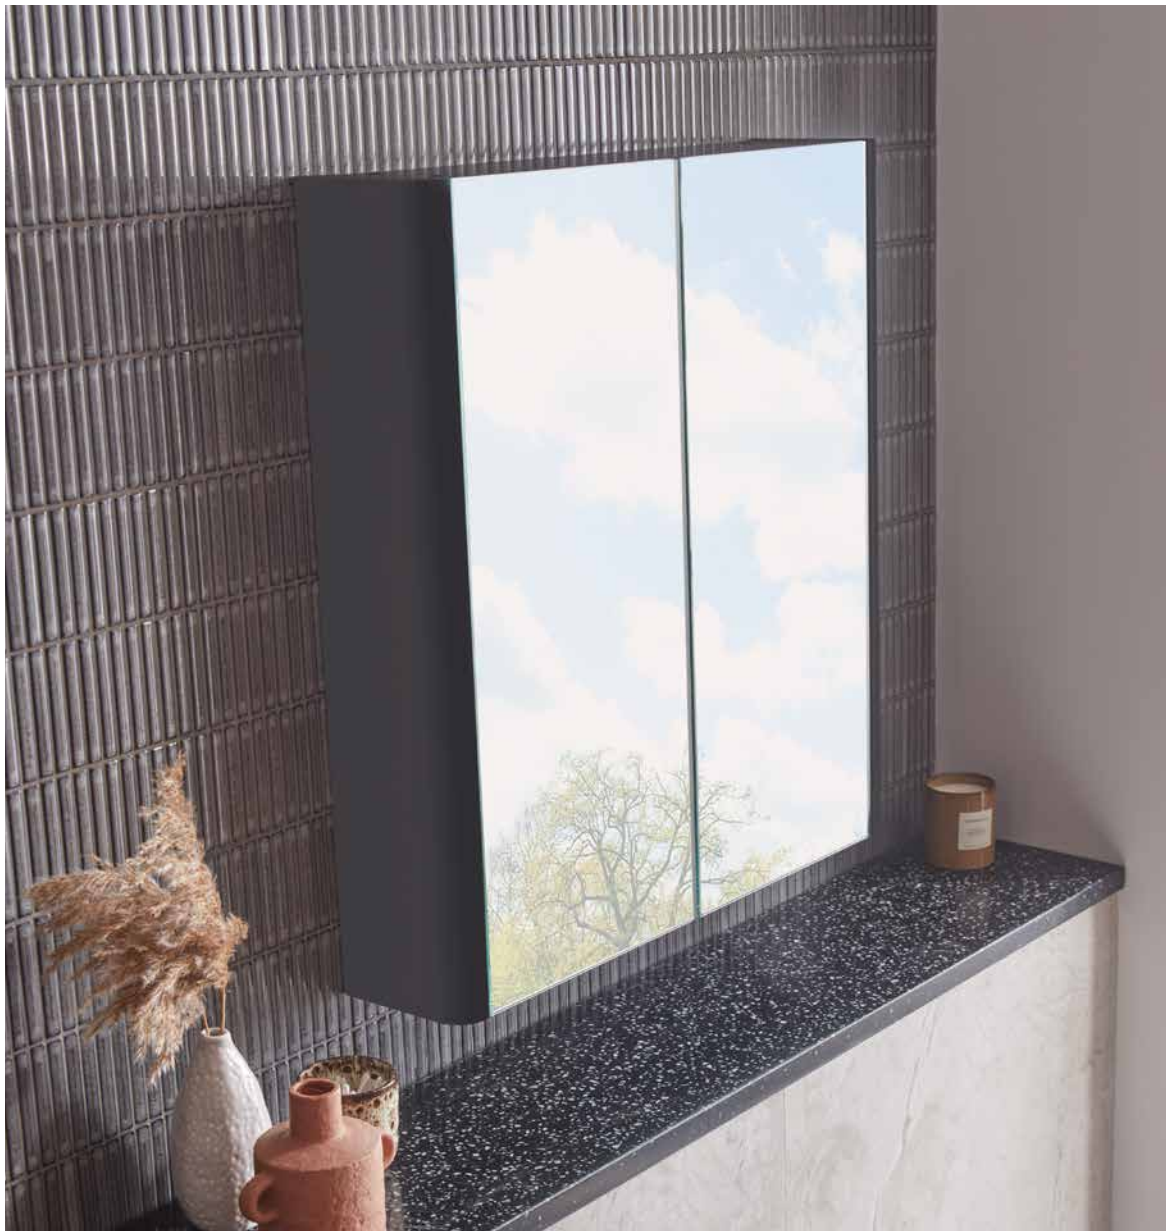

# COMPASS

- Available in 2 sizes 475mm single door & 600mm wide double door cabinet
- Two shelves provide ample storage for all your bathroom products
- Soft close hinges allow for smooth, quiet closure of the door