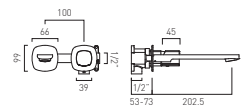

**Leverless Wall Mounted Basin Mixer**

MP

● CAM-109S-CP	£270
● CAM-109S-MB	£300
● CAM-109S-MW	£300
● CAM-109S-SBR	£300

**Leverless Wall Mounted Basin Mixer for Low Pressure System**

LP

● CAM-109S-LP-CP	£270
● CAM-109S-LP-MB	£300
● CAM-109S-LP-MW	£300
● CAM-109S-LP-SBR	£300