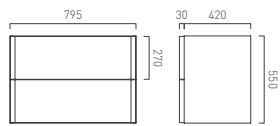

Wall Hung Vanity Unit 800mm Wide with 2 Drawers

CAM-F800-AW	£700
CAM-F800-CB	£700
CAM-F800-PC	£700
CAM-F800-AB	£700
CAM-F800-NO	£700