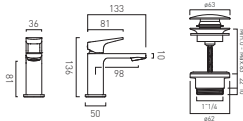

Levered Mini Mono Basin Mixer for Low Pressure System + Universal Basin Waste

LP

● CAM-200M/CC-LP-CP	£200
● CAM-200M/CC-LP-MB	£220
● CAM-200M/CC-LP-MW	£220
● CAM-200M/CC-LP-SBR	£220