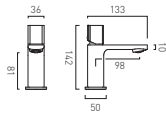

1. Available In
2. Chrome
   - Matt Black
   - Matt White
   - Satin Brass

Leverless Mini Mono Basin Mixer

MP

● CAM-100M/SB-CP	£180
● CAM-100M/SB-MB	£200
● CAM-100M/SB-MW	£200
● CAM-100M/SB-SBR	£200