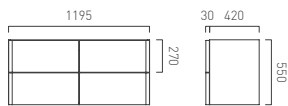

Wall Hung Vanity Unit 1200mm Wide with 4 Drawers

CAM-F1200-AW	£1,000
CAM-F1200-CB	£1,000
CAM-F1200-PC	£1,000
CAM-F1200-AB	£1,000
CAM-F1200-NO	£1,000