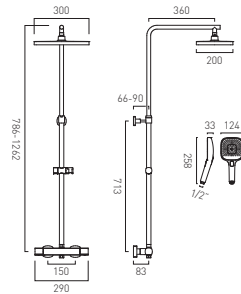

**Wall Mounted Thermostatic Exposed Shower Bar Valve**

MP

● CAM-149T-CP	£300
● CAM-149T-MB	£330
● CAM-149T-MW	£330
● CAM-149T-SBR	£330

**Wall Mounted Thermostatic Exposed Shower Column**

MP

● CAM-149T-RRK-CP	£625
● CAM-149T-RRK-MB	£695
● CAM-149T-RRK-MW	£695
● CAM-149T-RRK-SBR	£695