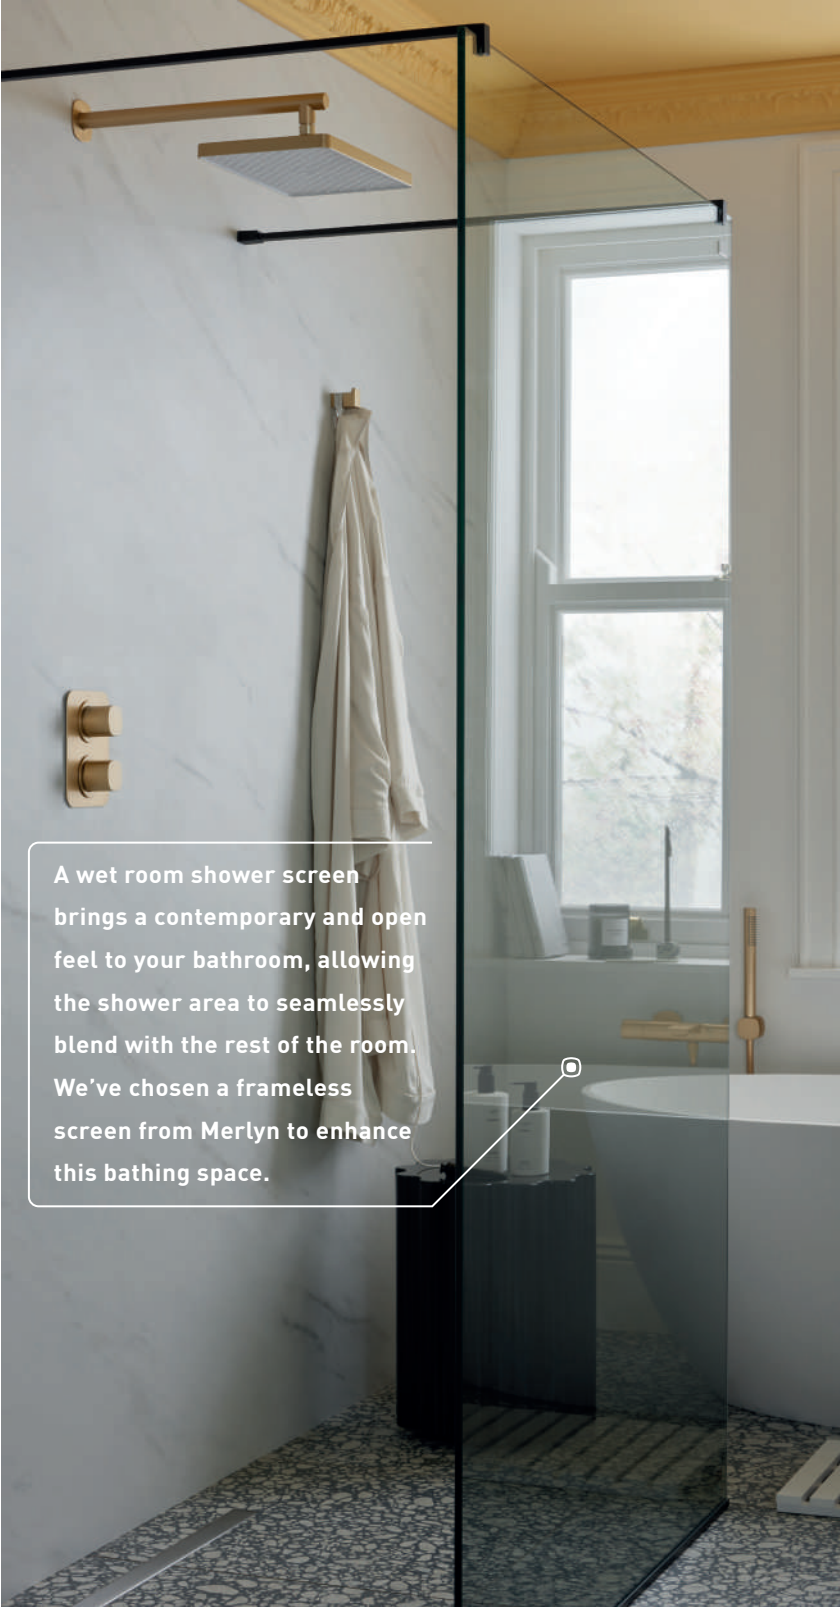

*Spaces designed for self-care.*

Plush towels not only add a tactile layer to your design scheme in the bathroom they add a touch of luxury and comfort too.

A wet room shower screen brings a contemporary and open feel to your bathroom, allowing the shower area to seamlessly blend with the rest of the room. We've chosen a frameless screen from Merlyn to enhance this bathing space.