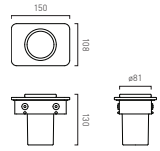

Muse Frosted Glass Tumbler with 150mm Glass Insert
(for use with MUS-184-45 / MUS-184-60)

● MUS-083-BLK	£45
● MUS-083-WHT	£45