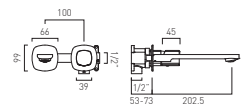

Leverless Wall Mounted Basin Mixer

MP

● CAM-109S-CP	£270
● CAM-109S-MB	£300
● CAM-109S-MW	£300
● CAM-109S-SBR	£300