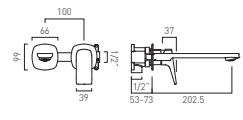

Tap Selection

Available In

- Chrome
- Matt Black
- Matt White
- Satin Brass