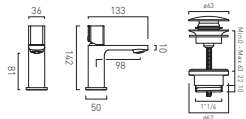

Leverless Mini Mono Basin Mixer + Universal Basin Waste

MP

● CAM-100M/CC-CP	£200
● CAM-100M/CC-MB	£220
● CAM-100M/CC-MW	£220
● CAM-100M/CC-SBR	£220