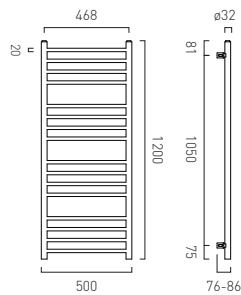

**Muse Heated Towel Rail  
1200x500mm Round\***

● MUS-HTR-RO1200-MB	£160
● MUS-HTR-RO1200-MW	£160

- Step  
**One**
- Step  
**Two**
- Step  
**Three**
- Step  
**Four**
- Step  
**Five**
- Step  
**Six**