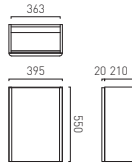

Wall Hung Cloakroom Unit 400mm Wide with Reversible Door

CAM-F400WH-AW	£275
CAM-F400WH-CB	£275
CAM-F400WH-PC	£275
CAM-F400WH-AB	£275
CAM-F400WH-NO	£275