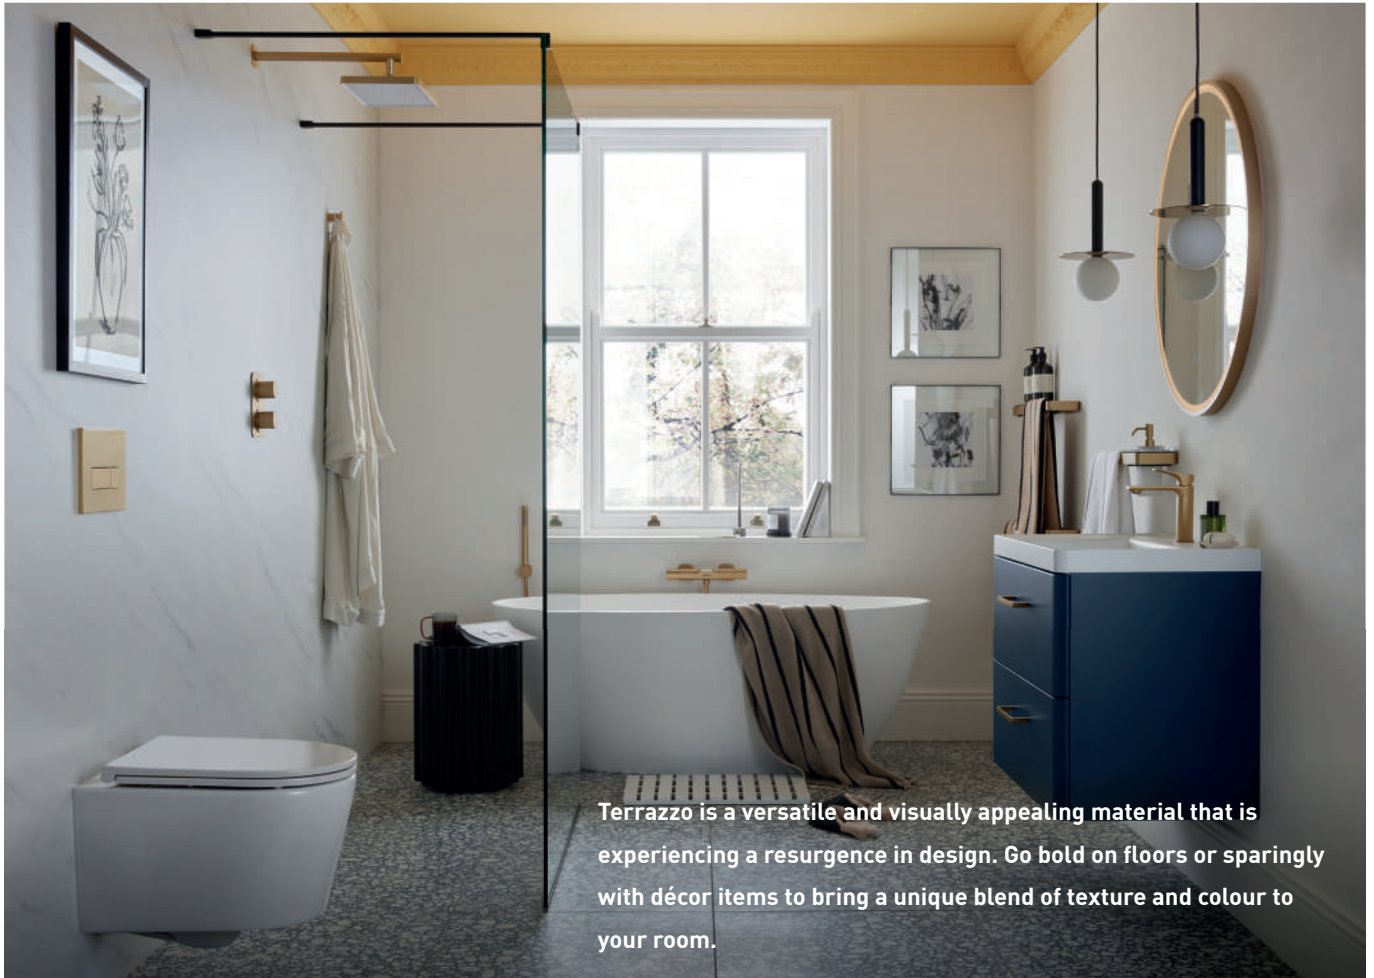

Terrazzo is a versatile and visually appealing material that is experiencing a resurgence in design. Go bold on floors or sparingly with décor items to bring a unique blend of texture and colour to your room.