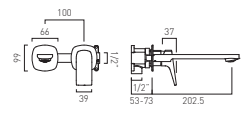

Levered Wall Mounted Basin Mixer

MP

● CAM-209S-CP	£270
● CAM-209S-MB	£300
● CAM-209S-MW	£300
● CAM-209S-SBR	£300