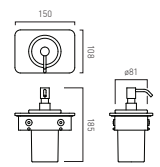

Muse Soap Dispenser with 150mm White Glass Insert
(for use with MUS-184-45 / MUS-184-60)

● MUS-082B-WHT-CP	£70
● MUS-082B-WHT-MW	£80
● MUS-082B-WHT-SBR	£80

- Step
  One
- Step
  Two
- Step
  Three
- Step
  Four
- Step
  Five
- Step
  Six

Finishing Touches