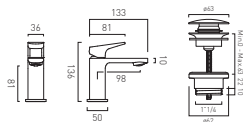

Levered Mini Mono Basin Mixer + Universal Basin Waste

MP

● CAM-200M/CC-CP	£200
● CAM-200M/CC-MB	£220
● CAM-200M/CC-MW	£220
● CAM-200M/CC-SBR	£220