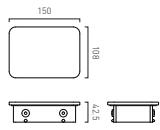

Muse Glass Shelf Insert 150mm
(for use with MUS-184-45 / MUS-184-60)

● MUS-085-15-BLK	£25
● MUS-085-15-WHT	£25