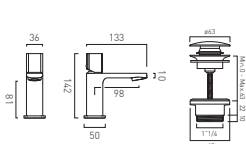

MP

● CAM-100M/CC-CP	£200
● CAM-100M/CC-MB	£220
● CAM-100M/CC-MW	£220
● CAM-100M/CC-SBR	£220

**Leverless Mini Mono Basin Mixer for Low Pressure System + Universal Basin Waste**

LP

● CAM-100M/CC-LP-CP	£200
● CAM-100M/CC-LP-MB	£220
● CAM-100M/CC-LP-MW	£220
● CAM-100M/CC-LP-SBR	£220