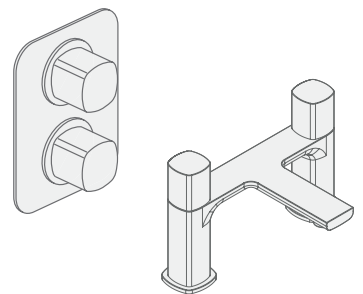

Step Three

Which tap are you?

- Choose from leverless or levered tap handles depending on your desired look and be reassured that our taps deliver exceptional water flow even at 0.2 bar water pressure.
- Wall mounted and extended basin mixers are the perfect pairing with one of our countertop bowls.
- Select your preferred tap style and then choose from one of our four statement colours: chrome, matt black, matt white and satin brass.

Step Four

Bath or shower?

- We have a range of choices from the simplicity of a mini kit to the versatility of a slide rail or the luxury of an overhead shower.
- With a choice of deck or wall mounted bath shower mixers for over bath showering, or a concealed valve paired with a bath spout or discreet bath filler waste, there is a choice to suit you.
- Merlyn's screens are a perfect match to complete your bathroom.