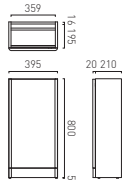

Vanity Units

1. Available In
2. Arctic White
   - Cove Blue
   - Pink Clay
   - Atlantic Blue
   - Natural Oak

Floor Mounted Cloakroom Unit 400mm Wide with Reversible Door

CAM-F400FM-AW	£350
CAM-F400FM-CB	£350
CAM-F400FM-PC	£350
CAM-F400FM-AB	£350
CAM-F400FM-NO	£350