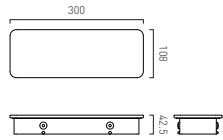

Muse Glass Shelf Insert 300mm
(for use with MUS-184-45 / MUS-184-60)

● MUS-085-30-BLK	£50
● MUS-085-30-WHT	£50