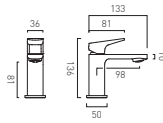

1. Available In
2. Chrome
   - Matt Black
   - Matt White
   - Satin Brass

Levered Mini Mono Basin Mixer

MP

● CAM-200M/SB-CP	£180
● CAM-200M/SB-MB	£200
● CAM-200M/SB-MW	£200
● CAM-200M/SB-SBR	£200