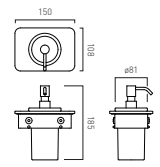

Muse Soap Dispenser with 150mm Black Glass Insert
(for use with MUS-184-45 / MUS-184-60)

● MUS-082B-BLK-CP	£70
● MUS-082B-BLK-MB	£80
● MUS-082B-BLK-SBR	£80