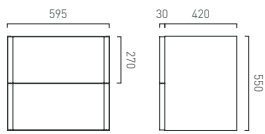

Wall Hung Vanity Unit 600mm Wide with 2 Drawers

CAM-F600-AW	£550
CAM-F600-CB	£550
CAM-F600-PC	£550
CAM-F600-AB	£550
CAM-F600-NO	£550