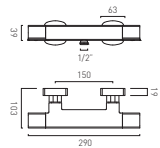

1. Available In
2. Chrome
   - Matt Black
   - Matt White
   - Satin Brass

Exposed shower valves and kits provide a stylish and industrial aesthetic, showcasing the beauty of the plumbing design. With various finishes and configurations, they add a bold statement to your bathroom.

Wall Mounted Thermostatic Exposed Shower Bar Valve

MP

● CAM-149T-CP	£300
● CAM-149T-MB	£330
● CAM-149T-MW	£330
● CAM-149T-SBR	£330