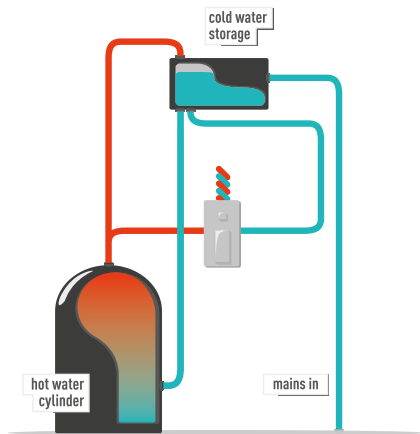

1 GRAVITY LP
0.2 - 0.5 bar

You will typically find a hot water cylinder in the airing cupboard and a cold water tank in the loft. If you are running this system, without a Pump, you can choose any shower with the **LP** symbol.