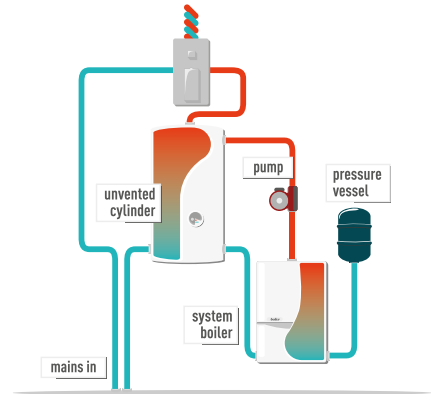

2 COMBI MP
1.0 - 1.5 bar

Combination boilers, usually located in the kitchen, instantly heat mains fed cold water and do not require storage tanks.

For this system, you can choose any shower with the **MP** or **LP** symbols.