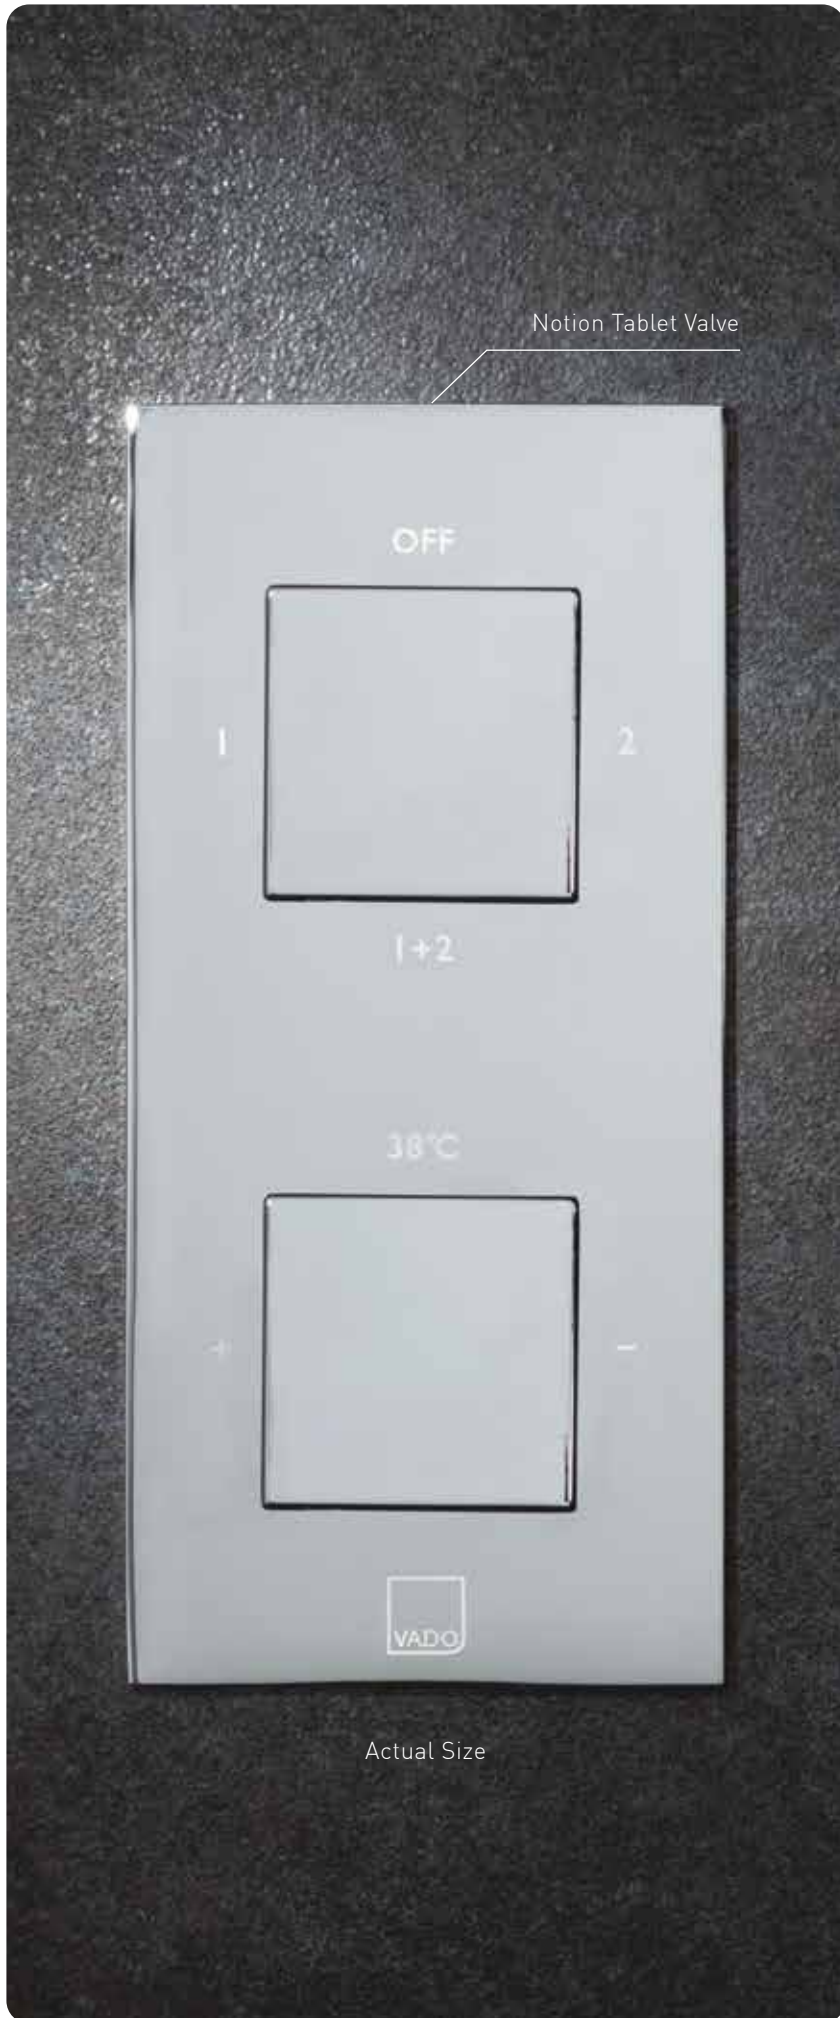

Notion Tablet Valve

Actual Size