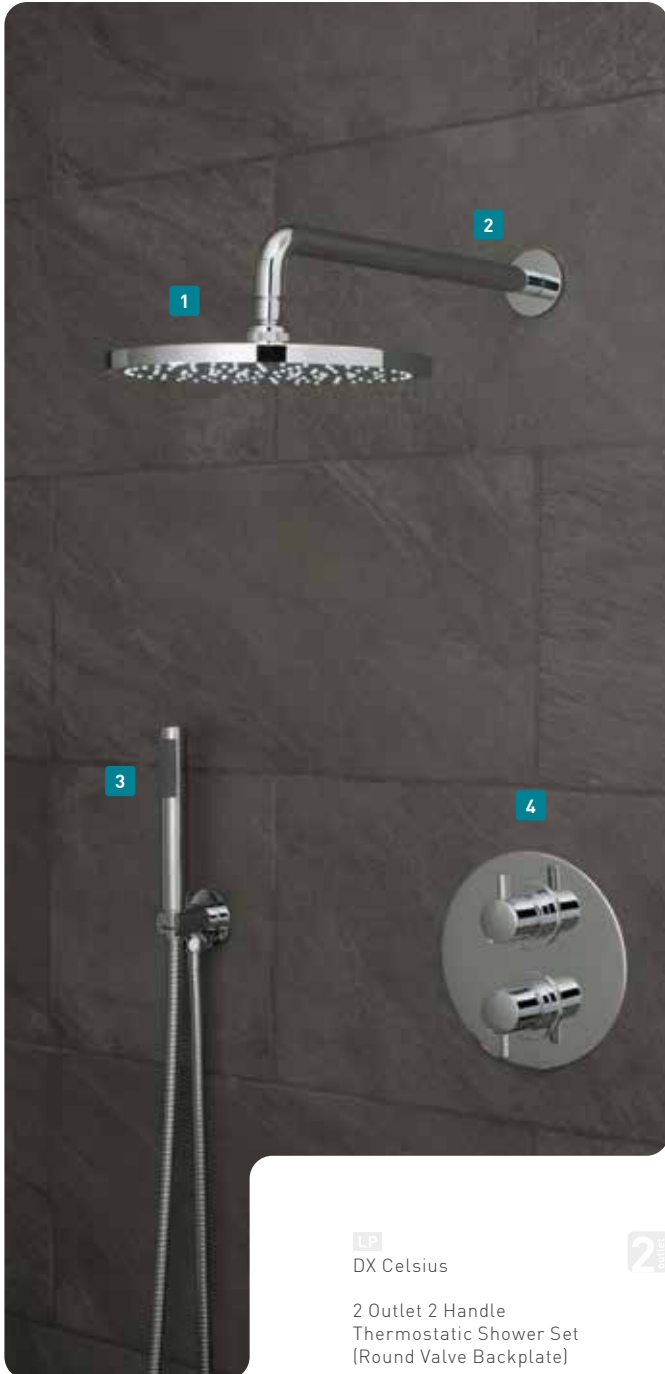

DX-172251-LIF-CP
£1,080

- 1** AQB-OV/30-C/P
- 2** WG-EFSA/RO-C/P
- 3** LIF-148D/2-C/P
- 4** LIF-SFMKWO-C/P

DX Celsius features stylishly smooth contoured surfaces to suit all modern bathroom interiors.

LP
DX Celsius