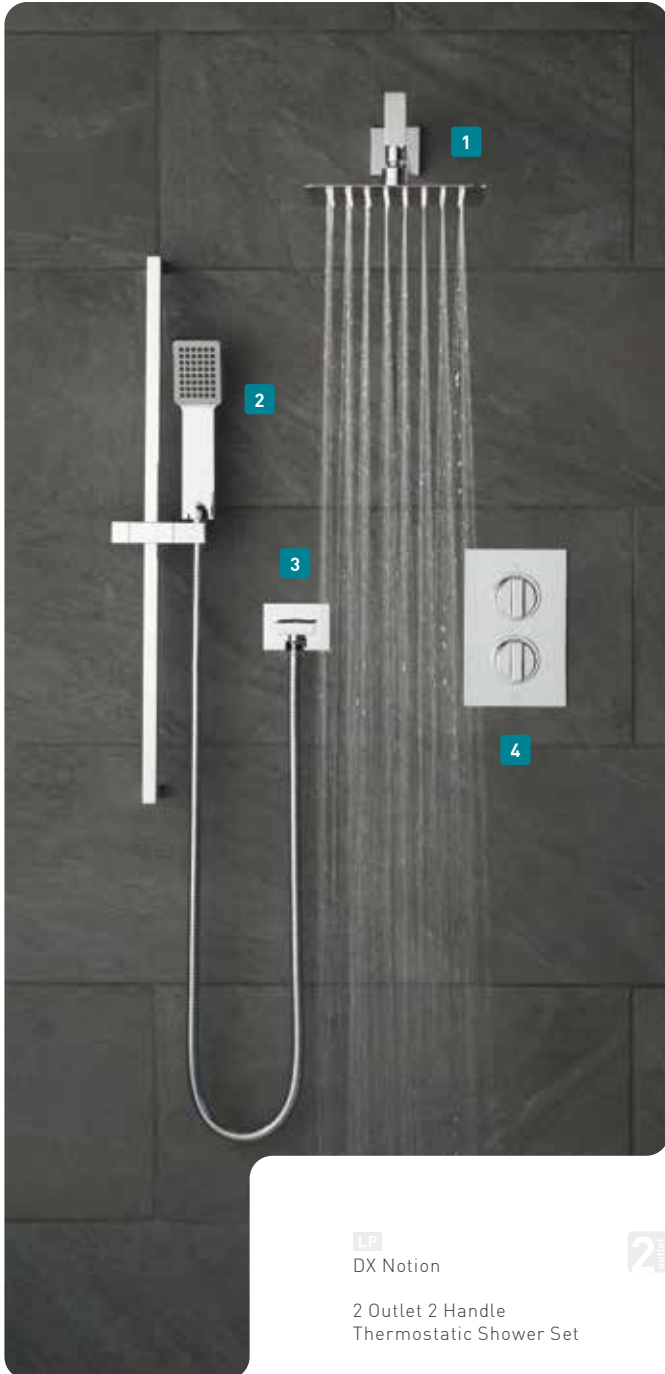

2 outlet

DX-172250-CELRO-CP
£990

- 1 EG-SATURN2/SA-C/P
- 2 WG-VENUSKIT-C/P
- 3 CEL-148D/2/RO-C/P
- 4 ELE-OUTLET2-CP

Creating luxuriously silky water with **VADO**'s renowned air-injection Atmosphere handset, DX Life excels in both form and function.