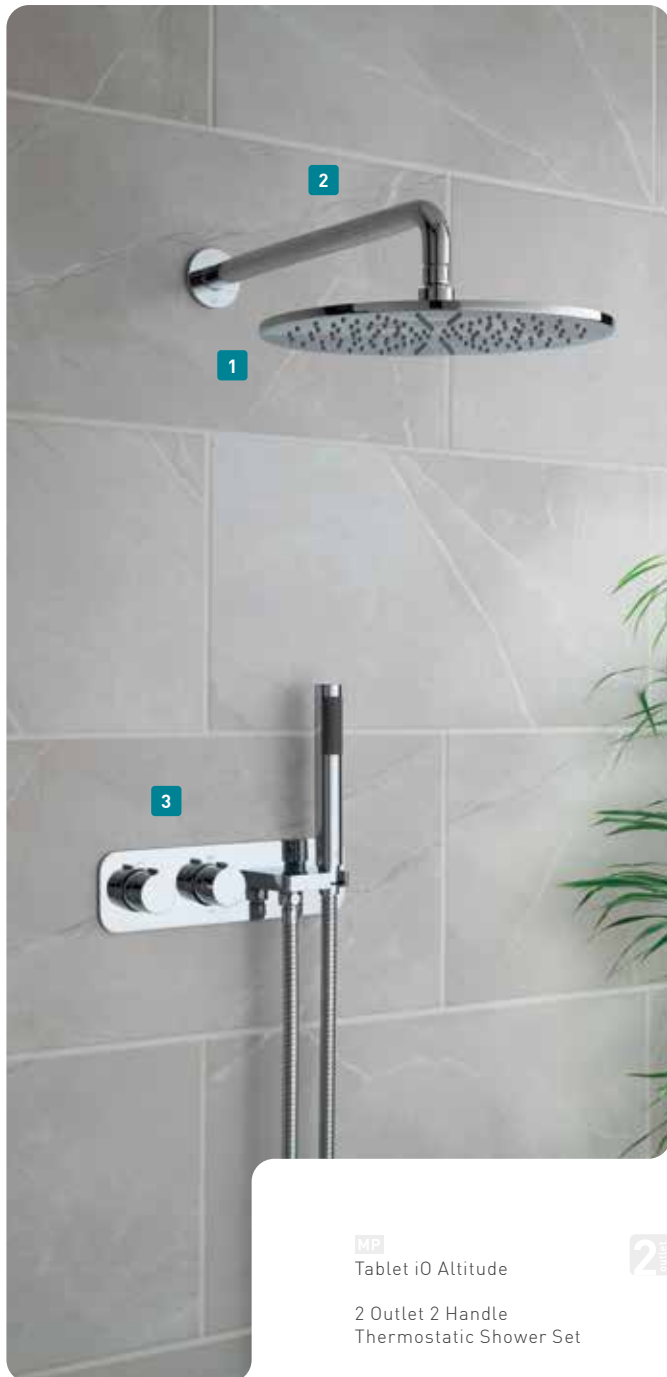

Actual size

TABLET i0 SHOWERING PACKAGES

Both chic and versatile Tablet i0 perfectly blends style statement with exceptional functionality thanks to its elegant design and compact integrated shower kit.

TAB-1753/W0-NOT-CP
£1,310

- 1** NEB-SQ/30-CP
- 2** WG-EFSA/SQ-C/P
- 3** WG-81389/SQ-C/P
- 4** TAB-128/3W0-NOT-CP

A touch of luxury can be found in Tablet iO Altitude's ergonomic soft-turn handles whilst the graceful design complements traditional and contemporary bathrooms alike.