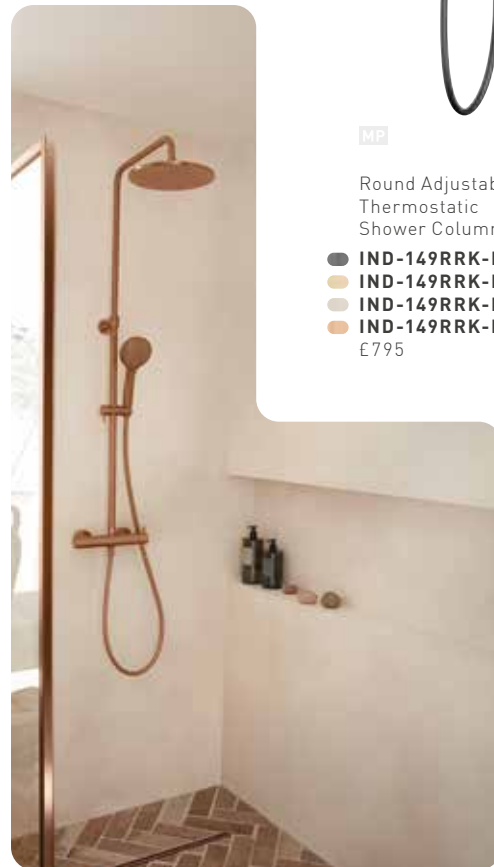

MP

Round Adjustable
Thermostatic
Shower Column

1. IND-149RRK-RO-BLK
   - IND-149RRK-RO-BRG
   - IND-149RRK-RO-BRN
   - IND-149RRK-RO-BRZ
2. £795