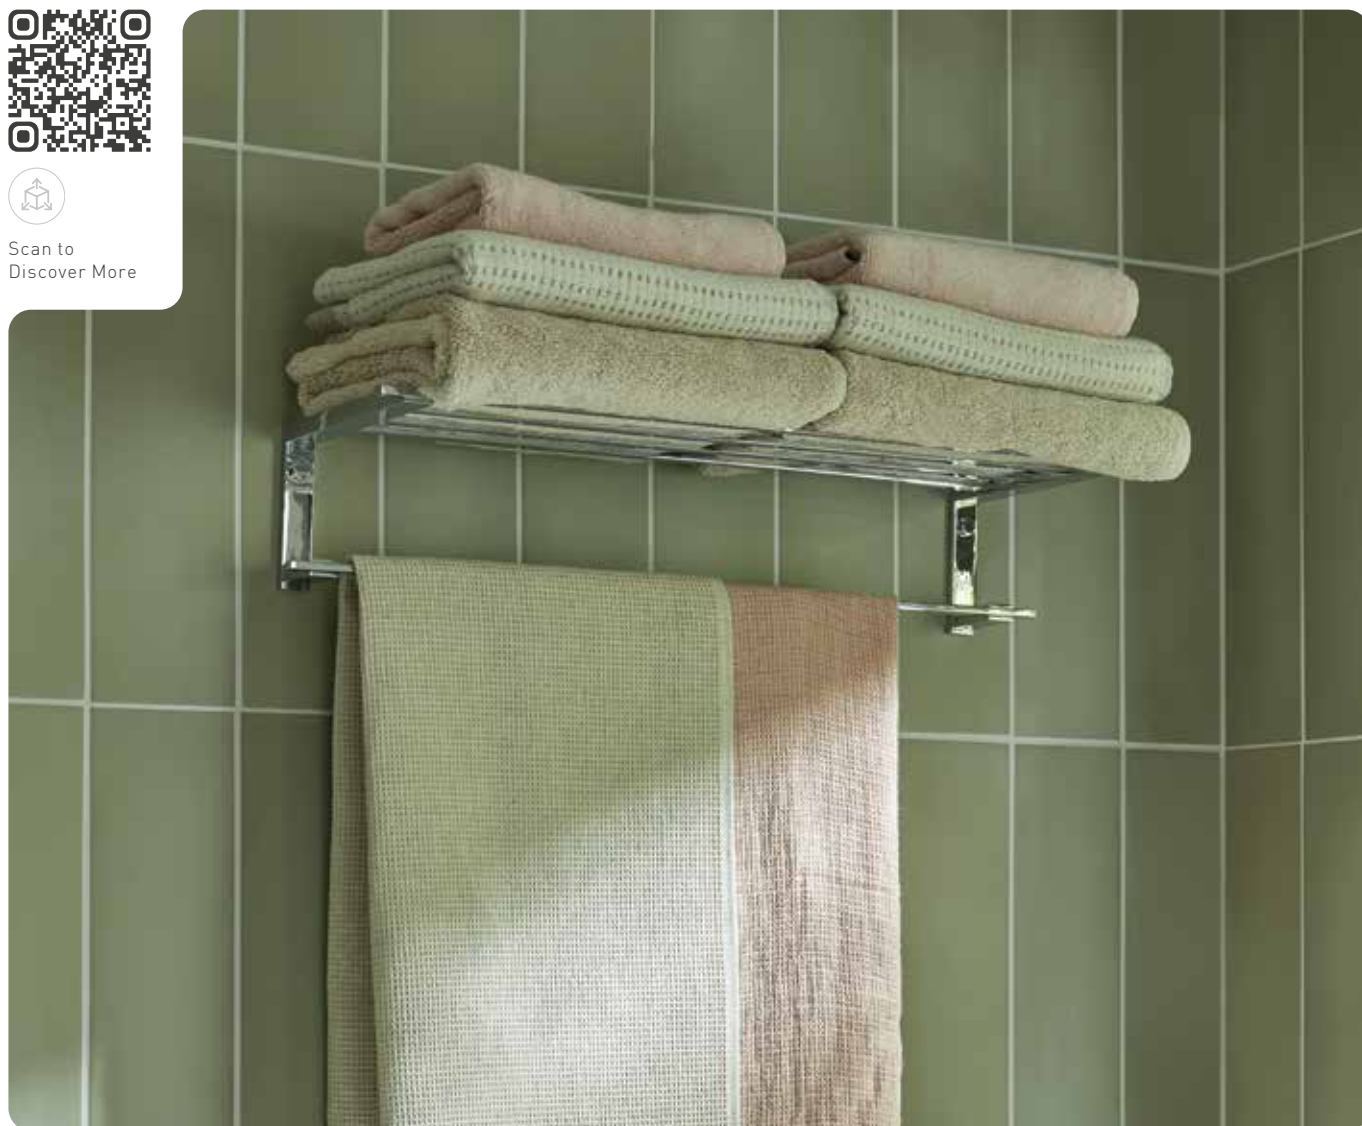

A striking contemporary range, fusing cool frosted glass with a geometric design, Level is the ideal choice for a distinctive finish.

For further information visit

www.vado.com/level-accessories

Scan to
Discover More