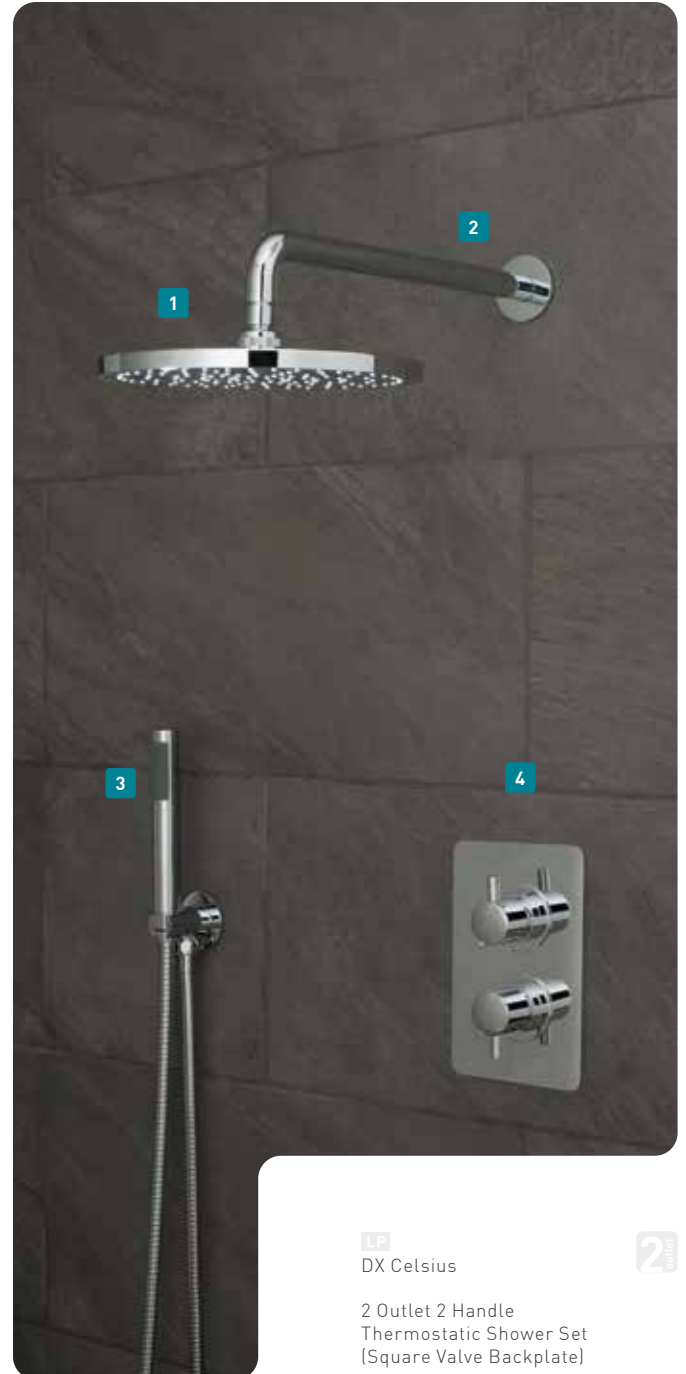

LP
DX Celsius

2 Outlet 2 Handle
Thermostatic Shower Set
(Square Valve Backplate)
DX-172251-CELSQ-CP
£935

- 1 WG-SATURN2-C/P
- 2 WG-EFSA/RO-C/P
- 3 ZOO-SFMKWO-C/P
- 4 CEL-148D/2/SQ-C/P