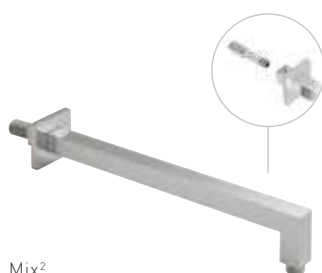

Contemporary Slide Rail with Twist Control 900mm

ELE-SR/900-C/P
£140

Space

Slide Rail Kit with Hose + Hose Retainer, 680mm*

WG-SPACE/RK-DB-C/P
£120

Elements

Easy Fit Shower Arm

WG-EFSA/R0-C/P
£100