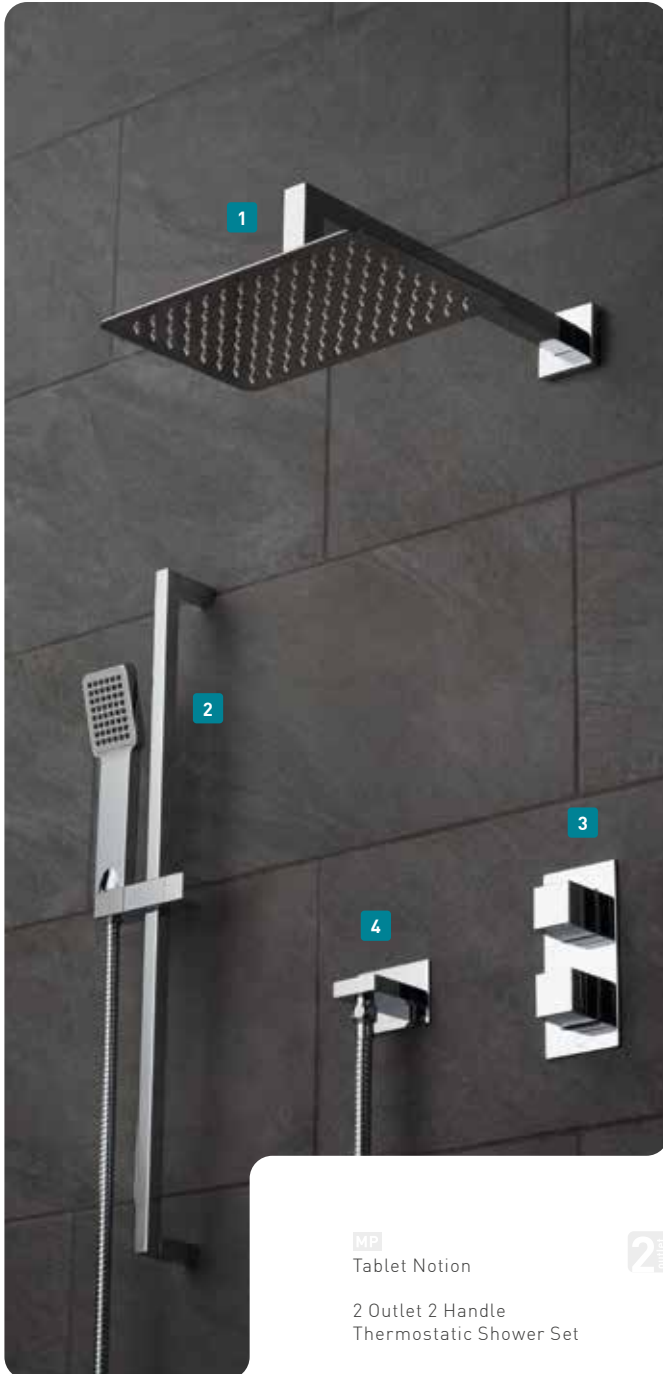

Tablet Altitude reduces water consumption by up to 50% using Atmosphere's air-injection technology for a silky smooth showering experience.

MP
Tablet Notion
2 Outlet 2 Handle
Thermostatic Shower Set

TAB-1720/NOT-V2-CP
£1,240

2 outlet