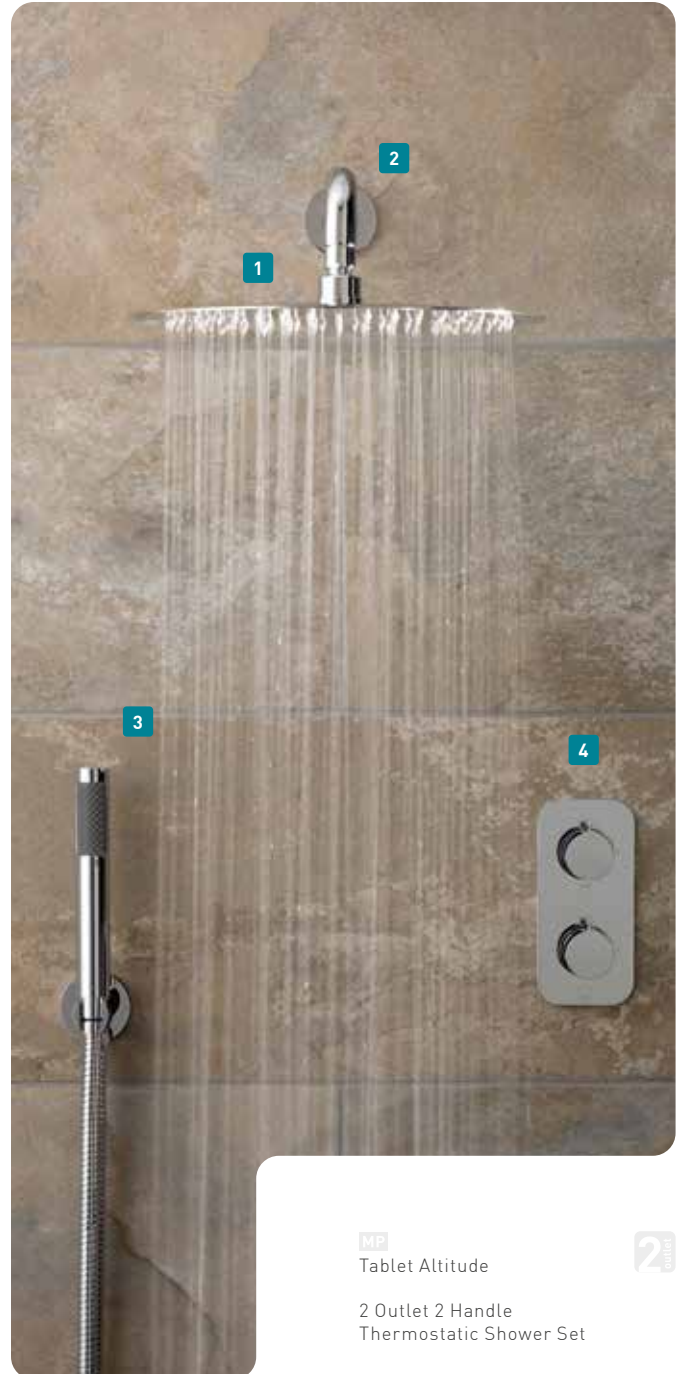

MP
Tablet Altitude
2 Outlet 2 Handle
Thermostatic Shower Set

2 outlet

TAB-1721/ALT-CP
£1,150

- 1 AQB-RO/30-C/P
- 2 WG-EFSA/RO-C/P
- 3 ZOO-SFMKWO-C/P
- 4 TAB-148/2-ALT-C/P