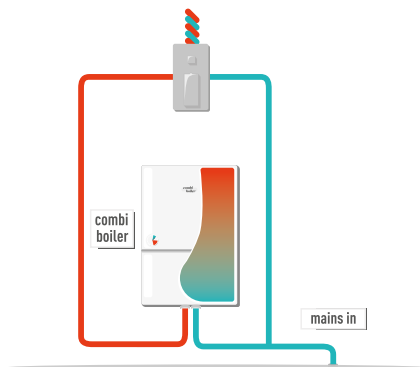

3 PRESSURISED HP
3.0 bar

If your system is an unvented cylinder, a hot water cylinder will usually be in the airing cupboard with a pressure vessel on top.

For this system, you can choose any shower with the **HP**, **MP** or **LP** symbols.