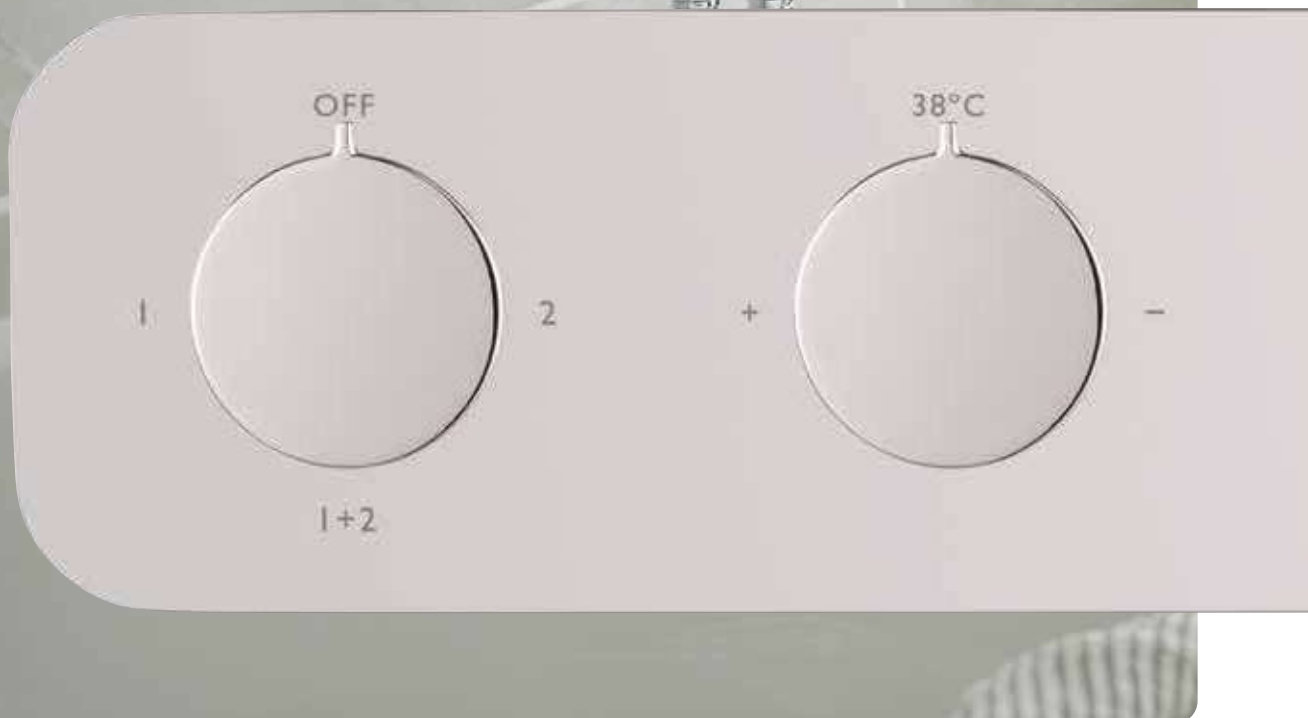

Tablet VS DX Explained

See page 146