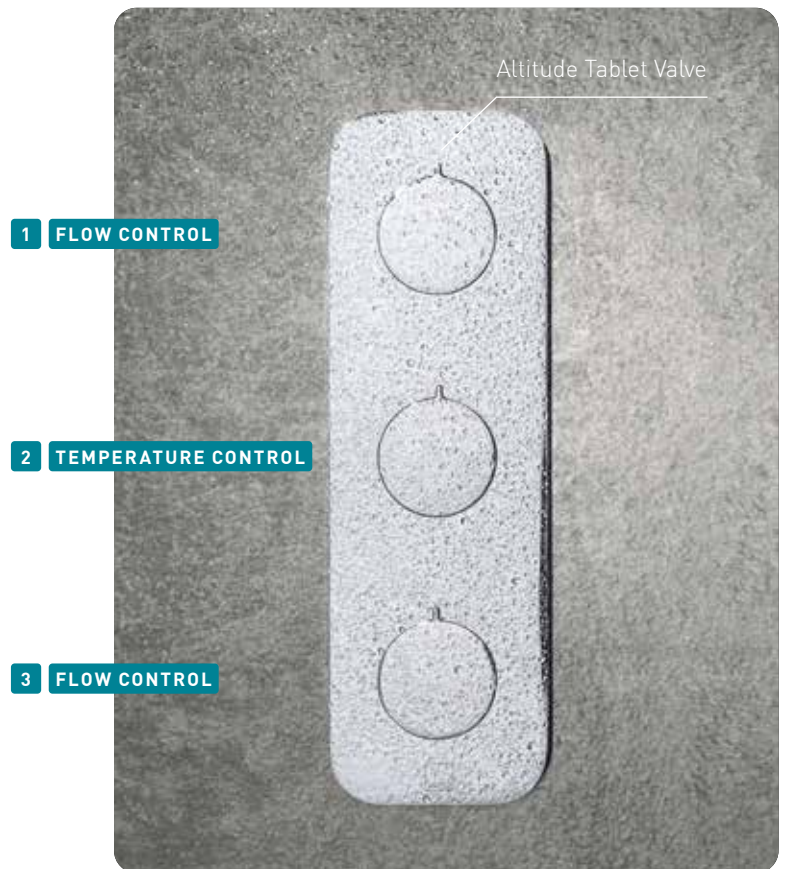

Tablet ensures a fully immersive showering experience even at low pressure.

To view the entire range visit
www.vado.com/tablet

Scan to
Discover More

Knurled Accents
Tablet Valve

Altitude Tablet Valve

1 FLOW CONTROL

Notion Tablet Valve

Actual Size

Omika Tablet Valve

KEY FEATURES

- Leading thermostatic technology
- Exceptional safety with consistent temperature stability.
- Max pre-set temperature and auto shut-off
- **all-flow** technology delivers water out of multiple outlets simultaneously
- Buttonless 38° temperature stop
- Compatible with all premium ranges, including Omika, Altitude and Notion
- Delicately proportioned handle and back-plate
- Contemporary British design
- Ergonomic soft-turn handles
- Compatible with showers and bath fill