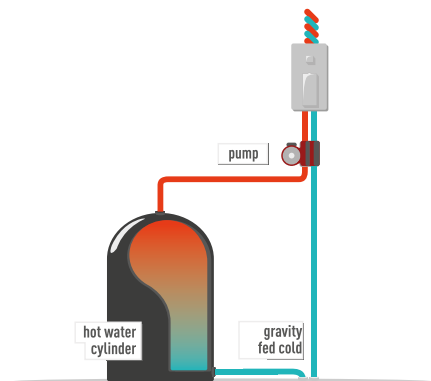

4 PUMPED HP
3.0 bar

For this system, a booster pump will draw water from a hot water cylinder in the airing cupboard and a cold water tank in the loft.

For this system, you can choose any shower with the **HP**, **MP** or **LP** symbol.

For gravity fed systems the booster pump will enhance water pressure.